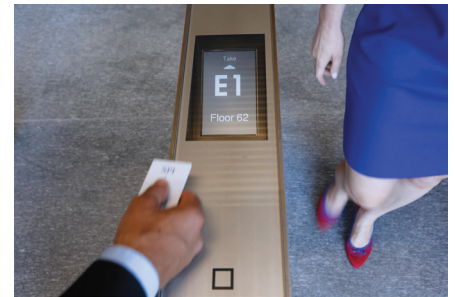

Proximity Card Readers

Fastlane turnstiles integrate with all reader manufacturers to deliver a multitude of proximity card reader solutions.

Barcode, QR and Bluetooth Readers

Whether you prefer discreet technologies or fully integrated multi-tech solutions, Fastlane turnstiles provide options. Smarter Security’s Fastscan solution fully integrates proximity readers with barcode/QR readers as a compact, bracketed solution with a single Wiegand output. Whether users have proximity cards, paper barcode tickets or smartphones, FastScan’s “authentication zone” is compact and intuitive. Most readers can easily and discreetly be incorporated into Fastlane’s designs.

Biometrics

3D FINGERPRINT SCANNING

For high security environments with high-traffic areas, entrance control points must be seamless for the user while allowing for no oversights in security policy. Biometric readers have become more commonplace in the lives of end users, and now the integration into physical security protocols is becoming more common as well. Buildings can now rely on innovative biometric access control technology, such as readers that scan multiple fingers in 3D and match the fingerprints with a high degree of accuracy.

IRIS SCANNING

Iris scanners have continued to rise in popularity for both their ease of use and their ability to detect users from a distance while in motion. Iris scanning easily incorporates with Fastlane turnstiles for convenient biometric authentication with high accuracy.

At its most basic functionality, destination dispatch optimizes multiple elevators and groups passengers by destination rather than by on-demand requests. Destination dispatch solutions also allow static instruction to become dynamic and real-time; displaying visual information along with evacuation instructions for those who approach the elevator bank.