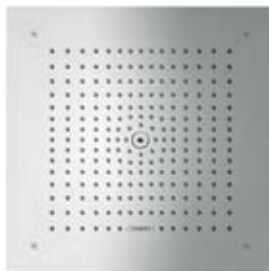

Raindance E

Overhead shower 300 1jet with shower arm 39 cm
26238, -000, -140, -340, -670, -700, -990 19 l/min
26239, -000 EcoSmart 9 l/min

Overhead shower 300 1jet with ceiling connector 10 cm
26250, -000, -140, -340, -670, -700, -990 19 l/min (not shown)
26251, -000 EcoSmart 9 l/min

Raindance E

Overhead shower 400/400 1jet
26252, -000 20 l/min
26253, -000 EcoSmart 9 l/min
Basic set for overhead shower 400/400 1jet
26254180 (not shown)