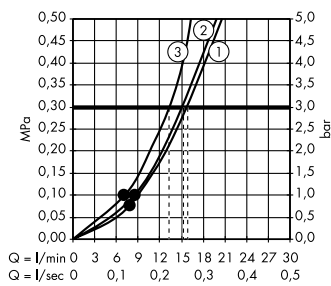

Legend

- (1) RainAir
- (2) Rain
- (3) Whirl