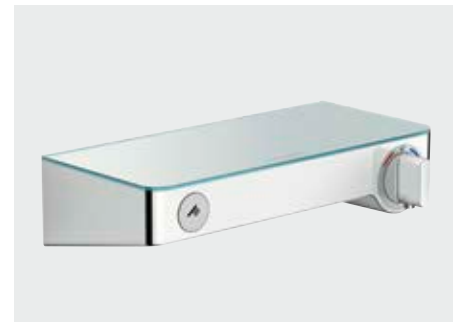

# More space for enjoyment

**Generous:** 700 mm wide shelf made of safety glass for more storage space.

**Flexible:** The ShowerTablet Select 700 is also available as a bath version.

**Lots of variations:** also available as a pure exposed thermostat ShowerTablet Select 300 in a width of 300 mm for shower and bath.