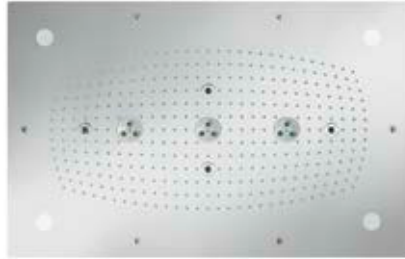

Raindance Rainmaker/Raindance Overhead showers