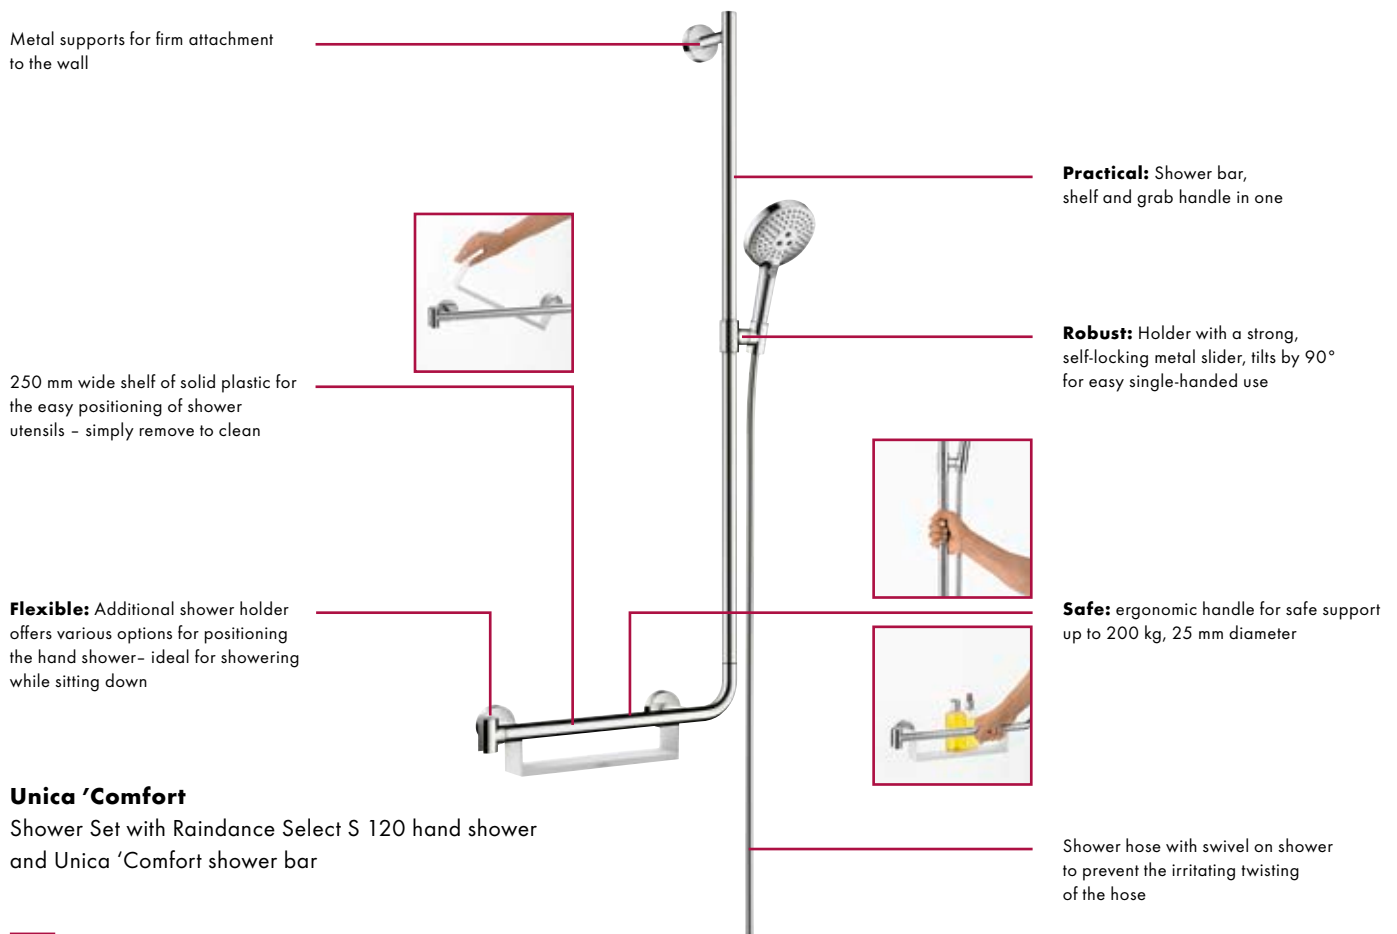

Unica 'Comfort

Leaves nothing to be desired with regard to strength and comfort

The Unica 'Comfort range is a user-friendly, practical solution for any bathroom. And the strong, robust materials also make it ideal for projects, especially hotels. The strong shower bars have a high tensile strength of up

to 200 kg, so can also be used as a grab handle. The 25 mm thick chrome-plated brass bar and strong metal wall supports guarantee firm and safe support, and prevents it from being pulled from the wall. The grab handle

and shelf, foot support and the Raindance Select S 120 hand shower are the dot on the 'i' when it comes to comfort.

Advantages and benefits

- Single-handed use thanks to self-locking slider
- Easy to change the spray type using the Select button
- Smooth tilt of the shower holder by up to 90°
- High tensile strength of up to 200 kg
- Combination of shelf, grab handle and holder as a compact solution for the bathroom
- Detachable shelf in solid white plastic offers plenty of space for all kind of shower utensils
- The shower bar and grab handle are also ideal for the bath