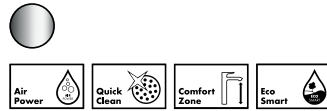

Metris Classic
3-hole basin mixer 100
with pop-up waste set
31073, -000