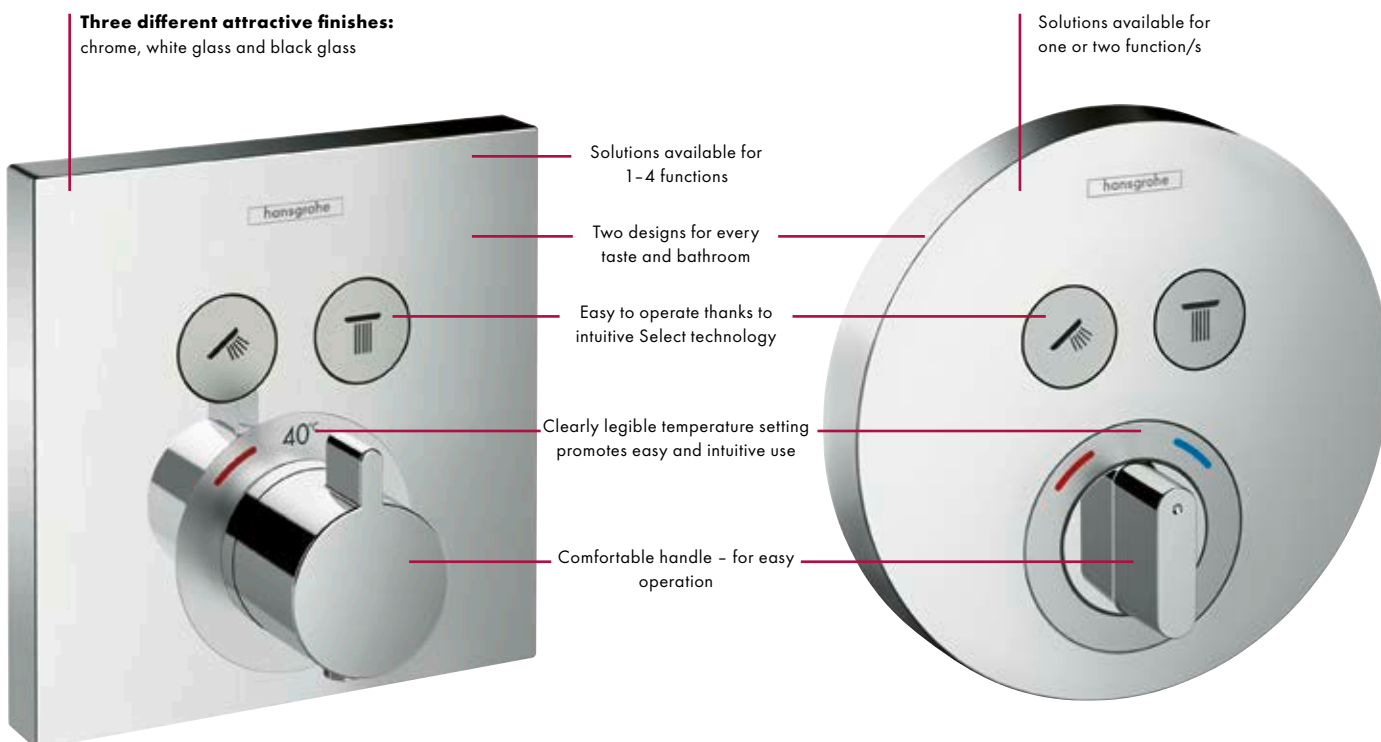

ShowerSelect Concealed finish sets

Operation in all its tremendous variety

ShowerSelect

Thermostat for 2 functions
Escutcheon size 155 mm x 155 mm

ShowerSelect S

Mixer for 2 functions
Escutcheon diameter 150 mm

- Constant water temperature even with fluctuating water pressure
- Temperature limited at 40°C, a higher temperature can be set by touching the button on the underside of the handle
- Safe for thermal disinfection
- Plastic escutcheon and metal handle

- For pipes with stable water pressure
- Unique product: Mixer technology with a new handle design, so it can be used with any mixer and shower line
- Easy temperature adjustment
- The depth of the metal handle does not depend on the installation depth of the iBox universal
- Fluctuating water pressures are no problem for the high quality hansgrohe cartridges

Advantages and benefits

- Individual choice: 2 different technologies – thermostat or mixer
- Button durability: permanently abrasion-proof printing
- Design: available square or round – for any taste, style or shower type
- Convenient: easy operation thanks to various button combinations for any showering situation
- Savings: thanks to the recommended operating pressure of the Select valves of 0.1 to 0.5 MPa max. 1 MPa