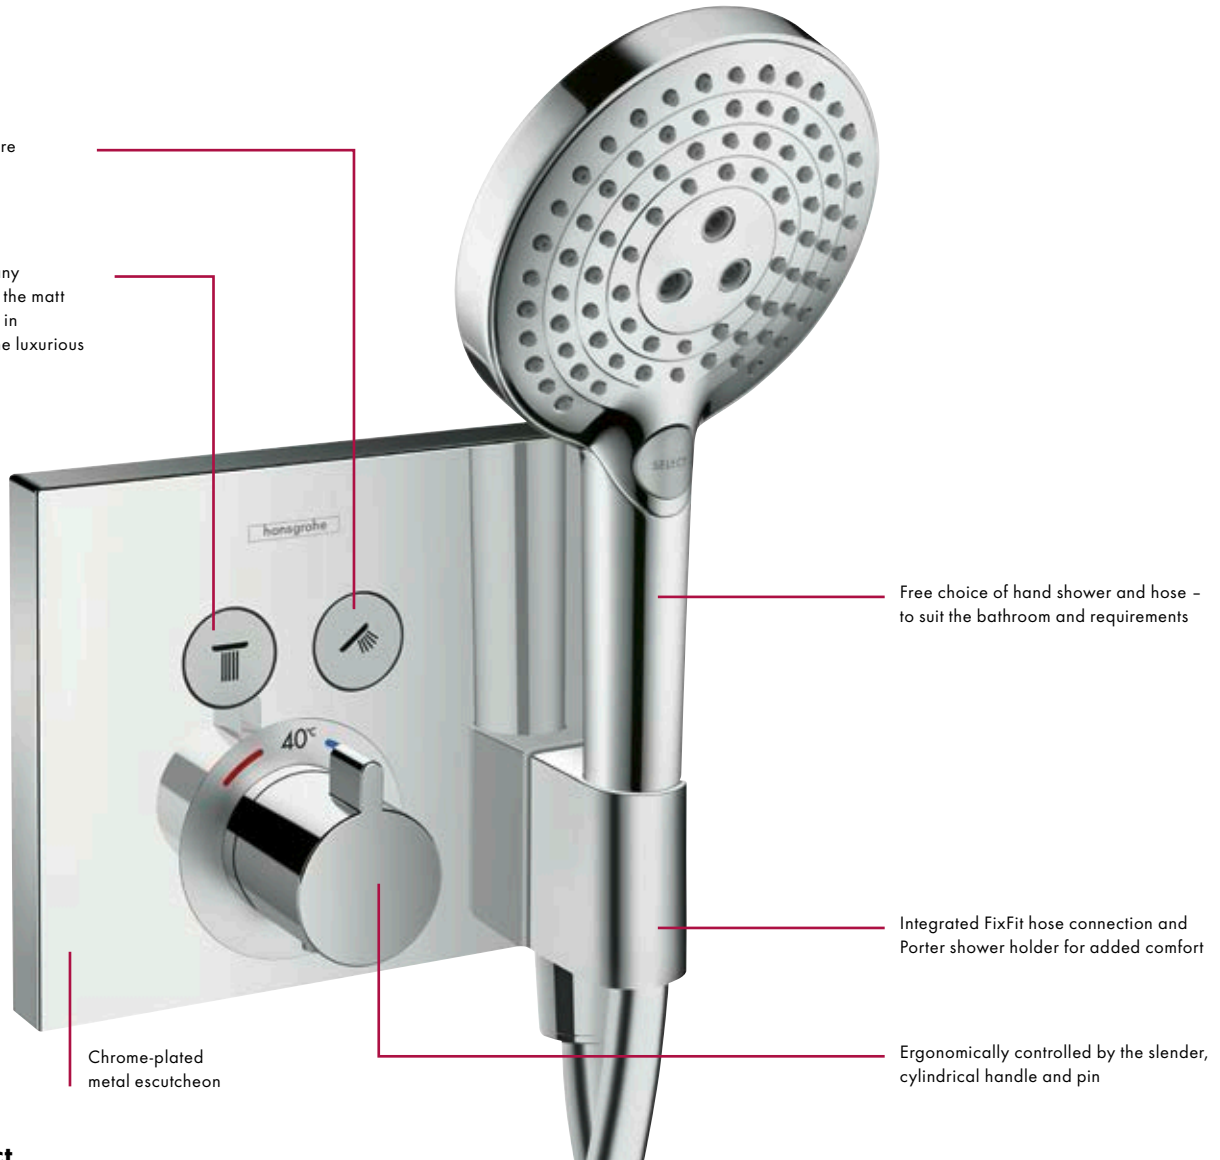

ShowerSelect Thermostat with FixFit and Porter

Control the shower with ease

Large symbols ensure ease of use

Visual highlight in any bathroom thanks to the matt satin Select buttons in combination with the luxurious chrome surface

Free choice of hand shower and hose - to suit the bathroom and requirements

Integrated FixFit hose connection and Porter shower holder for added comfort

Ergonomically controlled by the slender, cylindrical handle and pin

Chrome-plated metal escutcheon

Exposed thermostatic mixers and concealed pre-fab sets

ShowerSelect

Thermostat with FixFit and Porter
Escutcheon size 155 mm x 188 mm

Advantages and benefits

- Tidy looks on the wall for a timeless bathroom ambience in the shower area
- High planning reliability: installation based on the iBox universal
- Minimum effort: no need to drill a separate FixFit and holder