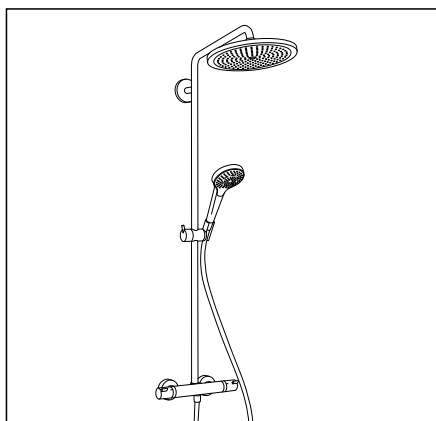

Showerpipes: Can be fitted to existing wall connections, which makes it ideal for modernising large shower areas.