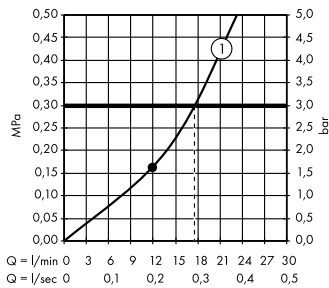

Exposed/concealed installation 2 functions:

ShowerTablet Select 700 exposed/concealed thermostat with single-spray
Rainmaker Select 460 1jet overhead shower and Raindance Select S 120 3jet hand shower

Components

Mixers

- ⓑ **ShowerTablet Select**
  Thermostat 700 universal
  for exposed installation
  for 2 functions
  # 13184, -000

Alternative:

- **ShowerTablet**
  Thermostat 600 universal
  for exposed installation
  for 2 functions
  # 13108, -000
- Basic set for ShowerTablet
  thermostat 600 universal
  for exposed installation
  for 2 functions
  # 13129180

Showers

- Ⓐ **Rainmaker Select**
  Overhead shower 460 1jet
  with shower arm 46.1 cm
  # 24003, -400

Alternative:

- **Raindance E**
  Overhead shower 300 1jet
  with shower arm 39 cm
  # 26238, -000

- Ⓒ **Raindance Select S**
  Hand shower 120 3jet
  # 26530, -400

Shower holder Porter S
28331, -000

- Ⓓ **Isiflex**
  Shower hose 160 cm
  # 28276, -000

- Ⓔ **Raindrain**
  Complete set waste set 90 XXL
  # 60067, -000

Flow diagram

Rainmaker Select

Overhead shower 460 1jet with shower arm
24003, -400