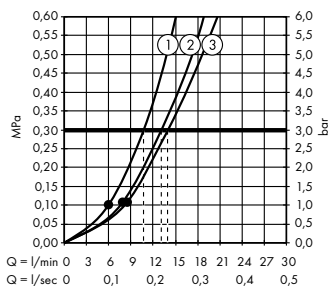

Legend

- ① MonoRain
- ② Intense PowderRain
- ③ PowderRain

• denotes minimum operating pressure