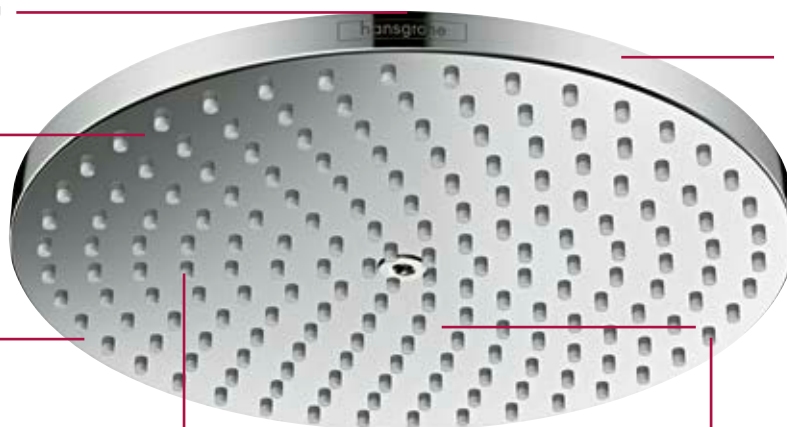

Raindance Overhead shower

NEW

Like soft summer rain

Can be mounted to the wall or ceiling

Enjoy a peaceful experience in a much quieter shower

XXL Performance: large-scale TLC for the skin with its 240 mm diameter

High-grade metal spray disc

PowderRain is much finer than conventional spray modes. Rather than just the one, the sprays now feature up to six fine apertures to disperse the water into thousands of micro-droplets that land on the skin as soft as velvet and envelop the body in a cocoon of water.

Extraordinarily effective at rinsing out shampoo, with significantly more droplets

Raindance Overhead shower