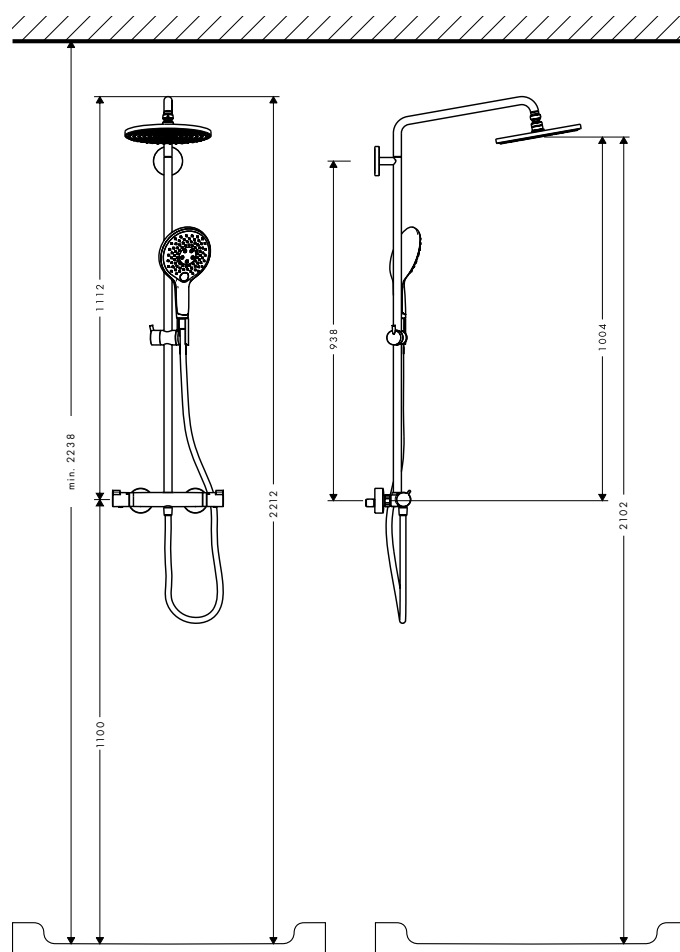

Room height B