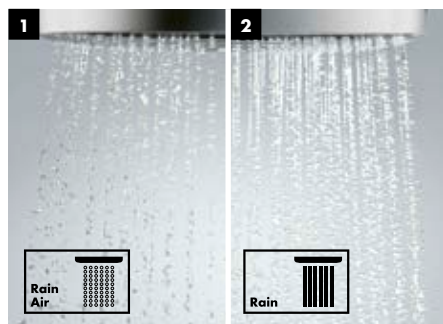

# 1 button, three sprays, great fun

Easily accessible, the Select button need only be touched to change between RainAir and Rain

(1) **RainAir:** This gentle, relaxing spray consists of large, soft drops.  
 (2) **Rain:** A spray that is strong and revitalising and perfect for washing the hair.