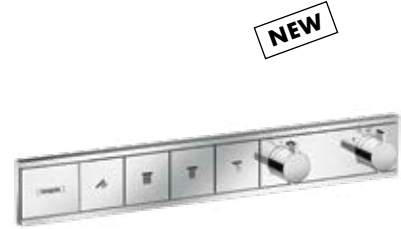

Talis E Additional products

NEW

NEW

DESIGN PLUS

NEW

NEW

NEW

NEW

NEW

Rim and tile mounted bath basic set
13560180 (not shown)

Installation plate for tile mounted installation
28016, -000 (not shown)

Mounting angle for installation plate
for tile mounted installation
28021, -000 (not shown)

NEW

NEW