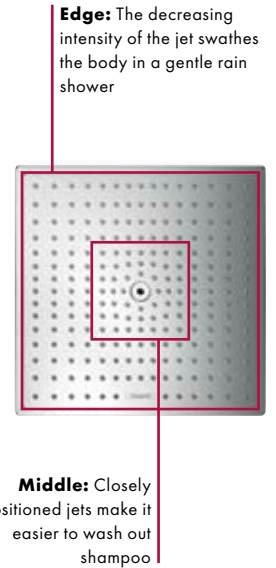

Raindance E 300 Air 1jet Overhead shower

Square, elegant, stylish