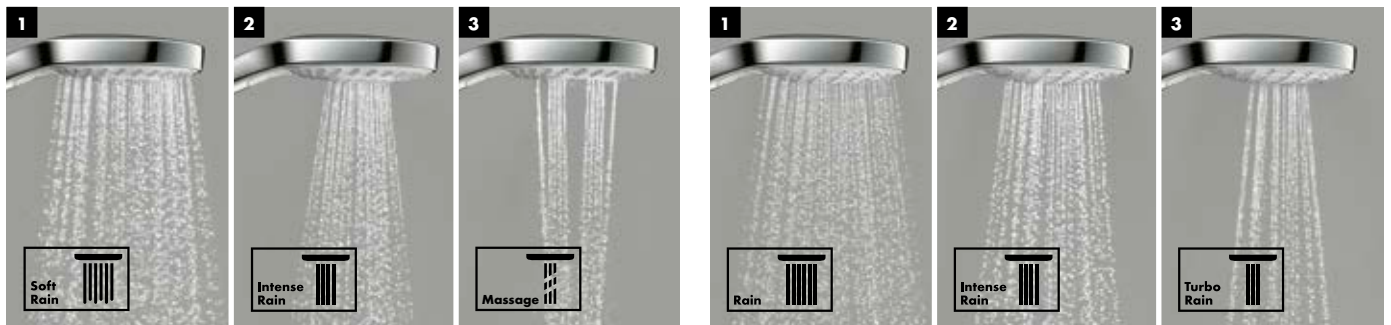

Croma Select hand shower

More comfort for everyone

- (1) **SoftRain:** soft, beneficial water spray.
- (2) **IntenseRain:** intensive water spray that activates and refreshes.
- (3) **Massage:** concentrated, revitalising spray.

- (1) **Rain:** perfect for rinsing shampoo out of your hair.
- (2) **IntenseRain:** intensive water spray that activates and refreshes.
- (3) **TurboRain:** the most powerful of all Rain sprays – for a refreshingly powerful showering experience.

Advantages and benefits

- Easy spray change at the touch of a button thanks to Select technology – now also in the Croma range
- 110 mm spray face with new spray types for any shower requirement: whether just rinsing out shampoo, winding down in the evening or being full of energy in the morning
- Easy to clean: thanks to QuickClean
- Also available in the water-saving EcoSmart version at just 7 l/min