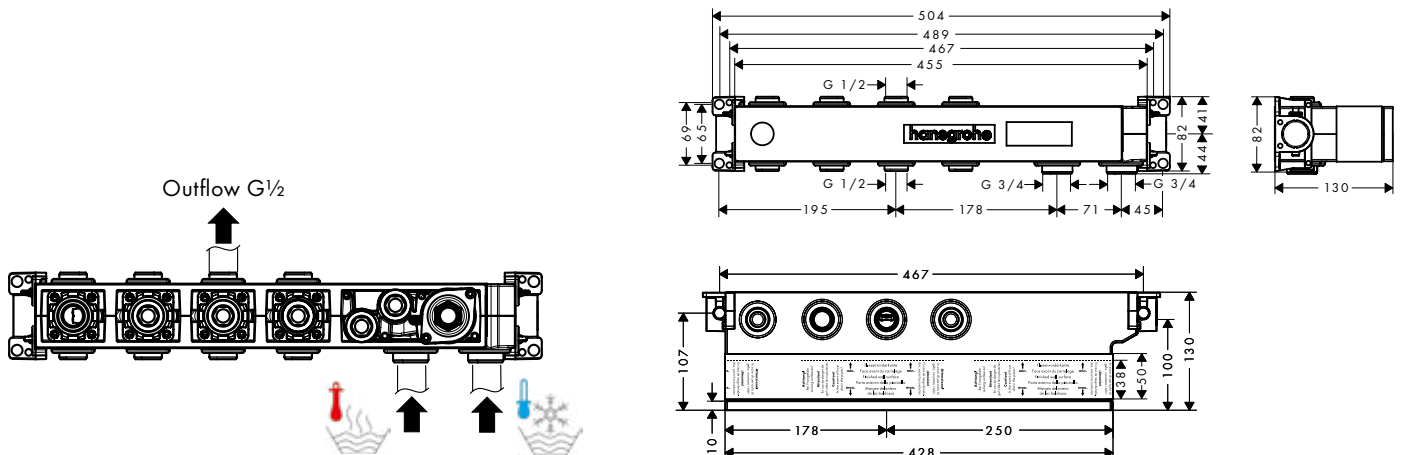

All basic sets are attached to G 3/4 standard connections.