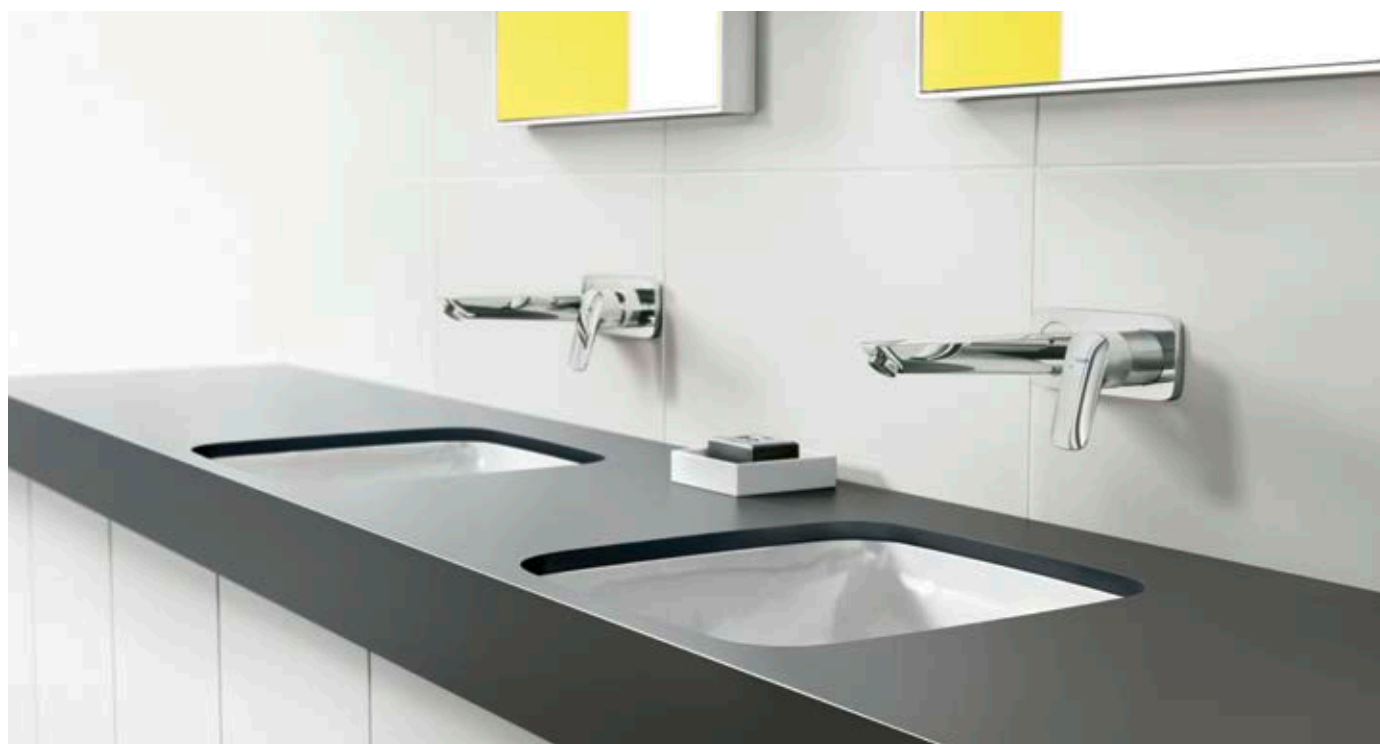

Logis Shower