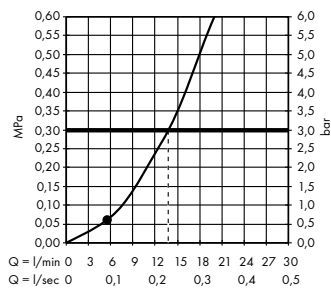

### Flow diagram

**Rainfinity**  
Shower holder set 100 1jet with shower hose 160 cm  
# 26856, -700