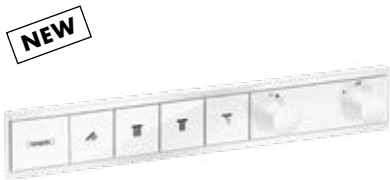

RainSelect
Thermostat for concealed installation for 4 functions
15382, -000, -140, -340, -670, -700, -990
Basic set for 4 functions
15312180