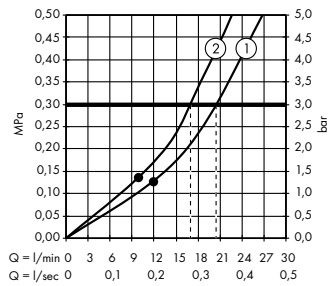

Flow diagram

Rainmaker Select

Overhead shower 460 2jet with shower arm
24005, -400

Flow diagram

Raindance Select S

Hand shower 120 3jet
26530, -400