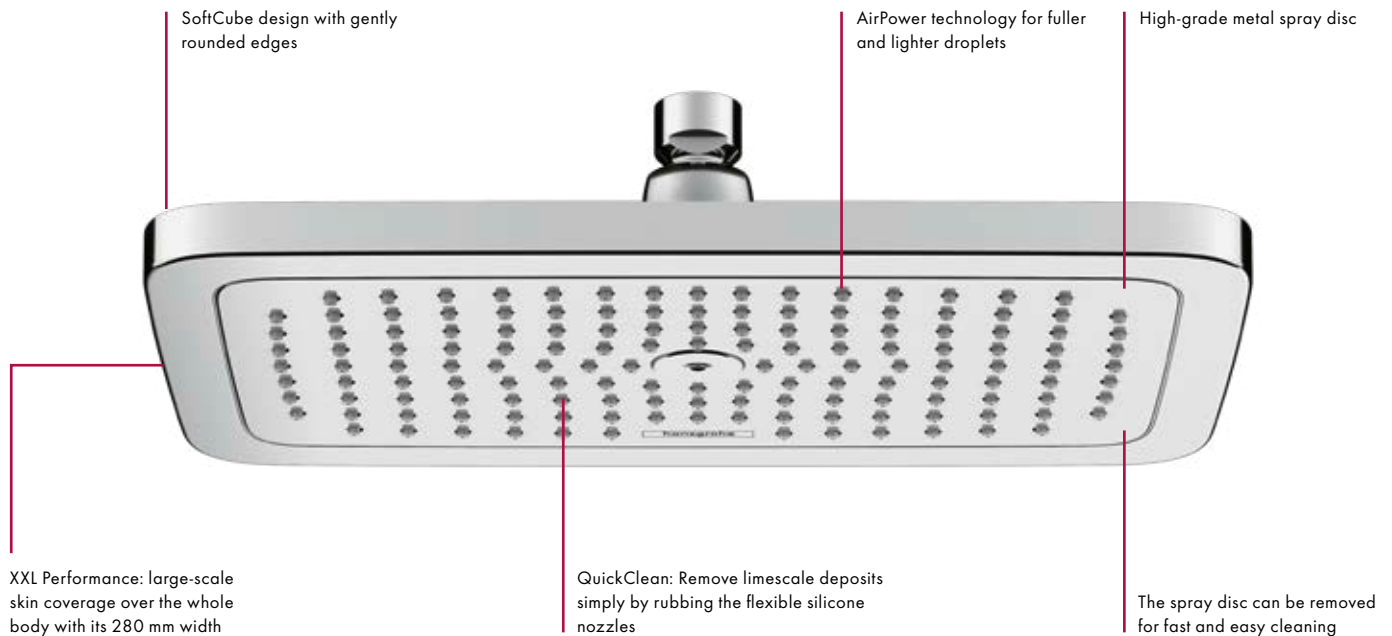

Croma E Overhead shower

NEW

Royally relaxed

Croma E Overhead shower