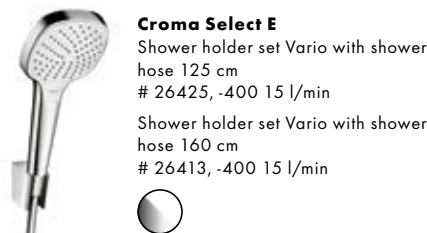

Croma Select Shower support sets

Croma Select E
Shower holder set Vario with shower hose 125 cm
26425, -400 15 l/min
Shower holder set Vario with shower hose 160 cm
26413, -400 15 l/min