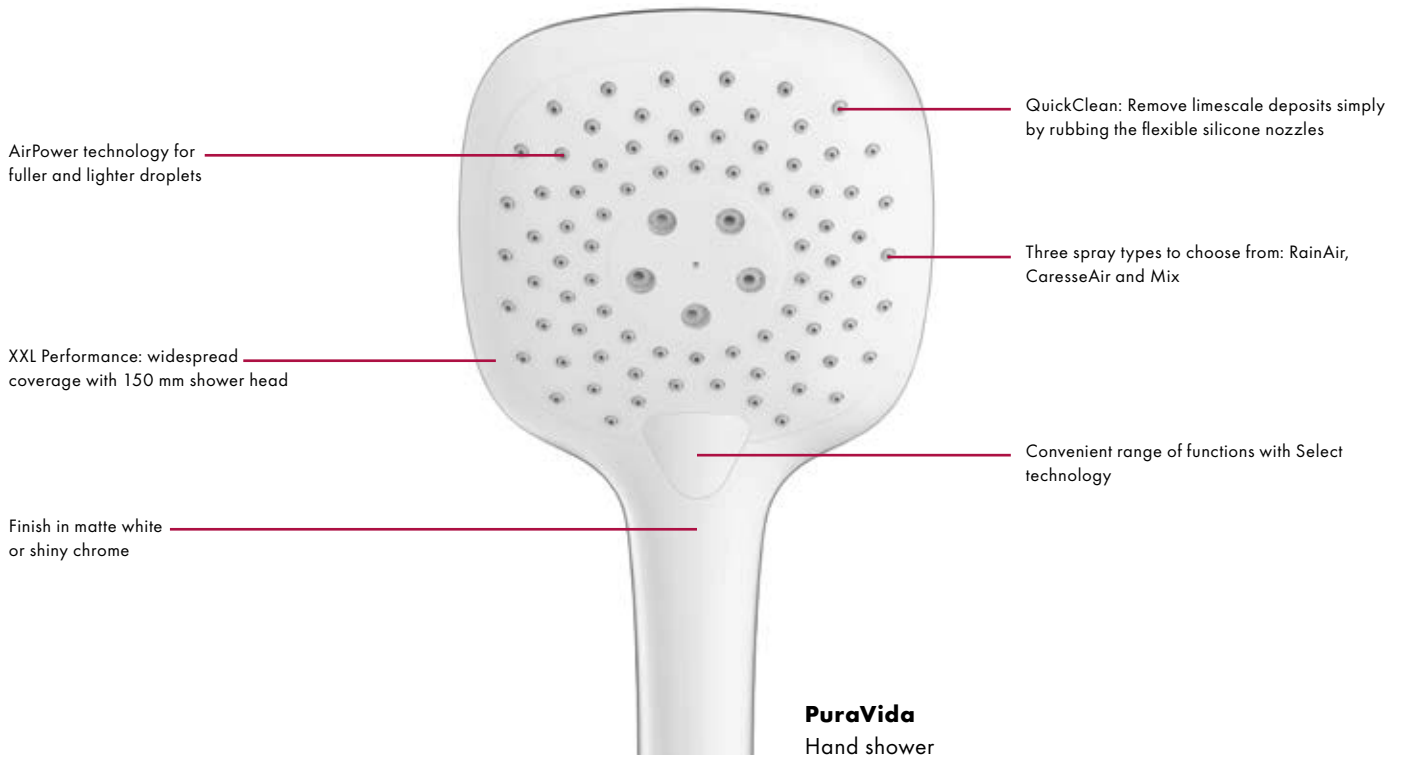

PuraVida Hand shower

Gentle and dynamic in one

RainAir: for soft, air-enriched shower rain.