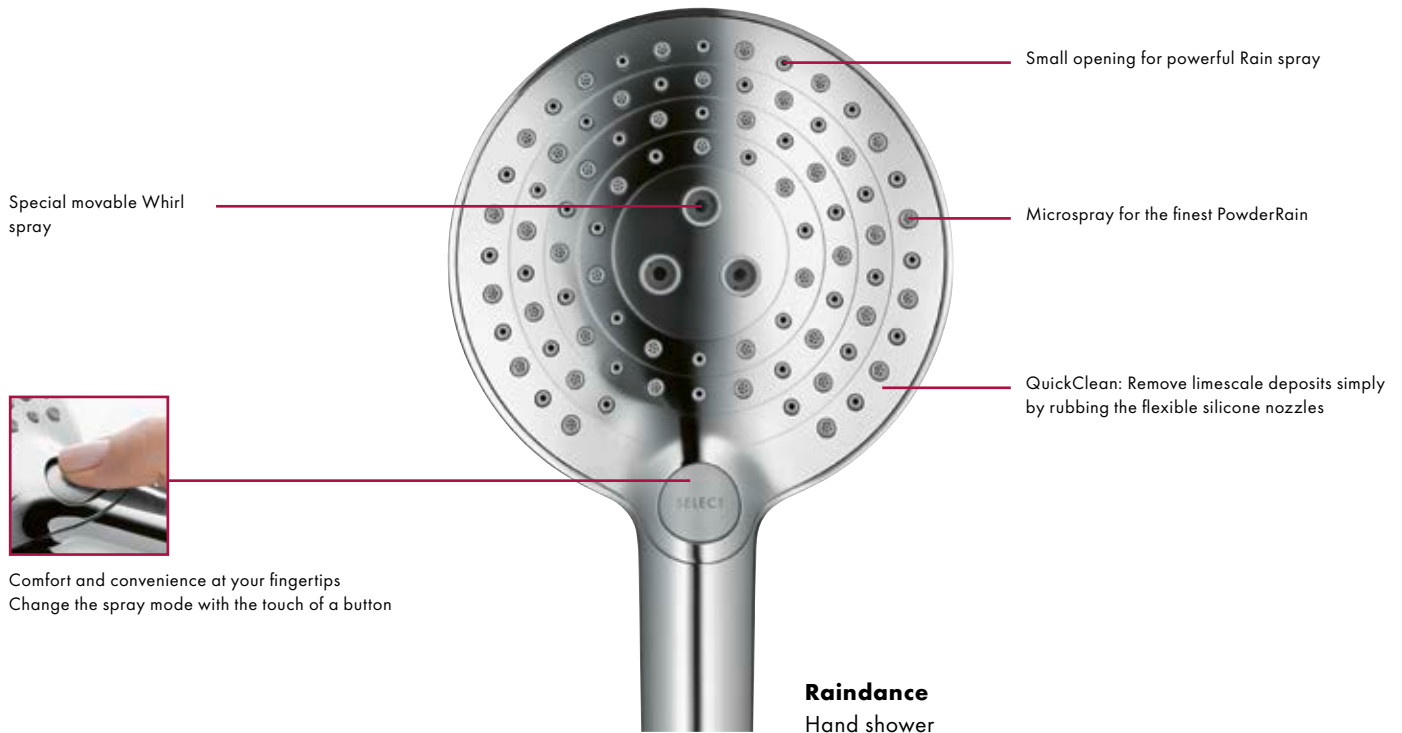

Rairdance Hand shower

NEW

The right water spray for each shower type

PowderRain: Sensational showering with softly enveloping micro-droplets.