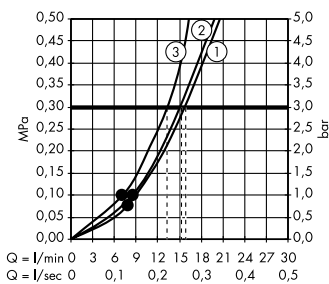

Legend

- ① RainAir
- ② Rain
- ③ Whirl