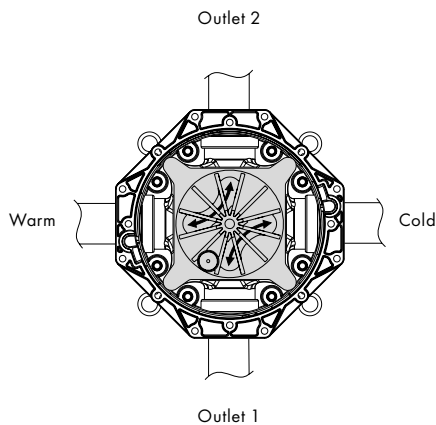

Technical details, assembly tips and installation information

iBox universal, Front and side views

#01800180

Operating pressure:	max. 1 MPa
Recommended operating pressure:	0.1-0.5 MPa
Test pressure:	1.6 MPa (1 MPa = 10 bar = 147 psi)
Hot water temperature:	max. 80 °C
Recommended hot water temperature:	65 °C
Connection dimensions:	G$\frac{3}{4}$
Connections:	cold right, warm left

Free flow at:	0.3 MPa
Bath mixer outlet bath:	31 l/min
Bath mixer outlet shower:	24 l/min
Shower mixer:	32 l/min
Thermostat:	43 l/min
Thermostat with shut-off valve:	26 l/min
Thermostat with shut-off and change-over valve:	26 l/min
Thermostat Highflow:	48 l/min
Test mark:	DVGW, SVGW

Tips for raw installation

Fit the basic set with the hot water connection on the left and the cold water connection on the right.
Installation depth: 80 mm to 108 mm.

Extension set 25 mm for too deep installation:

#13595000

Extension set 22 mm for too low installation depths:

#13596000 for rosettes 170 mm diameter
#13597000 for rosettes 150 mm diameter
#15597000 for PuraVida measuring 155 x 155 mm
#13593000 for ShowerSelect
#13601000 for ShowerSelect including FixFit and holder
#13604000 for ShowerSelect glass

The basic set can be fitted to suit the structural conditions. The iBox universal is suitable for both bath and shower installation. With single lever basin mixers, the lower outlet (outlet 1) has priority. With shower installations, the outlet that is not required needs to be stopped with a plug.

The rotation-symmetrical base unit of the iBox universal can be used horizontally or vertically.

Exception: installation of basin mixers with safety combinations; only vertical installation is possible here.

Flushing