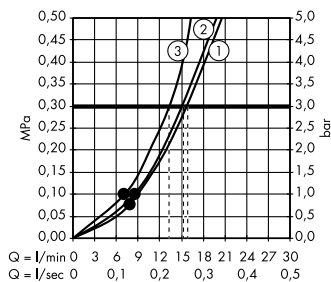

Flow diagram

Raindance Select S

Hand shower 120 3jet
26530, -400