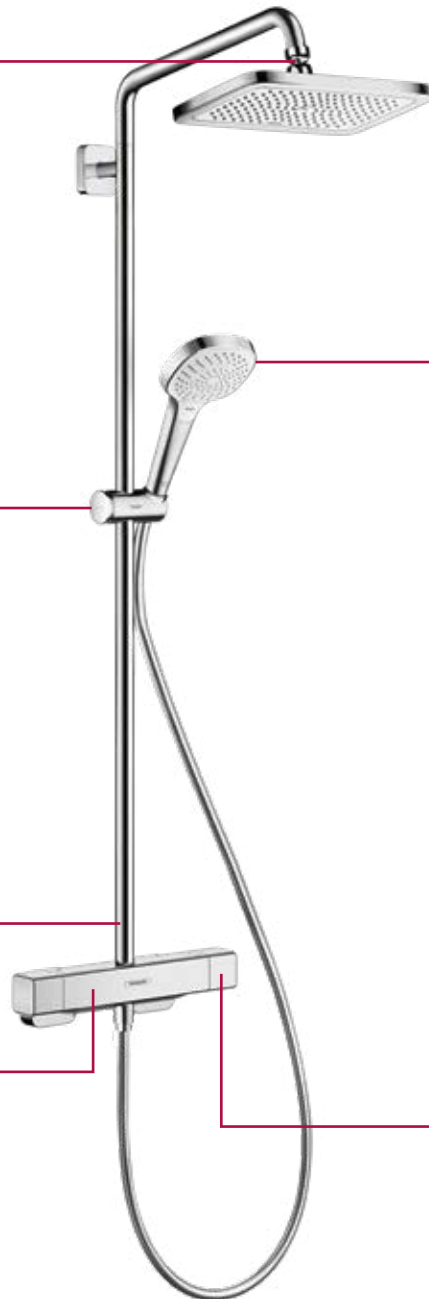

Croma E Showerpipe

NEW

Plenty of room for an indulgent shower

More freedom to move: can be swivelled easily to adjust the angle

SoftCube design: all elements in a coherent design

SoftSqueeze Slider: Adjust the height easily with just one hand by simply pressing in the button

Showerpipe for bathtub: easy to switch between the hand and overhead shower on the riser pipe

CoolContact technology ensures that the thermostatic mixer's housing is always cool and always safe

Croma E 280
Showerpipe

AirPower: fuller, lighter and softer droplets for sumptuous showering

Croma Select E 100 Multi: hand shower with Select technology – choose between three spray modes

Rain: perfect for rinsing shampoo out of your hair

IntenseRain: intensive water spray that activates and refreshes

TurboRain: the most powerful of all Rain sprays – for a refreshingly powerful showering experience

Showerpipe Shower: easily switch between the hand and overhead shower on the thermostatic mixer

Advantages and benefits

- Convenient showering with a stable temperature thanks to the SafetyStop and CoolContact features
- Easy to clean with QuickClean feature and removable spray disc
- High-end product in modern and attractive design
- Instantly switch between the overhead shower and hand shower on the bath tub's Showerpipe
- Excellent value for money