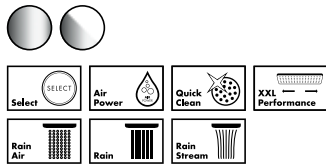

Raindance Select E Overhead showers

Raindance Select E

Overhead shower 300 3jet with shower arm 39 cm
26468, -000, -400 22 l/min

Basic set iBox universal
01800180 (not shown)

Raindance Select E

Overhead shower 300 2jet with shower arm 39 cm
27385, -000, -400 15 l/min

26609, -000, -400 EcoSmart 9 l/min

Overhead shower 300 2jet with ceiling connector 10 cm

27384, -000, -400 15 l/min (not shown)

26608, -000, -400 EcoSmart 9 l/min

Raindance Select S Overhead showers

Raindance Select S

Overhead shower 300 2jet with shower arm 39 cm
27378, -000, -400 17 l/min

Overhead shower 300 2jet with ceiling connector 10 cm
27337, -000, -400 17 l/min (not shown)

Raindance Select S

Overhead shower 240 2jet with shower arm 39 cm
26466, -000, -400 17 l/min

26470, -000, -400 EcoSmart 9 l/min

Overhead shower 240 2jet with ceiling connector 10 cm

26467, -000, -400 17 l/min (not shown)

26469, -000 EcoSmart 9 l/min