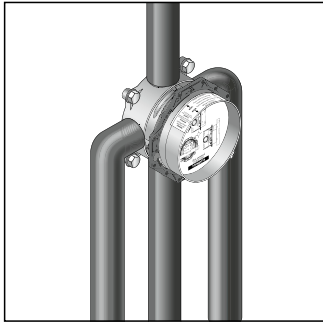

Installation options and dimension drawings iBox universal

Installation directly on the wall