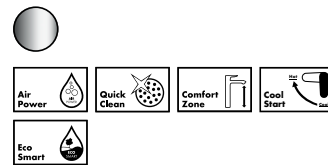

NEW

Focus M42
Single lever kitchen mixer 180,
device shut-off valve, 1jet
Swivel range 110°/150°/360°
71813, -000