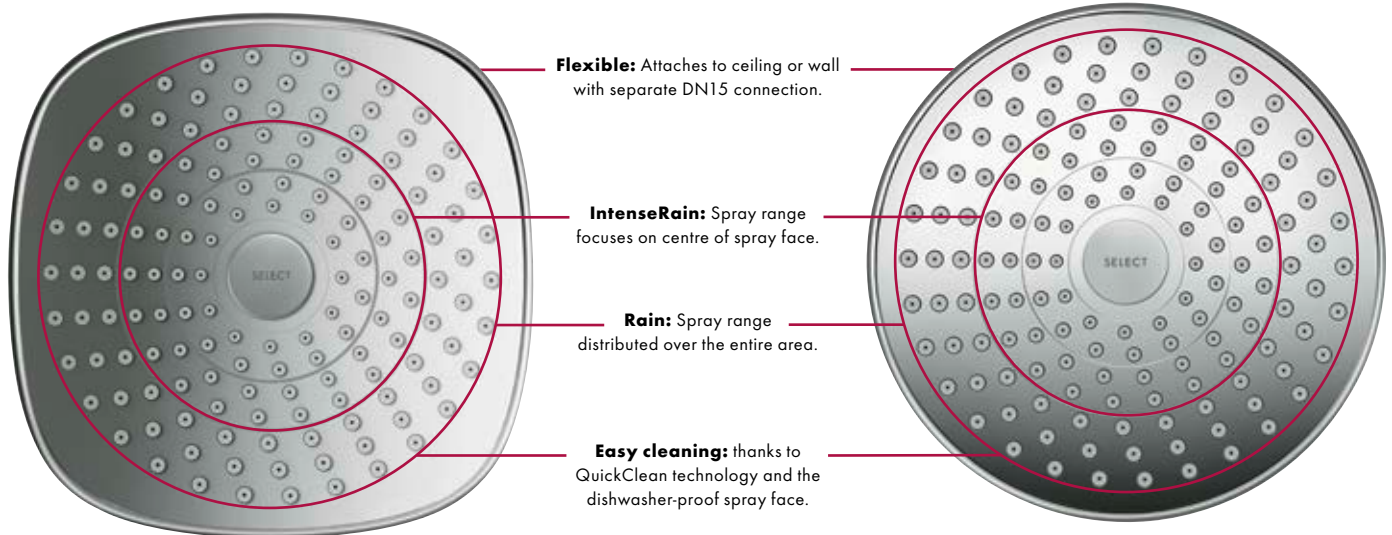

Croma Select overhead shower

Comfort in top form

Croma Select E 180 2jet

Croma Select S 180 2jet