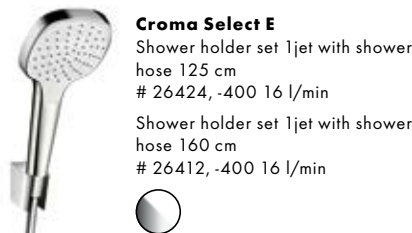

Croma Select E
Shower holder set 1jet with shower hose 125 cm
26424, -400 16 l/min
Shower holder set 1jet with shower hose 160 cm
26412, -400 16 l/min