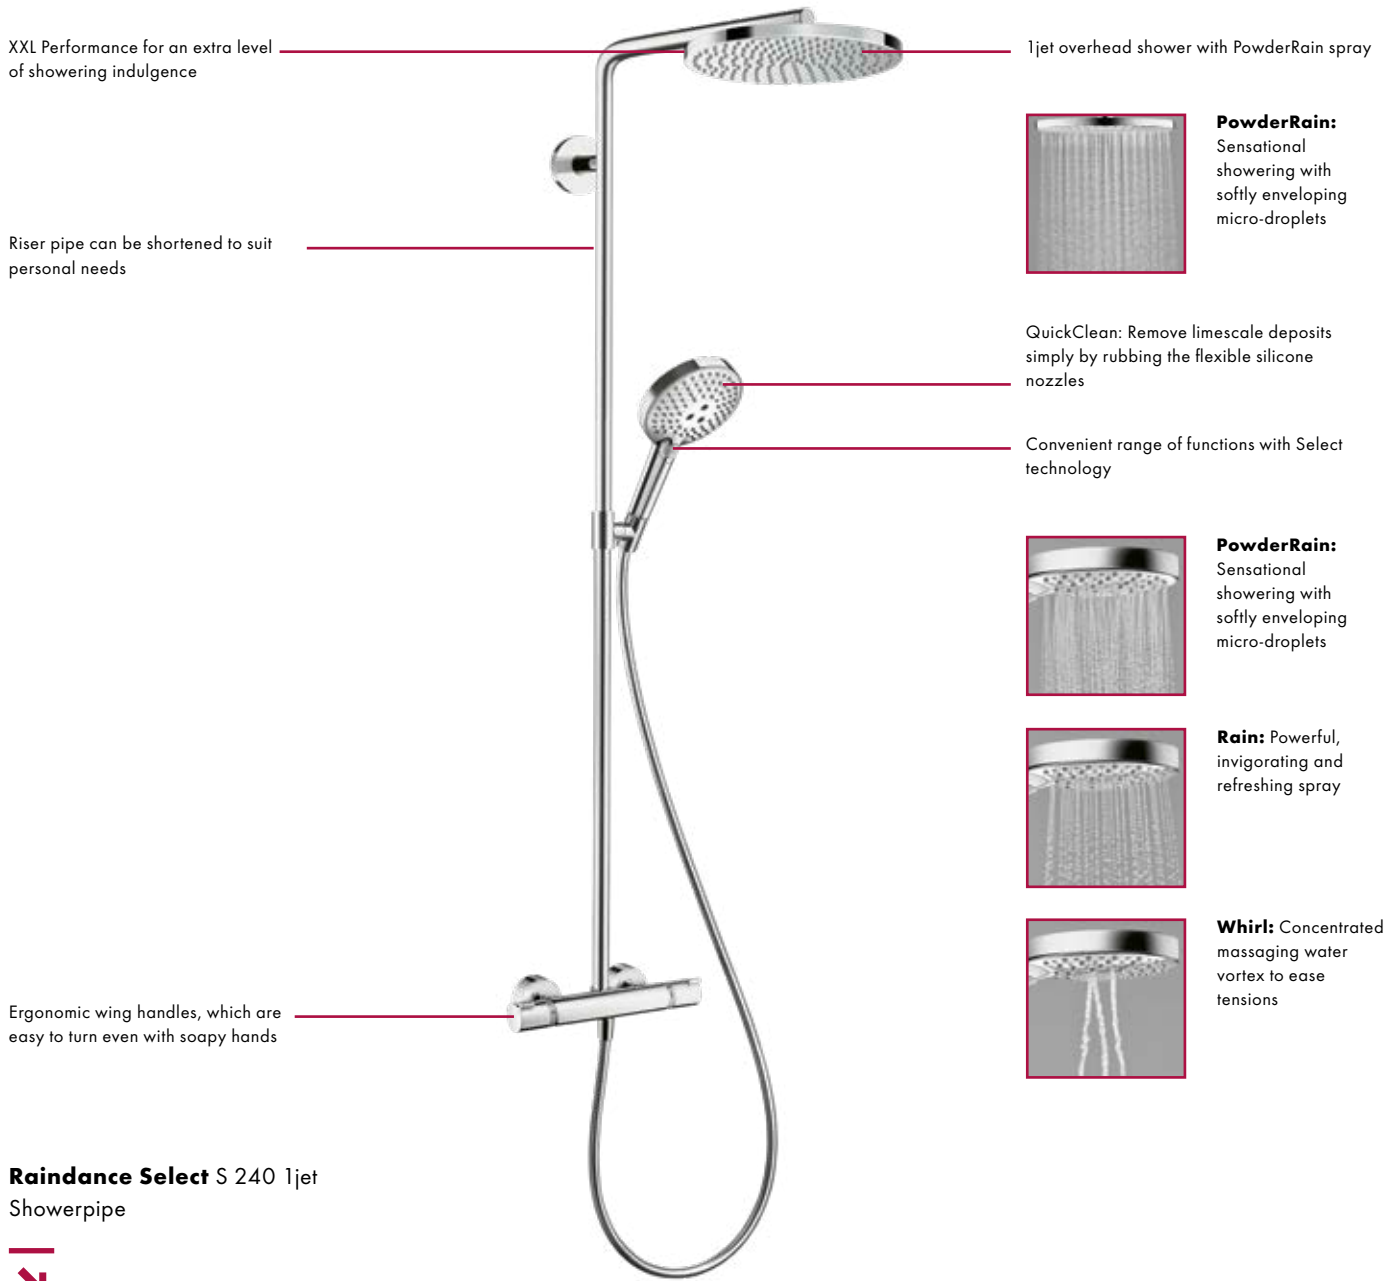

Raindance Select Showerpipe

NEW

Feeling good

XXL Performance for an extra level of showering indulgence

Riser pipe can be shortened to suit personal needs

Ergonomic wing handles, which are easy to turn even with soapy hands

1jet overhead shower with PowderRain spray

PowderRain:
Sensational showering with softly enveloping micro-droplets

QuickClean: Remove limescale deposits simply by rubbing the flexible silicone nozzles

Convenient range of functions with Select technology

PowderRain:
Sensational showering with softly enveloping micro-droplets

Rain: Powerful, invigorating and refreshing spray

Whirl: Concentrated massaging water vortex to ease tensions

Raindance Select S 240 1jet
Showerpipe

Advantages and benefits

- Safe showering with Ecostat Comfort thermostatic mixer
- XXL Performance for an extra level of showering indulgence
- Riser pipe can be shortened to suit personal needs
- Hand shower has three spray modes: Rain, PowderRain and Whirl
- Convenient operation of the hand shower through Select technology