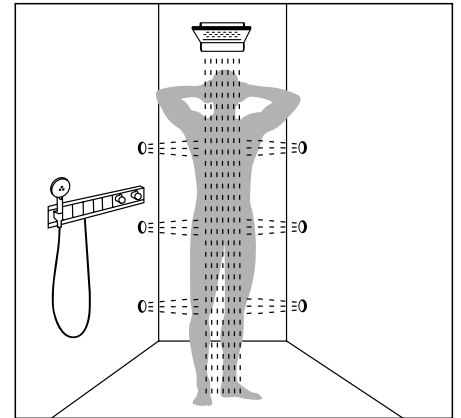

**Hand shower or shower set**

The basic solution is easy to install and gives you an indulgent shower experience.

**Overhead shower**

For shower rain with the ability to move freely. The variants with extra large spray discs deliver extra comfort.