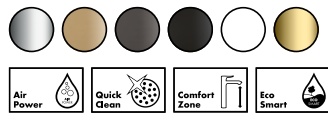

Metropol
Single lever basin mixer 260
with lever handle for washbowls
with push-open waste set
32512, -000, -140, -340, -670, -700, -990