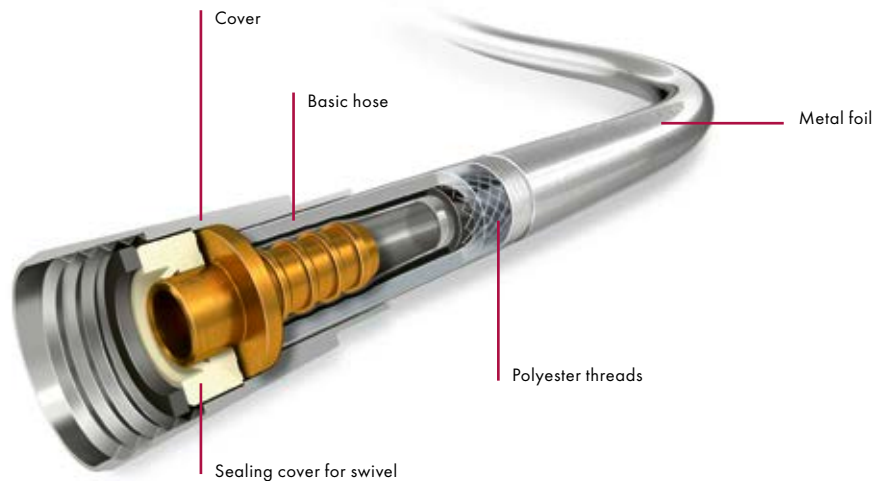

hansgrohe Shower hoses

Clever shower hoses with the perfect touch

hansgrohe has consistently been developing the design and functionality of shower hoses for over 40 years – as, for example, with the swivel on ball bearings. Lots

of new ideas and products by hansgrohe more than comply with the required standards. This is confirmed by the hansgrohe quality tests on pressure resistance and tensile strength, as well

as twist safety and the quality of seals. Whether metal or plastic, the shower hoses never fail to appeal for their high-quality, sophisticated technology.

- Various materials, lengths and looks
- Anti-kink and easy care
- Chrome effect matching the mixers
- Drinking water approval – DVGW certification
- Scratch free thanks to plastic coating
- No irritating twisting from the swivel
- Particularly strong – confirmed by tension tests