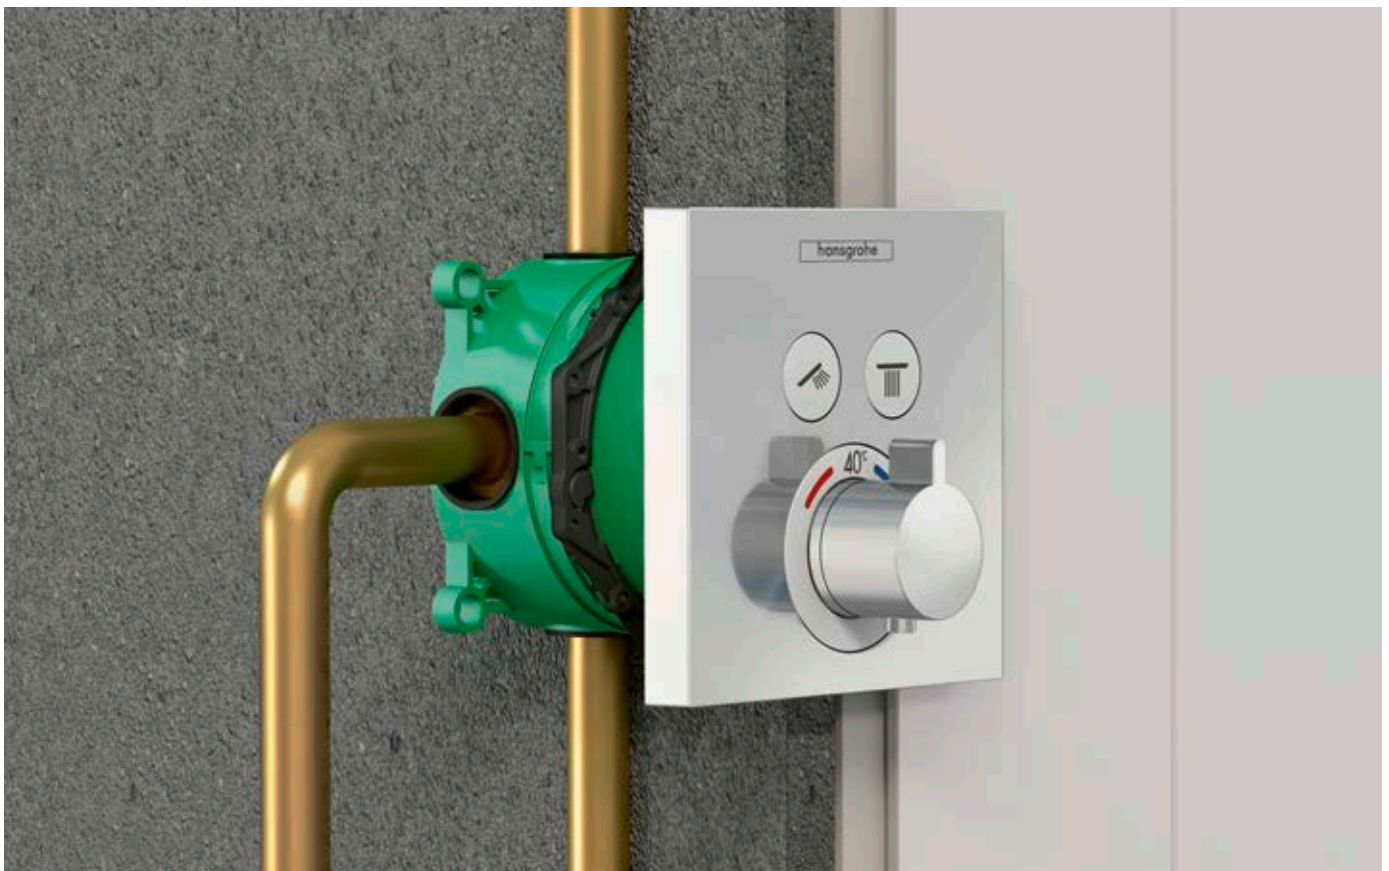

iBox universal

The universal basis for all concealed installation solutions

With the iBox universal, the mixer technology is concealed in the wall. This not only looks good, but also creates more space and thus greater shower pleasure. Another

advantage is the flexibility of the system and design. The iBox universal may be installed before the decision has been made for a shower system. As the basic set for any

hansgrohe standard and thermostatic solutions, it is easy to change or upgrade at any time.

Concealed installation: The basic set disappears completely into the wall. Mixers and shower finish sets from various ranges can be fitted to it.