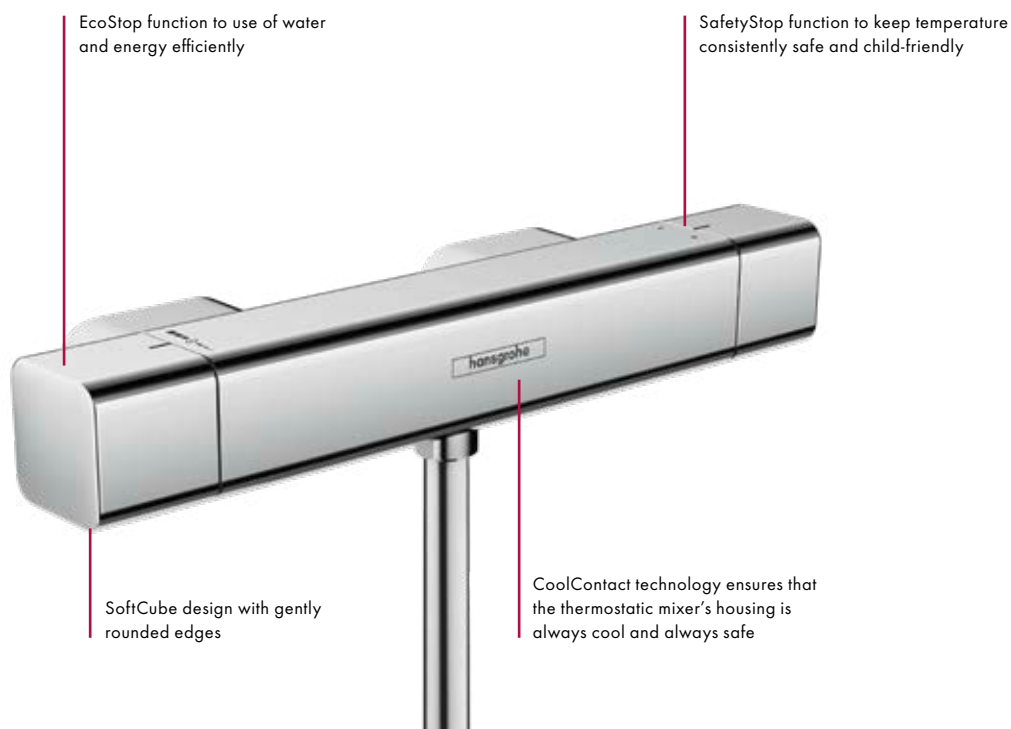

Ecostat E

NEW

Safe showering for all ages