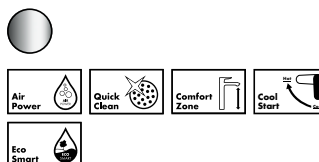

Focus M41
Single lever kitchen mixer,
wall-mounted lowspout, 1jet
Swivel range 180°
31825, -000