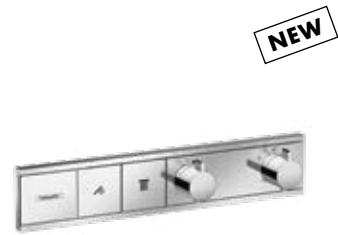

## Metropol Additional products

**NEW**

**Ecostat**  
Shower thermostat Comfort for exposed installation  
# 13116, -000, -140, -340, -670, -700, -990

**NEW**

**ShowerSelect**  
Thermostat for concealed installation for 2 functions  
# 15763, -000, -140, -340, -670, -700, -990