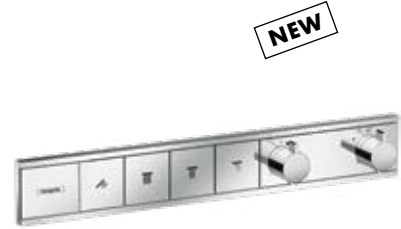

Metropol Additional products

NEW

NEW

NEW

NEW

NEW

NEW

NEW

Rim and tile mounted bath basic set
13560180 (not shown)

Installation plate for tile mounted installation
28016, -000 (not shown)

Mounting angle for installation plate
for tile mounted installation
28021, -000 (not shown)

NEW

NEW