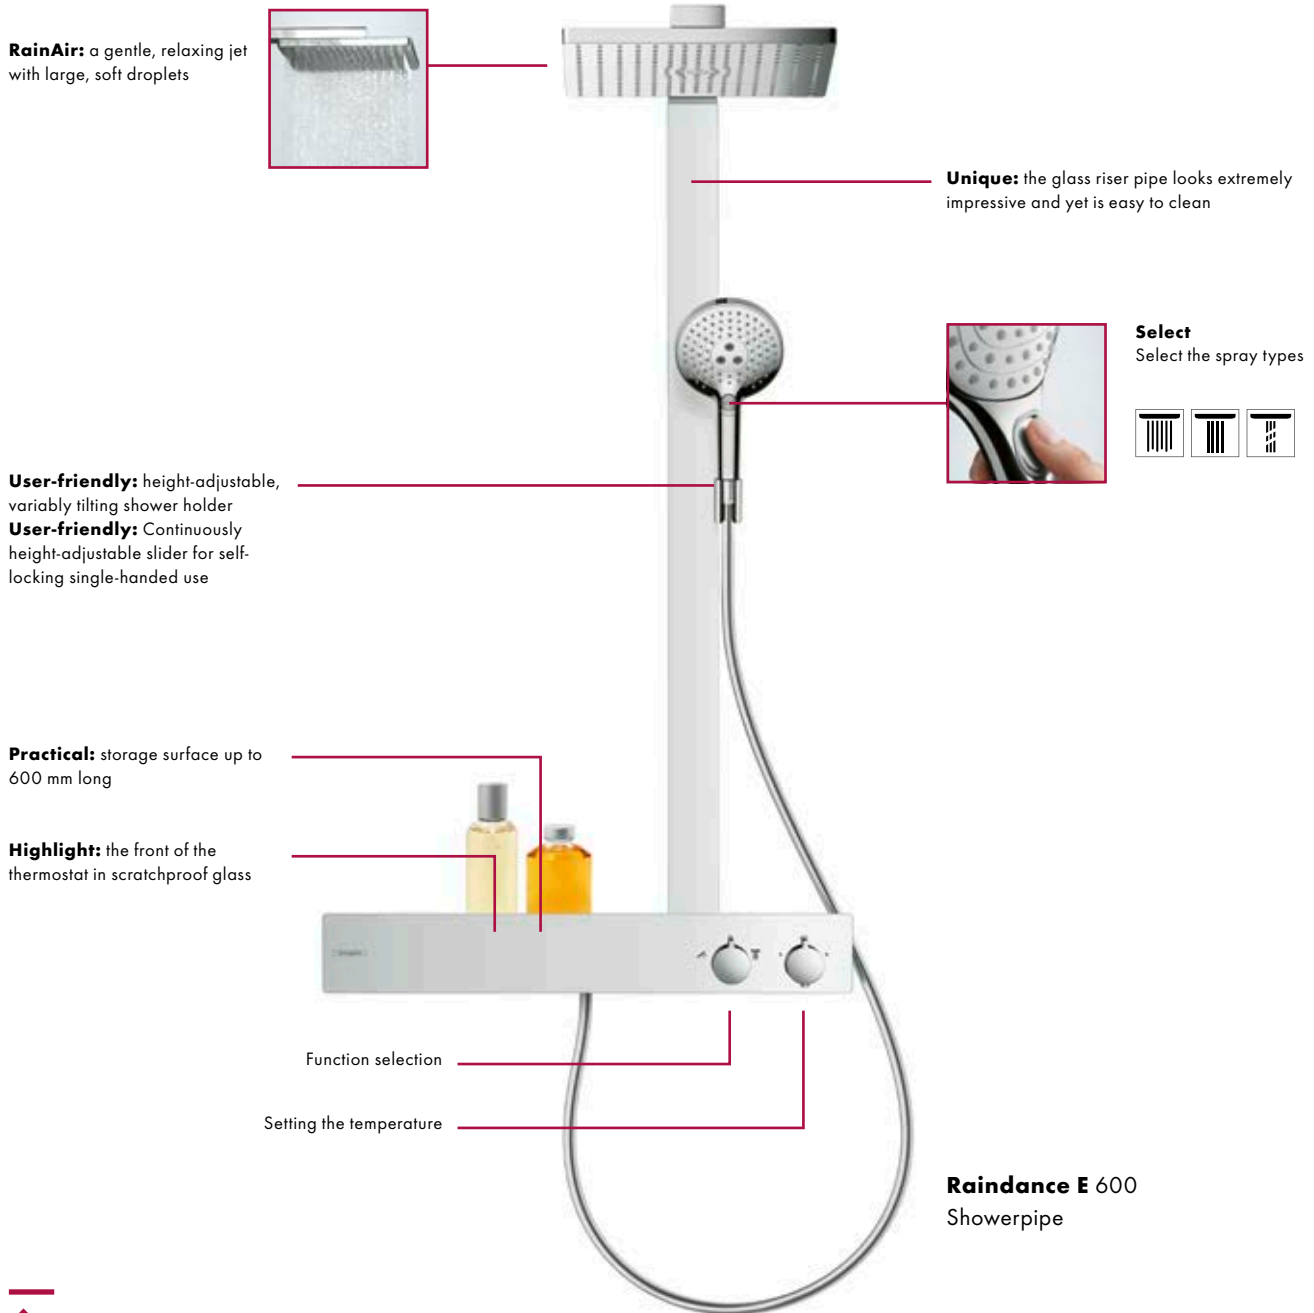

Raindance E

Showering comfort with clear advantages

RainAir: a gentle, relaxing jet with large, soft droplets

User-friendly: height-adjustable, variably tilting shower holder

User-friendly: Continuously height-adjustable slider for self-locking single-handed use

Practical: storage surface up to 600 mm long

Highlight: the front of the thermostat in scratchproof glass

Unique: the glass riser pipe looks extremely impressive and yet is easy to clean

Select
Select the spray types

Raindance E 600
Showerpipe

Advantages and benefits

- Complete system with overhead shower, hand shower and thermostat
- Unique Showerpipe with riser pipe and thermostat made of glass
- Practical storage surface up to 600 mm long
- Easy to clean thanks to the large, even surfaces
- Can be fitted to existing connections, so ideal for bathroom refurbishments
- Also available in the EcoSmart version with only 9 l/min