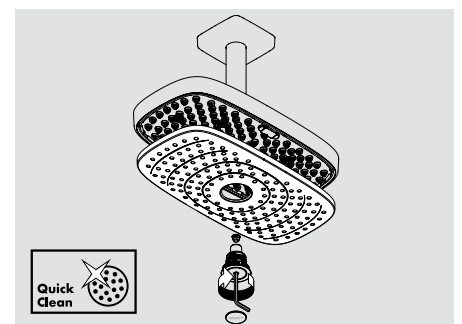

Easy cleaning: Jets can be cleaned effortlessly with the QuickClean function. Spray face can be taken off easily and is even dishwasher safe.

Advantages and benefits

- 3 full spray types in the one overhead shower: gentle RainAir, powerful Rain and effective RainStream
- Simply switch between RainAir and Rain at the touch of a button
- Select button is easily accessible
- Easy cleaning: the metal spray face is dishwasher safe