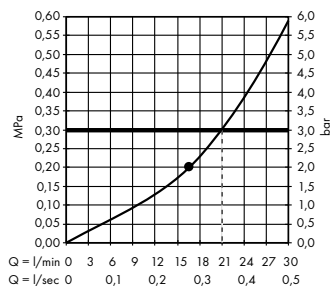

Concealed installation 2 functions:

ShowerSelect concealed thermostat with Rainfinity 360 1jet overhead shower and Rainfinity 100 1jet manual shower

Components

Mixers

- **(D) ShowerSelect**
  Thermostat for concealed installation for 2 functions
  # 15763, -000
- **RainSelect**
  Basic set for 2 functions
  # 15310180

Showers

- **(A) Rainfinity**
  Overhead shower 360 1jet with wall connector
  # 26230, -700
- **(B) Rainfinity**
  Shelf 500
  # 26844, -000
- **(C) Rainfinity**
  Shower holder set 100 1jet with shower hose 160 cm
  # 26856, -700
- **(E) FixFit**
  Wall outlet Square with non-return valve
  # 26455, -000
- **(F) Raindrain**
  Complete set waste set 90 XXL
  # 60067, -000

Flow diagram

Rainfinity
Overhead shower 360 1jet with wall connector
26230, -700