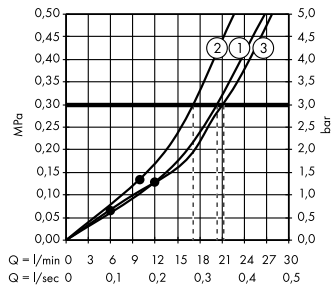

Concealed installation 4 functions:

RainSelect concealed thermostat with three-spray Rainmaker Select 460 3jet overhead shower and Raindance Select S 120 3jet hand shower

Components

Mixers

- **(C) RainSelect**
  Thermostat for concealed installation for 4 functions with integrated shower holder
  # 15357, -600
  Basic set iBox universal
  # 01800180

Showers

- **(A) Rainmaker Select**
  Overhead shower 460 3jet with shower arm 46.1 cm
  # 24007, -600
  Basic set iBox universal
  # 01800180
- **(B) Raindance Select S**
  Hand shower 120 3jet
  # 26530, -000
  Isiflex
  Shower hose 125 cm
  # 28272, -000
- **(D) Raindrain**
  Complete set waste set 90 XXL
  # 60067, -000

Flow diagram

Rainmaker Select

Overhead shower 460 3jet with shower arm 46.1 cm
24007, -600

Legend

- ① RainAir
- ② Whirl
- ③ RainStream

Flow diagram

Raindance Select S

Hand shower 120 3jet
26530, -000