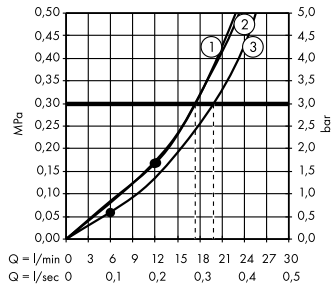

Concealed installation 5 functions:

RainSelect concealed thermostat with three-spray Rainmaker Select 580 3jet overhead shower, Raindance Select S 120 3jet hand shower and PuraVida 100 side showers

Components

Mixers

- **(D) RainSelect**
  Thermostat for concealed installation for 5 functions with integrated shower holder
  # 15358, -400
- **RainSelect**
  Basic set for 5 functions
  # 15313180

Flow diagram

Rainmaker Select

Overhead shower 580 3jet
24001, -400