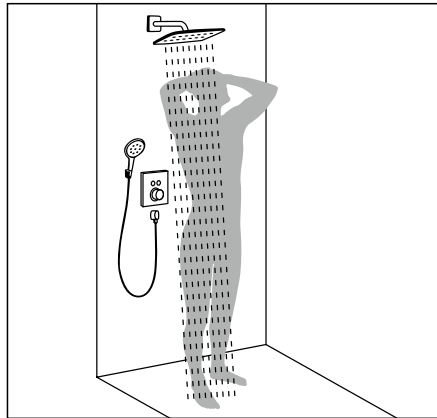

**Hand shower or shower set**

The basic solution is easy to install and gives you an indulgent shower experience.

**Overhead shower**

For shower rain with the ability to move freely. The variants with extra large spray discs deliver extra comfort.