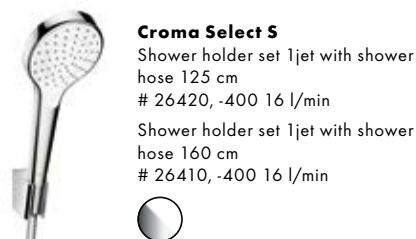

Croma Select S
Shower holder set 1jet with shower hose 125 cm
26420, -400 16 l/min
Shower holder set 1jet with shower hose 160 cm
26410, -400 16 l/min

Croma 100 Classic Hand showers

Croma 100 Classic
Hand shower Multi
28539, -000 19 l/min