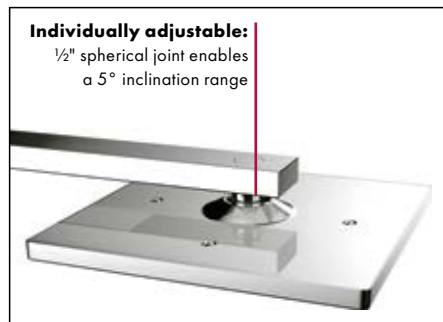

Raindance E 300 Air 1jet
Overhead shower

Designed with great attention to detail: Overhead shower fits very neatly to the shower arm.