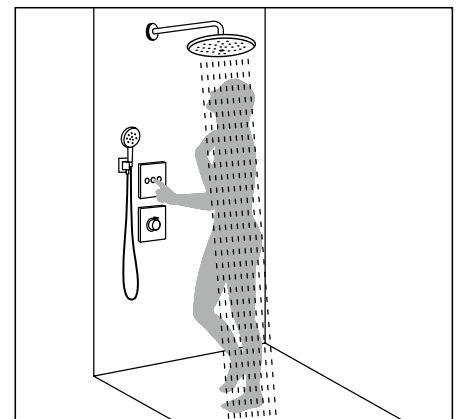

Concealed pre-fab sets

The minimalist shower control nestles up flat against the wall. This creates an ultra-modern, uncluttered look.