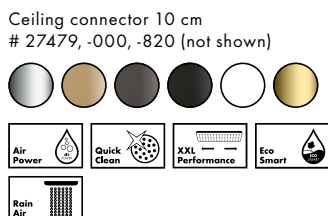

Cromia
Overhead shower 280 1jet
26220, -000, -140, -340, -670, -700, -990 15 l/min
Overhead shower 280 1jet EcoSmart 9 l/min
26221, -000, -140, -340, -670, -700, -990
EcoSmart 9 l/min
Shower arm 38.9 cm
27413, -000, -140, -340, -670, -700, -820, -990
(not shown)