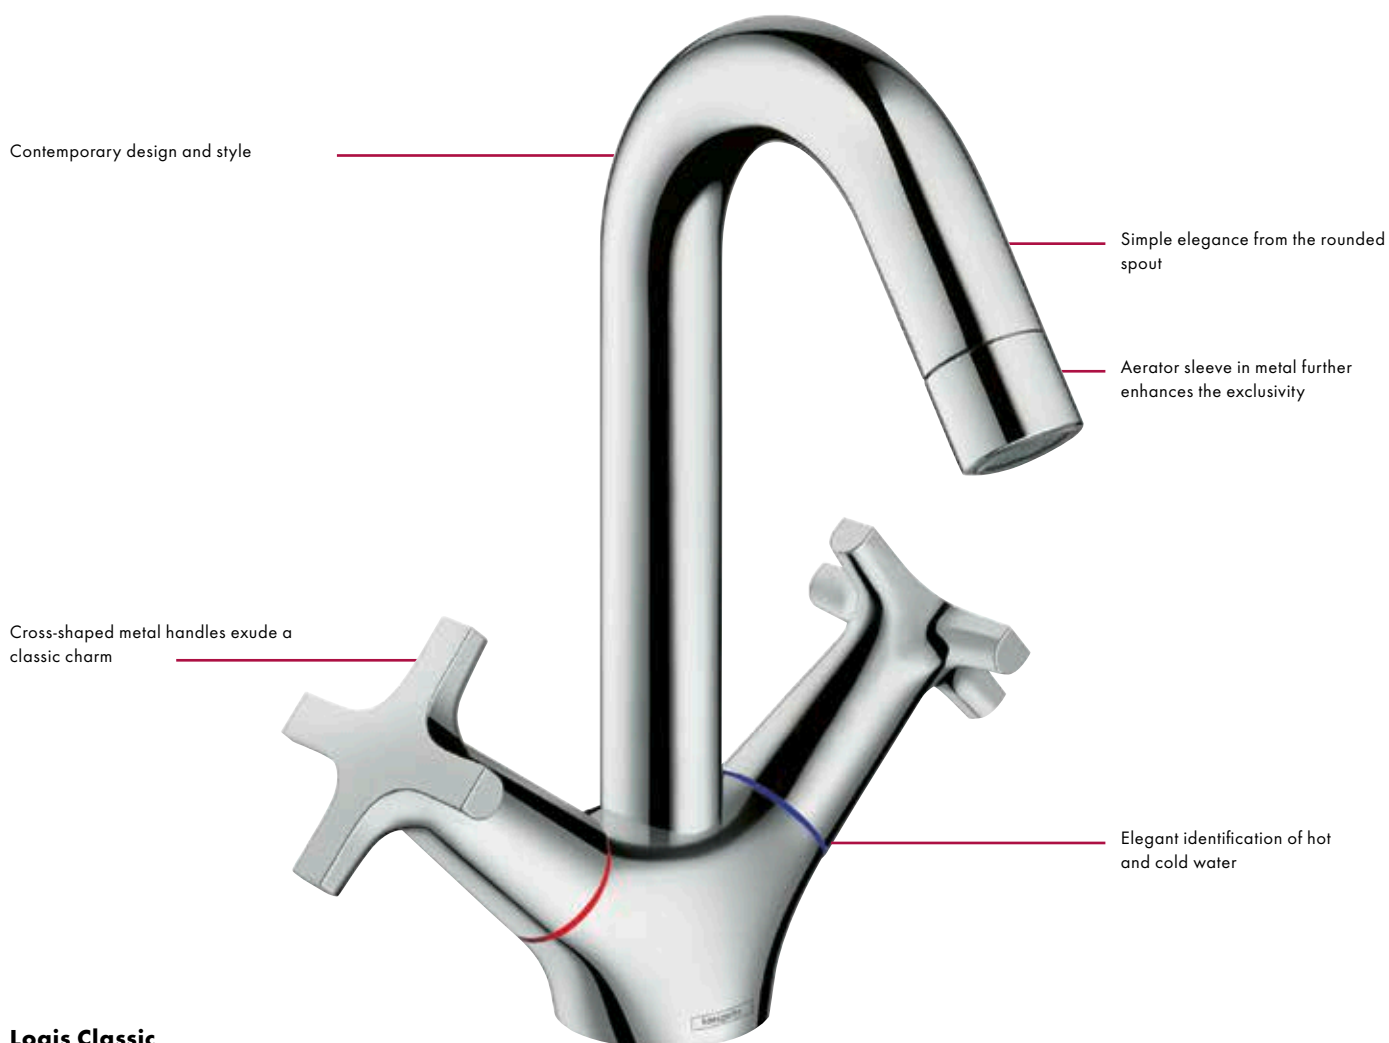

Logis Classic

The perfect blend of elegance and functionality

Logis Classic

Advantages and benefits

- Elegant design with classic elements
- Basic shape adapted to the basin for harmonious integration
- Easy to clean: thanks to the clear cylindrical shapes
- Swivel range limited for easier handling
- Long-lasting ceramic valves in the entire range
- Automatic flow limit to 5 l/min thanks to EcoSmart technology
- Also available as low-pressure versions
- hansgrohe quality at entry-level prices