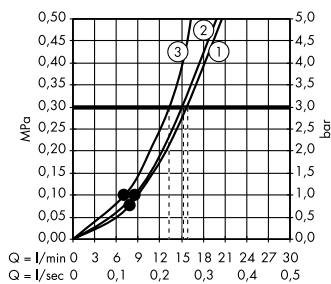

Legend

- (1) Rain XL

Legend

- (1) RainAir
- (2) Rain
- (3) Whirl