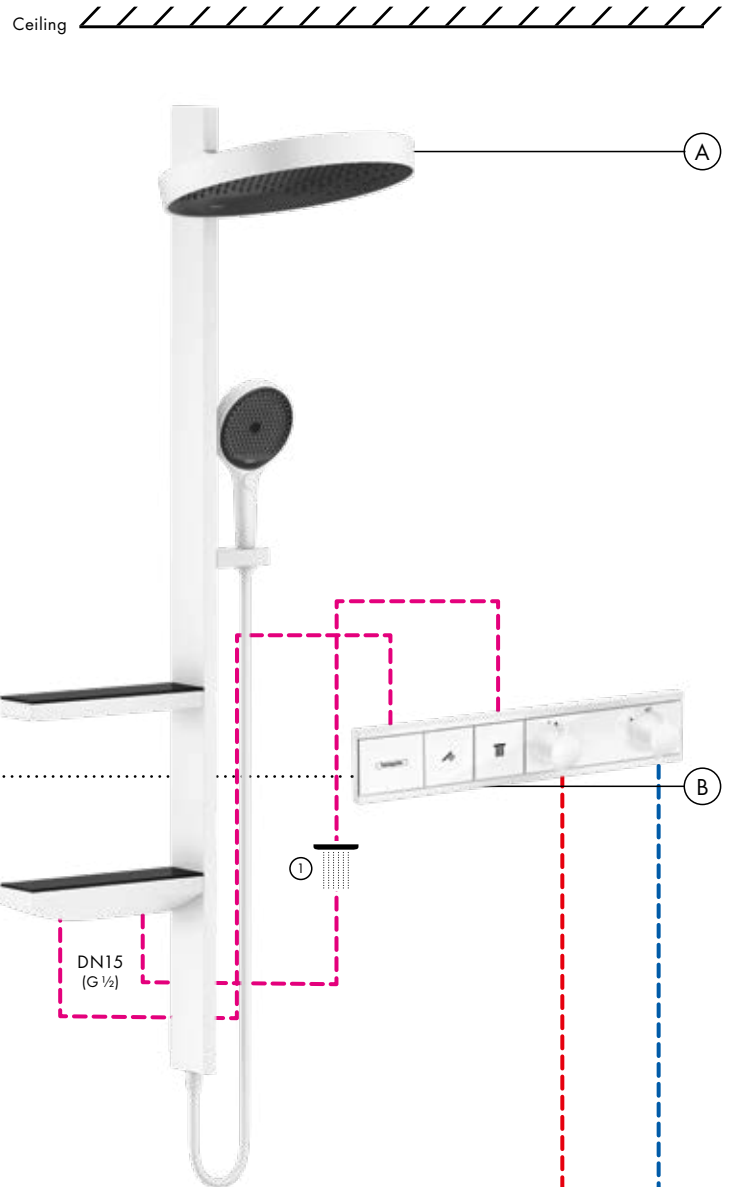

Showerpipe concealed installation:

RainSelect concealed thermostat with Rainfinity 360 1jet Showerpipe

Components

Mixers

(B) RainSelect
Thermostat for concealed installation for 2 functions
15380, -700

RainSelect
Basic set for 2 functions
15310180

Showers

(A) Rainfinity
Showerpipe 360 1jet for concealed installation
26842, -700

Rainfinity
Basic set for Showerpipe 360 1jet for concealed installation
26840180

(C) Raindrain
Complete set waste set 90 XXL
60067, -000

Shower planning