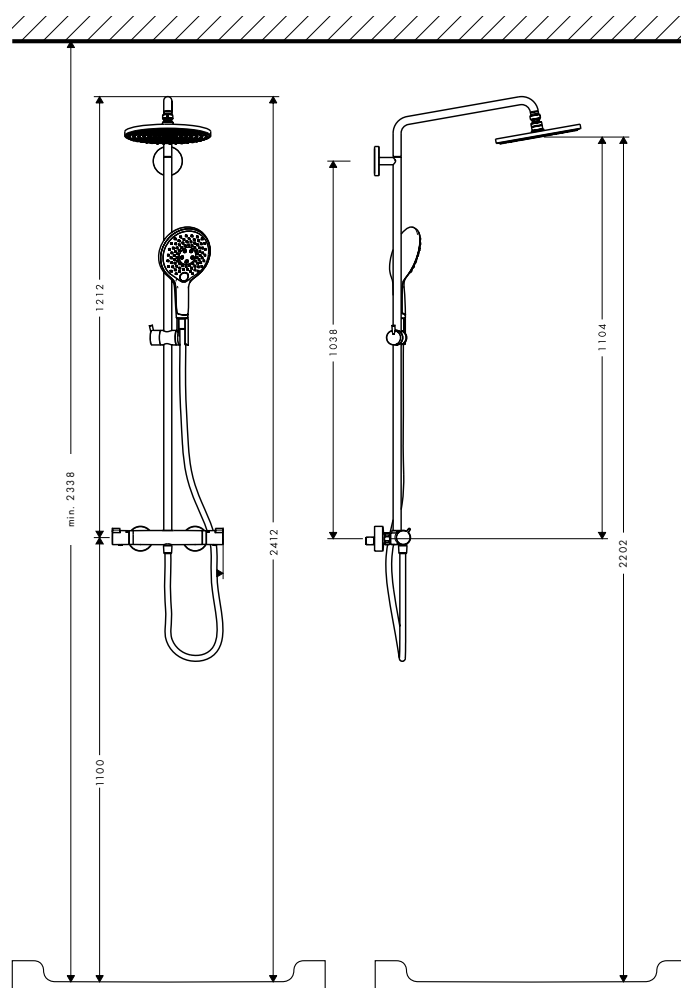

Round tube Showerpipes – flexible in height

Regardless of the height of the room and the water connections, a number of round tube Showerpipes can always be placed in the optimum position. The round tube can only be

cut to the right length on the underside, which means that individual customer requirements can also be met.

Room height A