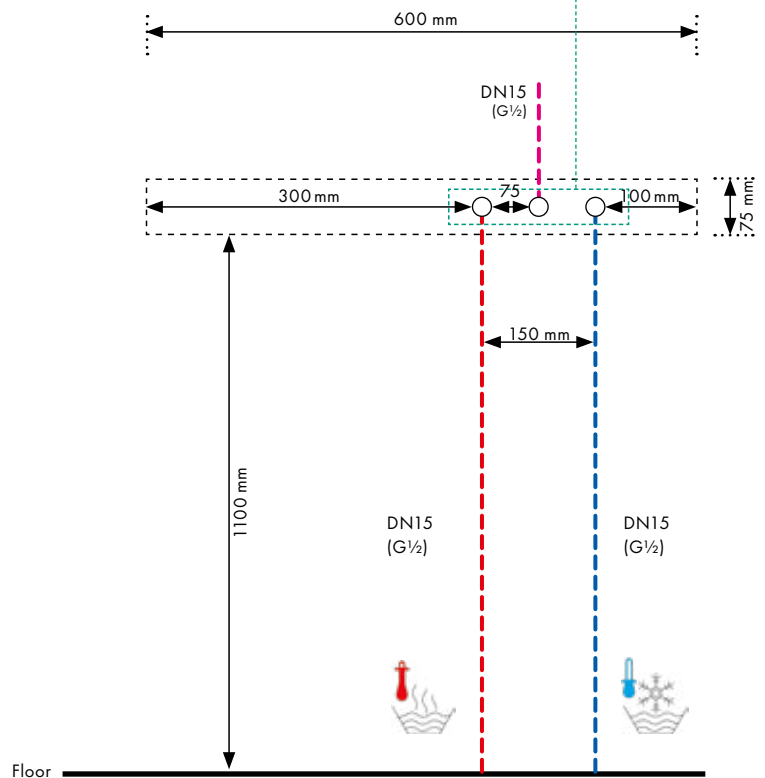

ShowerTablet

Thermostat 600 universal for exposed installation for 2 functions # 13108, -000, -400

Exposed/concealed installation for 2 functions: The ShowerTablet Select 600 is installed on commercially available connections (G $\frac{1}{2}$) using a basic set that needs to be ordered separately. The specified measurements are the distance between the hot and cold pipes and the connection for the supply line to the overhead shower. The overhead shower itself can be placed anywhere in the shower area.