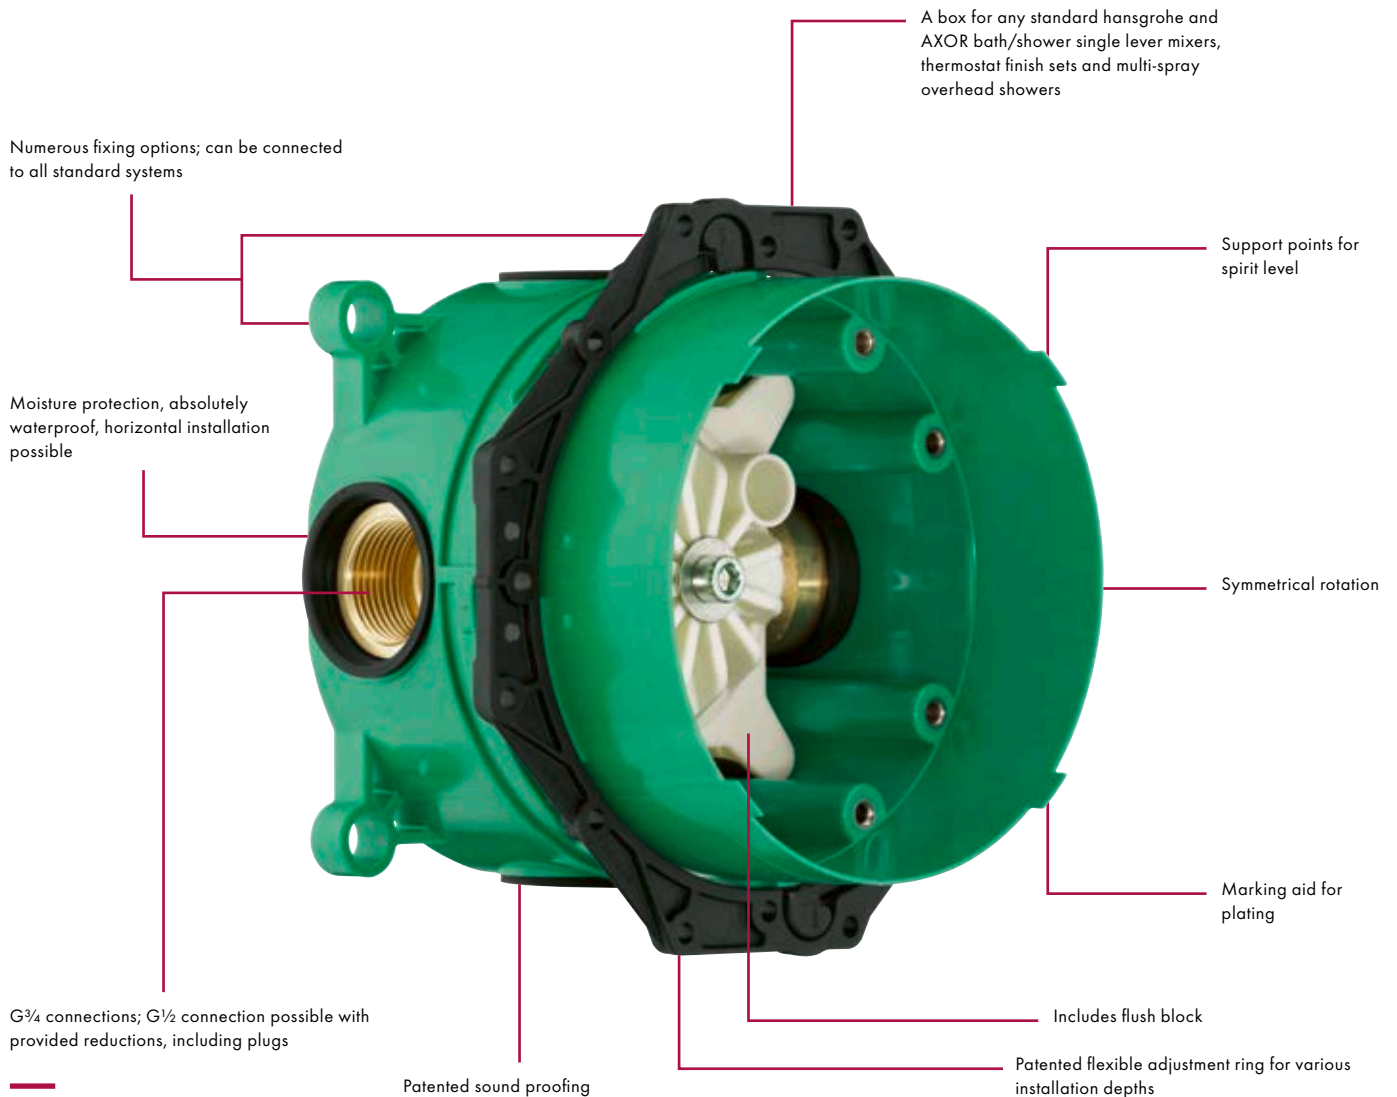

iBox universal: one for all

Advantages and benefits

- One basic set for 19 function solutions
- Suitable for over 200 hansgrohe and AXOR finish sets
- Pre-installation enhances decision making flexibility for mixers
- An attractive bathroom, as bulky technology is out of sight behind the wall
- Greater freedom of movement when showering
- Easy to replace with new mixers or finish set designs when renovating
- Concealed installation solutions tried and tested millions of times

Advantages and benefits specifically for project activities

- The iBox universal offers a high level of flexibility and lots of design options
- One basic set for all solutions, simplifying project planning
- The iBox is suitable for use in private or public facilities and complies with all the main international standards
- Covers any solution with up to 4 functions