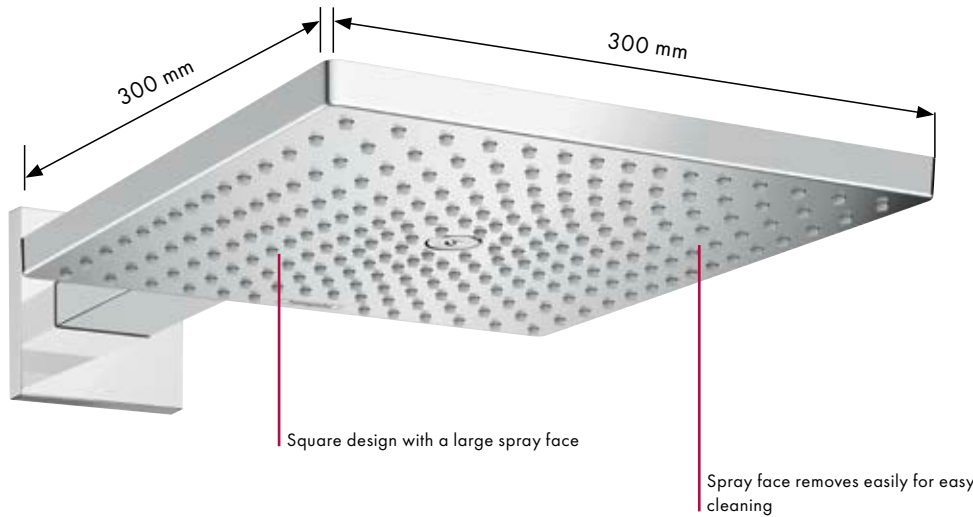

Raindance E 300 Air 1jet Overhead shower

Square, elegant, stylish