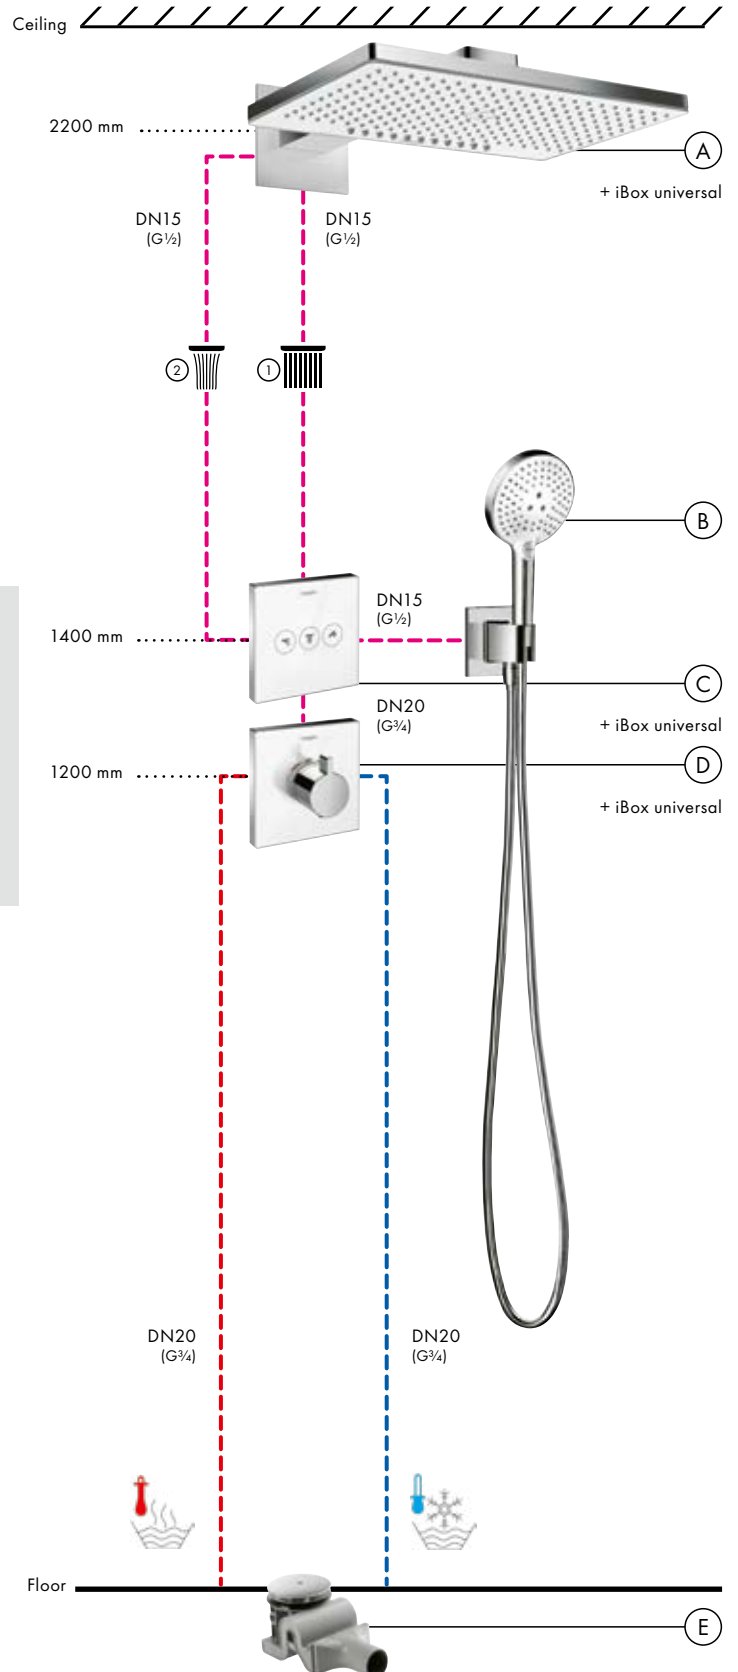

• denotes minimum operating pressure