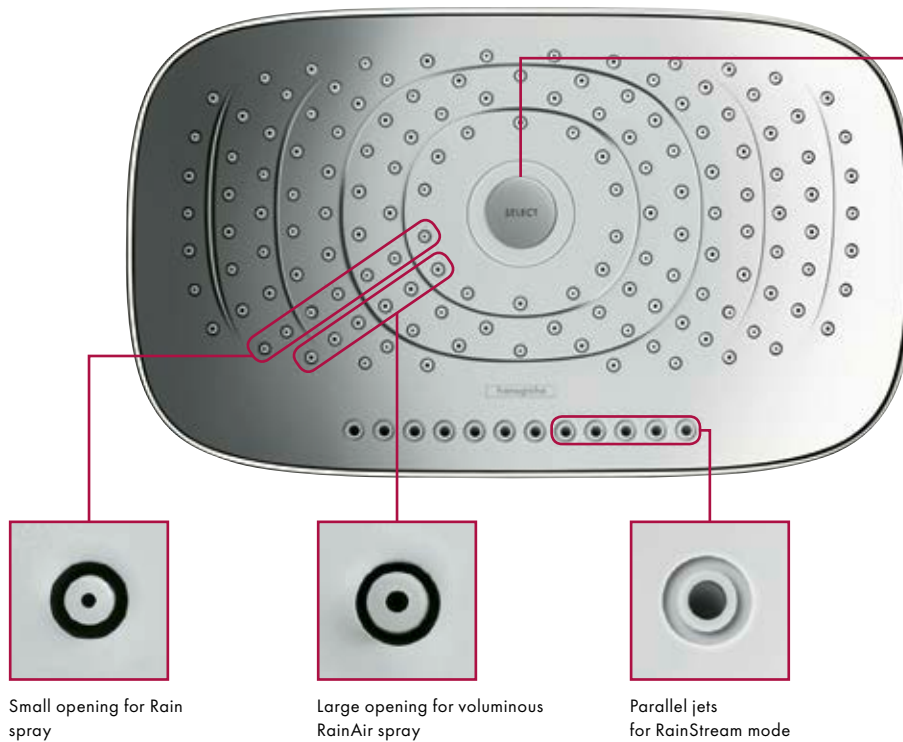

# 1 button, three sprays, great fun

Easily accessible, the Select button need only be touched to change between RainAir and Rain

(1) **RainAir:** This gentle, relaxing spray consists of large, soft drops.  
 (2) **Rain:** A spray that is strong and revitalising and perfect for washing the hair.