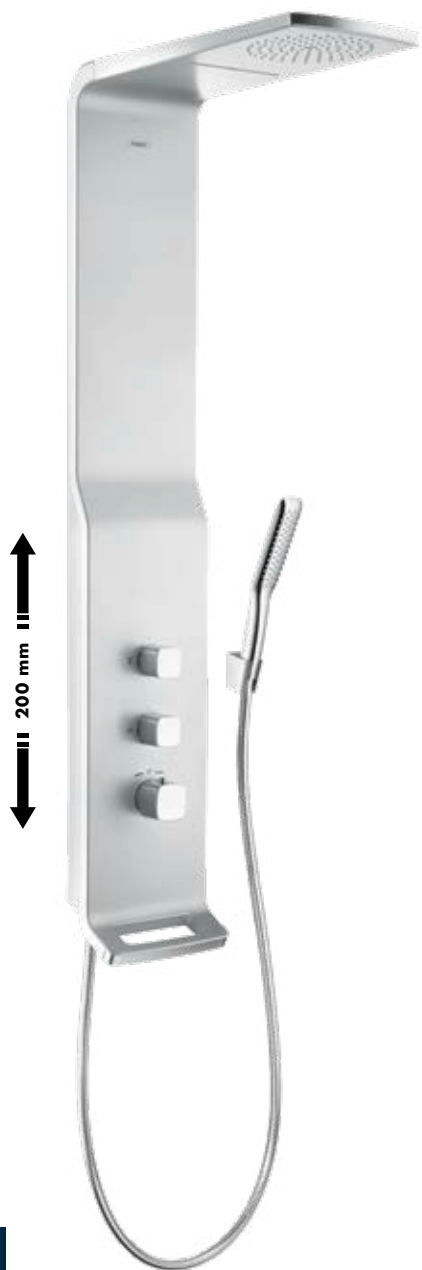

Raindance Showerpanel

Raindance

Shower panel Lift 180 2jet for exposed installation

27008, -000, -400 17 l/min

27003, -400 EcoSmart 9 l/min