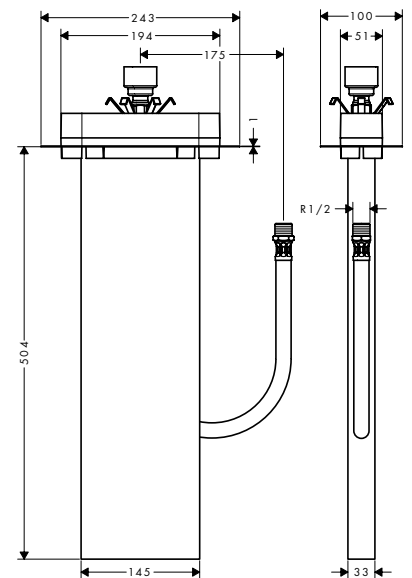

Shower planning

- More freedom to move in the bath tub
- Position it anywhere along the bath tub rim
- Optimised workflow with two-step installation: basic and pre-fab sets