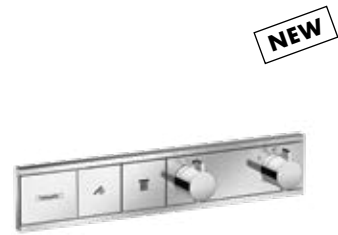

Talis E Additional products

NEW

NEW

DESIGN PLUS

NEW

NEW

NEW

NEW

NEW

Rim and tile mounted bath basic set
13560180 (not shown)

Installation plate for tile mounted installation
28016, -000 (not shown)

Mounting angle for installation plate
for tile mounted installation
28021, -000 (not shown)

NEW

NEW