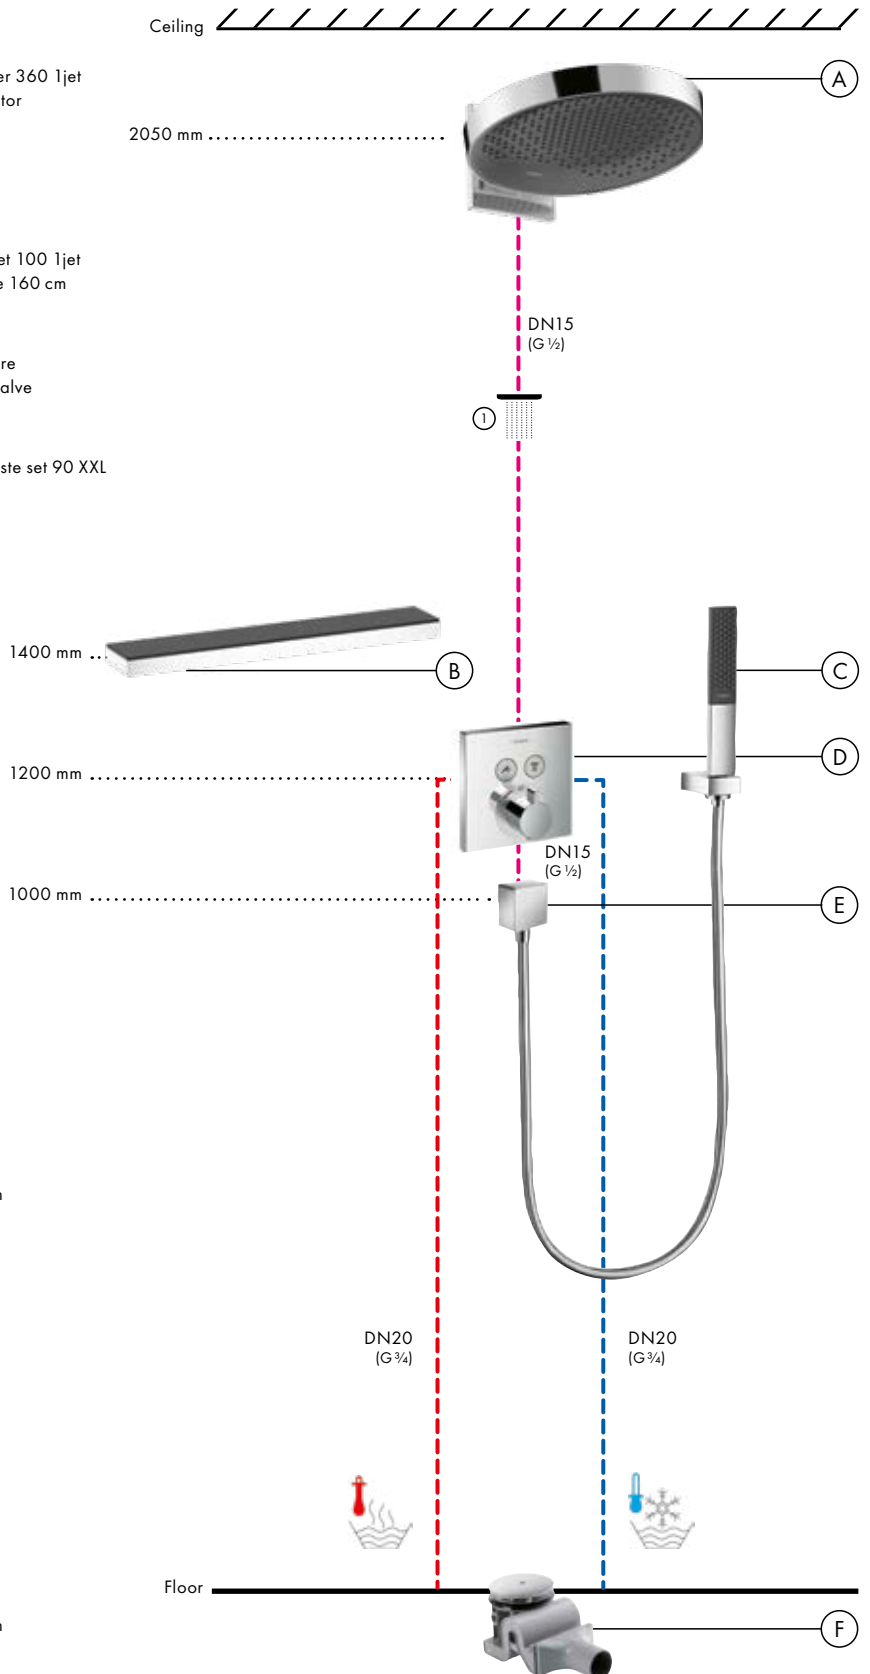

Concealed installation 2 functions:

ShowerSelect concealed thermostat with Rainfinity 360 1jet overhead shower and Rainfinity 100 1jet manual shower

Components

Mixers

- **(D) ShowerSelect**
  Thermostat for concealed installation for 2 functions
  # 15763, -000
- **RainSelect**
  Basic set for 2 functions
  # 15310180

Showers

- **(A) Rainfinity**
  Overhead shower 360 1jet with wall connector
  # 26230, -700
- **(B) Rainfinity**
  Shelf 500
  # 26844, -000
- **(C) Rainfinity**
  Shower holder set 100 1jet with shower hose 160 cm
  # 26856, -700
- **(E) FixFit**
  Wall outlet Square with non-return valve
  # 26455, -000
- **(F) Raindrain**
  Complete set waste set 90 XXL
  # 60067, -000

Flow diagram

Rainfinity
Overhead shower 360 1jet with wall connector
26230, -700

Legend

- (1) PowderRain

Flow diagram

Rainfinity
Shower holder set 100 1jet with shower hose 160 cm
26856, -700

Legend

- (1) PowderRain

• denotes minimum operating pressure