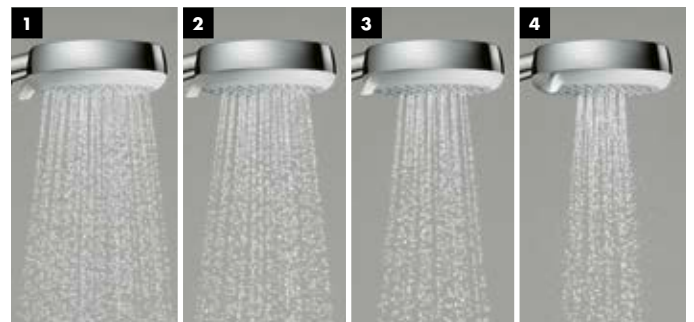

- (1-4) **Rain variants:** revitalising spray rain in 4 levels from wide to concentrated.

Advantages and benefits

- XXL showering pleasure thanks to the 100 mm spray face
- Excellent value thanks to the popular Croma 100 mechanism and popular spray technology at the best price
- Many different spray types for any showering type - from wide to concentrated
- Ergonomic handle design for safe use
- Easy to clean: thanks to QuickClean
- Also available in the water-saving EcoSmart version at just 7 l/min