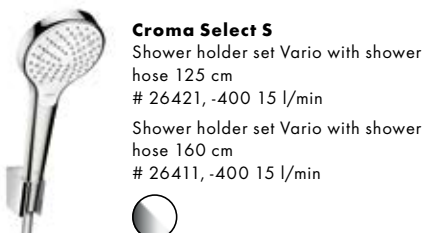

Croma Select S
Shower holder set Vario with shower hose 125 cm
26421, -400 15 l/min
Shower holder set Vario with shower hose 160 cm
26411, -400 15 l/min