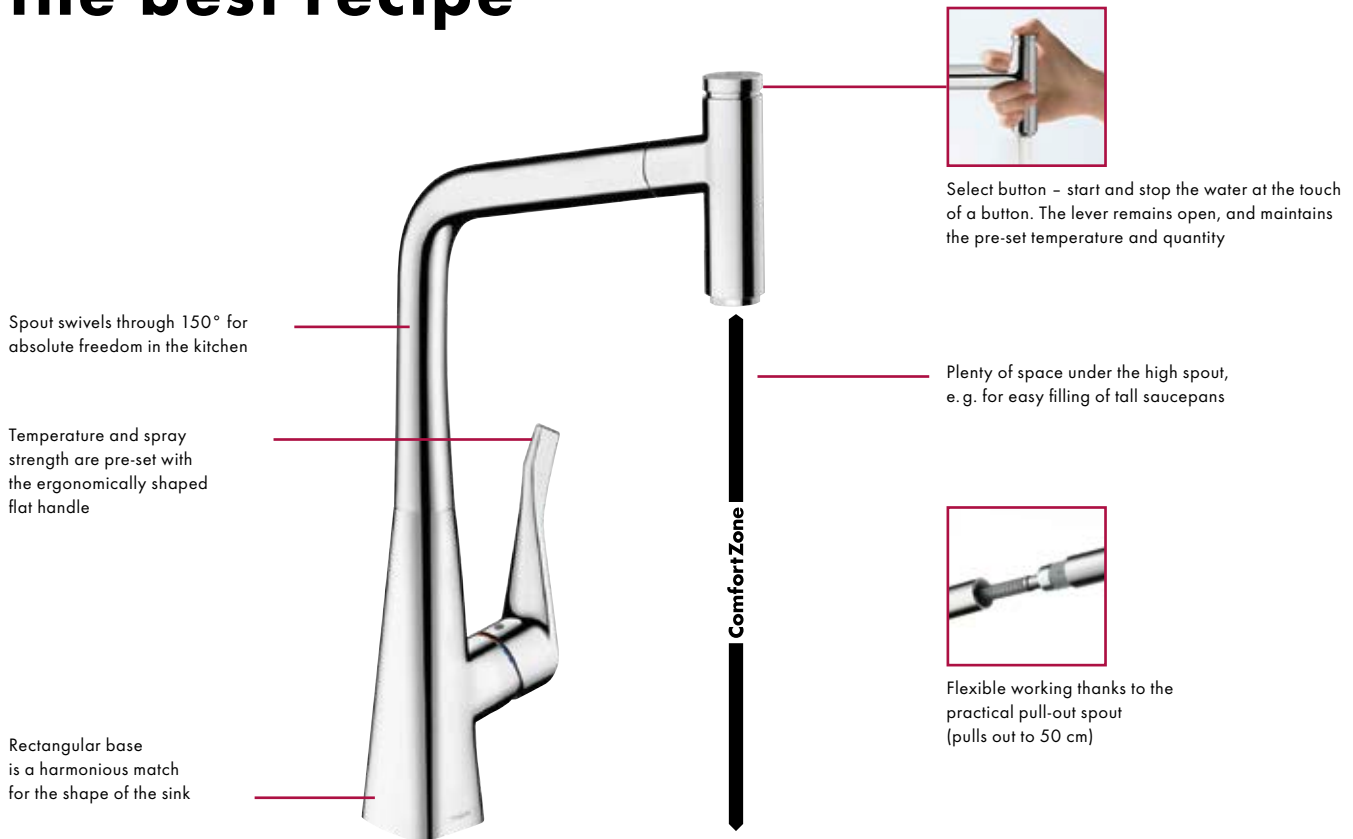

# Easy operation is the best recipe

**Flexible:** Tasks blend seamlessly thanks to the combination of the intuitive Select button and the practical pull-out spout – for more comfort in the kitchen and beyond the sink.