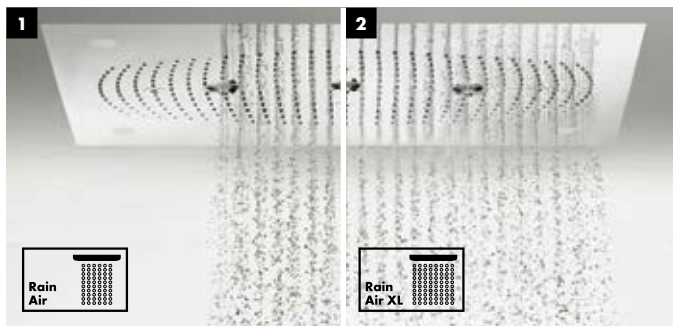

Raindance Rainmaker and Raindance Rainfall

The ultimate enjoyment for your customers

The Raindance Rainmaker and the Raindance Rainfall turn everyday showering into a new experience. The Raindance Rainmaker is installed flush in the ceiling. The classic shower therefore no longer exists,

instead there is a room filled with wonderful rain. The spray modes are RainAir, RainAir XL, Whirl and Mix. With its horizontal rain panel, Raindance Rainfall allows greater freedom of movement and offers up to three different spray

types for pampered showering: relaxing RainAir, revitalising RainFlow and massaging Whirl.

Raindance Rainmaker: Showering in a new dimension

(1) **RainAir:** Central overhead shower function with AirPower technology.

(2) **RainAir XL:** Full, soft rain with AirPower technology.