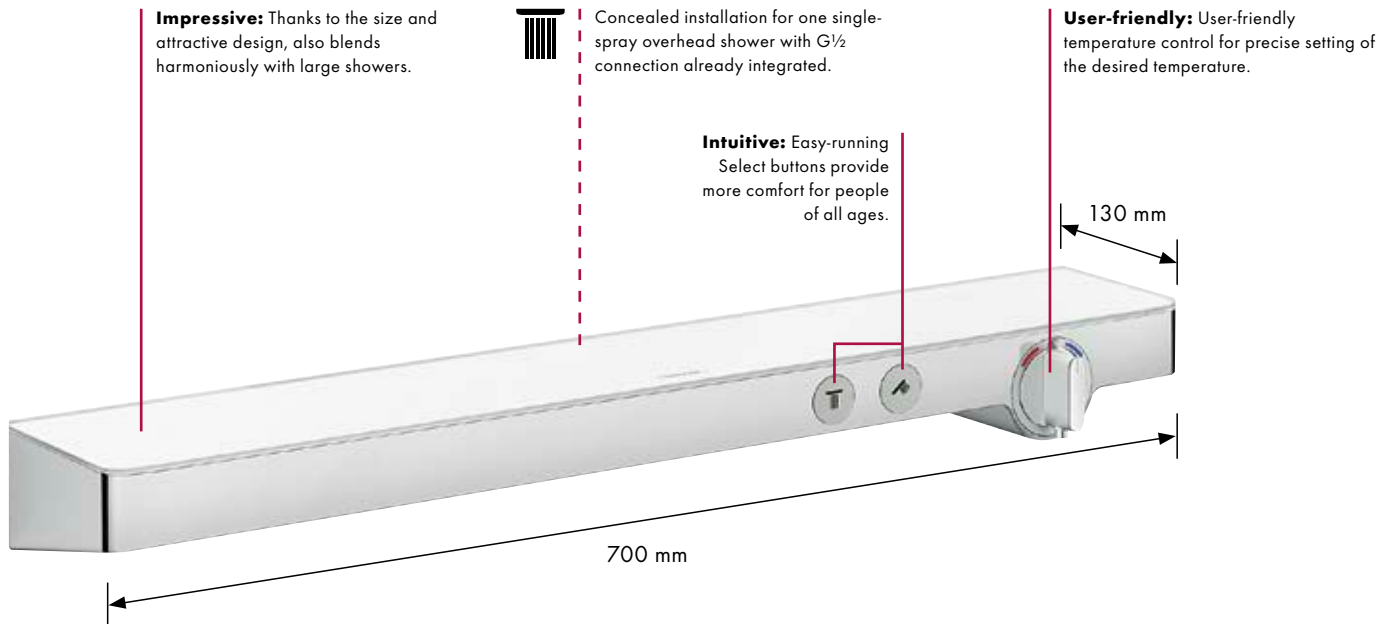

# More space for enjoyment

**Generous:** 700 mm wide shelf made of safety glass for more storage space.

**Flexible:** The ShowerTablet Select 700 is also available as a bath version.

**Lots of variations:** also available as a pure exposed thermostat ShowerTablet Select 300 in a width of 300 mm for shower and bath.