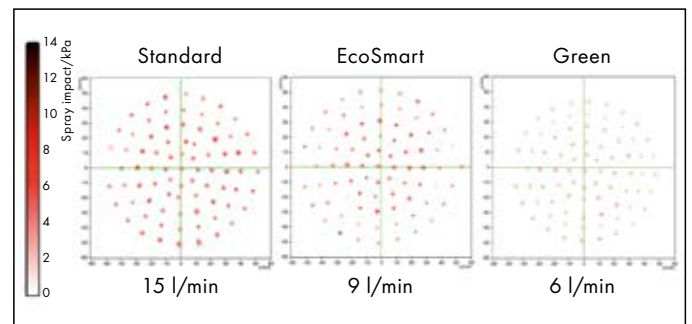

Saving water: enjoy a comprehensive showering experience with the EcoSmart and Green lines – despite the low consumption.

Advantages and benefits

- Safe grip and single-handed changeover by simply turning the spray face
- Spray face of 100 mm diameter
- Also available as the water-saving EcoSmart variant with a flow of 9 l/min or LEED-compliant 6 l/min
- 2 spray types: large Rain spray and revitalising IntenseRain spray
- Attractive white design