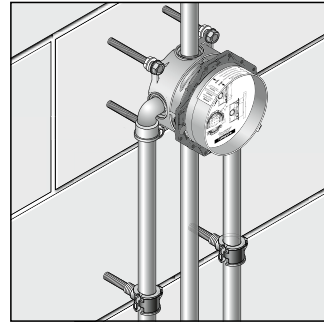

## Installation options and dimension drawings iBox universal

Installation directly on the wall

Installation in front of the wall; here with variable spacers on hanger bolts M 10

Installation on carrier system