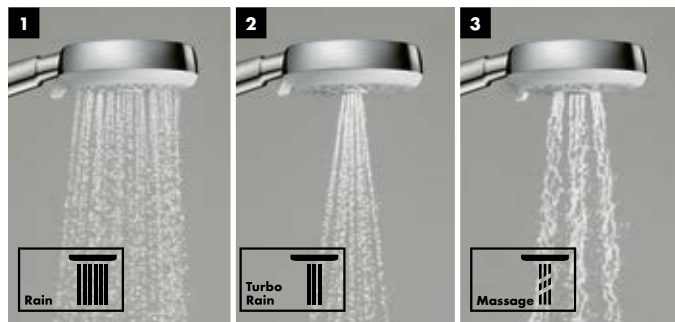

Crometta 100 hand shower

Genuine design at an irresistible price

- (1) **Rain:** revitalising shower rain.
  (2) **TurboRain:** the most powerful of all Rain sprays - for a refreshingly powerful showering experience.
  (3) **Massage:** powerful, pulsating spray.