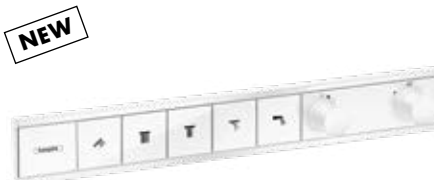

RainSelect
Thermostat for concealed installation for 5 functions
15384, -000, -700
Basic set for 5 functions
15313180