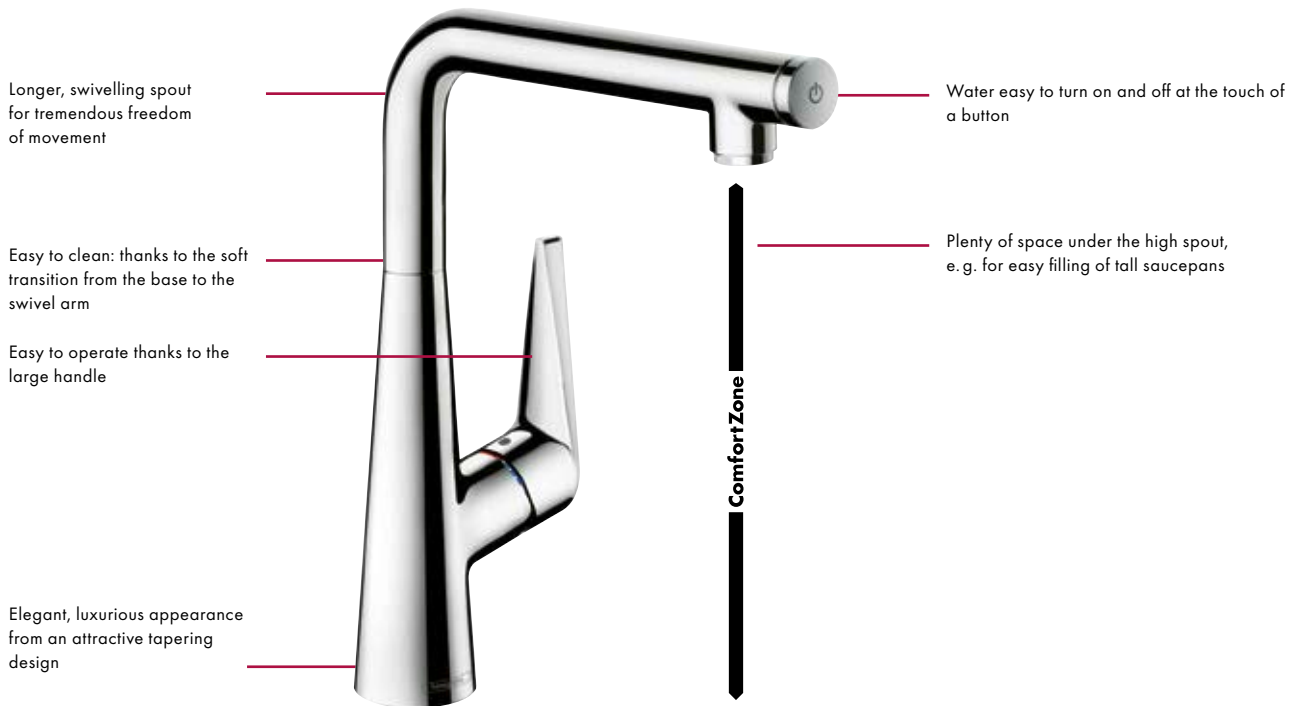

Talis Select M51

An all-rounder for the modern kitchen

Versatile: Even containers that are some distance away are easy to reach and fill without splashing thanks to the Select button and the pull-out hose – even with just one hand.