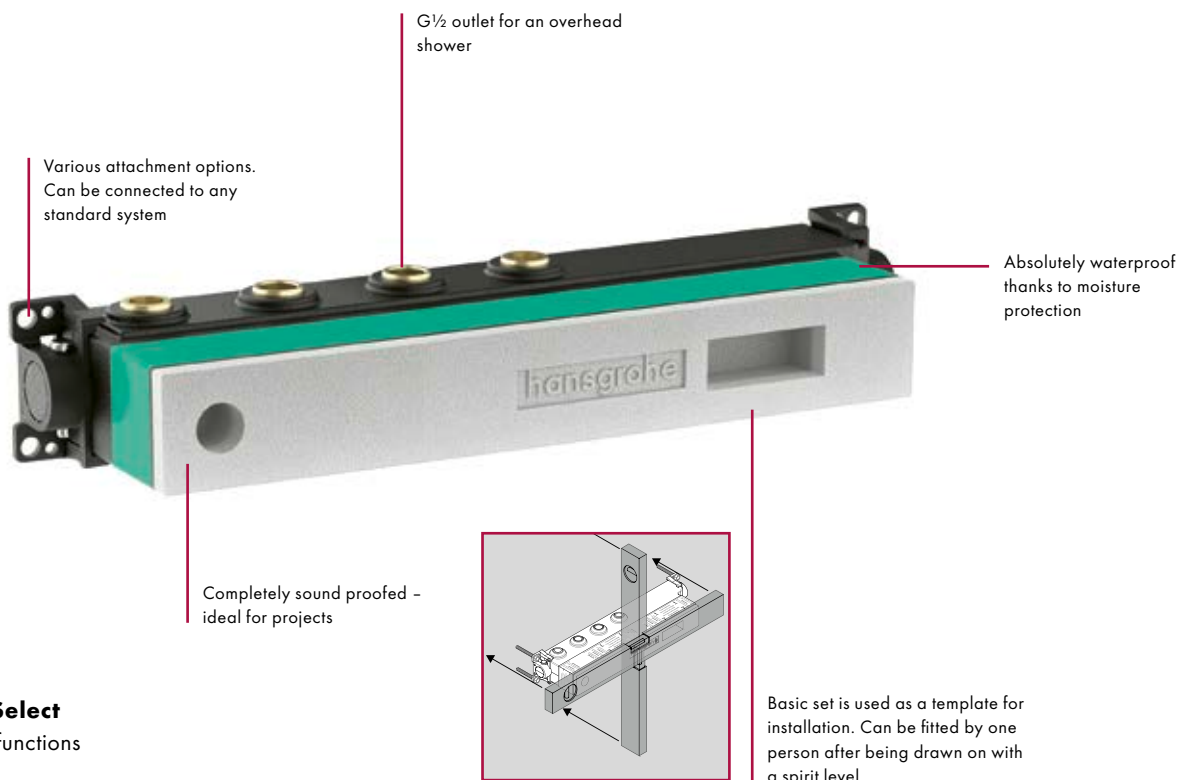

RainSelect

Basic installation for the new type of shower control

RainSelect is the shower control solution for the exclusive bathroom interior. A range of attachment options facilitate installation in the most diverse shower and bath areas. The thermostat is attached to the usual standard

connections, and can be combined with Rainmaker Select and any existing single or multi-spray overhead shower. The integration of thermostat, shower holder, hose connection and control of up to five functions including

volume control in a neat object makes planning safe and easy. The basic set is easy to install, and is also used as a template for installation.

Basic set RainSelect
Thermostat for 2 functions
15310180