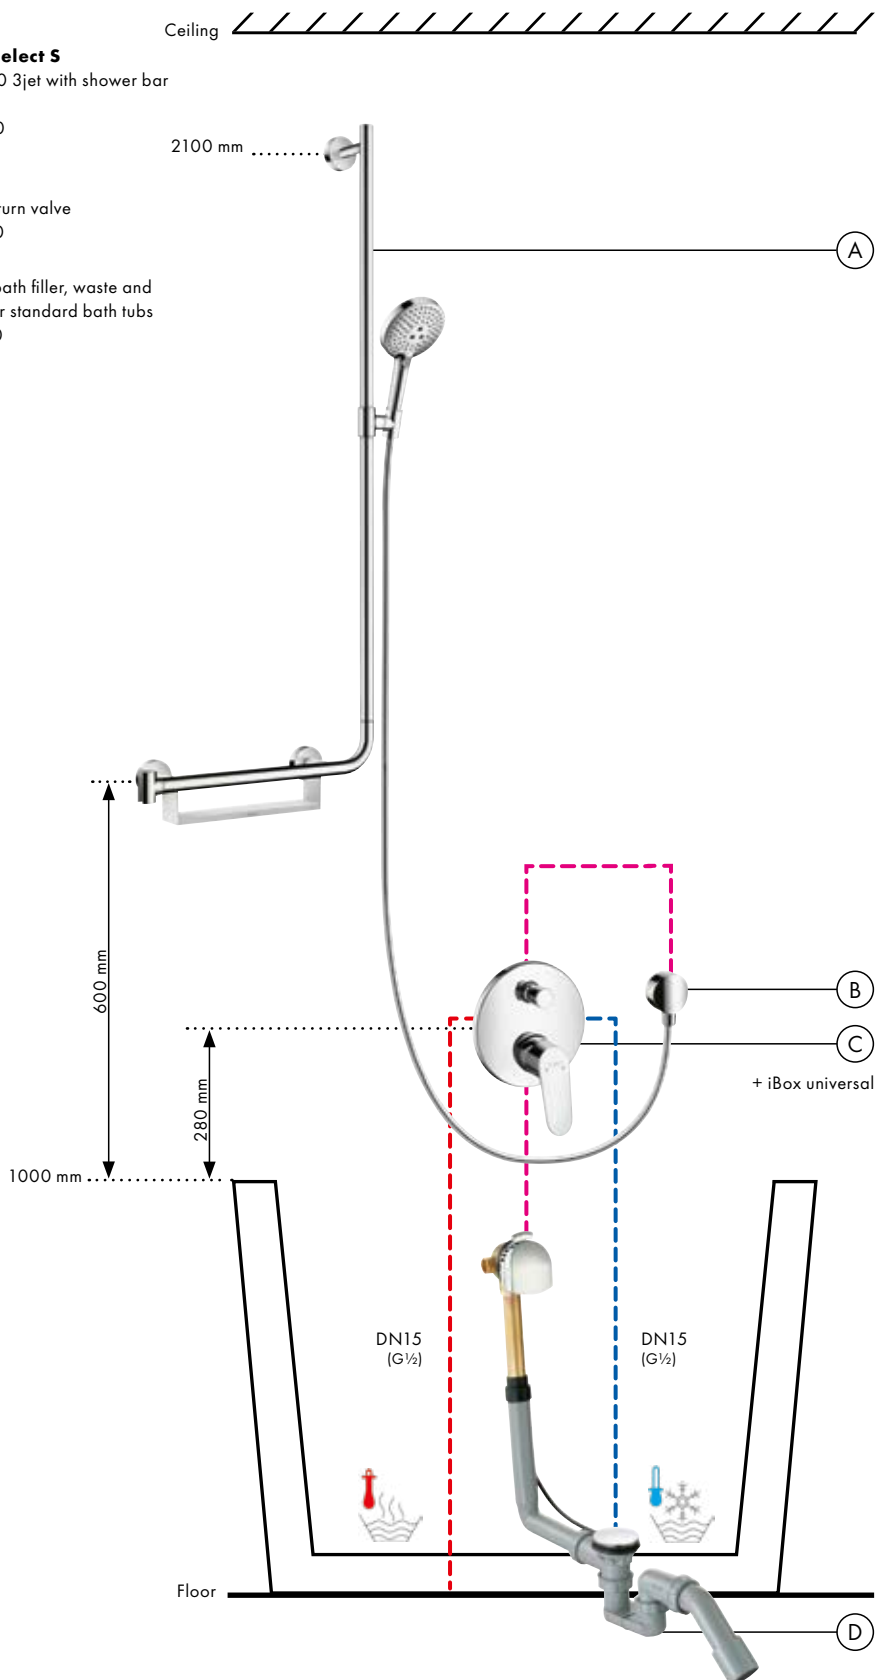

Concealed installation bath:

Focus single lever bath mixer concealed with Unica 'Comfort shower set

Components

Mixers

- ③ **Focus**
  Single lever bath mixer for concealed installation with integrated security combination according to EN1717 # 31946, -000
  Basic set iBox universal # 01800180

Showers

- ① **Raindance Select S**
  Shower set 120 3jet with shower bar 110 cm right # 26326, -000
- ② **FixFit**
  Wall outlet S without non-return valve # 27453, -000
- ④ **Exafill**
  Complete set bath filler, waste and overflow set for standard bath tubs # 58123, -000