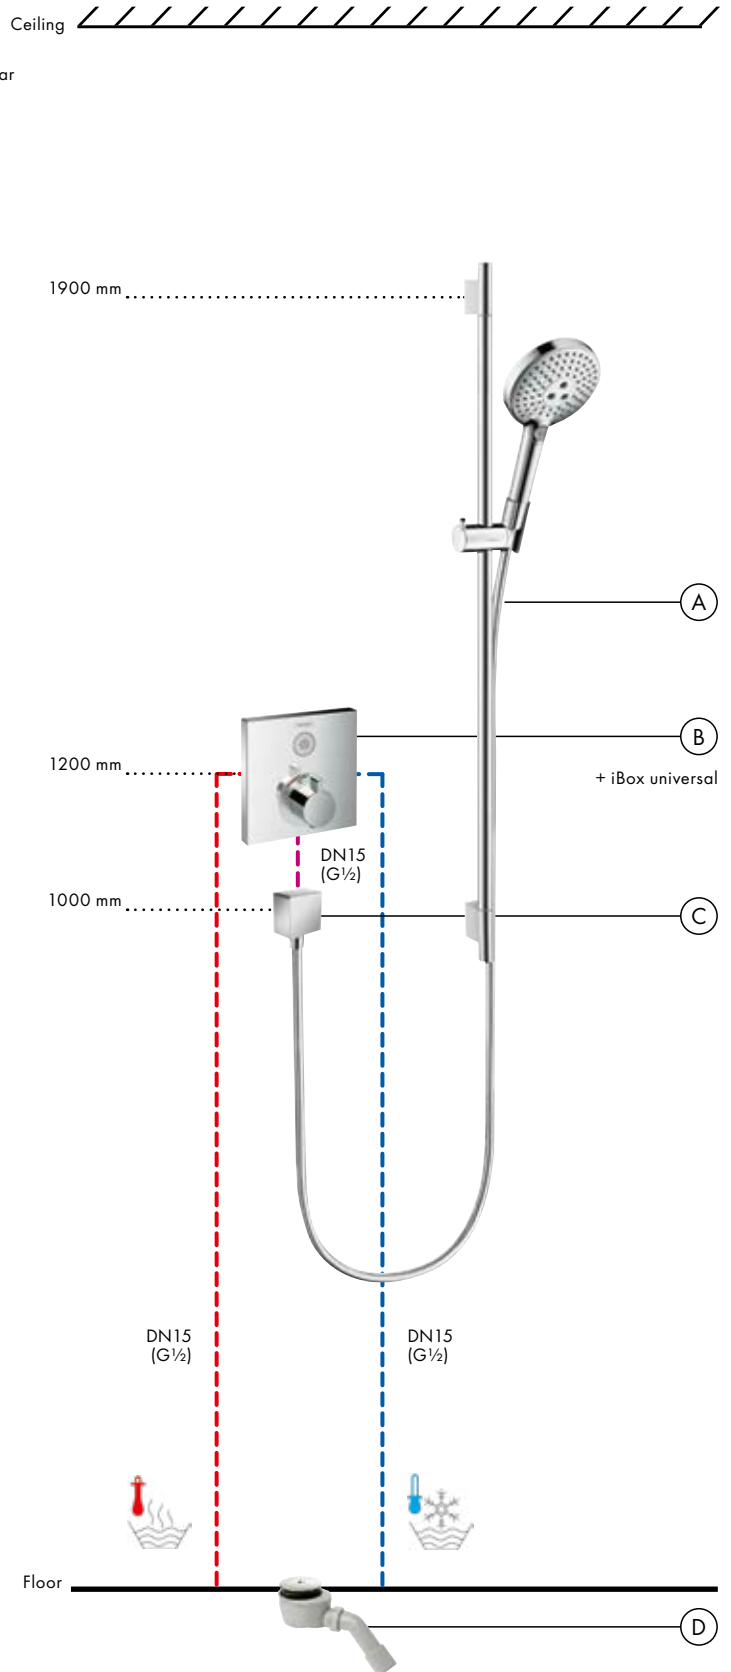

#### Showers

- (A) Raindance Select S**  
Shower set 120 3jet with shower bar 90 cm and soap dish  
# 26631, -000
- (C) FixFit**  
Wall outlet Square with non-return valve  
# 26455, -000
- (D) Staro**  
Complete set waste set 90  
# 60056, -000