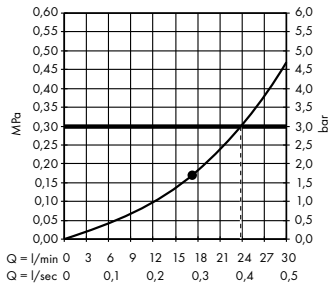

Concealed installation 3 functions:

RainSelect concealed thermostat with Rainfinity 360 1jet overhead shower, Rainfinity shoulder shower and Rainfinity 130 3jet hand shower

Components

Mixers

- ④ **RainSelect**
  Thermostat for concealed installation for 3 functions
  # 15381, -700
- **RainSelect**
  Basic set for 2 functions
  # 15310180

Showers

- ① **Rainfinity**
  Overhead shower 360 1jet
  # 26231, -700
  Ceiling connector S 10 cm
  # 27393, -700
- ② **Rainfinity**
  Shoulder shower 500 1jet with shower shelf
  # 26243, -700
- ③ **Rainfinity**
  Hand shower 130 3jet
  # 26864, -700
- **Rainfinity**
  Wall outlet Porter 500 with shower holder and shower shelf L
  # 26843, -700

Flow diagram

Rainfinity
Overhead shower 360 1jet
26231, -700