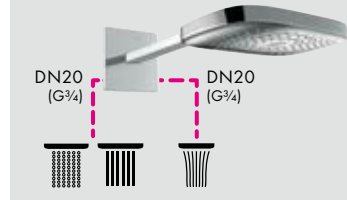

#### Showers

- Ⓐ **Raindance Rainfall** Overhead shower 180 2jet # 28433, -000

Basic set iBox universal # 01800180

Alternative:

- Raindance Select E** Overhead shower 300 3jet with shower arm 39 cm # 26468, -000