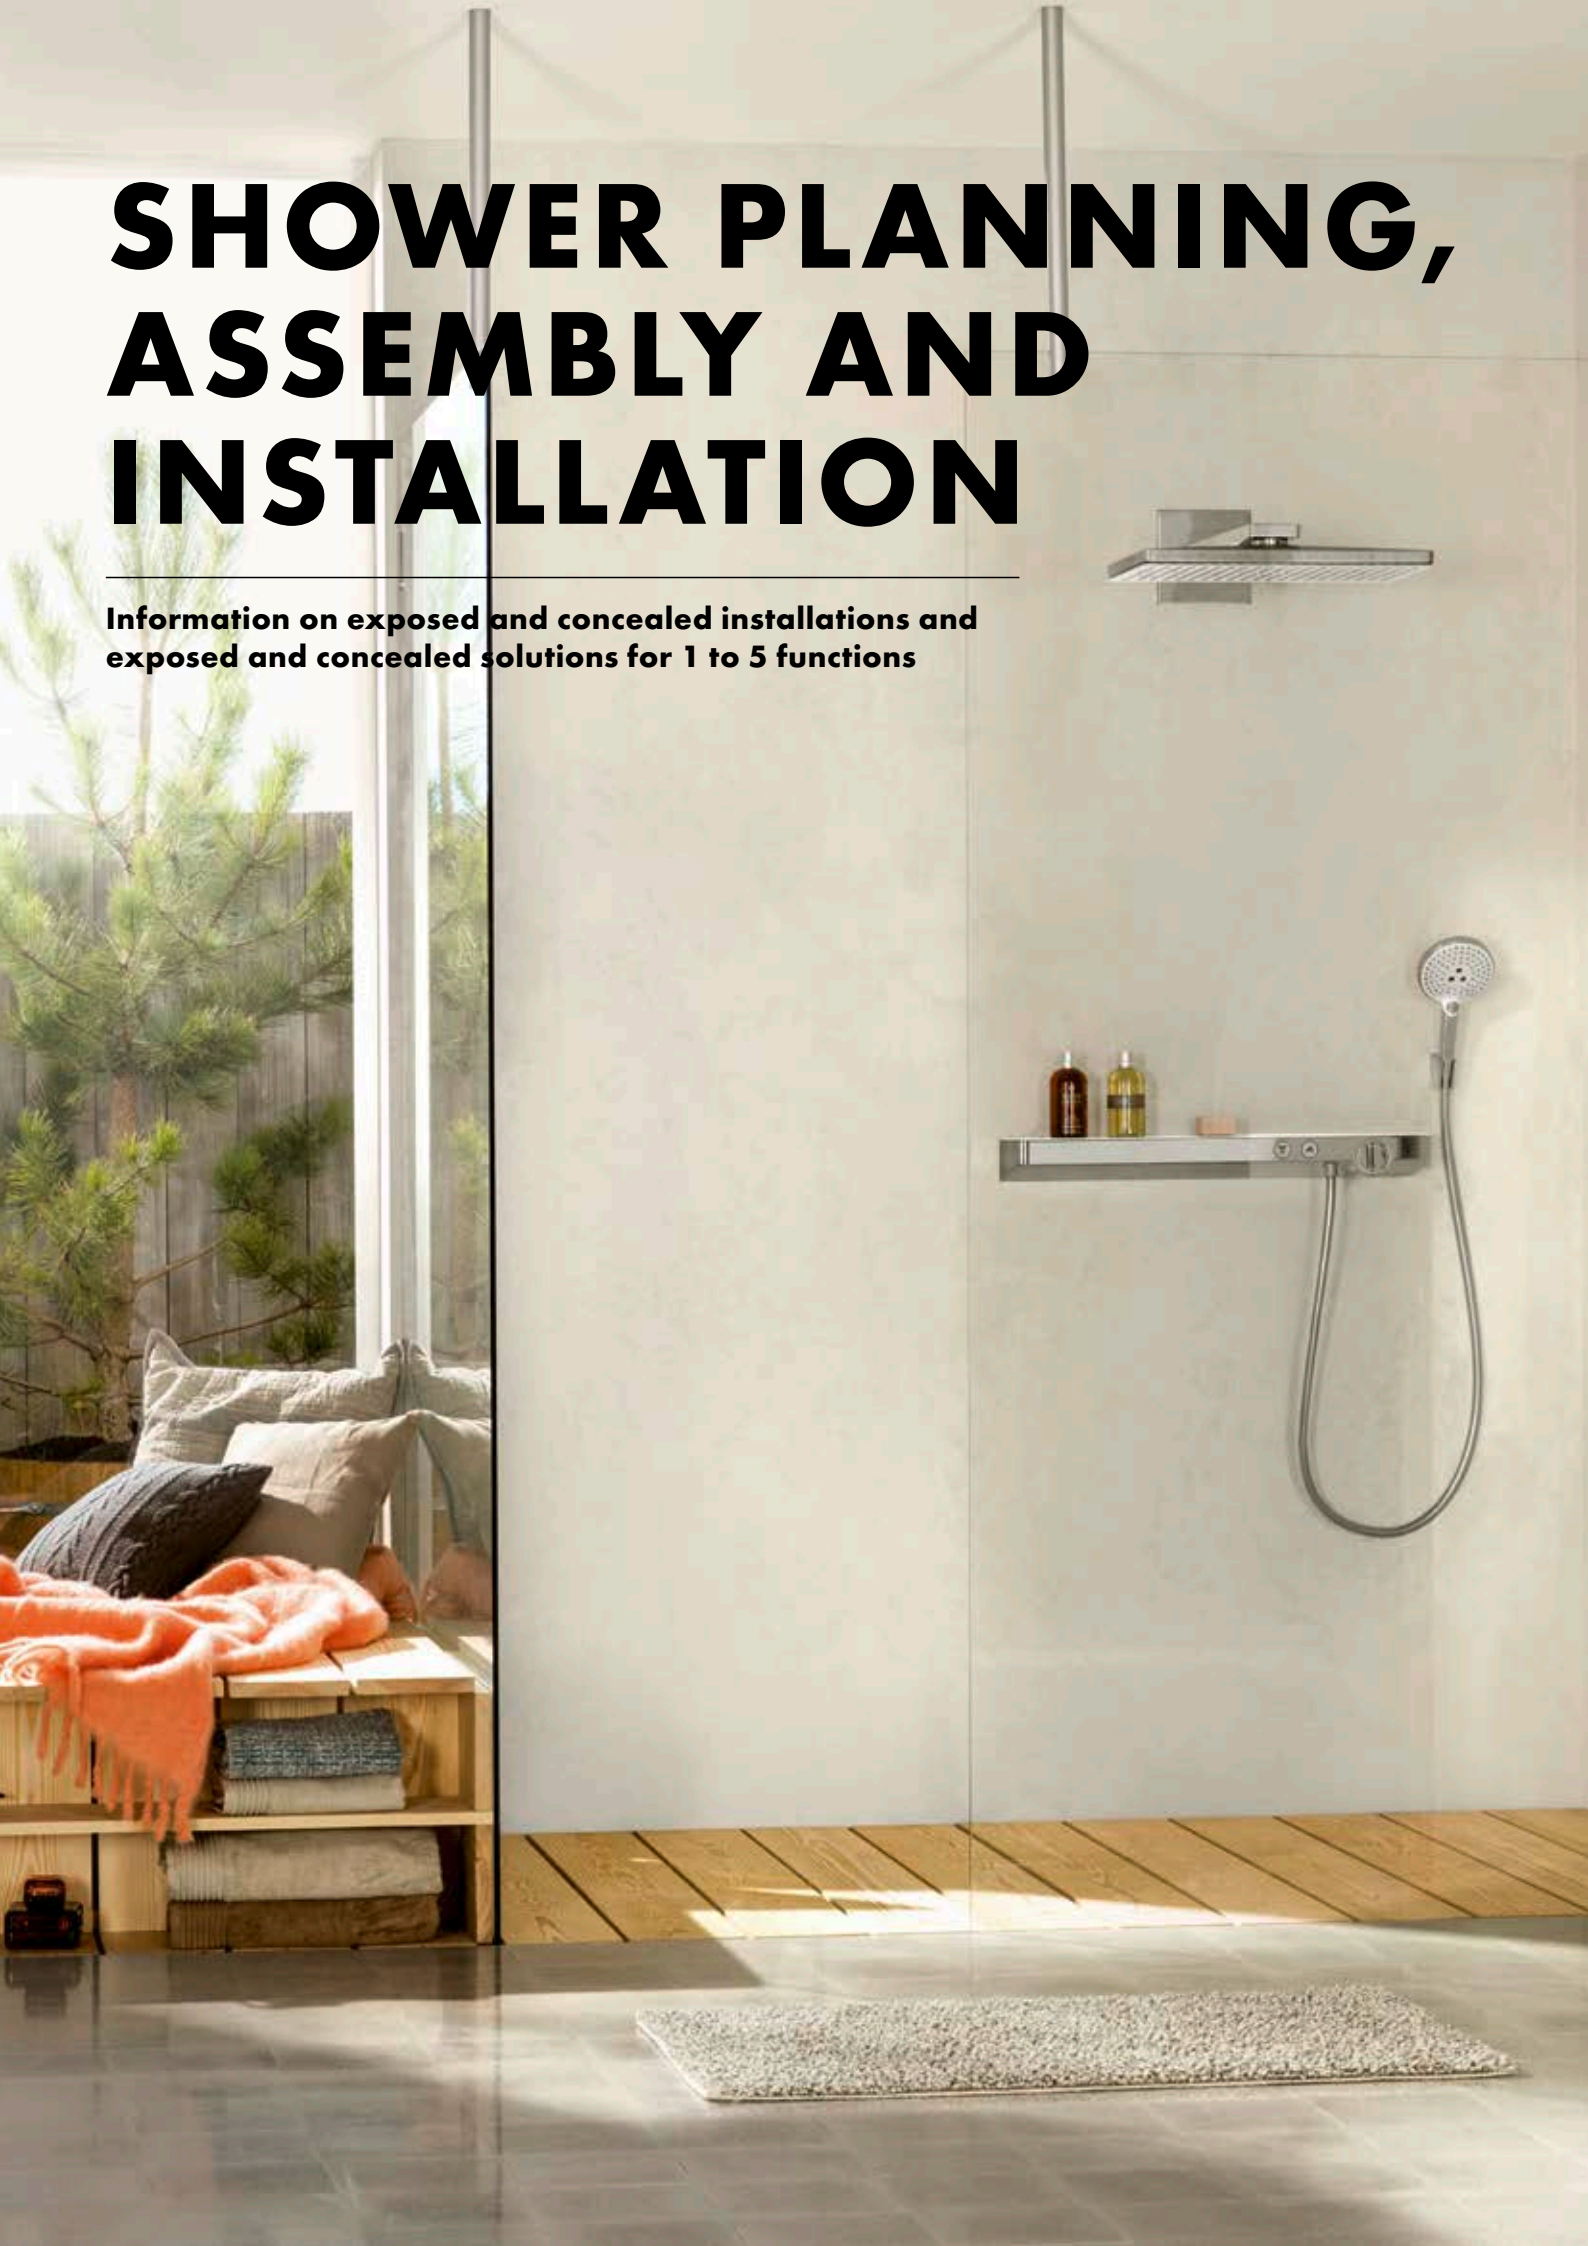

SHOWER PLANNING, ASSEMBLY AND INSTALLATION

Information on exposed and concealed installations and
exposed and concealed solutions for 1 to 5 functions