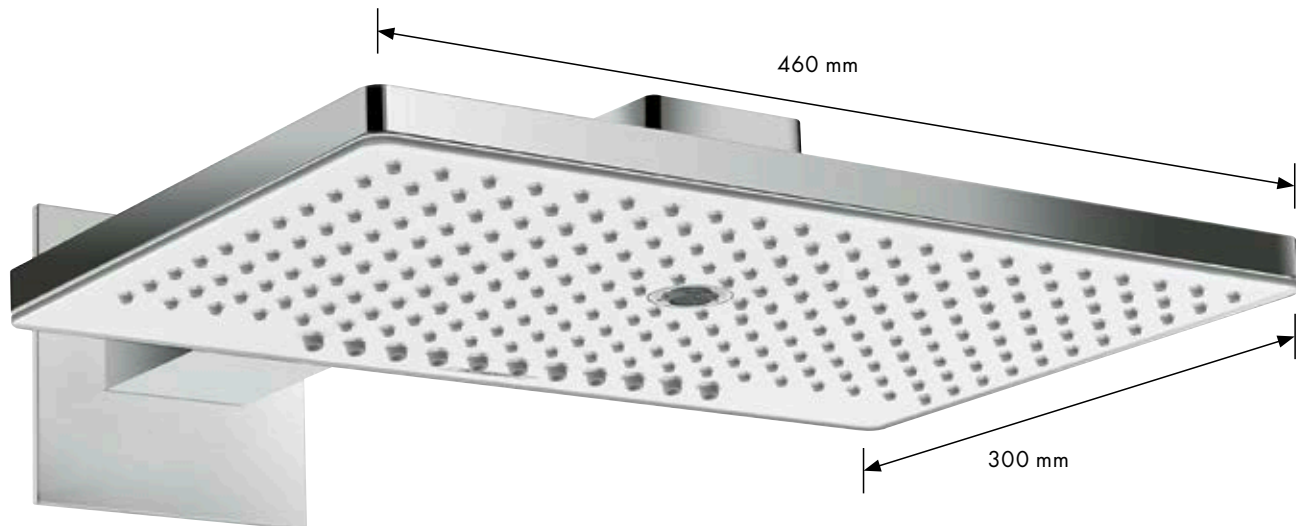

Rainmaker Select overhead showers

The new star in the shower

Rainmaker Select 460 3jet
Overhead shower