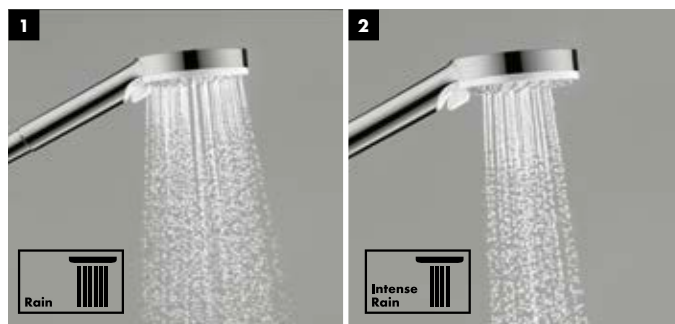

Crometta Hand shower

Easy savings in water, energy, CO₂ and hence costs

- (1) **Rain:** perfect for rinsing shampoo out of your hair.
  (2) **IntenseRain:** intensive water spray that activates and refreshes.