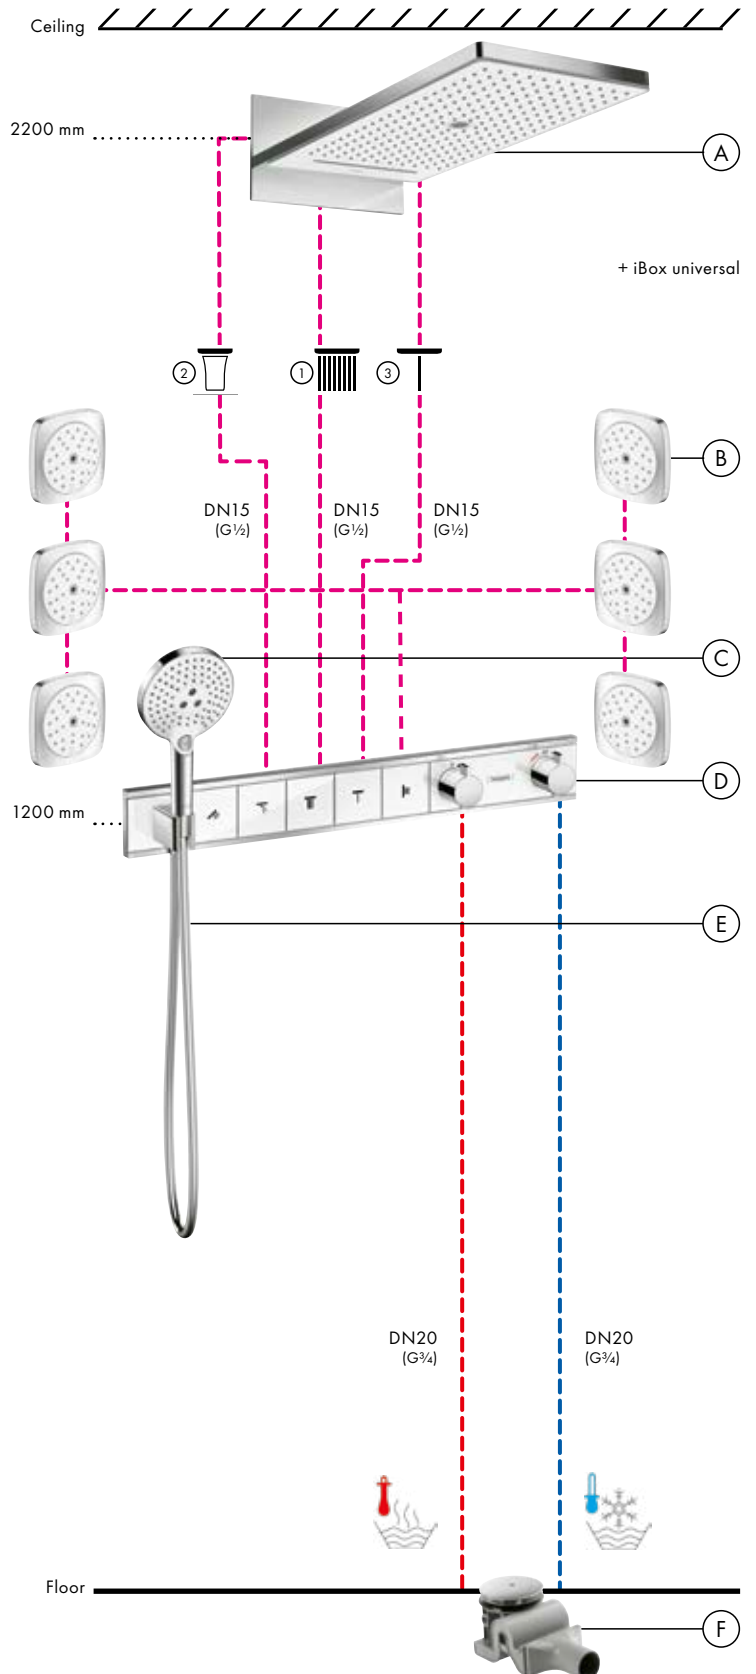

Legend

- ① RainAir
- ② Rain
- ③ Whirl