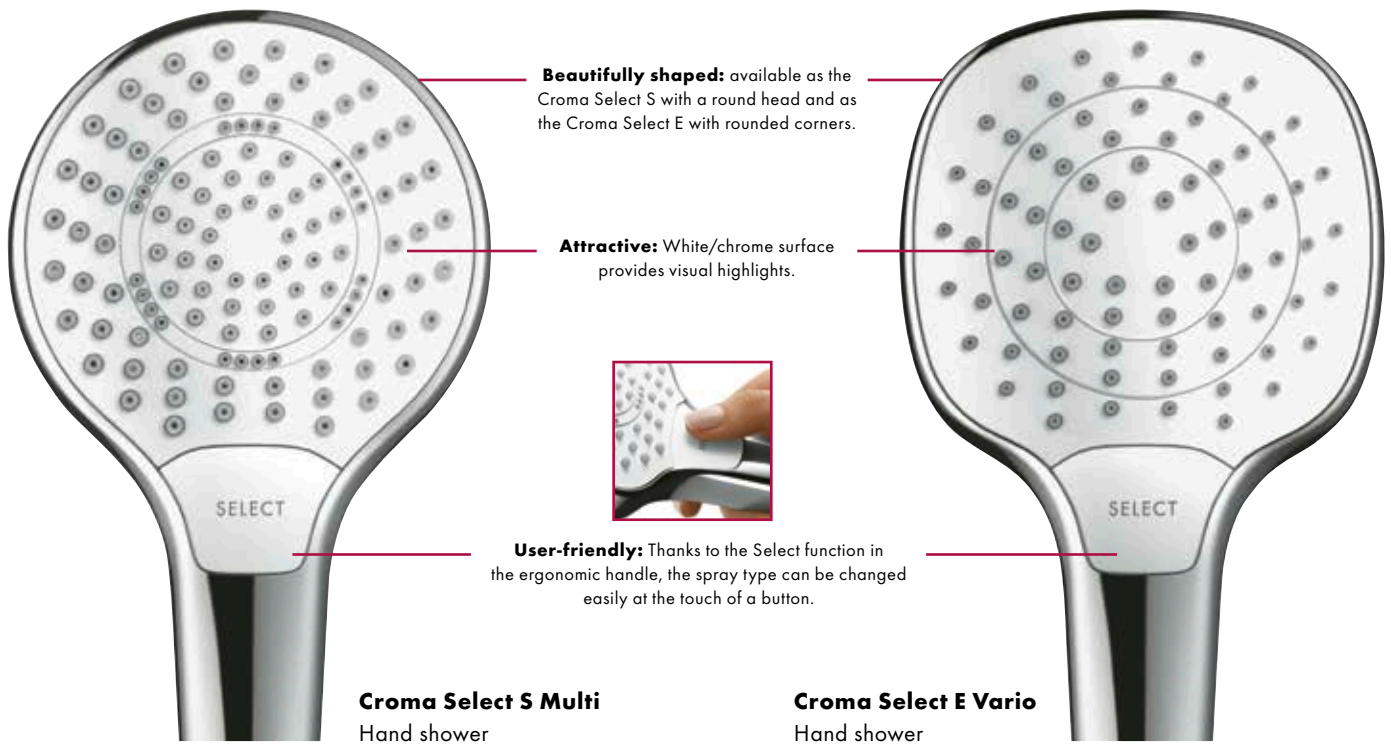

Croma Select hand shower

More comfort for everyone

- (1) **SoftRain:** soft, beneficial water spray.
- (2) **IntenseRain:** intensive water spray that activates and refreshes.
- (3) **Massage:** concentrated, revitalising spray.

- (1) **Rain:** perfect for rinsing shampoo out of your hair.
- (2) **IntenseRain:** intensive water spray that activates and refreshes.
- (3) **TurboRain:** the most powerful of all Rain sprays – for a refreshingly powerful showering experience.

Advantages and benefits

- Easy spray change at the touch of a button thanks to Select technology – now also in the Croma range
- 110 mm spray face with new spray types for any shower requirement: whether just rinsing out shampoo, winding down in the evening or being full of energy in the morning
- Easy to clean: thanks to QuickClean
- Also available in the water-saving EcoSmart version at just 7 l/min