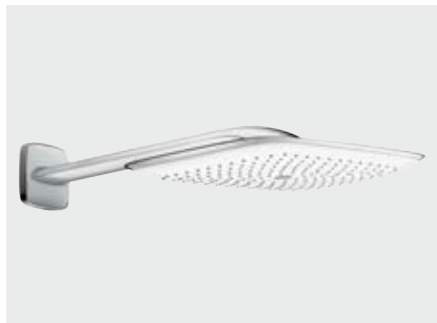

## PuraVida 110

**Attractive:** PuraVida emanates a special elegance and integrates perfectly in the bathroom, harmonising with white ceramics.

**Complete in itself:** Here pure elegance can be seen in all of the details. Moreover, the overhead shower is ergonomically shaped to completely cover the user's shoulders.