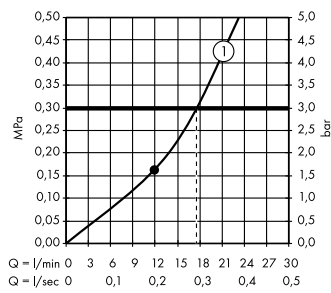

Concealed installation 2 functions:

ShowerSelect concealed thermostat with single-spray Rainmaker Select 460 1jet overhead shower and Raindance Select S 120 3jet hand shower

Components

Mixers

- **(B) ShowerSelect Glass**
  Thermostat for concealed installation for 2 functions
  # 15738, -600

  Basic set iBox universal
  # 01800180

Showers

- **(A) Rainmaker Select**
  Overhead shower 460 1jet with shower arm
  # 24003, -600
- **(C) Raindance Select S**
  Hand shower 120 3jet
  # 26530, -000
  Shower holder Porter S
  # 28331, -000
- **(D) Isiflex**
  Shower hose 160 cm
  # 28276, -000
  FixFit
  Wall outlet Square with non-return valve
  # 26455, -000
- **(E) Raindrain**
  Complete set waste set 90 XXL
  # 60067, -000

Alternative:
Raindance Select S
Overhead shower 300 2jet with shower arm 39 cm
27378, -000

Flow diagram

Rainmaker Select
Overhead shower 460 1jet with shower arm
24003, -600

Flow diagram

Raindance Select S
Hand shower 120 3jet
26530, -000