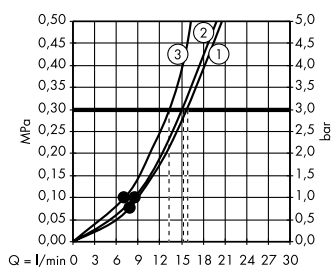

Flow diagram

Raindance Select S

Hand shower 120 3jet
26530, -000

Legend

- (1) RainAir
- (2) Rain
- (3) Whirl

• denotes minimum operating pressure