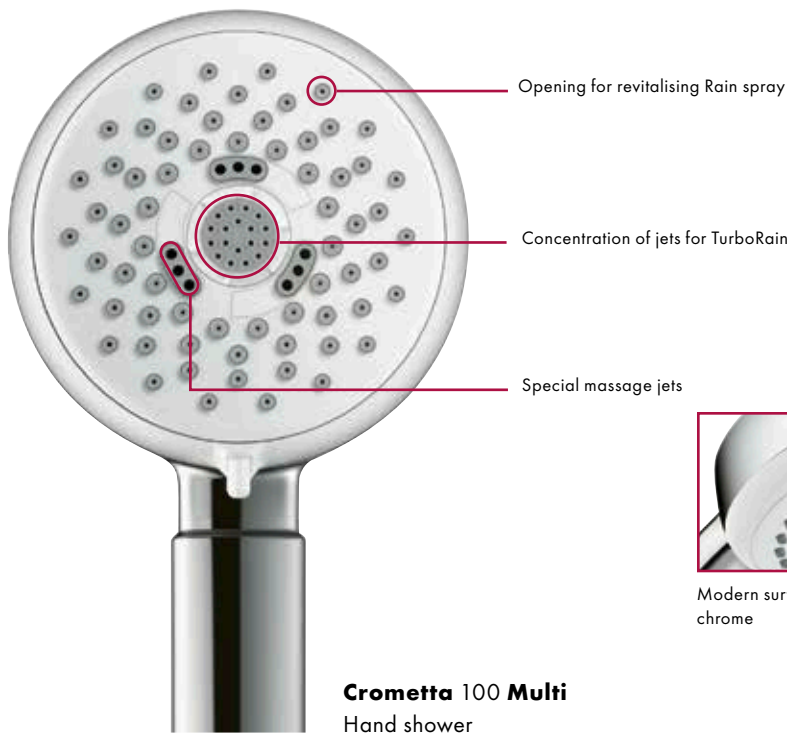

Crometta 100 hand shower

Genuine design at an irresistible price

- (1) **Rain:** revitalising shower rain.
  (2) **TurboRain:** the most powerful of all Rain sprays - for a refreshingly powerful showering experience.
  (3) **Massage:** powerful, pulsating spray.