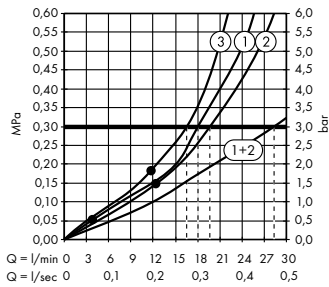

Flow diagram

Rainfinity
Overhead shower 360 3jet with wall connector
26234, -700

Legend

- ① Intense PowderRain
- ② PowderRain
- ③ RainStream

Flow diagram

Rainfinity
Hand shower 130 3jet
26864, -700