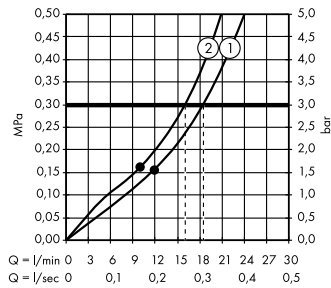

Concealed installation 3 functions:

ShowerSelect concealed thermostat with two-spray Rainmaker Select 460 2jet overhead shower and Raindance Select S 120 3jet hand shower

Components

Mixers

(C) ShowerSelect Glass
Valve for concealed installation for 3 functions
15736, -400
Basic set iBox universal
01800180

(D) ShowerSelect Glass
Thermostat HighFlow for concealed installation
15734, -400
Basic set iBox universal
01800180

Alternative:

ShowerSelect S
Thermostat HighFlow for concealed installation
15741, -000

ShowerSelect S
Valve for concealed installation for 3 functions
15745, -000

Isiflex
Shower hose 160 cm with volume control
28248, -000

Showers

(A) Rainmaker Select
Overhead shower 460 2jet with shower arm 46.1 cm
24005, -400
Basic set iBox universal
01800180

(B) Raindance Select S
Hand shower 120 3jet
26530, -400
FixFit
Wall outlet square with shower holder
26486, -000

Isiflex
Shower hose 125 cm
28272, -000
(E) Complete set waste set 90 XXL
60067, -000

Alternative:

Raindance Rainfall
Overhead shower 180 2jet
28433, -000

Flow diagram

Rainmaker Select
Overhead shower 460 2jet with shower arm
24005, -400

Legend

- (1) Rain XL
- (2) RainStream

Flow diagram

Raindance Select S
Hand shower 120 3jet
26530, -400