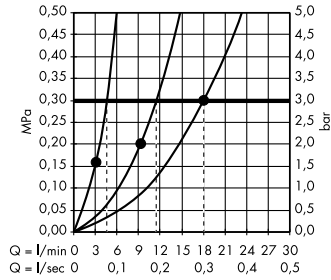

Flow diagram

PuraVida

Body shower 100 1jet
28430, -400