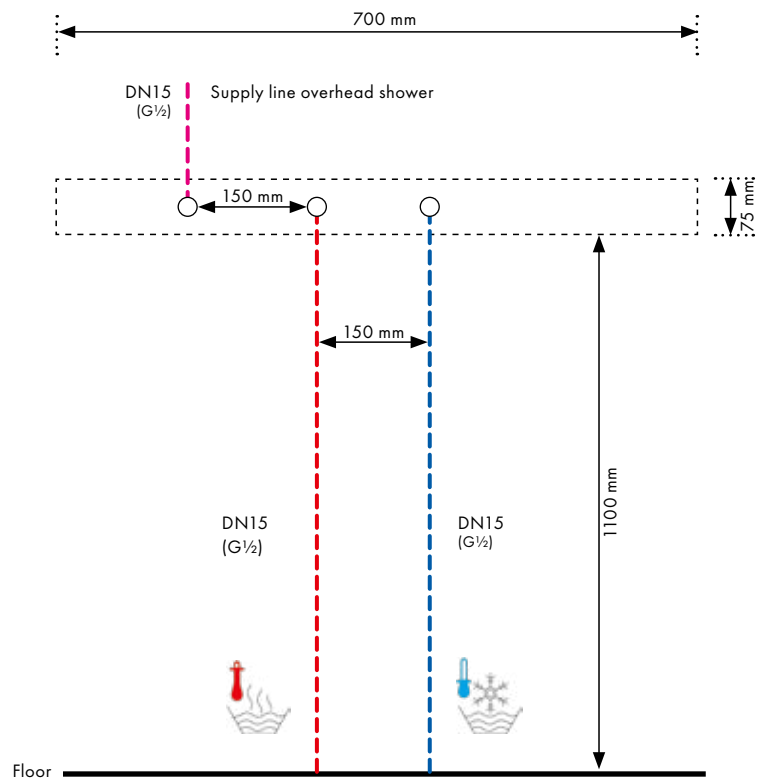

Installation ShowerTablet Select 700

The new ShowerTablets are the first hansgrohe exposed thermostats that also control a single-spray overhead shower on a G $\frac{1}{2}$ wall connection. And with absolute ease at the touch of a button on the ShowerTablet Select 700. The innovative surface-concealed

installation is a genuine highlight, in both technology and visual appeal. The 700 mm wide storage shelf also offers space for all paraphernalia and can be cleaned easily thanks to its high-quality glass surface.

ShowerTablet Select

Thermostat 700 universal for exposed installation for 2 functions
13184, -000, -400

Exposed/concealed installation for 2 functions: The ShowerTablet Select 700 is installed on commercially available connections (G $\frac{1}{2}$). The specified measurements are the distance between the hot and cold pipes and the connection for the supply line to the overhead shower. The overhead shower itself can be placed anywhere in the shower area.