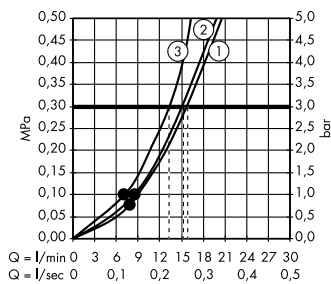

Flow diagram

Raindance Select S

Hand shower 120 3jet
26530, -400

Legend

- (1) RainAir
- (2) Rain
- (3) Whirl

• denotes minimum operating pressure