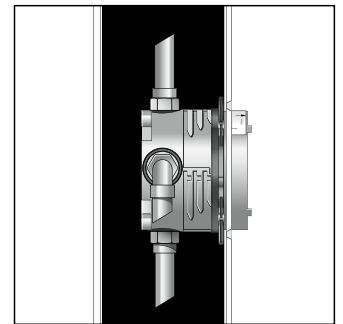

Installation on prefab house mounting panels or prefab shell