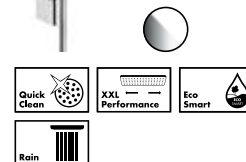

Croma Select E
Shower set 1jet with shower bar 65 cm
26584, -400 16 l/min
26585, -400 EcoSmart 9 l/min
Shower set 1jet with shower bar 90 cm
(not shown)
26594, -400 16 l/min
26595, -400 EcoSmart 9 l/min