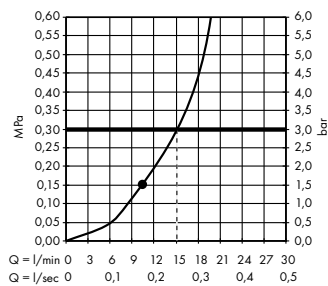

Concealed installation 2 functions:

ShowerSelect S concealed thermostat with Croma 280 Air 1jet overhead shower, Unica 'Comfort shower bar and foot support

Components

Mixers

- **(C) ShowerSelect S**
  Thermostat for concealed installation for 2 functions
  # 15743, -000

  Basic set iBox universal
  # 01800180
- **(D) FixFit**
  Wall outlet S without non-return valve
  # 27453, -000
- **(E) Unica**
  Foot support Comfort
  # 26329, -000

Showers

- **(A) Croma**
  Overhead shower 280 1jet
  # 26220, -000
  Shower arm 38.9 cm
  # 27413, -000
- **(B) Raindance Select S**
  Shower set 120 3jet with shower bar 110 cm right
  # 26326, -000
- **(F) Raindrain**
  Complete set waste set 90 XXL
  # 60067, -000

Flow diagram

Croma

Overhead shower 280 1jet
26220, -000

Legend

- ① Rain

Flow diagram

Raindance Select S

Hand shower 120 3jet
26530, -000