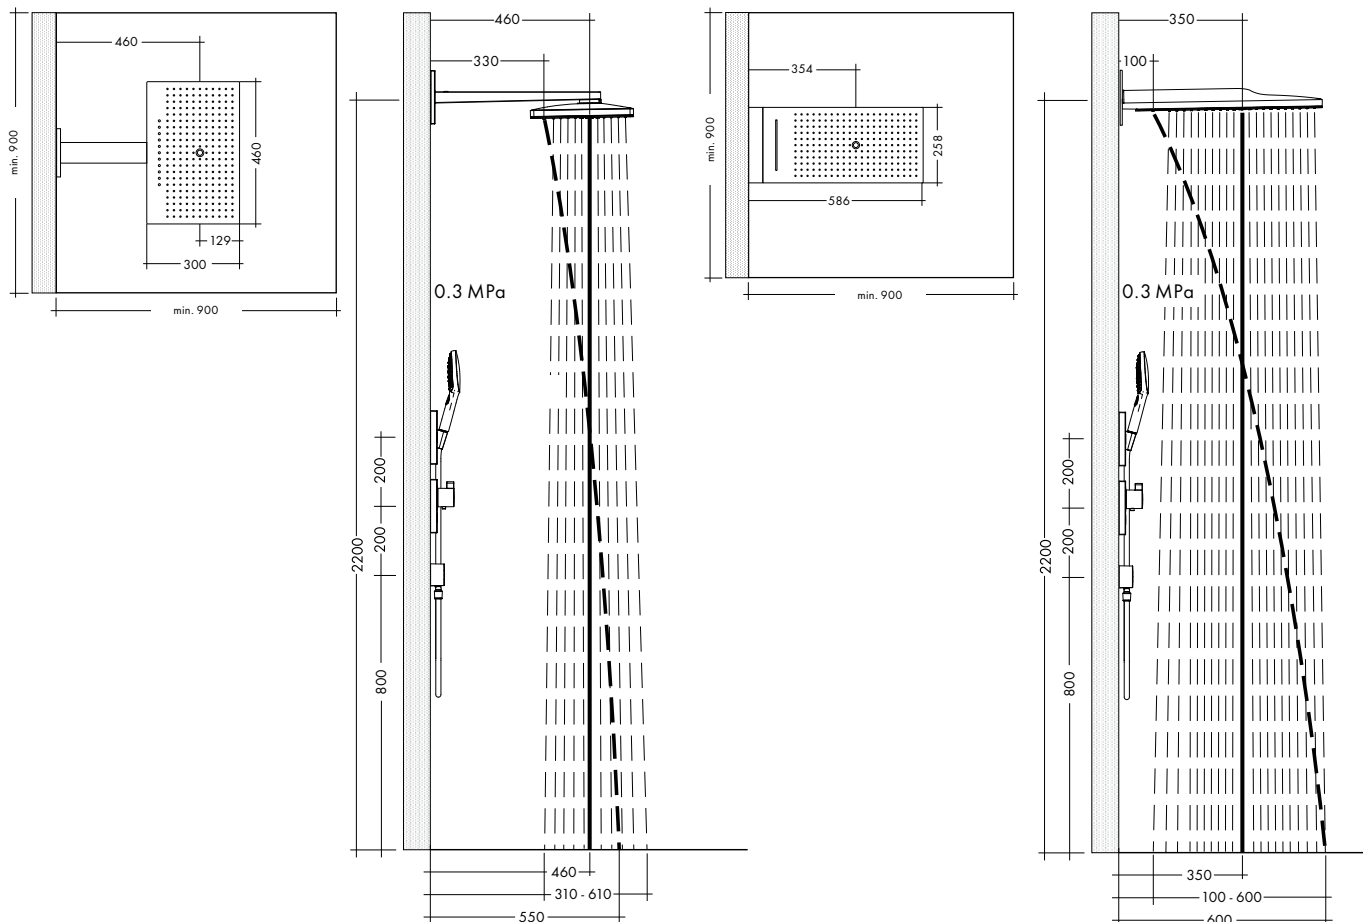

Wall mounting

Please consider in your plans the size and design of the shower cubicle, and the outlet angles and reaches of each spray type.

All dimensions in mm