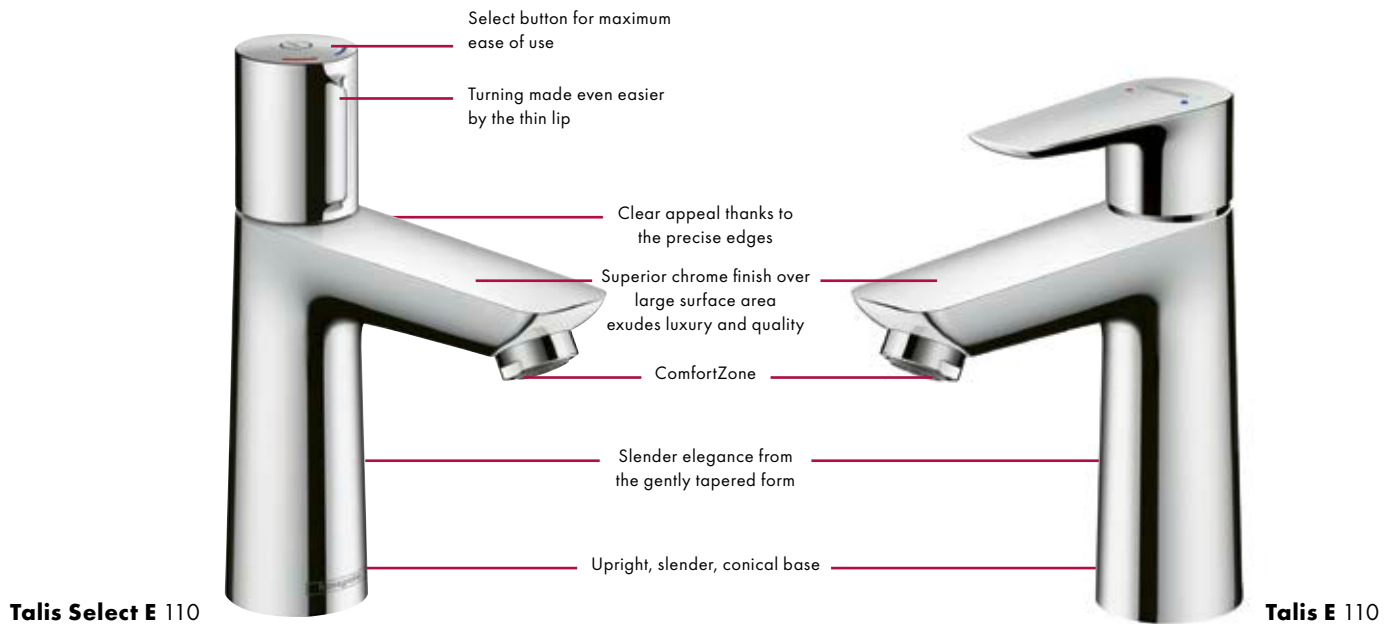

Talis Select E/Talis E

Comfort in its most natural form

User-friendly: Whether with a finger, arm or elbow – the Select button makes operation easier than ever.