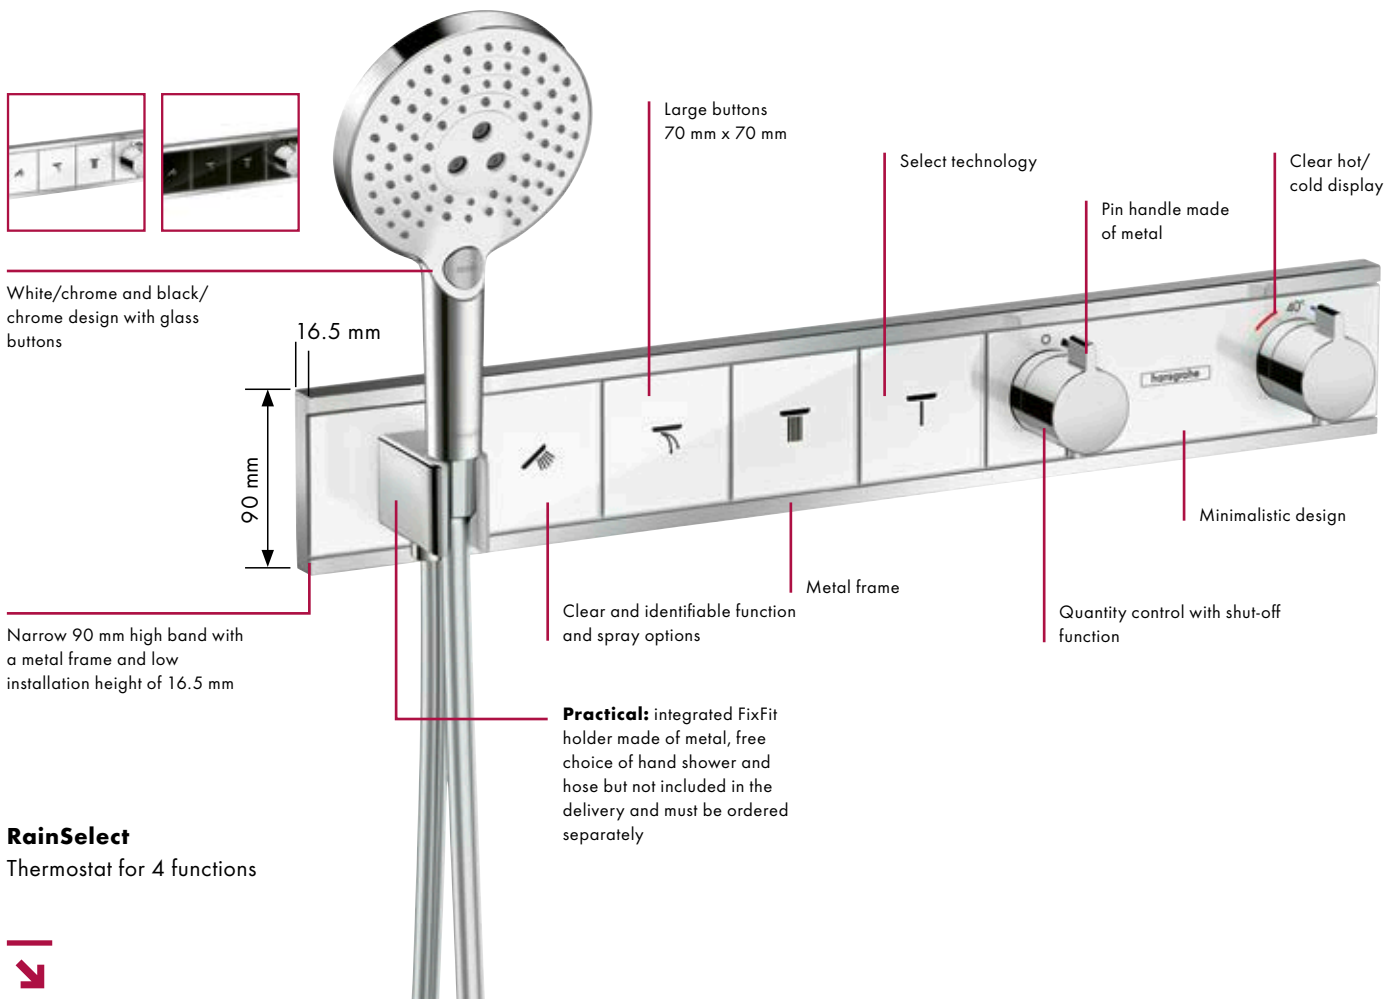

RainSelect

Change over to elegance

The shape of the RainSelect creates an unknown elegance in the bathroom. The new installation method facilitates thin attachments to the wall, and delights with its filigree, relief-

like appeal. This opens up a whole variety of new design options. However, the RainSelect also has much to offer in the way of functionality: It allows up to 5 functions to use

the innovative and intuitive Select technology. Furthermore, a holder is integrated for the hand shower.

RainSelect

Thermostat for 4 functions

Advantages and benefits

- Range of options available, including shower version with up to 5 functions and a bath version with 2 functions
- Convenient: Select technology with large, soft-click buttons make it easy for anyone to operate
- Design: Sleek, linear, rectangular design is ideal for large showers, utilising the space well
- Durable: Icons on the select buttons are wear-resistant thanks to clever finishing