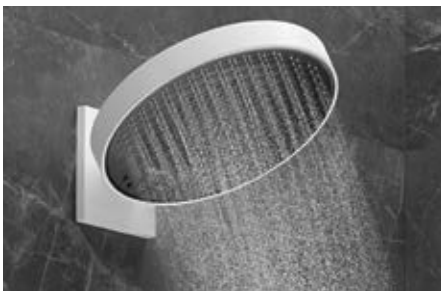

Rainfinity: Thanks to the innovative design, the spray softly envelops your body like a coat made of a thousand tiny drops.