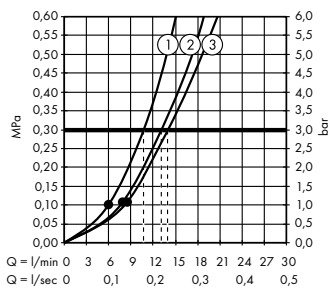

Concealed installation 3 functions:

RainSelect concealed thermostat with Rainfinity 360 1jet overhead shower, Rainfinity shoulder shower and Rainfinity 130 3jet hand shower

Components

Mixers

- ④ **RainSelect**
  Thermostat for concealed installation for 3 functions
  # 15381, -700
- **RainSelect**
  Basic set for 2 functions
  # 15310180

Showers

- ① **Rainfinity**
  Overhead shower 360 1jet
  # 26231, -700
  Ceiling connector S 10 cm
  # 27393, -700
- ② **Rainfinity**
  Shoulder shower 500 1jet with shower shelf
  # 26243, -700
- ③ **Rainfinity**
  Hand shower 130 3jet
  # 26864, -700
- **Rainfinity**
  Wall outlet Porter 500 with shower holder and shower shelf L
  # 26843, -700

Flow diagram

Rainfinity
Overhead shower 360 1jet
26231, -700

Flow diagram

Rainfinity
Shoulder shower 500 1jet with shower shelf
26243, -700

Flow diagram

Rainfinity
Hand shower 130 3jet
26864, -700

Legend

- ① PowderRain

Legend

- ① PowderRain

Legend

- ① MonoRain
- ② Intense PowderRain
- ③ PowderRain

Shower planning

• denotes minimum operating pressure