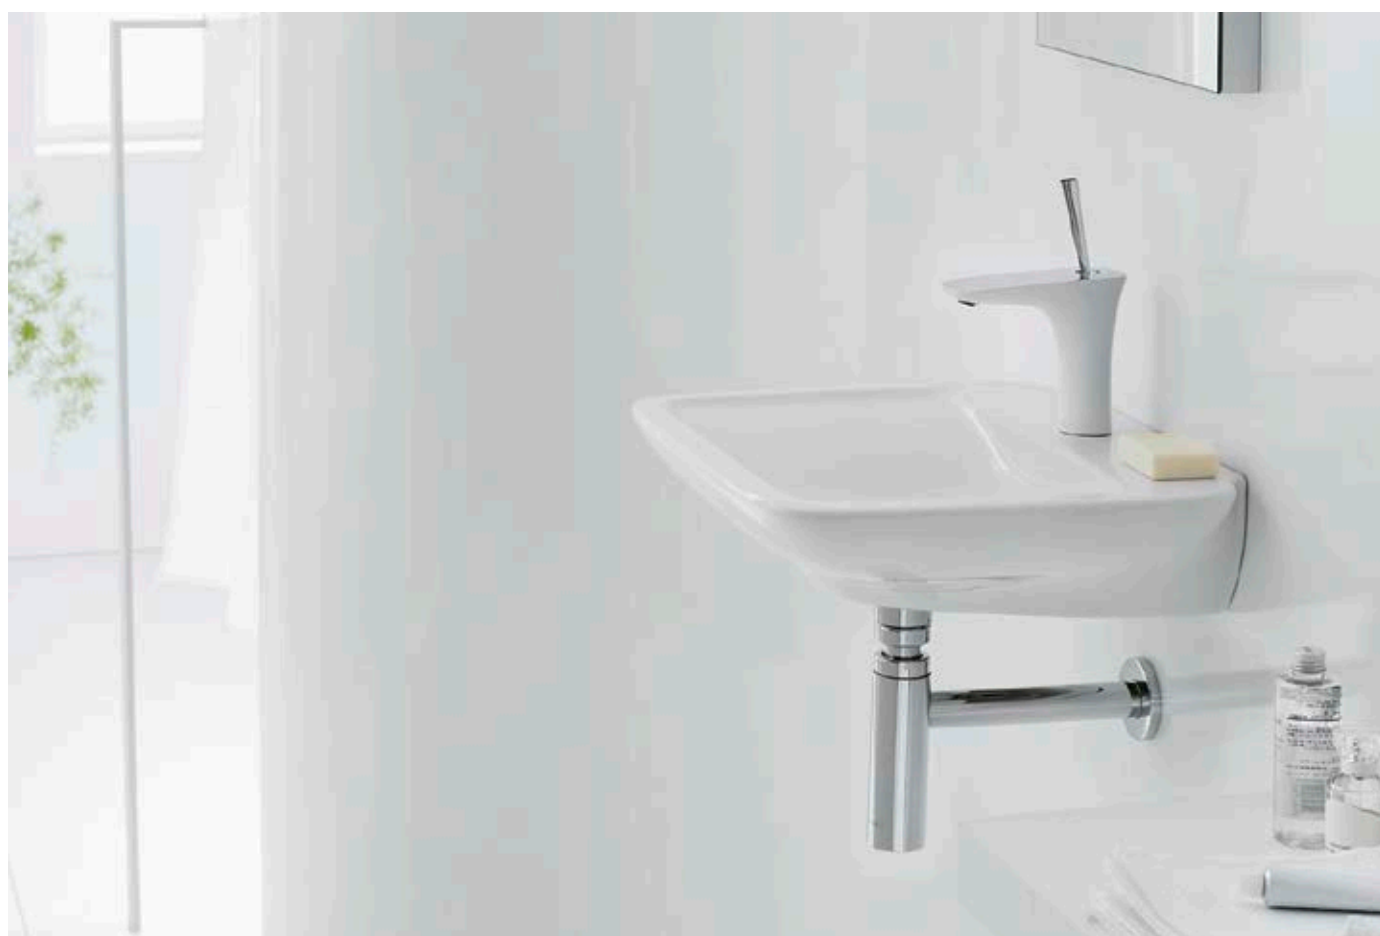

hansgrohe waste systems

Discreet design, perfect function

Cleanliness is indispensable for well being in the bathroom. For this reason, hansgrohe has developed a large number of innovative waste systems. The used water can

then drain off quickly and easily. Flexible models like Exafill, Flexaplus, Raindrain and Flowstar are easy to install and in addition are perfectly easy to use. Overflow control and

other intelligent functions maintain comfort on a high level for a very long time.

Push-Open: The Push-Open waste is opened and closed at the tap of a finger and water can collect and drain off very easily.