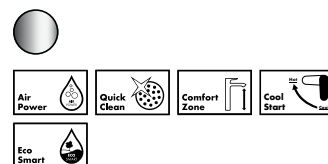

NEW

A41 Soap-/lotion dispenser
40438, -000, -800

▀ Fits Focus M42