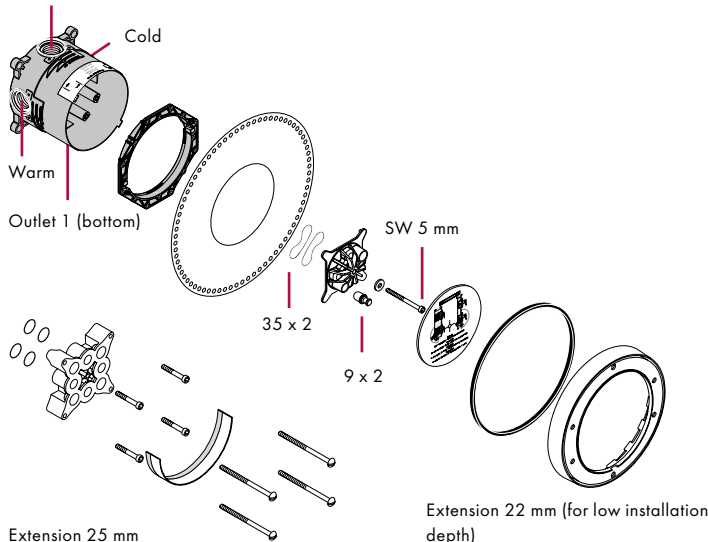

Outlet 2, e.g. shower (top)

Cold

Warm

Outlet 1 (bottom)