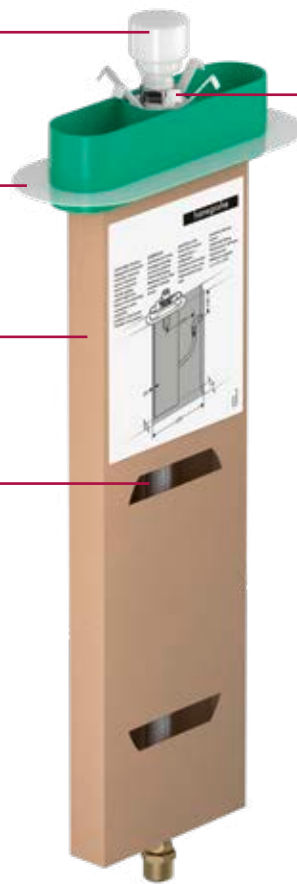

Holder for the connection hose prevents the shower hose from falling behind the bath tub