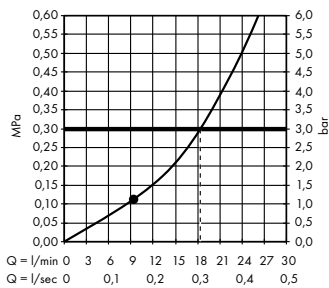

Flow diagram

Rainfinity
Shoulder shower 500 1jet with shower shelf
26243, -700

Flow diagram

Rainfinity
Hand shower 130 3jet
26864, -700