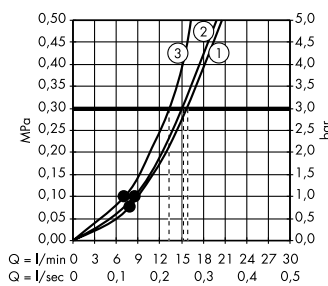

Legend

- ① RainAir
- ② Rain
- ③ Whirl