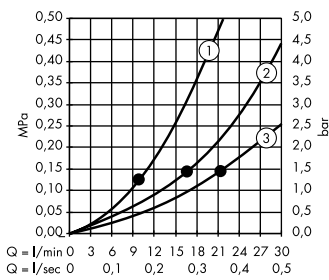

Flow diagram

Raindance Rainfall
Overhead shower 180 2jet
28433, -000

Legend

- ① RainAir
- ② RainFlow
- ③ RainAir + RainFlow

Flow diagram

Raindance Select S
Hand shower 120 3jet
26530, -400