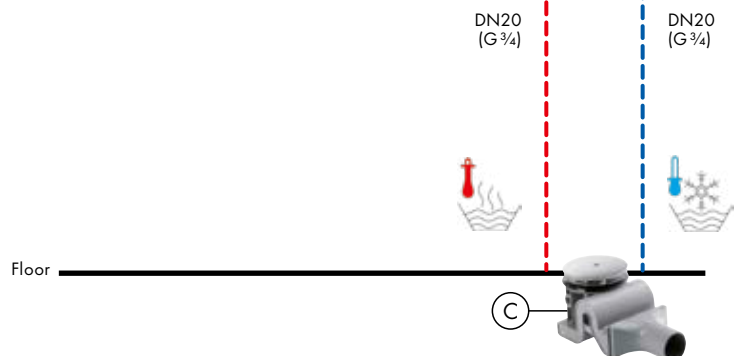

• denotes minimum operating pressure