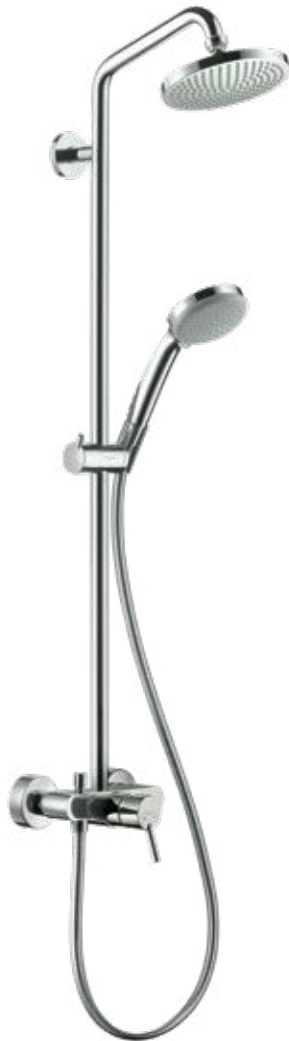

Croma/Crometta Showerpipes

Croma

Showerpipe 160 1jet with thermostat
Shower arm length 270 mm
Height of the Showerpipe can be reduced

- Croma 160 1jet overhead shower
- Croma 100 Vario hand shower
- Ecostat Comfort thermostatic mixer
  # 27135, -000 17 l/min

Croma

Showerpipe 160 1jet with single lever mixer
Shower arm length 270 mm
Height of the Showerpipe can be reduced

- Croma 160 1jet overhead shower
- Croma 100 Vario hand shower
  # 27154, -000 16 l/min

Crometta

Showerpipe 160 1jet with thermostat
Shower arm length 350 mm
Height of the Showerpipe can be reduced

- Crometta 160 1jet overhead shower
- Crometta 100 Vario hand shower
- Ecostat Universal thermostatic mixer
  # 27264, -400 17 l/min
- # 27265, -400 EcoSmart 9 l/min

Showerpipe 160 1jet with single lever mixer
27266, -400 16 l/min (not shown)