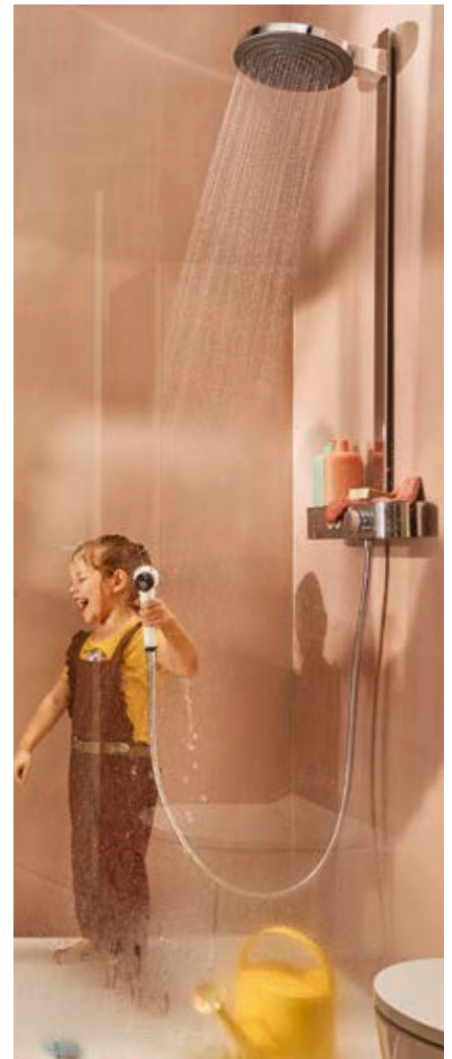

The rounded, harmonious shapes make you feel **welcome, warm, and comfortable.**

And the Pulsify S shower with PowderRain offers you relaxing moments in everyday life.

Feels like a wonderland

From ceramics to furniture, from colors to materials, from top to toe – this bathroom is designed to break out of the family routine. Natural materials combined with expressive colors, well-designed ceramics perfectly complemented by matching furniture, and incomparable water experiences spread positive energy and make you feel joy, happiness, and security like never before. Thanks to the use of certified and sustainable raw materials, the integration of water- and energy-saving products, and the timeless design, this bathroom is a commitment to sustainable living. The generous use of plants underlines this attitude, creates a pleasant indoor climate, and inspires adventurous moments in the family bathroom.

The interplay of materials, the handmade tiles, and the playful wallpaper are true highlights for your eyes. Resonating with the slightly rounded shower and the ceramics, the curves are taken up in the space at different levels, creating a beautiful background for all kinds of unforgettable family moments. But this is just the beginning of a story that you can continue to write for yourself. An invitation to express your personality by choosing and customizing your very own hansgrohe family bathroom.