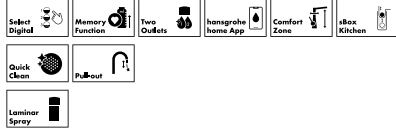

Aqittura M91

FilterSystem 210, pull-out spout, 1jet, sBox, starter set
76800000 Chrome
76800670 Matt Black
76800800 Stainless Steel Finish