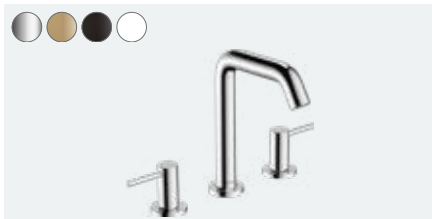

Tecturis S

3-hole basin mixer 150 with push-open waste set

# 73330000	Chrome	Q2/2023
# 73330140	Brushed Bronze	Q2/2023
# 73330670	Matt Black	Q2/2023
# 73330700	Matt White	Q2/2023