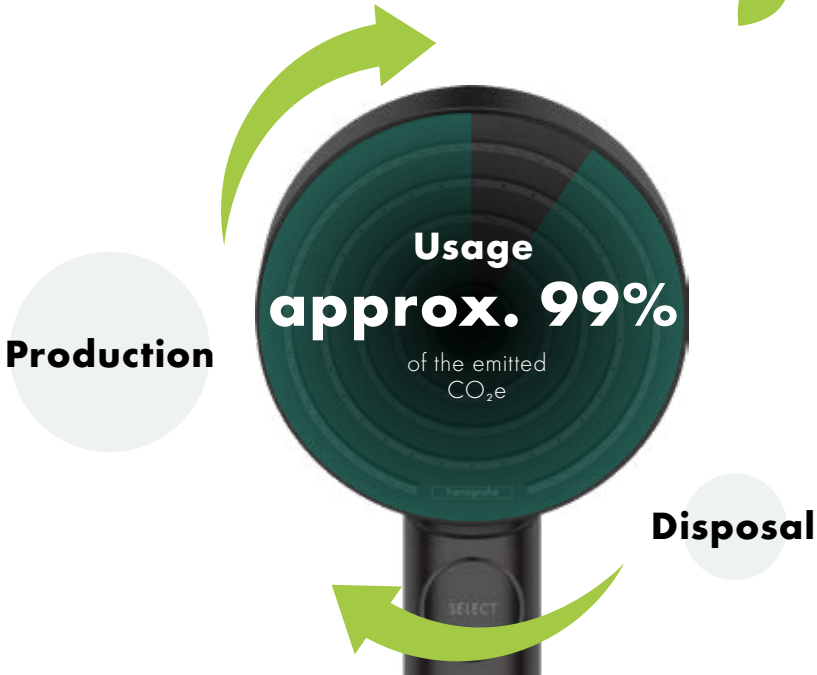

Our path to green transformation

Life cycle analysis of a hand shower

The usage phase of a hand shower is by far the most CO₂-intensive. Approximately **1,000 times more** CO₂ is emitted than during the production. That is why we see it as our mission to adjust our entire shower and faucet range to "ECO" by 2030. In concrete terms, this means that we will reduce the water and/or energy consumption of water-bearing products in usage by at least 22 percent compared to the 2020 base year.