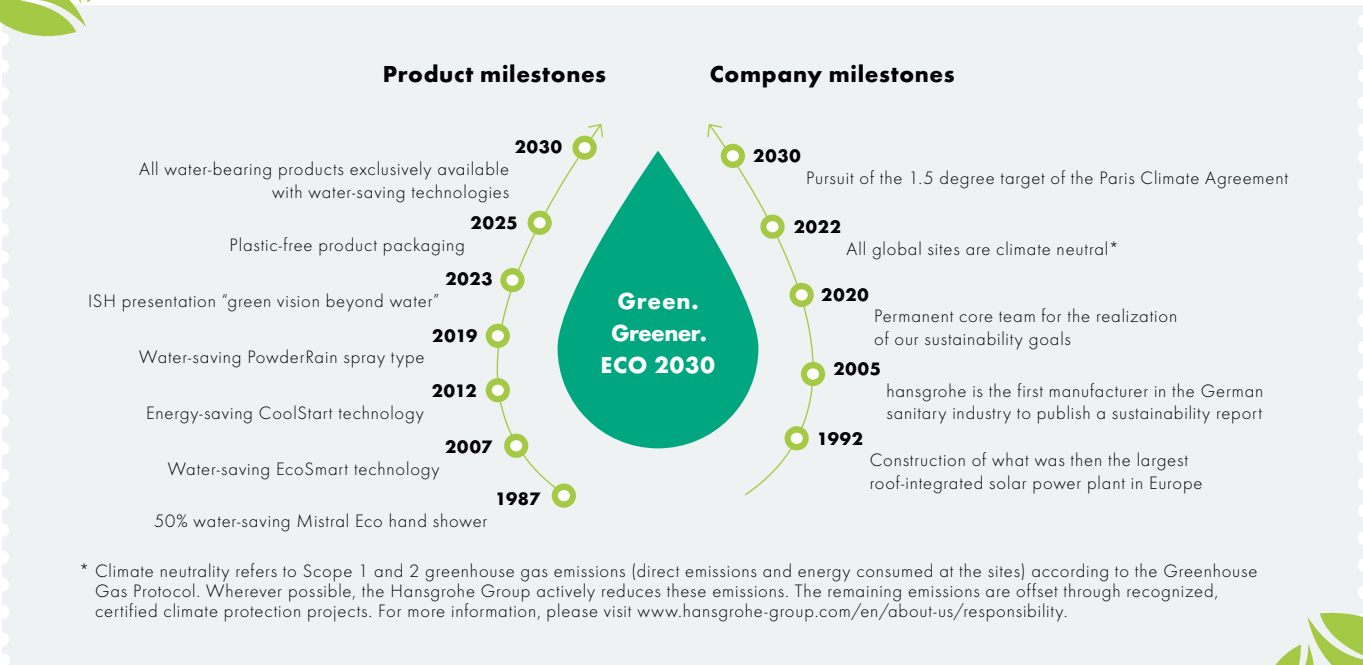

Our path to green transformation

Life cycle analysis of a hand shower

The usage phase of a hand shower is by far the most CO₂-intensive. Approximately **1,000 times more** CO₂ is emitted than during the production. That is why we see it as our mission to adjust our entire shower and faucet range to "ECO" by 2030. In concrete terms, this means that we will reduce the water and/or energy consumption of water-bearing products in usage by at least 22 percent compared to the 2020 base year.