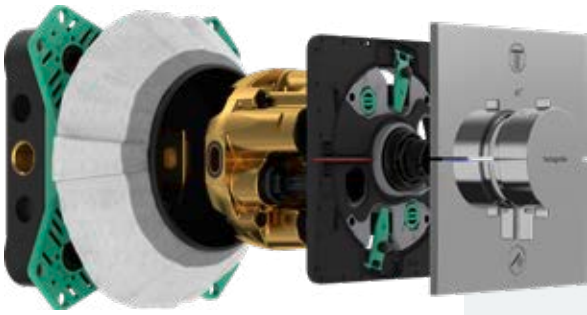

Common installation depth (80 mm - 108 mm)

Easy alignment through dust cover with stable supports for spirit level

Pre-mounted seal - so nothing gets lost

Frontal view of the iBox universal 2

The perfect combination – the iBox universal 2 and ShowerSelect Comfort