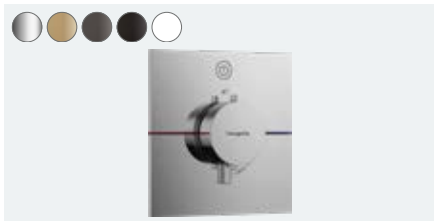

ShowerSelect Comfort E

Thermostat for concealed installation for 1 function

- # 15571000 Chrome Q3/2023
- # 15571140 Brushed Bronze Q3/2023
- # 15571340 Brushed Black Chrome Q3/2023
- # 15571670 Matt Black Q3/2023
- # 15571700 Matt White Q3/2023