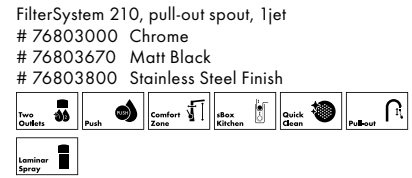

Aqittura M91

SodaSystem 240, 1jet, starter set
76810000 Chrome
76810670 Matt Black
76810800 Stainless Steel Finish