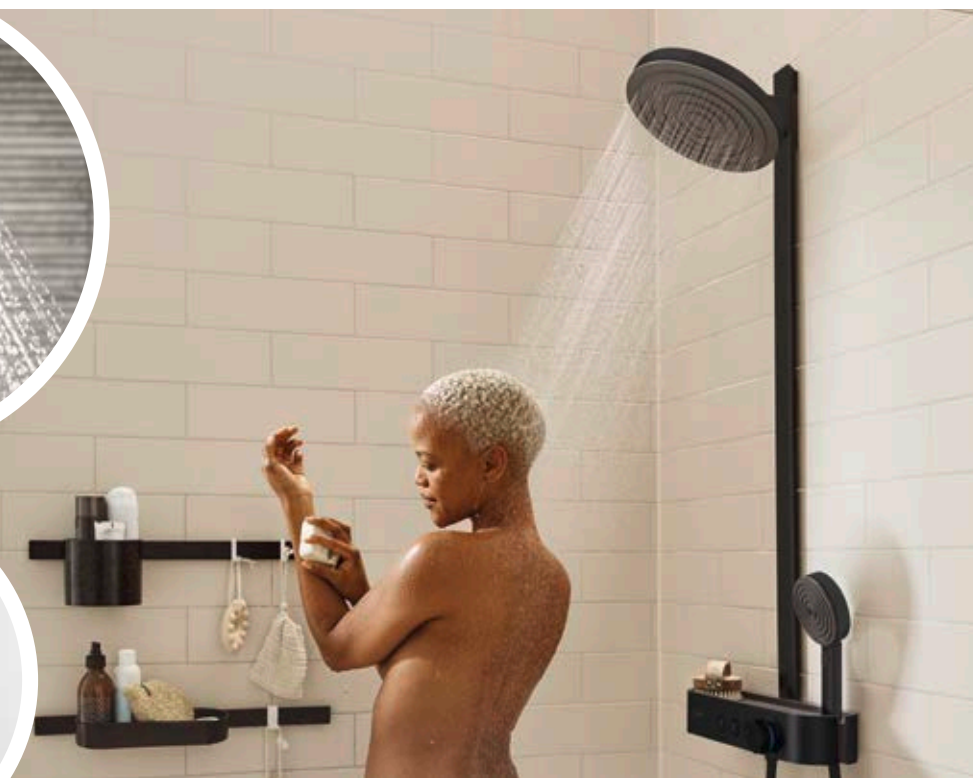

PULSIFY

Thanks to two unique designs, Pulsify will turn your shower into your favorite place – no matter the size of your bathroom. Meanwhile, PowderRain envelops you in a sensual, sustainable showering experience with microfine droplets.

FEEL PULSIFIED

Round or square? You decide! With Pulsify S and Pulsify E, you can individualize the look of your bathroom and enjoy a unique shower experience in its most beautiful form - your most beautiful form. The modern and timeless design makes Pulsify a true style highlight in your bathroom. Make your statement and feel like never before: Pulsified!

Pulsify S

Enjoy a great shower, no matter the space

Whether your bathroom is big, tiny, narrow, or wide - Pulsify S offers pure showering pleasure and fits in perfectly anywhere. The broad range of Pulsify S products offers you a consistent design language that fits in with any bathroom and any style. And the extensive product variety also perfectly complements the look of your bathroom.