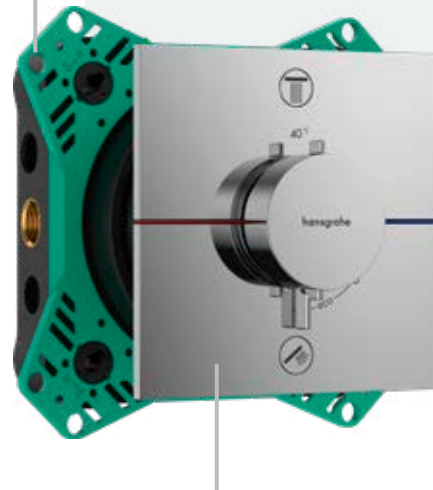

iBox universal 2

The basic body for concealed fittings can be installed even more flexibly and conveniently.

ShowerSelect Comfort

Control your showering pleasure conveniently and intuitively thanks to the minimalist concealed thermostat with the Select function.

ShowerSelect Comfort at a glance

- Intuitive control by up to four consumers at the touch of a button thanks to the Select function
- Full-surface metal Select buttons make it easy to operate the desired shower head
- Comfortable temperature setting thanks to the thermostat with SafetyStop
- Integrated Water Flow Control function for sustainable use of water and regulation of water flow
- Easy cleaning is ensured by flush-mounted buttons
- Available in three shapes: Square, Softcube, and Round
- Comes in five finishes: Chrome, Matt Black, Matt White, Brushed Black Chrome, and Brushed Bronze
- Installation based on the new iBox universal 2

Simply scan the code to discover
ShowerSelect Comfort.