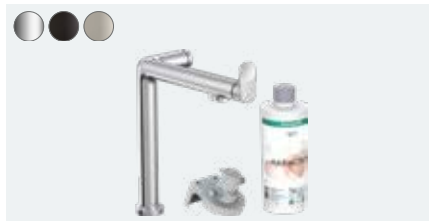

Aqittura M91

FilterSystem 240, 1jet, starter set
76802000 Chrome
76802670 Matt Black
76802800 Stainless Steel Finish