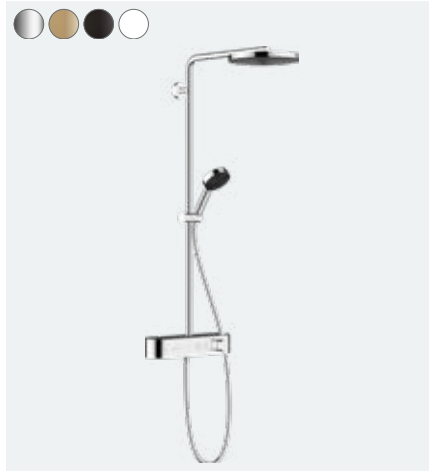

Pulsify S

Showerpipe 260 1jet
with ShowerTablet Select 400
24220000 Chrome Q2/2023
24220140 Brushed Bronze
24220670 Matt Black
24220700 Matt White

Showerpipe 260 1jet EcoSmart
with ShowerTablet Select 400
24221000 Chrome Q2/2023
24221140 Brushed Bronze
24221670 Matt Black
24221700 Matt White