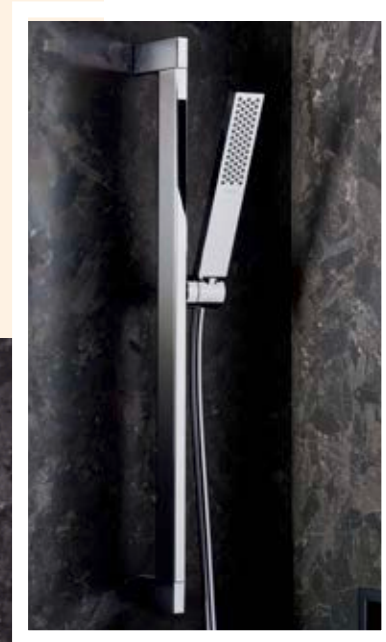

Pulsify E

Showering pleasure in its purest form

Meet Pulsify E. The shower that brings you full PowderRain pleasure in a minimalist cubic design and highlights your individual preferences. Make your shower more than just a shower. Make it a unique expression of your style.

Unique design with wow factor

The iconic, cubic design underlines the character of Pulsify E and makes it a real eye-catcher in any bathroom. The consistent design language runs through the entire range, right down to the smallest details. Highlights can be set in the finishes Chrome, Matt Black, Matt White, and Brushed Bronze.

It's all about style – your style

With the wide Pulsify E shower range, you enjoy one consistent design language from overhead and hand showers to wall bars and shower arms. The exceptional look and feel of your individual bathroom style is perfectly complemented by our extensive product range.