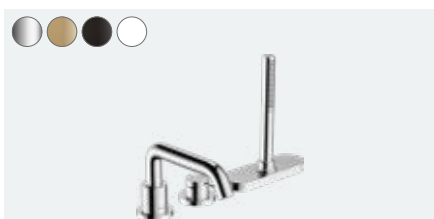

Tecturis S

3-hole rim mounted single lever bath mixer with sBox

# 73447000	Chrome	Q2/2023
# 73447140	Brushed Bronze	Q2/2023
# 73447670	Matt Black	Q2/2023
# 73447700	Matt White	Q2/2023