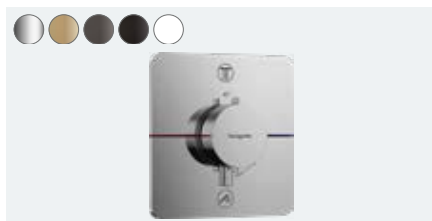

ShowerSelect Comfort Q

Thermostat for concealed installation for 2 functions

- # 15583000 Chrome Q3/2023
- # 15583140 Brushed Bronze Q3/2023
- # 15583340 Brushed Black Chrome Q3/2023
- # 15583670 Matt Black Q3/2023
- # 15583700 Matt White Q3/2023