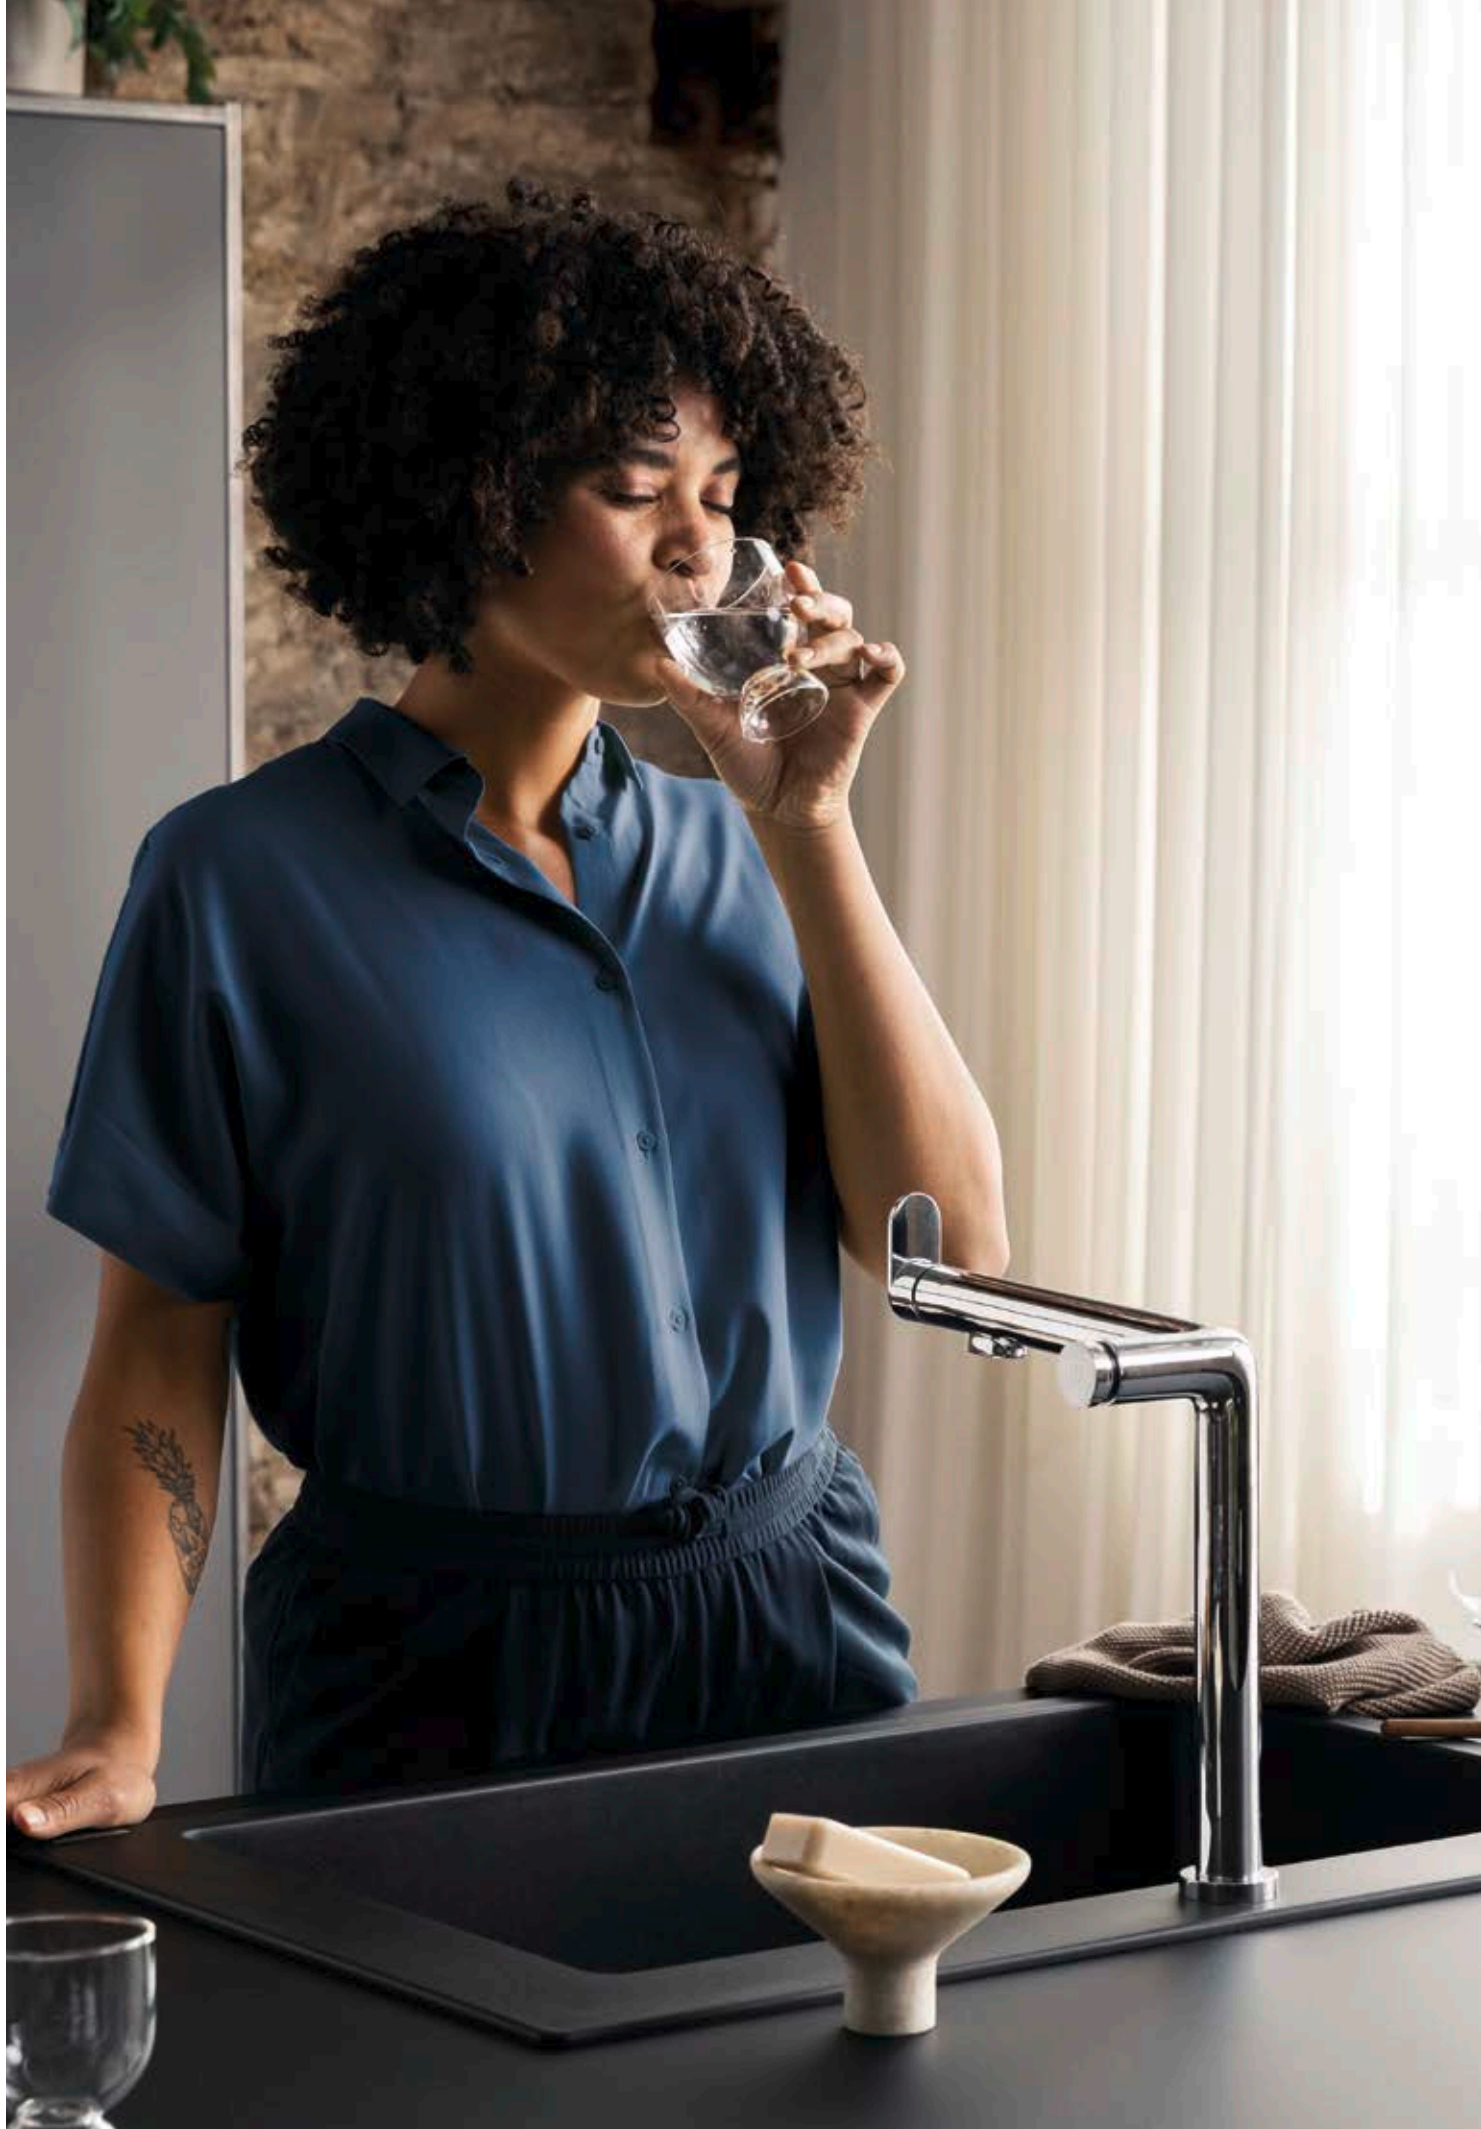

Simply scan the code to
discover iBox universal 2.

iBox universal 2

Basic set
01500180

Q3/2023

AQITTURA M91

Aqittura M91 serves you water the way you like it best: **filtered and optimized,** optionally **treated with minerals, carbonated** and **chilled** if desired.