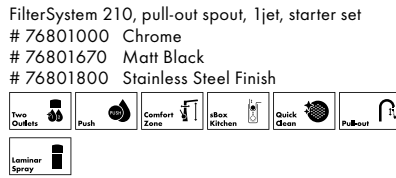

Aqittura M91

FilterSystem 210, pull-out spout, 1jet, sBox
76826000 Chrome
76826670 Matt Black
76826800 Stainless Steel Finish