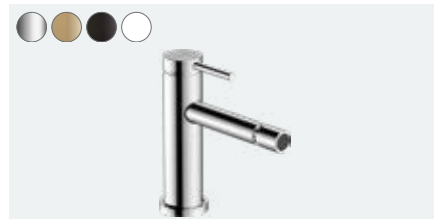

Tecturis S

Single lever bidet mixer with pop-up waste set

# 73201000	Chrome	Q2/2023
# 73201140	Brushed Bronze	Q2/2023
# 73201670	Matt Black	Q2/2023
# 73201700	Matt White	Q2/2023