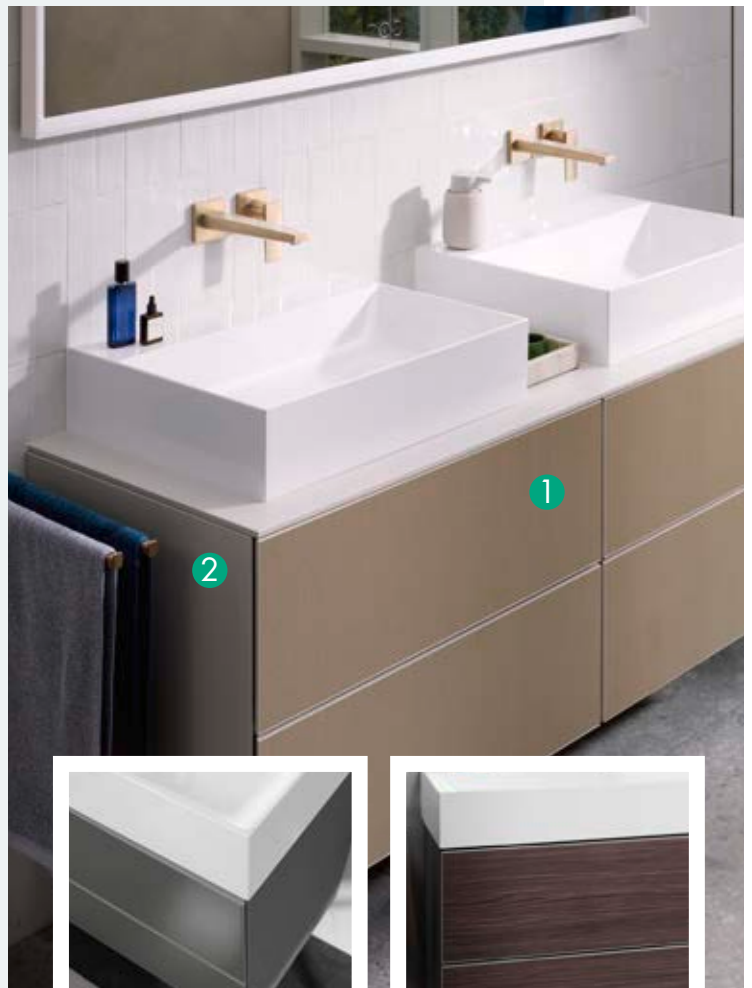

COUNTLESS VARIATIONS FOR A **UNIQUE LOOK**

For the equipment of our Xevolos E WashPlace, we have chosen a large Xevolos E vanity unit with a body in Sand Matt Beige and inlays (furniture fronts) in Patterned Bronze. However, if you would prefer another color combination, you can customize your Xevolos E furniture according to your personal preferences.

For the extra matt lacquered body surface, you can choose between Matt White, Sand Matt Beige, and Slate Matt Grey. The high-quality inlays made of wood decor, glass, or ceramic are an innovative design highlight. To underline the two-tone design, all three body surfaces can be combined with the Patterned Bronze and Dark Oak inlays. Alternatively, you lend your WashPlace a monochromatic character by combining the body surface with its specific metallic inlay, for example, Sand Matt Beige with Metallic Sand Beige.

The perfect **furniture** in just two steps

1

Combine your desired inlay ...

2

... with the matching body.