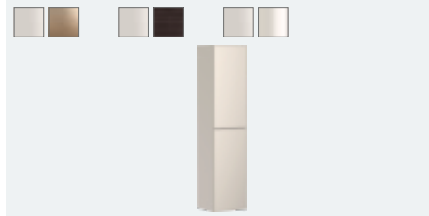

Xevolos E

Tall cabinet Sand Matt Beige 400/360,
door hinge left
54219390 Patterend Bronze Q3/2023
54219730 Dark Oak Q3/2023
54219790 Metallic Sand Beige Q3/2023

Tall cabinet Sand Matt Beige 400/360,
door hinge right
54222390 Patterend Bronze Q3/2023
54222730 Dark Oak Q3/2023
54222790 Metallic Sand Beige Q3/2023