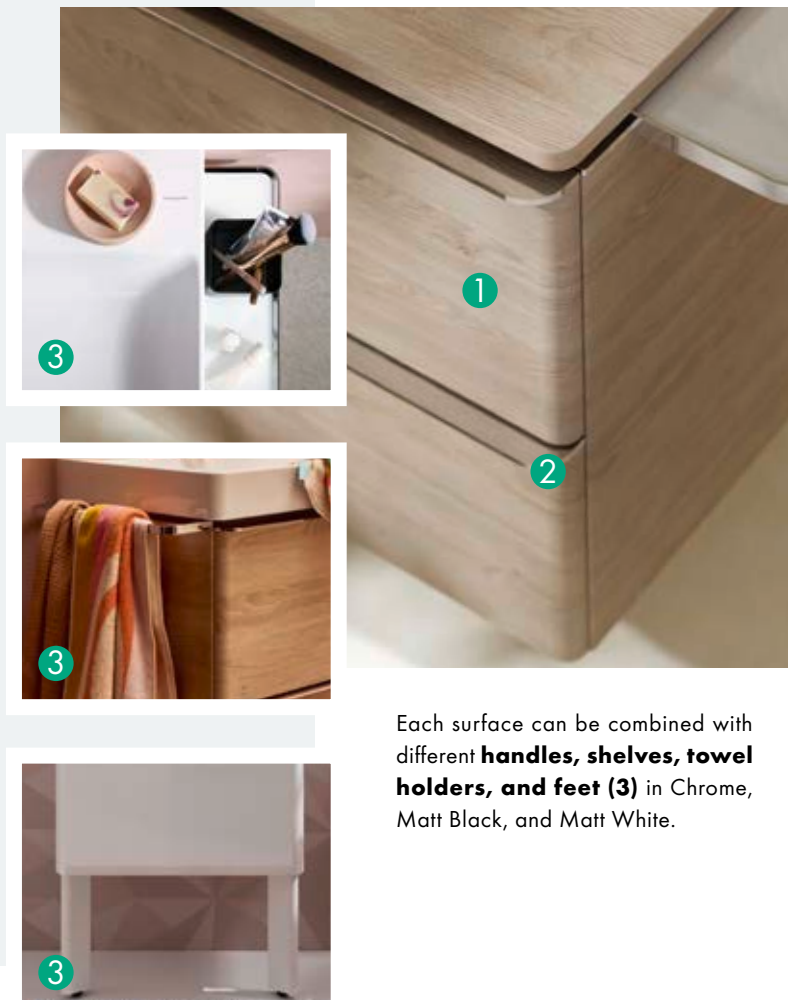

The perfect **furniture** in just three steps

1
Combine your
desired surface ...

2
... with the
matching handles ...

3
... and other
accessories

Each surface can be combined with different **handles, shelves, towel holders, and feet (3)** in Chrome, Matt Black, and Matt White.