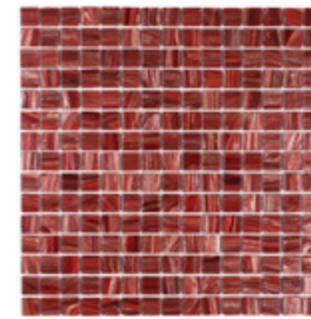

GMG476 Wine Red Golden Vein