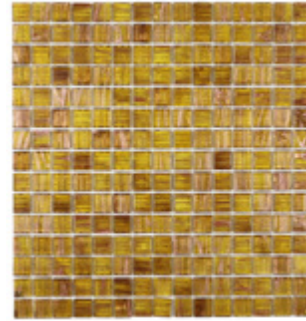

GM22 Ultra Light Green Soft Grain

GM24 Green Soft Grain

GM41 Orange Soft Grain

GM42S Strawberry Red Soft Grain

GOLD 20X20

GMG122 Aqua Green Golden Vein

GMG134 Amber Golden Vein

GMG251 Cyan Golden Vein