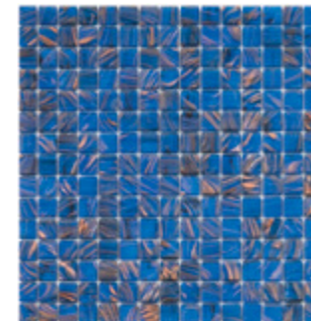

GMG661 Medium Blue Golden Vein