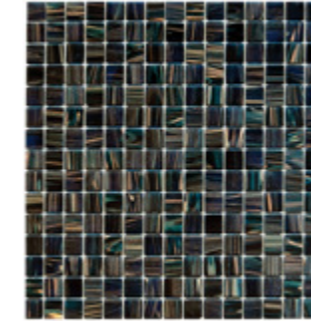

GMG668 Dark Blue Golden Vein