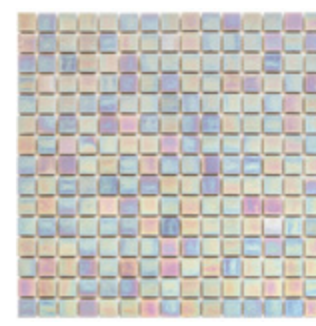

GMG511 Light Green Golden Vein

GMG631 Brass Golden Vein

GMG651 Medium Grey Golden Vein

GMG661 Medium Blue Golden Vein

PEARL 20X20

GMP104 Black Pearl

GMP114 Off White Pearl

GMP124 Dark Grey Pearl