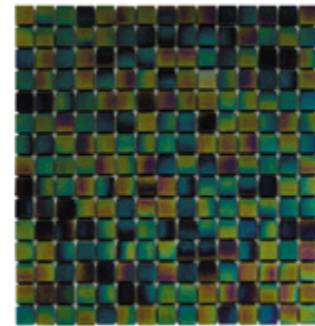

GMG511 Light Green Golden Vein

GMG631 Brass Golden Vein

GMG651 Medium Grey Golden Vein

GMG661 Medium Blue Golden Vein

PEARL 20X20

GMP104 Black Pearl

GMP114 Off White Pearl

GMP124 Dark Grey Pearl