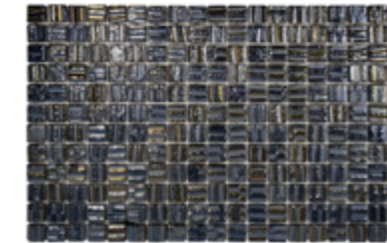

INKJET PRINTED 44X50

VAL10M Bianco Marble Print Matt

VAL50M Verde Marble Print Matt

VAL95M Nero Marble Print Matt

3D PEARL 25X25

VAL3D100 Icy Pearl

VAL3D915 Black Pearl

**Part of the charm of the Valencia collection is that these sheets are never perfect. Due to the production process grout sizes vary within a sheet. To solve large differences, you can slightly reposition a single mosaic by cutting off the connecting glue. Always use a water-cooled diamond saw for processing Valencia mosaics to prevent breakage.*