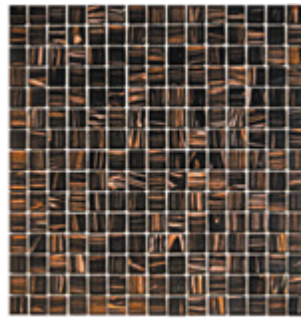

GMG361 Black Golden Vein

GMG403 Champagne Golden Vein

GMG668 Dark Blue Golden Vein

GMG721 Medium Green Golden Vein

GMG767 Turquoise Golden Vein

GMG901 Green Golden Vein

GMG451 Brown Golden Vein

GMG461 Cream Golden Vein