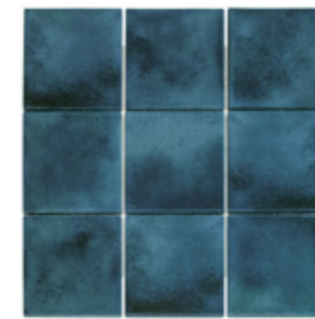

KAM10725 Indigo Matt R10