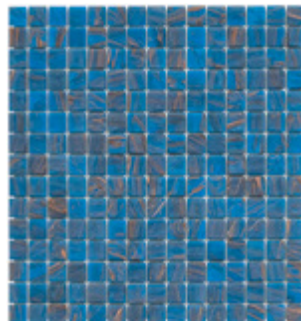

GMG471 Rose Golden Vein

GMG476 Wine Red Golden Vein

GMG491 Light Blue Golden Vein

MIX 20X20

GM50 White Mix Soft Grain

GM57 Blue Mix Soft Grain

GM60 Black Gold Mix Soft Grain

GMG501 Blue Golden Vein