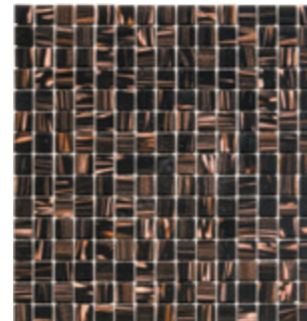

GMG631 Brass Golden Vein