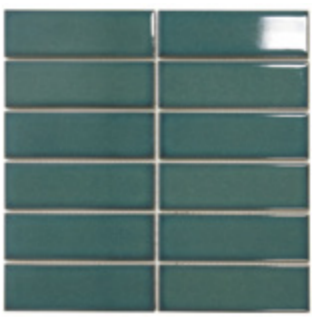

AF45525 Forest Green Glossy