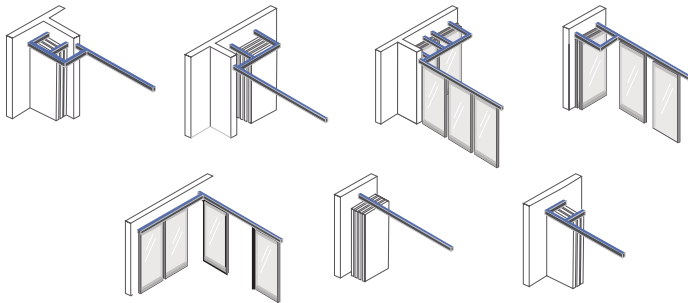

Luminous

PRODUCT FEATURES

Model	Pivot Door	Fully Automatic	Color Options	Continuously Hinged	Individual Panels	Paired Panels	Lock Options	STC
Stella	✓	✓	✓	✓	✓		✓	44 & 50
Luna	✓		✓	✓	✓		✓	43
Ava	✓		✓	✓	✓	✓	✓	—
Illona	✓		✓	✓	✓		✓	35
Mata	✓		✓	✓	✓	✓	✓	—

Individual Panels - Perpendicular, Parallel, Remote or Custom Stack (Stella, Luna, Ava, & Illona)

Individual panels are top supported by two (2) carriers that operate in the track system that allows panels to move and turn effortlessly through intersections that are engineered for heavy glass panels. The versatility of stack arrangements includes perpendicular stack, parallel stack, remote or curve & dirverter.

Hinged Pairs Center Stack (Meta)

Hinged pair panels are panels hinged together in groups of two (2), unless otherwise specified. Panels are top-supported by one (1) carrier in each panel. The Center Stack arrangement provides panel storage at one or both ends of the wall's installed position.