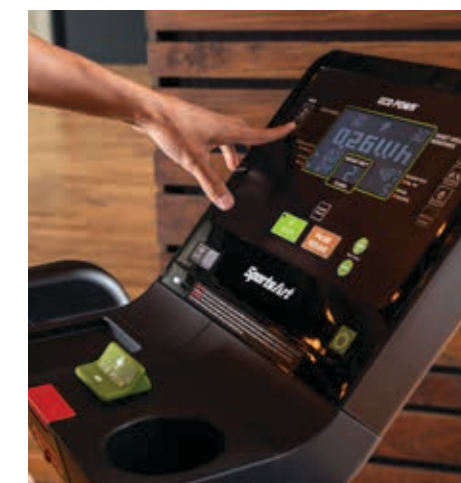

KEY FEATURES

- ECO-POWR™ patented technology turns your movement into energy
- 2.0 - 12 mph speed range for almost every pace
- Flat, slat-belt design provides a durable and real running experience
- Eco-friendly, non-motorized technology saves electricity and reduces maintenance needs
- Add HIIT sets to your workout with our PUSH mode