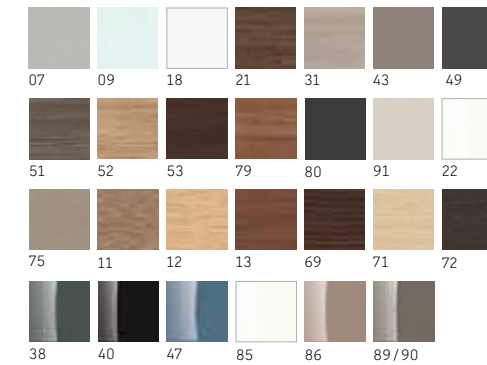

Furniture surfaces L-Cube

Sanitary colors ME by Starck

Alternatives ME by Starck L-Cube

Furniture washbasin
630 x 400 # 234263
830 x 400 # 234283

Vanity unit wall-mounted
620 x 391 # LC 6156
820 x 391 # LC 6157

Furniture washbasin
630 x 400 # 234263
830 x 400 # 234283

Vanity unit floor-standing
620 x 391 # LC 6673
820 x 391 # LC 6674

Furniture washbasin asymmetric
830 x 490 # 234583 L
830 x 490 # 234683 R

Vanity unit wall-mounted
820 x 481 L # LC 6191
820 x 481 R # LC 6192

Double washbasin
1300 x 490 # 233613

Vanity unit wall-mounted
1290 x 481 # LC 6259

Further versions on pro.duravit.com/mebystarck
pro.duravit.com/lcube