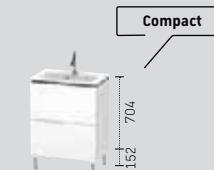

Furniture washbasin
630 x 400 # 234263
830 x 400 # 234283

Vanity unit floor-standing
620 x 391 # LC 6673
820 x 391 # LC 6674