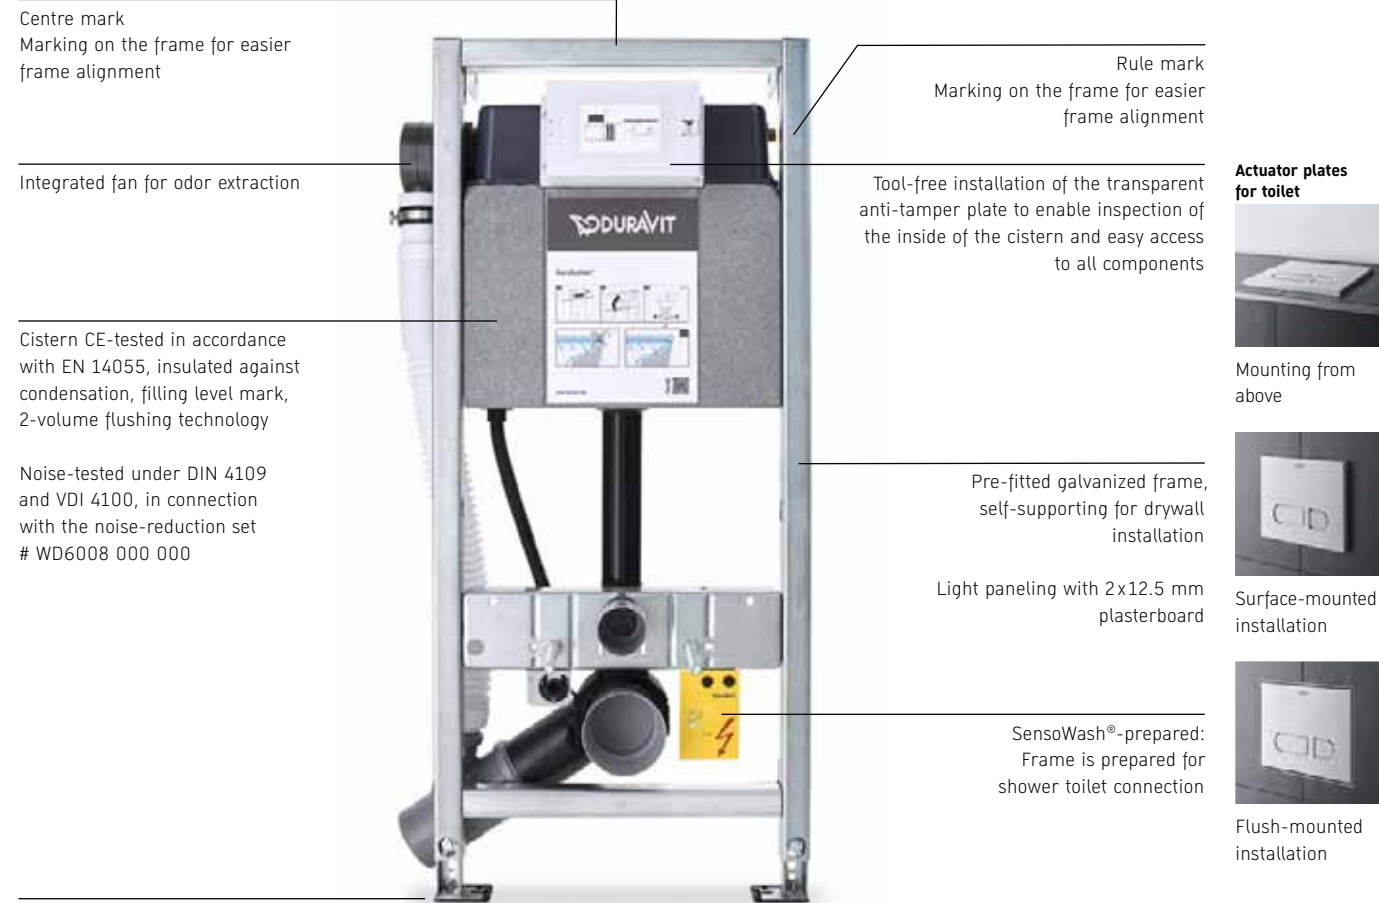

* Mobile device required.

DuraSystem® offers fully pre-mounted installation frames for toilet, urinal, washbasin and bidet for all common installation scenarios, whether dry-wall or wet construction. Tailored to individual requirements, the toilet elements are available with matching actuator plates in heights of 840 mm, 990 mm and 1150 mm as well as a variety of versions – from Standard Basic to Premium Plus.