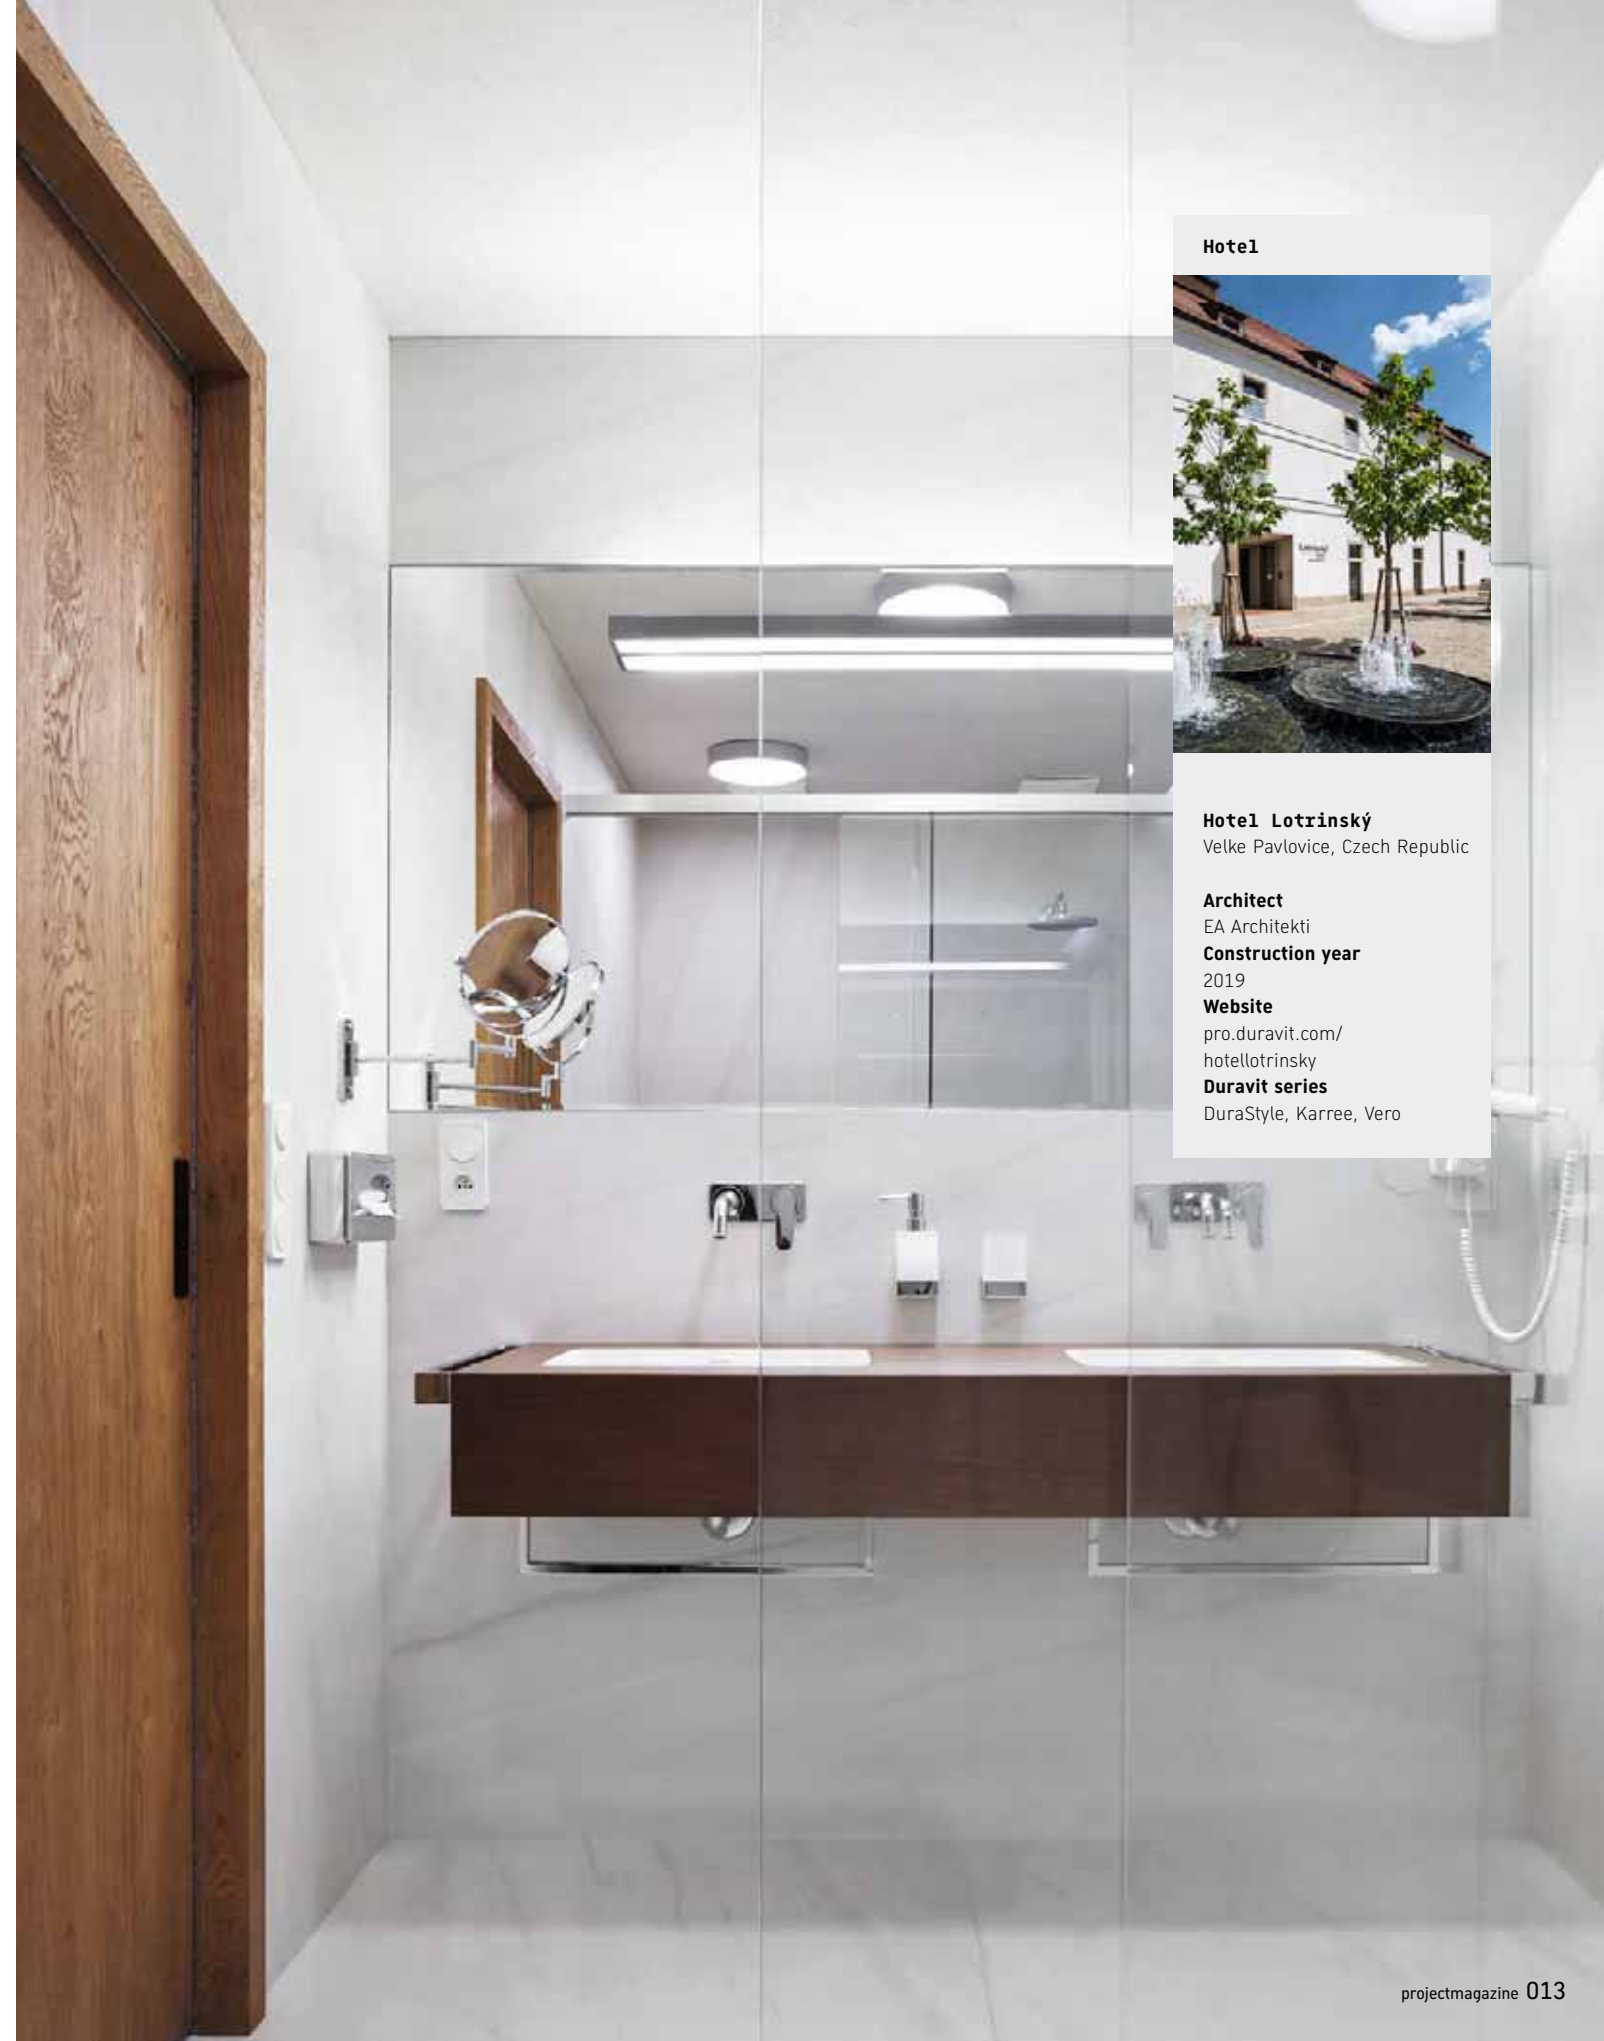

Hotel Lotrinský
Velke Pavlovice, Czech Republic

Architect
EA Architekti

Construction year
2019

Website
pro.duravit.com/hotelotrinsky

Duravit series
DuraStyle, Karree, Vero