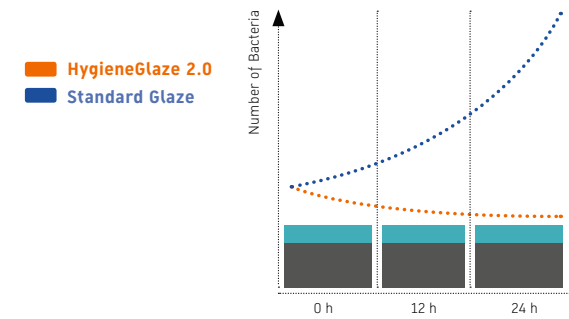

More at pro.duravit.com/hygieneGlaze