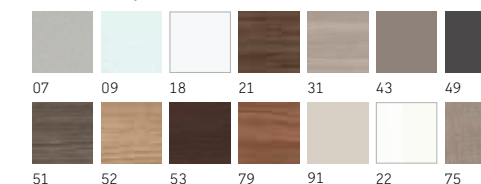

D-Code Towel rail

L (mm)	Model-No.
445	# 009922

Furniture surfaces Brioso

Color handle, furniture feet Brioso

Alternatives W x D (mm) Vero Air Brioso

Handrinse basin, furniture handrinse basin
 380 x 250 # 072438