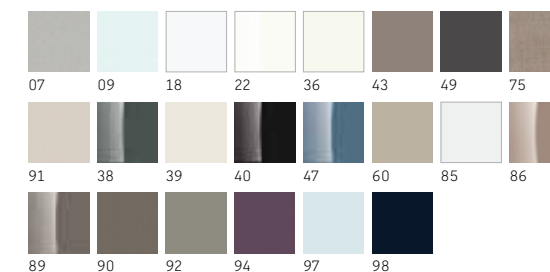

Furniture surfaces XSquare and consoles

Only for XSquare consoles

Alternatives

W x D (mm)	DuraSquare	XSquare
450 x 350		
600 x 400		
600 x 400		
1200 x 470		
434 x 340		
584 x 390		
584 x 390		
1184 x 460		