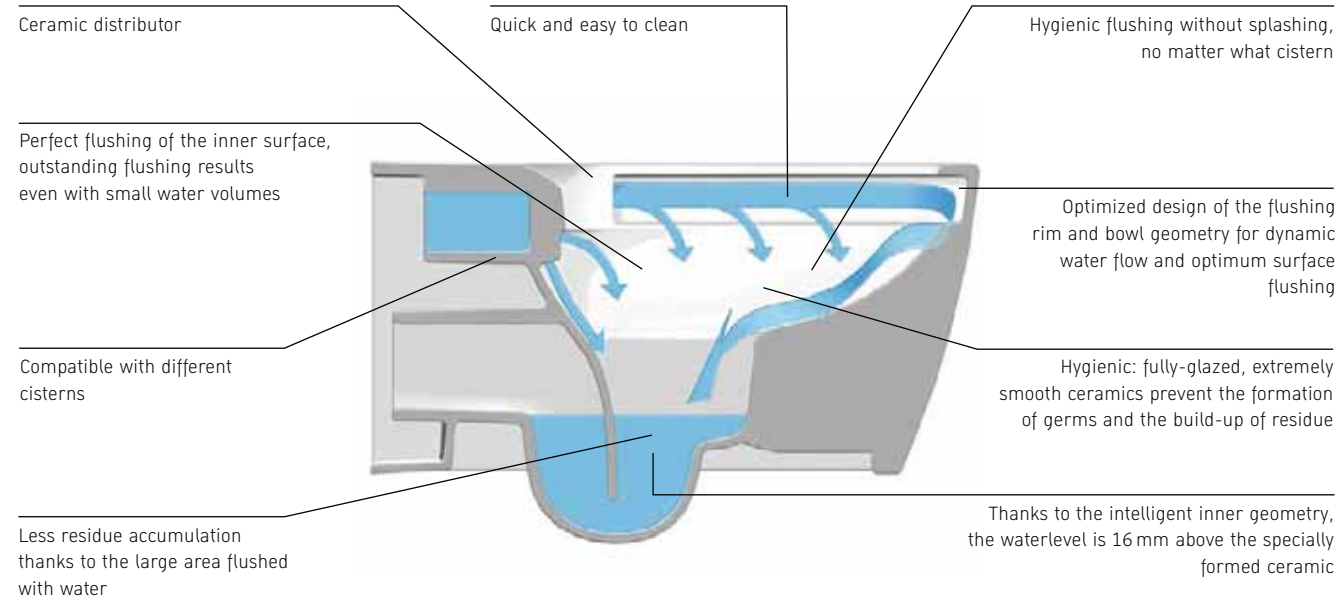

Normal Compact

Barrier-free toilet models are available for the series Architec, D-Code, DuraStyle, and Starck 3

All variants and models can be viewed at pro.duravit.com/barrierfree

Duravit Rimless®

The open design of the toilet rim on Duravit Rimless® toilets and urinals enables an innovative and powerful water flow for optimum flushing performance. Of course, the applicable standards with regard to possible splashing are also observed and, in part, exceeded, ensuring perfect and hygienic flushing results, even with smaller volumes of 4.5 / 0.5 litres of water. Thanks to the open, easily accessible rim area, the bowl is easy to keep clean.