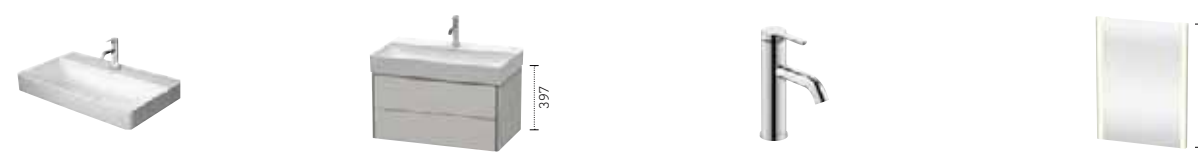

Set 5 DuraSquare, XSquare

DuraSquare – Design by Duravit, XSquare – Design by Kurt Merki Jr.

DuraSquare Washbasin, furniture washbasin	
WxD (mm)	Model-No.
500 x 470	# 235350
600 x 470	# 235360
800 x 470	# 235380
1000 x 470	# 235310
Space saving waste	# 005076

XSquare Vanity unit wall-mounted	
WxD (mm)	Model-No.
484 x 460	# XS 4160
584 x 460	# XS 4161
784 x 460	# XS 4162
984 x 460	# XS 4163

C.1 Single lever basin mixer M	
H (mm)	Model-No.
175	# C11020

XSquare Mirror with lighting Touch panel, LED A++	
WxDxH (mm)	Model-No.
450 x 33 x 800	# XS 7010
650 x 33 x 800	# XS 7011
800 x 33 x 800	# XS 7012
1000 x 33 x 800	# XS 7013
1200 x 33 x 800	# XS 7014
1300 x 33 x 800	# XS 7015
1400 x 33 x 800	# XS 7016
1600 x 33 x 800	# XS 7017

DuraSystem® Washbasin frame, standard	
WxD (mm)	Model-No.
500 x 1148	# WD2001
Expansion element	# WD6006
Support for expansion element	# WD6007

Please check compatibility based on technical dimensional drawings before order