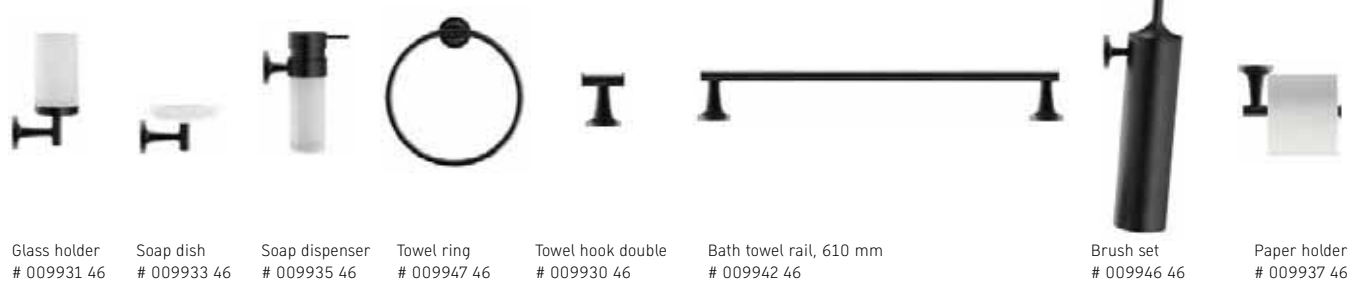

Glass holder # 009931 10 Soap dish # 009933 10 Soap dispenser # 009935 10 Towel ring # 009947 10 Towel hook double # 009930 10 Bath towel rail, 610 mm # 009942 10 Brush set # 009946 10 Paper holder # 009937 10

Black Matt

Glass holder # 009931 46 Soap dish # 009933 46 Soap dispenser # 009935 46 Towel ring # 009947 46 Towel hook double # 009930 46 Bath towel rail, 610 mm # 009942 46 Brush set # 009946 46 Paper holder # 009937 46

Variable consoles, variable tall cabinets

Consoles of the Brioso, DuraStyle, L-Cube, X-Large, and XViü series are available in two thicknesses, 30 and 45 mm, and in two depths, 550 or 480 mm. The width can be specified individually from 800 to 2000 mm, optionally combined with vanity units (600 to 1000 mm) and/or vanity units for consoles (300 to 800 mm) with one pull-out compartment or two drawers.

Similarly, the correct height and width can be chosen individually for the tall cabinets of the series Brioso and L-Cube.

The optional interior system for drawers and pull-out compartments is alternatively available in solid American Walnut or Maple. The storage space can be organized tidily with dividers and boxes.