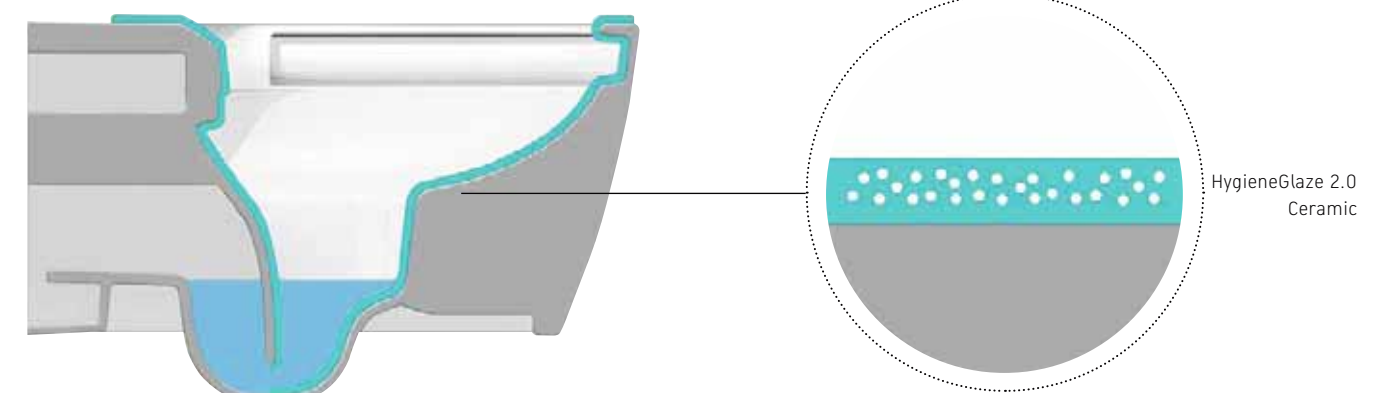

More at pro.duravit.com/hygieneGlaze