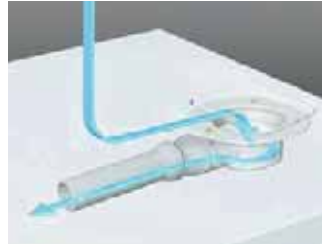

Drainage system

Duravit has developed a drainage system for DuraSolid® shower trays that guarantees excellent drainage performance in conjunction with the standing water height in the bathtub. It is therefore ideal for the heavier water flow bigger shower heads and rain showerheads. By using a secure collar seal, the drain can be verified leak-proof before the shower tray is installed.