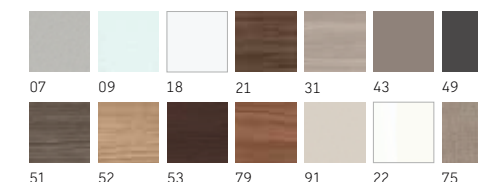

Furniture surfaces DuraStyle

Alternatives W x D (mm) DuraStyle DuraStyle

Washbasin 550 x 440 # 231955 600 x 440 # 231960 650 x 440 # 231965	Furniture washbasin asymmetric L/R 800 x 480, rechts # 232680 800 x 480, links # 232580 1000 x 480, rechts # 232610 1000 x 480, links # 232510	Double furniture washbasin 1300 x 480 # 233813	Furniture washbasin Compact 550 x 400 # 233755 635 x 400 # 233763 785 x 400 # 233778
Vanity basin 370 x 370 # 037337	Vanity unit asymmetric L/R 730 x 448, rechts # DS 6393 730 x 448, links # DS 6394 930 x 448, rechts # DS 6396 930 x 448, links # DS 6397	Vanity unit wall-mounted 1230 x 448 # DS 6498	Vanity unit wall-mounted 500 x 368 # DS 6303 580 x 368 # DS 6379 730 x 368 # DS 6399
Console Max. 2000 x 550 # DS 828C Cut-out max. 800 mm	Console support 40 x 480 # UV 9933		

Further versions on pro.duravit.com/durastyle