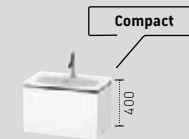

Alternatives ME by Starck L-Cube

Furniture washbasin
630 x 400 # 234263
830 x 400 # 234283

Vanity unit wall-mounted
620 x 391 # LC 6156
820 x 391 # LC 6157