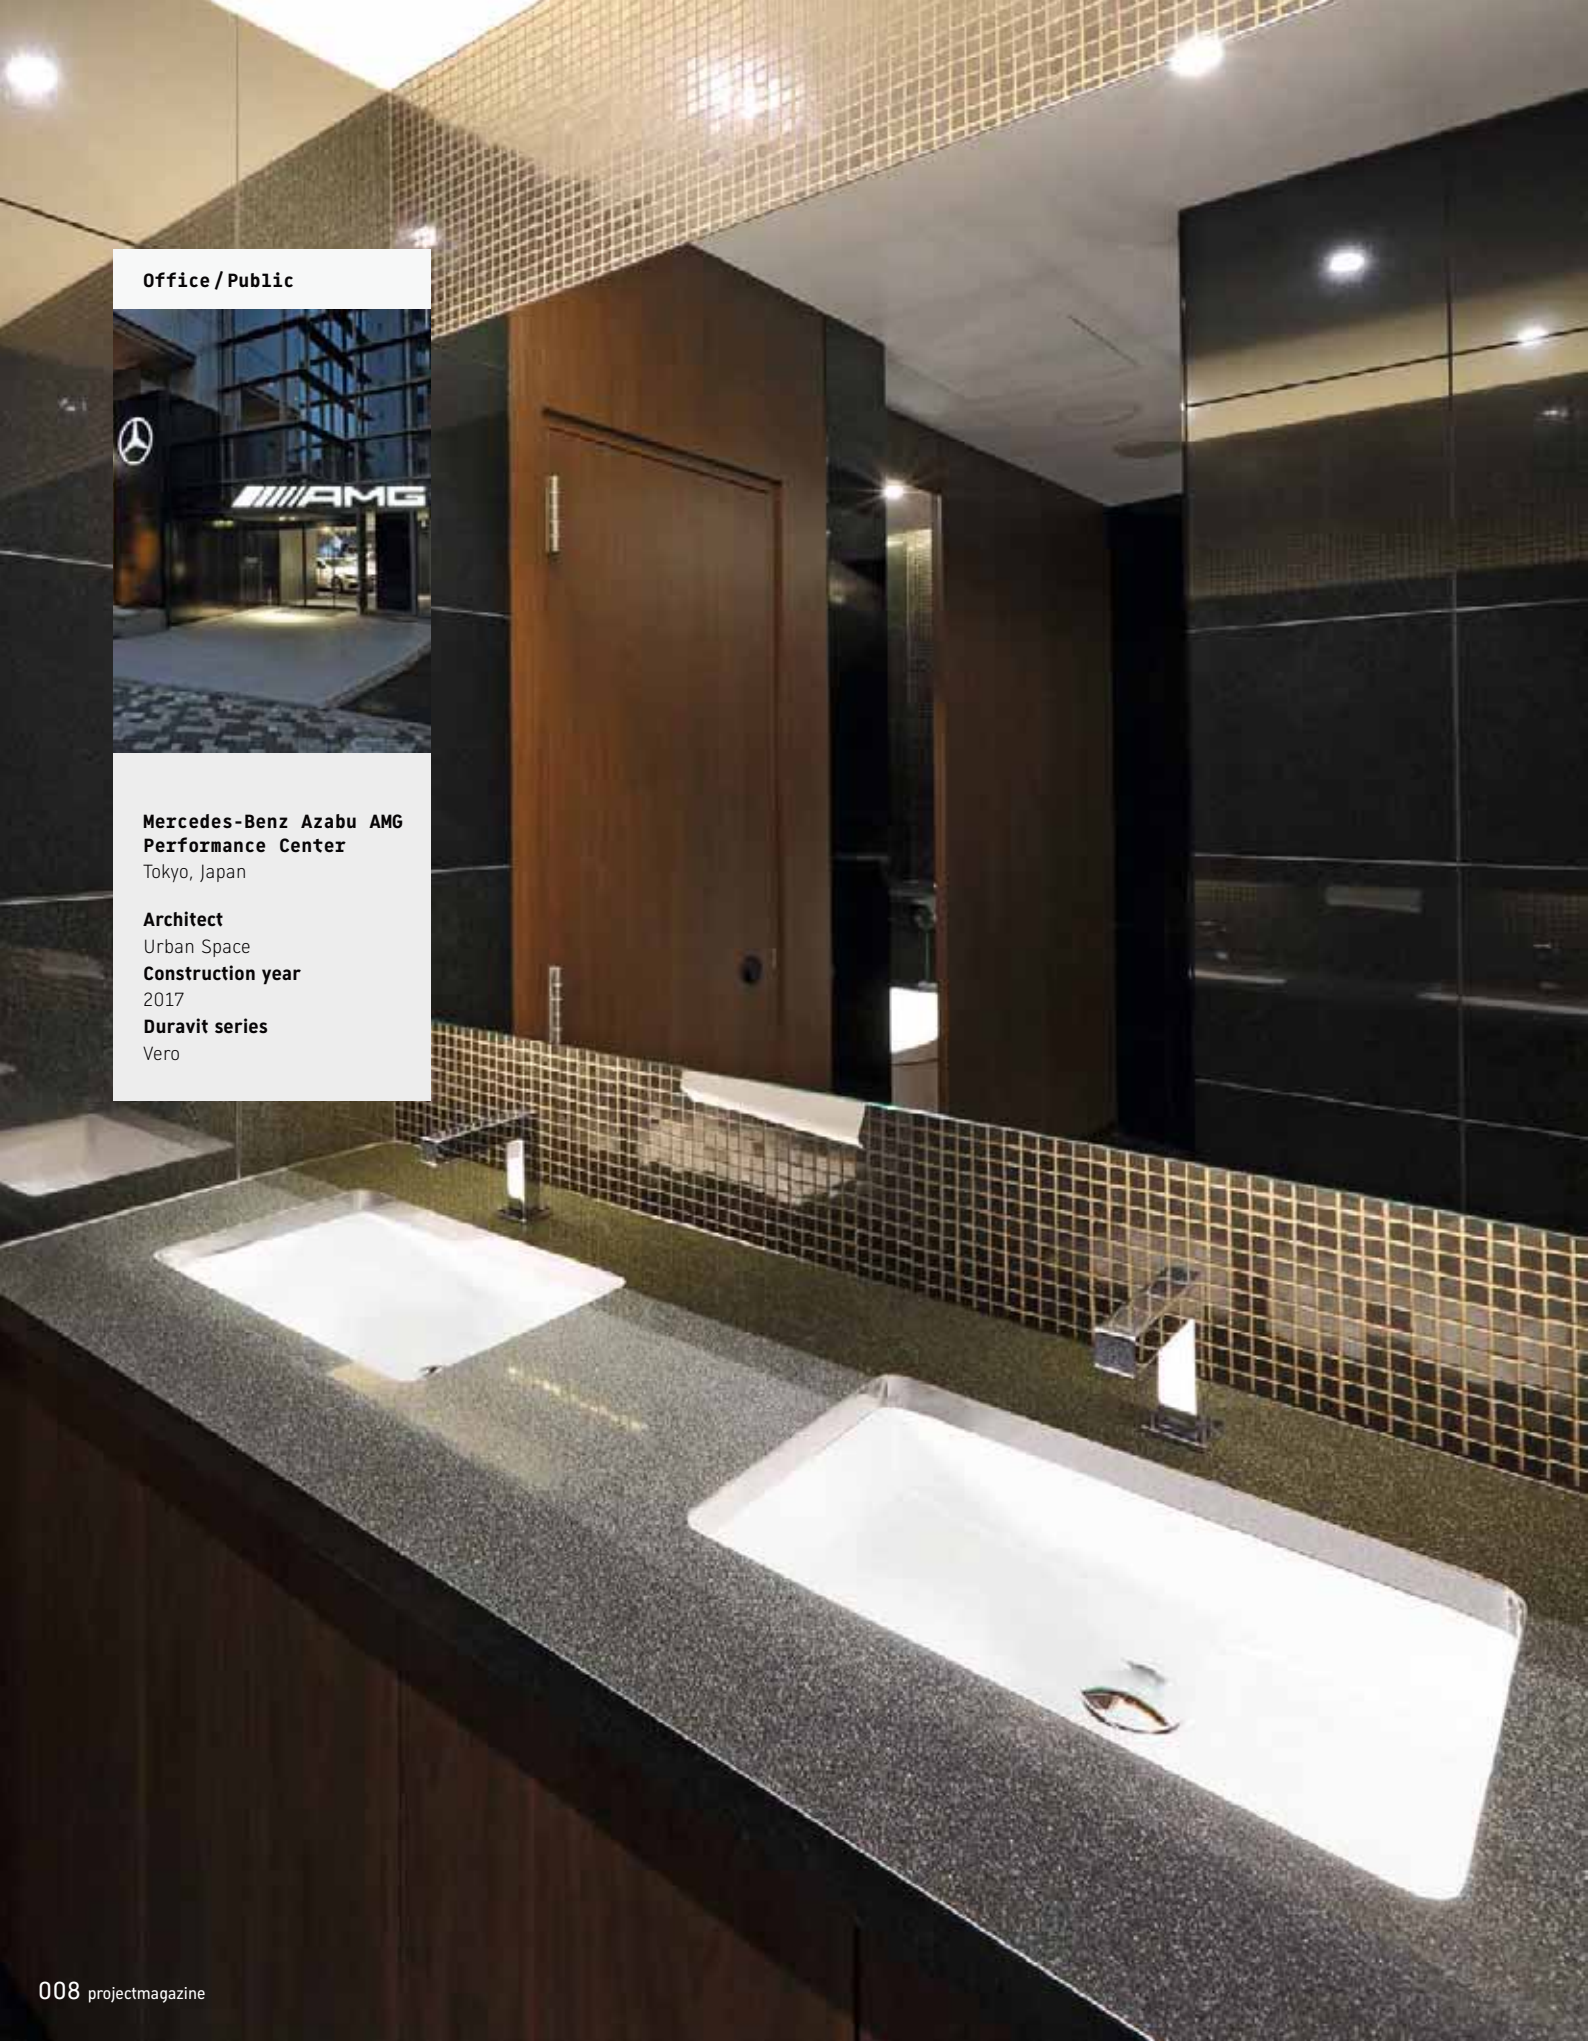

Office / Public