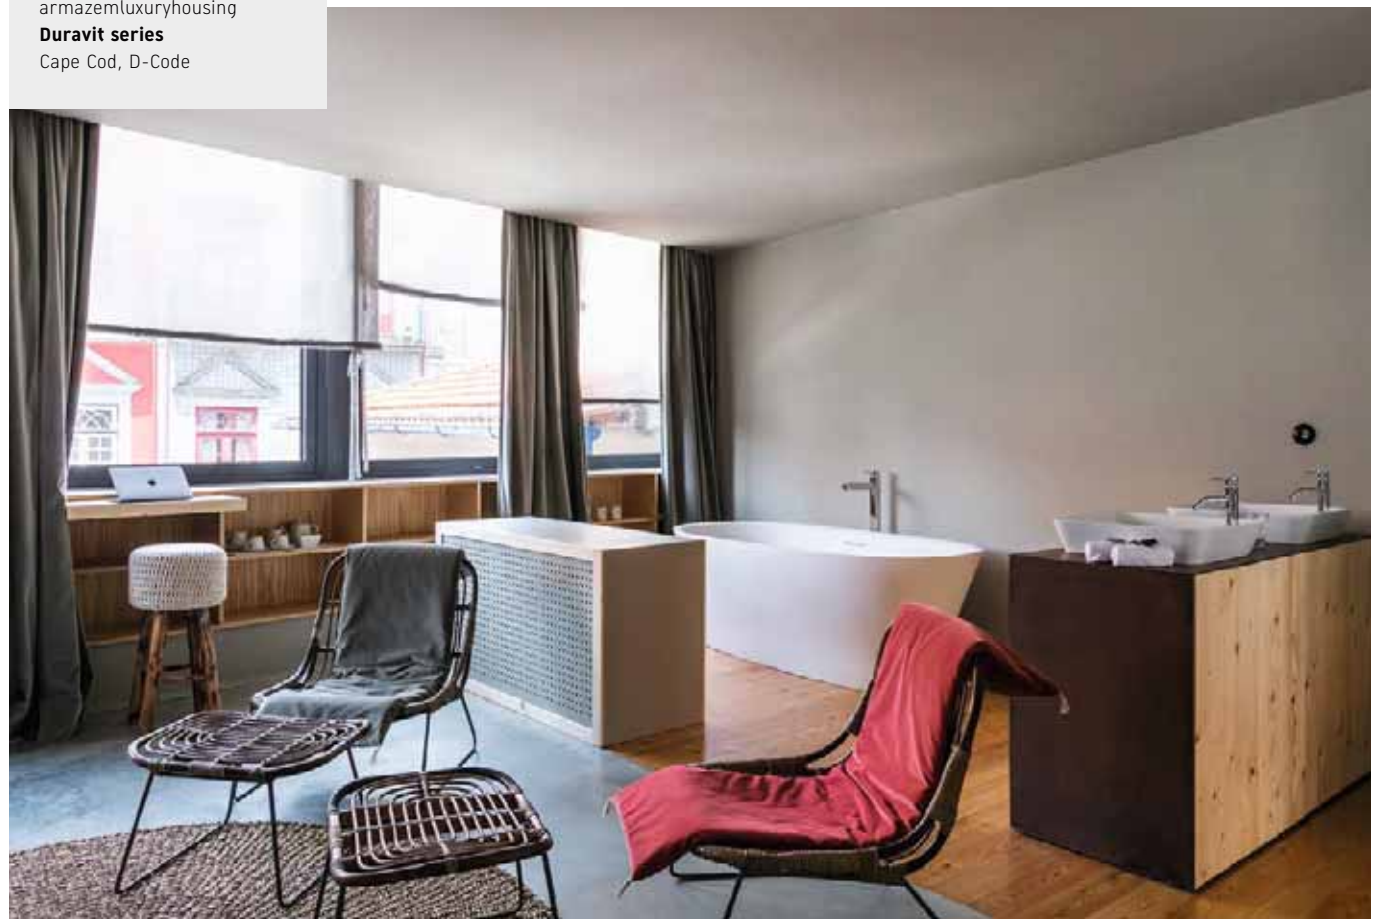

Armazém Luxury Housing
Porto, Portugal

Architect
Pedra Líquida und Luis Sobral

Construction year
2016

Website
pro.duravit.com/armazemluxuryhousing

Duravit series
Cape Cod, D-Code