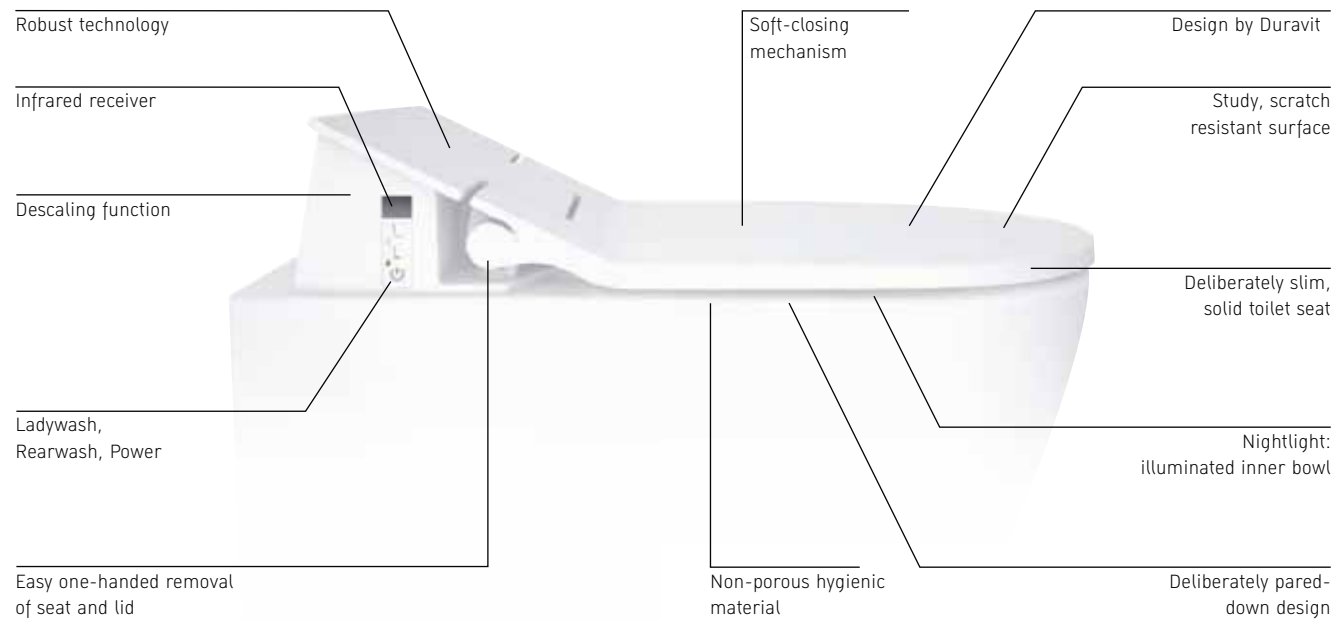

SensoWash®	Slim	Starck f		
		Starck f Plus	Starck f Lite	
Configuration and control	Remote control	•	•	
	SensoWash® App*	-	•	
User profile	1	2	1	
Material	Duroplast	Duroplast	Thermoplast	
Available for the series	Darling New # 611000	-	-	
	DuraStyle # 611200	-	-	
	Happy D.2 # 611300	-	-	
	ME by Starck # 611000	-	-	
	P3 Comforts # 611400	-	-	
	Starck 2 # 611000	-	-	
	Starck 3 # 611000	-	-	
	Vero Air # 611500	-	-	
	Viu # 611600	-	-	
	Compact shower toilet unit SensoWash® Starck f	-	# 650000	# 650001
Shower functions	•	•	•	
Adjusting water temperature	•	•	•	
Seat heating	-	•	•	
Warm air dryer	-	•	•	
Seat sensor	-	•	•	
Soft-closing mechanism	•	•	•	
Opening / closing of the lid	manual	automatic	automatic	
Removable lid	•	-	-	
Descaling function	•	•	•	
Energy saving mode	-	•	•	
Nightlight	•	•	•	
Duravit Rimless®	optional	•	•	
HygieneGlaze 2.0	optional	•	•	
Combination with DuraSystem®	Full flush / Eco flush	•	•	
	odor extraction	-	• via SensoWash® App*	

* Mobile device required.