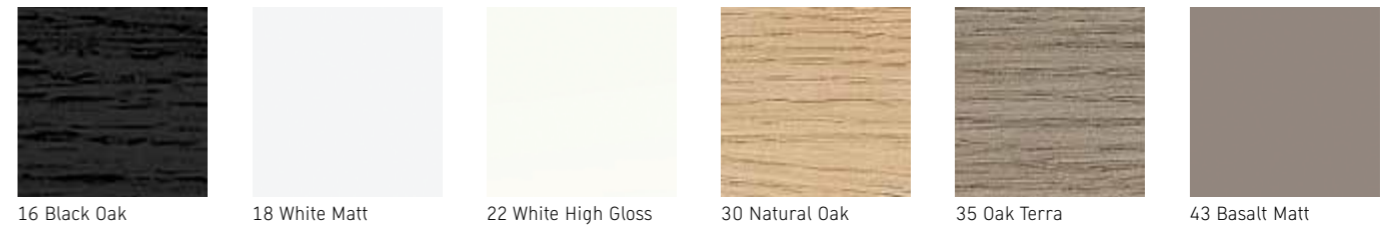

## Decor

Price group 2

16 Black Oak

18 White Matt

22 White High Gloss

30 Natural Oak

35 Oak Terra

43 Basalt Matt