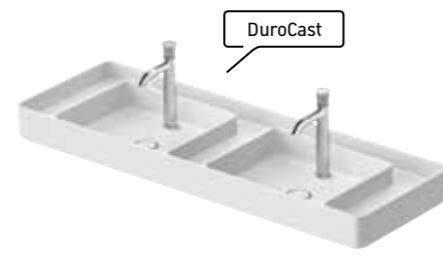

Above counter basin
DuroCast UltraResist, without overflow,
with 2 tap domes

#266013 1340 x 460 mm