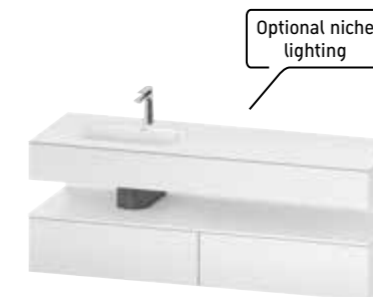

Vanity unit with console
Wall-mounted, 2 pull-out compartments, incl. vanity basin left

#QA4795	1600 x 550 mm