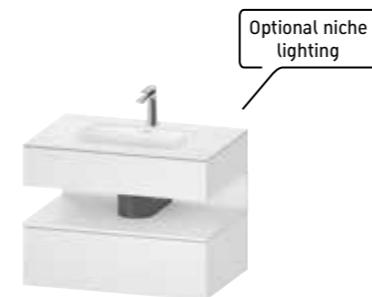

Vanity unit with console
Wall-mounted, 1 pull-out compartment, incl. vanity basin

#QA4785	800 x 550 mm
#QA4786	1000 x 550 mm
#QA4787	1200 x 550 mm