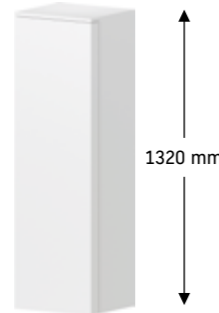

#QA4800	800 x 550 mm
#QA4801	1000 x 550 mm
#QA4802	1200 x 550 mm

**Tall cabinet**  
Wall-mounted, 2 doors, L/R, open shelf, glass shelves on top, in the upper part of the cabinet

#QA1346	400 x 360 mm
---------	--------------