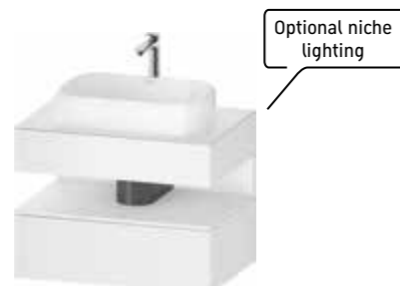

Vanity unit with console
Wall-mounted, 1 drawer, 1 pull-out compartment, for above counter basins

#QA4730	800 x 550 mm
#QA4731	1000 x 550 mm
#QA4732	1200 x 550 mm