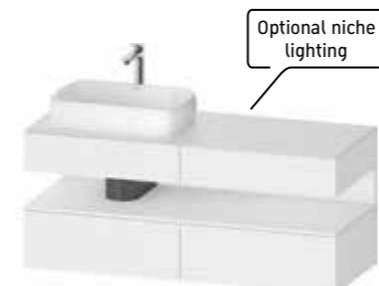

Vanity unit with console
Wall-mounted, 2 drawers, 2 pull-out compartments, for above counter basin left

#QA4765	1400 x 550 mm
#QA4777	1600 x 550 mm