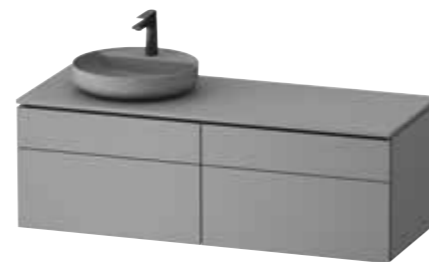

Vanity unit
wall-mounted, 2 drawers, 2 pull-out compartments

#VT4870 L/R   1420 x 550 mm