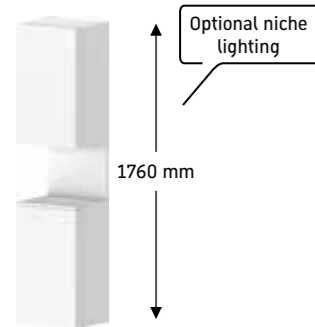

#QA4800	800 x 550 mm
#QA4801	1000 x 550 mm
#QA4802	1200 x 550 mm

**Tall cabinet**  
Wall-mounted, 2 doors, L/R, open shelf, glass shelves on top, in the upper part of the cabinet

#QA1346	400 x 360 mm
---------	--------------