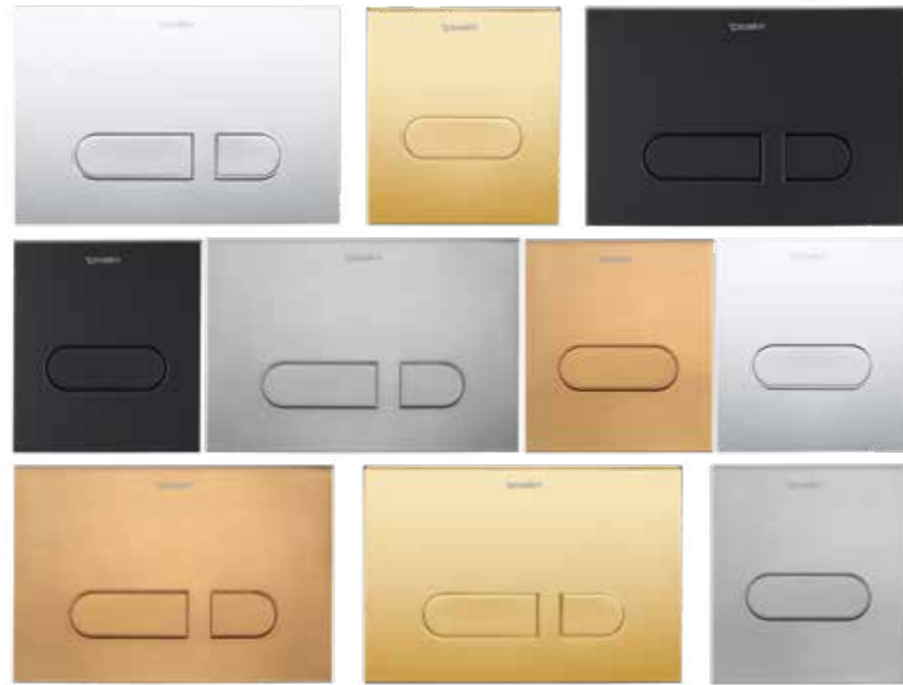

DuraSystem®

#WD5001[...].1000*

#WD5004[...].1000*

Handles for D-Neo furniture

#DE4248**
#DE4249**
#DE4254**
#DE4255**
#DE4256**

#DE4350**
#DE4359**
#DE4354**
#DE4355**
#DE4356**

#DE4357**

#DE4358**

#DE4257**

#DE4258**

#DE4259**