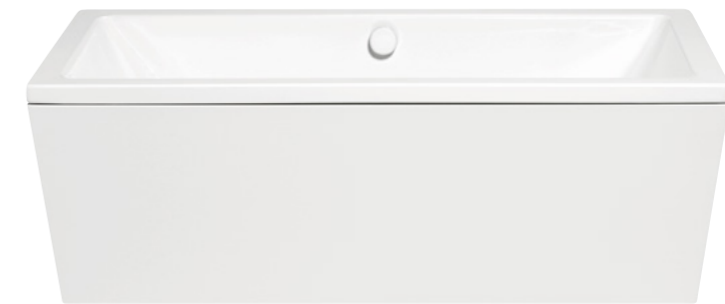

# CONODUO FREE-STANDING

Designed by Sottsass Associati

The free-standing CONODUO is the centre of immersion in the bathroom. Inviting and striking, despite its strict architecture and lines, it appears light and elegant. Thanks to the enveloping panelling made of just one single part and cast, the CONODUO can be placed anywhere in the bathroom. In addition, further special features are the concealed waste with enamelled cover and a high-quality enamel knob for easy handling of the waste.