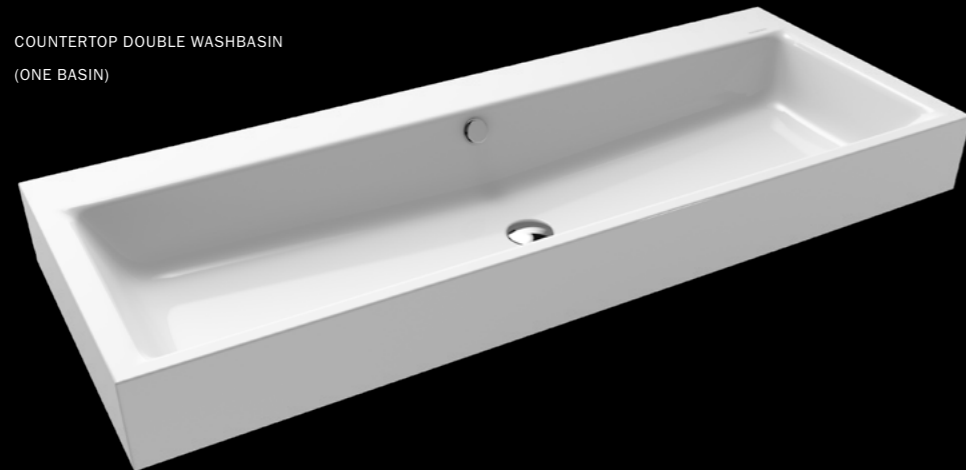

DOUBLE WASHBASIN
(TWO BASINS)