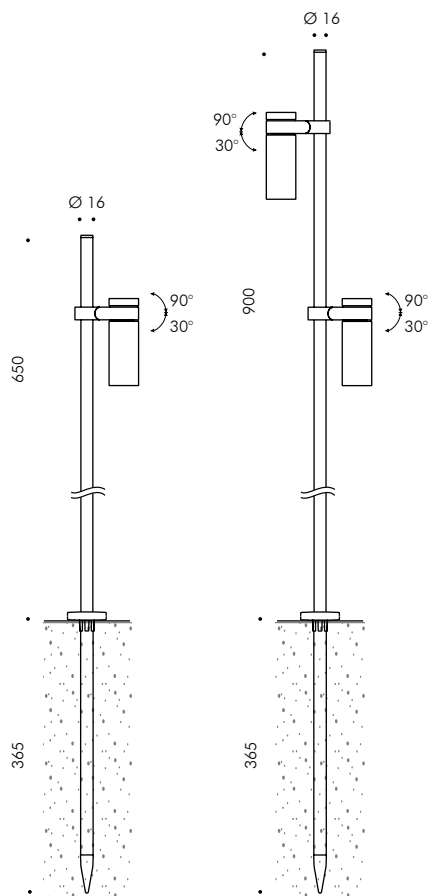

BRONZO

Bronze

BRONZO PROIETTORE

Bronze spot light

CODE	BEAM	KELVIN	FLUX	POWER	POWER SUPPLY	DRIVER	DIMMING TYPE
B.1100		H (2700K)	426lm	5.4W	24Vdc	remote	PWM
		W (3000K)	492lm	5.4W	24Vdc	remote	PWM
		N (4000K)	570lm	5.4W	24Vdc	remote	PWM
B.1101		H (2700K)	426lm	5.4W	24Vdc	remote	PWM
		W (3000K)	492lm	5.4W	24Vdc	remote	PWM
		N (4000K)	570lm	5.4W	24Vdc	remote	PWM
B.1102		H (2700K)	426lm	5.4W	24Vdc	remote	PWM
		W (3000K)	492lm	5.4W	24Vdc	remote	PWM
		N (4000K)	570lm	5.4W	24Vdc	remote	PWM

BRONZO PICCHETTO

Bronze ground stake

CODE	BEAM	KELVIN	FLUX	POWER	POWER SUPPLY	DRIVER	DIMMING TYPE
B.1110		H (2700K)	426lm	5.4W	24Vdc	remote	PWM
		W (3000K)	492lm	5.4W	24Vdc	remote	PWM
		N (4000K)	570lm	5.4W	24Vdc	remote	PWM
B.1111		H (2700K)	426lm	5.4W	24Vdc	remote	PWM
		W (3000K)	492lm	5.4W	24Vdc	remote	PWM
		N (4000K)	570lm	5.4W	24Vdc	remote	PWM
B.1112		H (2700K)	426lm	5.4W	24Vdc	remote	PWM
		W (3000K)	492lm	5.4W	24Vdc	remote	PWM
		N (4000K)	570lm	5.4W	24Vdc	remote	PWM
CODE	BEAM	KELVIN	FLUX	POWER	POWER SUPPLY	DRIVER	DIMMING TYPE
B.1120		H (2700K)	852lm	10.8W	24Vdc	remote	PWM
		W (3000K)	984lm	10.8W	24Vdc	remote	PWM
		N (4000K)	1140lm	10.8W	24Vdc	remote	PWM
B.1121		H (2700K)	852lm	10.8W	24Vdc	remote	PWM
		W (3000K)	984lm	10.8W	24Vdc	remote	PWM
		N (4000K)	1140lm	10.8W	24Vdc	remote	PWM
B.1122		H (2700K)	852lm	10.8W	24Vdc	remote	PWM
		W (3000K)	984lm	10.8W	24Vdc	remote	PWM
		N (4000K)	1140lm	10.8W	24Vdc	remote	PWM

BRONZO

Bronze

BRONZO INCASSO PARETE Ø 40mm

Bronze wall recessed Ø 40mm

CODE	BEAM	KELVIN	FLUX	POWER	POWER SUPPLY	DRIVER	DIMMING TYPE
B.1070		H (2700K)	240lm	2.2W	24Vdc	remote	PWM
		W (3000K)	260lm	2.2W	24Vdc	remote	PWM
		N (4000K)	320lm	2.2W	24Vdc	remote	PWM

BRONZO INCASSO PARETE Ø 60mm

Bronze wall recessed Ø 60mm

CODE	BEAM	KELVIN	FLUX	POWER	POWER SUPPLY	DRIVER	DIMMING TYPE
B.1080		H (2700K)	426lm	5.4W	24Vdc	remote	PWM
		W (3000K)	492lm	5.4W	24Vdc	remote	PWM
		N (4000K)	570lm	5.4W	24Vdc	remote	PWM

BRONZO CALPESTABILE DA INCASSO Ø40 mm

Bronze walk-over Ø40 mm

CODE	BEAM	KELVIN	FLUX	POWER	POWER SUPPLY	DRIVER	DIMMING TYPE
B.1050		H (2700K)	240lm	2.2W	24Vdc	remote	PWM
		W (3000K)	260lm	2.2W	24Vdc	remote	PWM
		N (4000K)	320lm	2.2W	24Vdc	remote	PWM
B.1051		H (2700K)	240lm	2.2W	24Vdc	remote	PWM
		W (3000K)	260lm	2.2W	24Vdc	remote	PWM
		N (4000K)	320lm	2.2W	24Vdc	remote	PWM
B.1052		H (2700K)	240lm	2.2W	24Vdc	remote	PWM
		W (3000K)	260lm	2.2W	24Vdc	remote	PWM
		N (4000K)	320lm	2.2W	24Vdc	remote	PWM

BRONZO CALPESTABILE DA INCASSO Ø60 mm

Bronze walk-over Ø60 mm

CODE	BEAM	KELVIN	FLUX	POWER	POWER SUPPLY	DRIVER	DIMMING TYPE
B.1060		H (2700K)	426lm	5.4W	24Vdc	remote	PWM
		W (3000K)	492lm	5.4W	24Vdc	remote	PWM
		N (4000K)	570lm	5.4W	24Vdc	remote	PWM
B.1061		H (2700K)	426lm	5.4W	24Vdc	remote	PWM
		W (3000K)	492lm	5.4W	24Vdc	remote	PWM
		N (4000K)	570lm	5.4W	24Vdc	remote	PWM
B.1062		H (2700K)	426lm	5.4W	24Vdc	remote	PWM
		W (3000K)	492lm	5.4W	24Vdc	remote	PWM
		N (4000K)	570lm	5.4W	24Vdc	remote	PWM