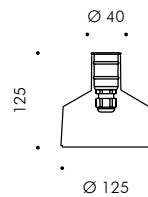

BRONZO CALPESTABILE DA INCASSO Ø40 mm

Bronze walk-over Ø40 mm

CODE	BEAM	KELVIN	FLUX	POWER	POWER SUPPLY	DRIVER	DIMMING TYPE
B.1050		H (2700K)	240lm	2.2W	24Vdc	remote	PWM
		W (3000K)	260lm	2.2W	24Vdc	remote	PWM
		N (4000K)	320lm	2.2W	24Vdc	remote	PWM
B.1051		H (2700K)	240lm	2.2W	24Vdc	remote	PWM
		W (3000K)	260lm	2.2W	24Vdc	remote	PWM
		N (4000K)	320lm	2.2W	24Vdc	remote	PWM
B.1052		H (2700K)	240lm	2.2W	24Vdc	remote	PWM
		W (3000K)	260lm	2.2W	24Vdc	remote	PWM
		N (4000K)	320lm	2.2W	24Vdc	remote	PWM