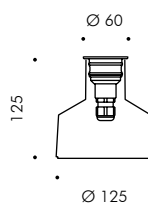

BRONZO CALPESTABILE DA INCASSO Ø60 mm

Bronze walk-over Ø60 mm

CODE	BEAM	KELVIN	FLUX	POWER	POWER SUPPLY	DRIVER	DIMMING TYPE
B.1060		H (2700K)	426lm	5.4W	24Vdc	remote	PWM
		W (3000K)	492lm	5.4W	24Vdc	remote	PWM
		N (4000K)	570lm	5.4W	24Vdc	remote	PWM
B.1061		H (2700K)	426lm	5.4W	24Vdc	remote	PWM
		W (3000K)	492lm	5.4W	24Vdc	remote	PWM
		N (4000K)	570lm	5.4W	24Vdc	remote	PWM
B.1062		H (2700K)	426lm	5.4W	24Vdc	remote	PWM
		W (3000K)	492lm	5.4W	24Vdc	remote	PWM
		N (4000K)	570lm	5.4W	24Vdc	remote	PWM