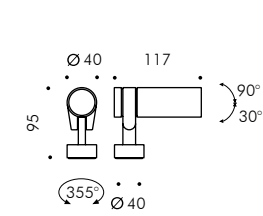

BRONZO

Bronze

BRONZO PROIETTORE

Bronze spot light

CODE	BEAM	KELVIN	FLUX	POWER	POWER SUPPLY	DRIVER	DIMMING TYPE
B.1100		H (2700K)	426lm	5.4W	24Vdc	remote	PWM
		W (3000K)	492lm	5.4W	24Vdc	remote	PWM
		N (4000K)	570lm	5.4W	24Vdc	remote	PWM
B.1101		H (2700K)	426lm	5.4W	24Vdc	remote	PWM
		W (3000K)	492lm	5.4W	24Vdc	remote	PWM
		N (4000K)	570lm	5.4W	24Vdc	remote	PWM
B.1102		H (2700K)	426lm	5.4W	24Vdc	remote	PWM
		W (3000K)	492lm	5.4W	24Vdc	remote	PWM
		N (4000K)	570lm	5.4W	24Vdc	remote	PWM