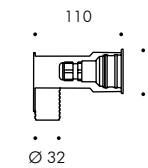

BRONZO INCASSO PARETE Ø 60mm

Bronze wall recessed Ø 60mm