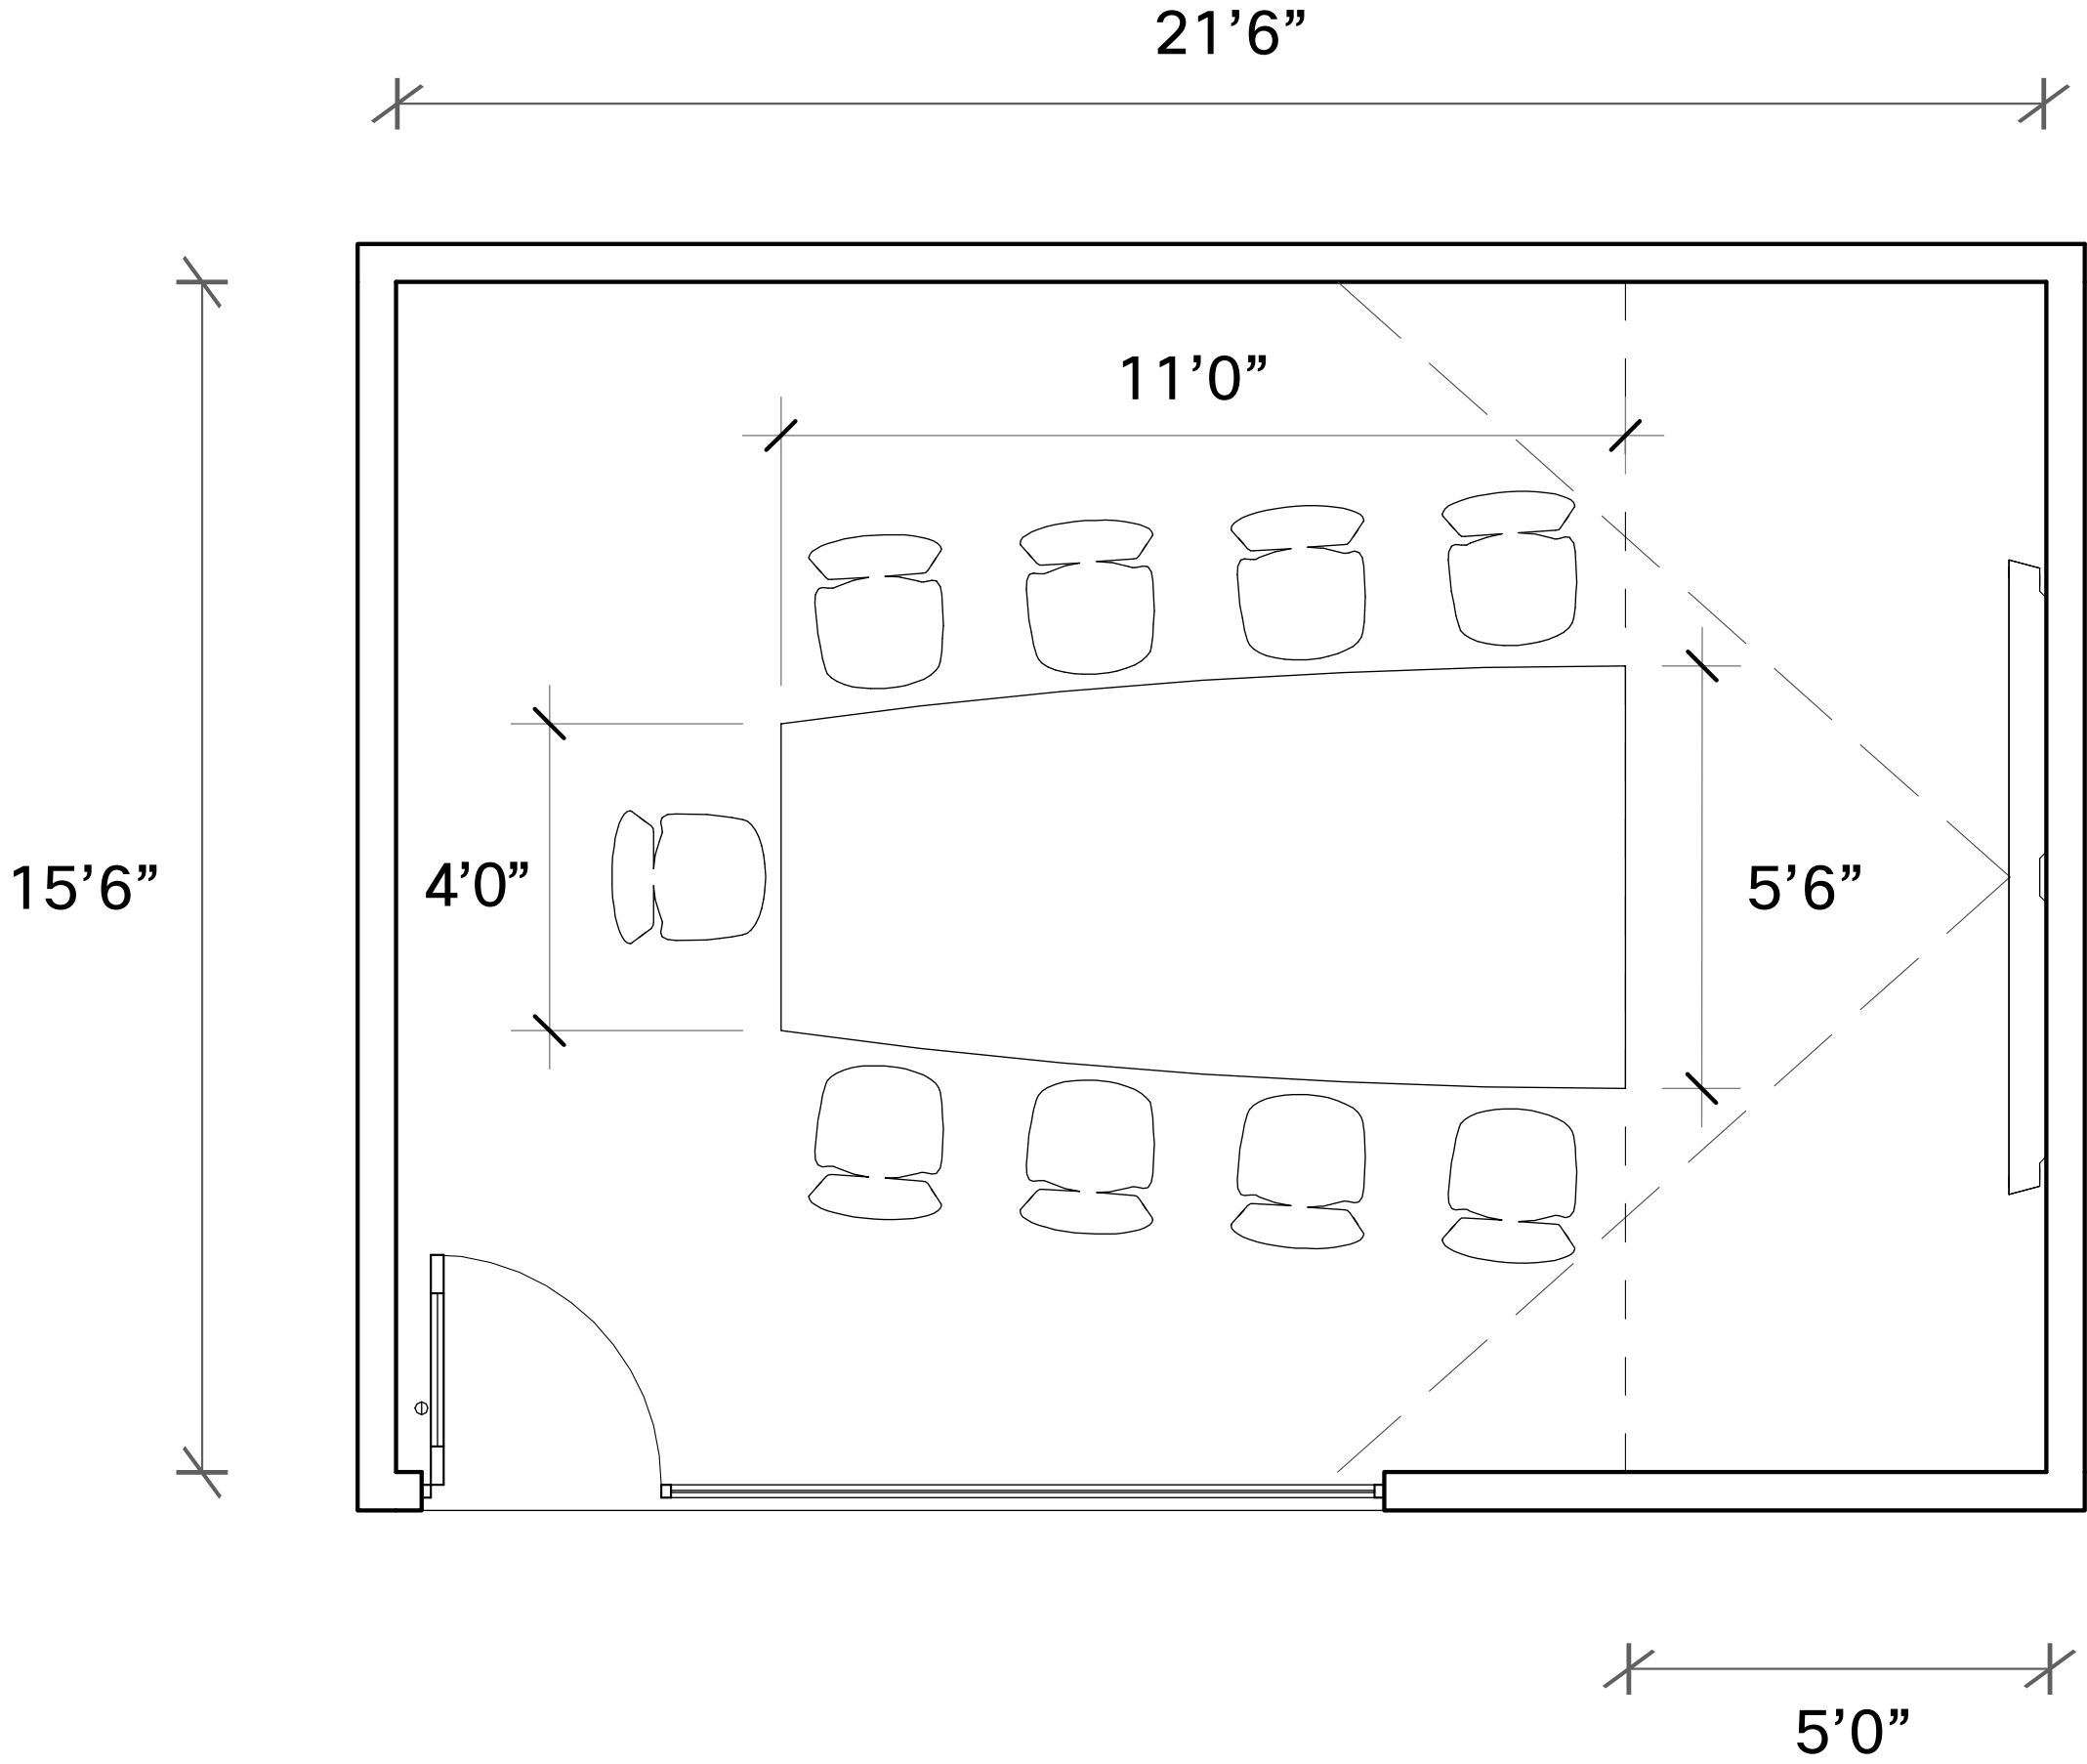

Option 2

Cisco Room Kit EQ

CISCO

Dual 55" Displays (LG or Samsung)

SAMSUNG LG

Medium Collaboration Room - Dual Display

Room Layout

Medium Brainstorming Room