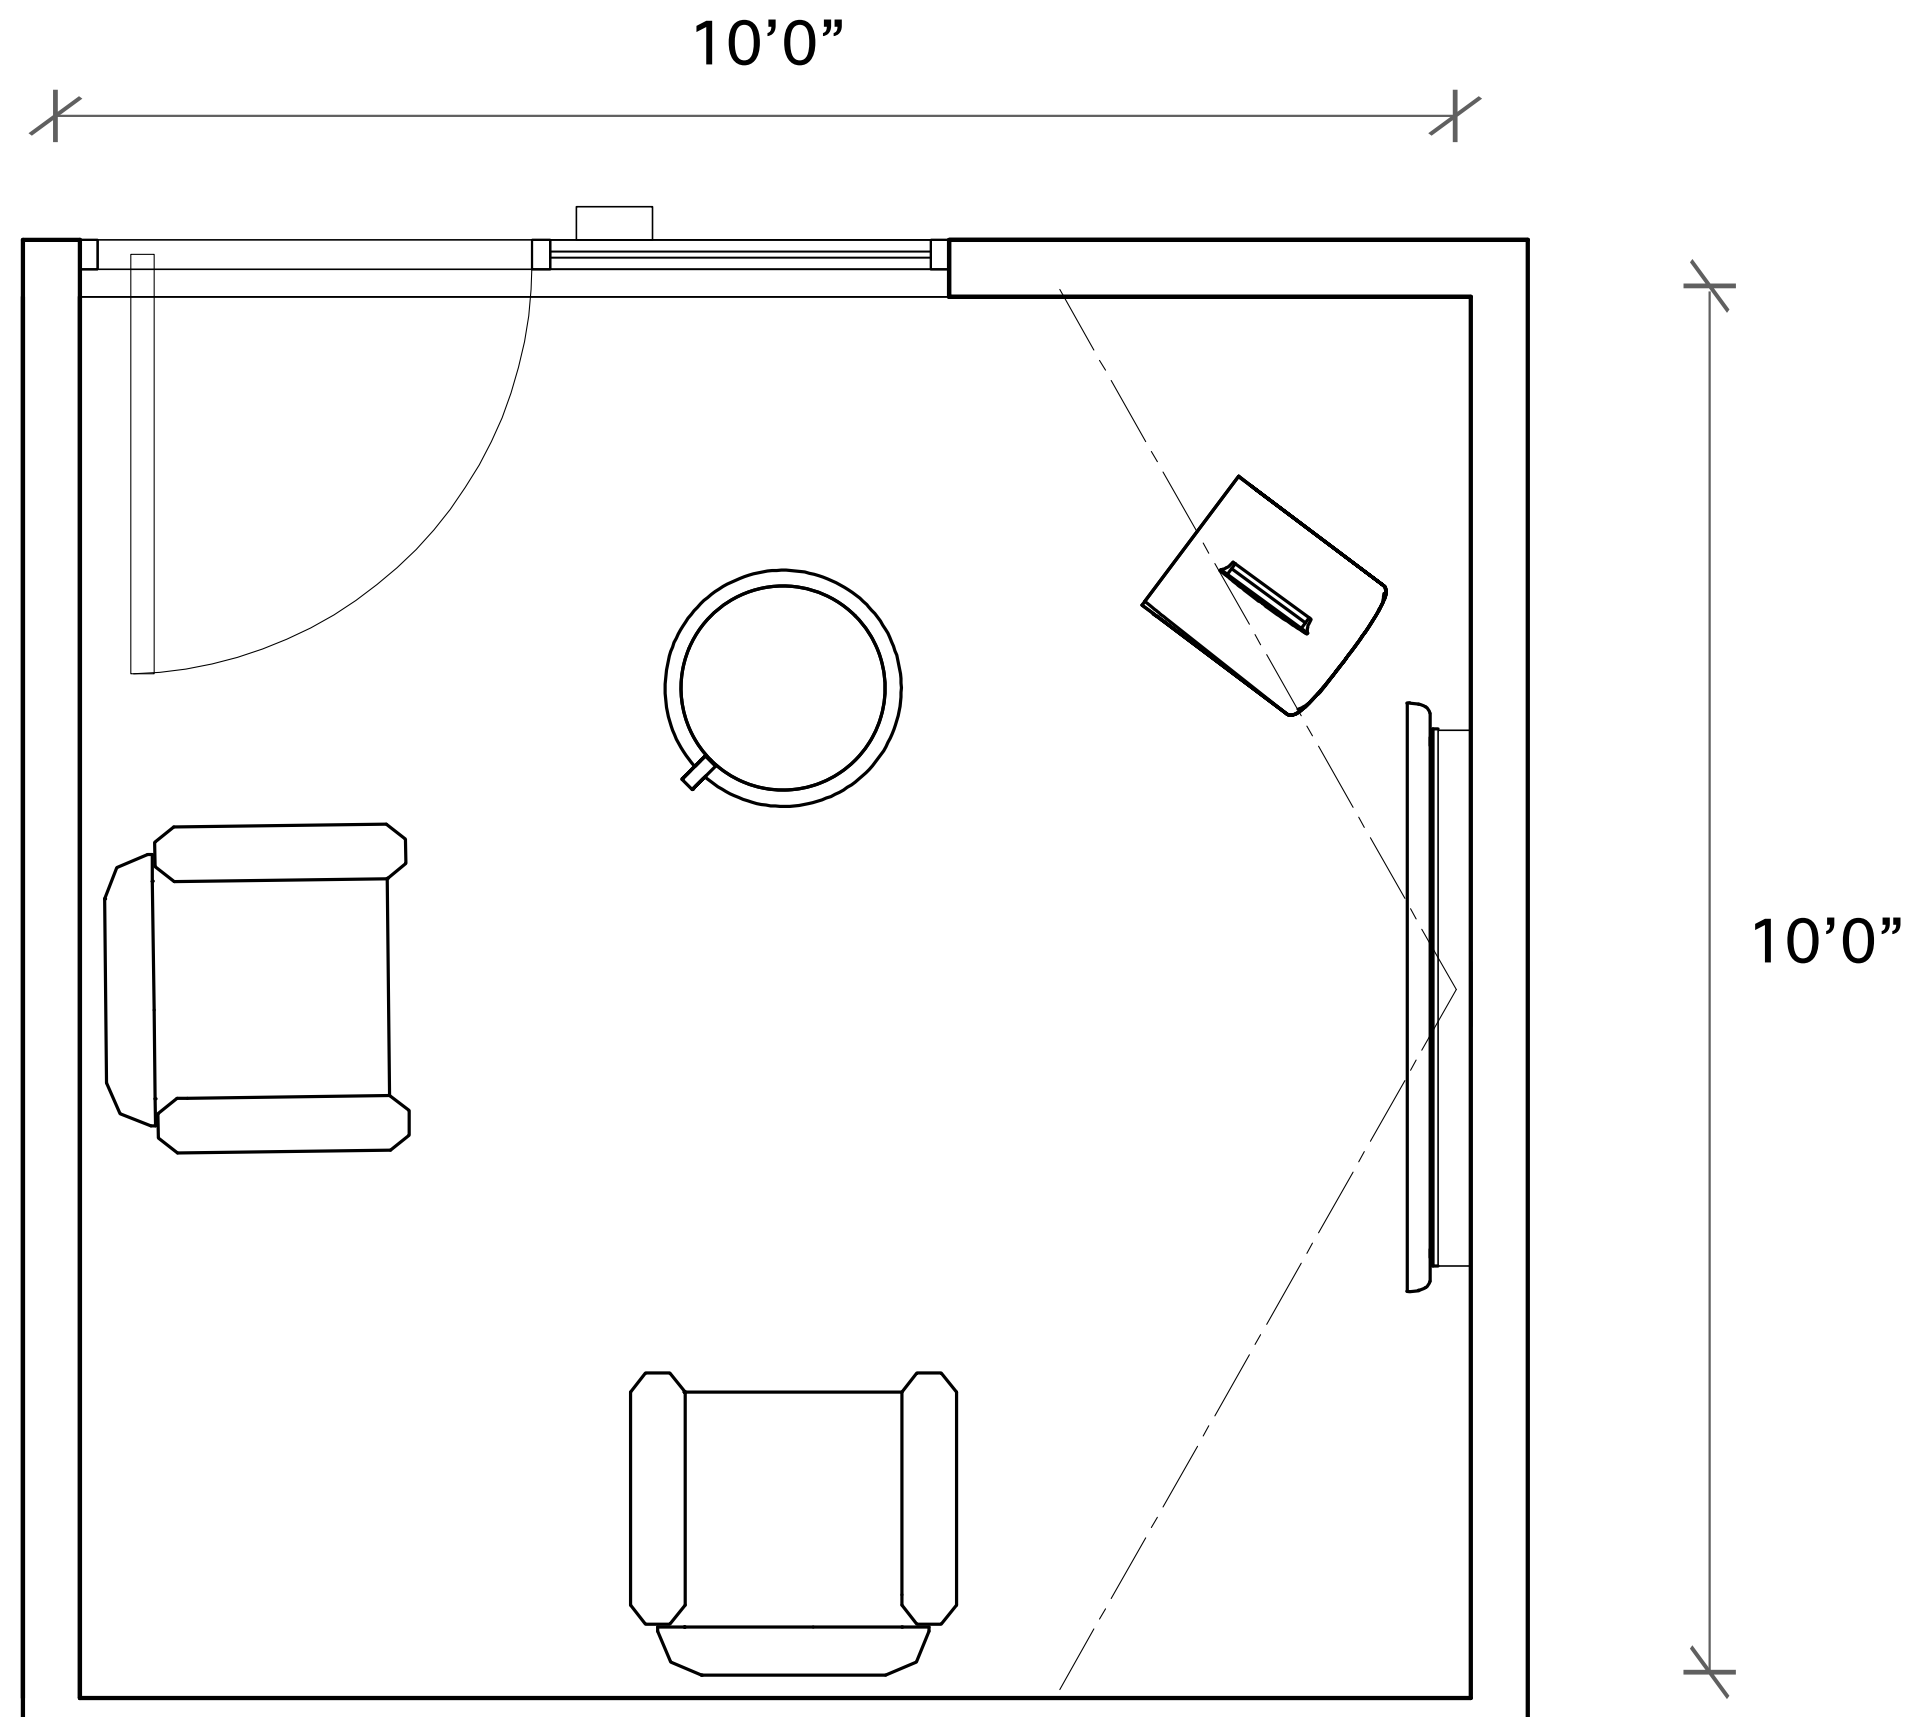

Casual Huddle Room

Room Layout