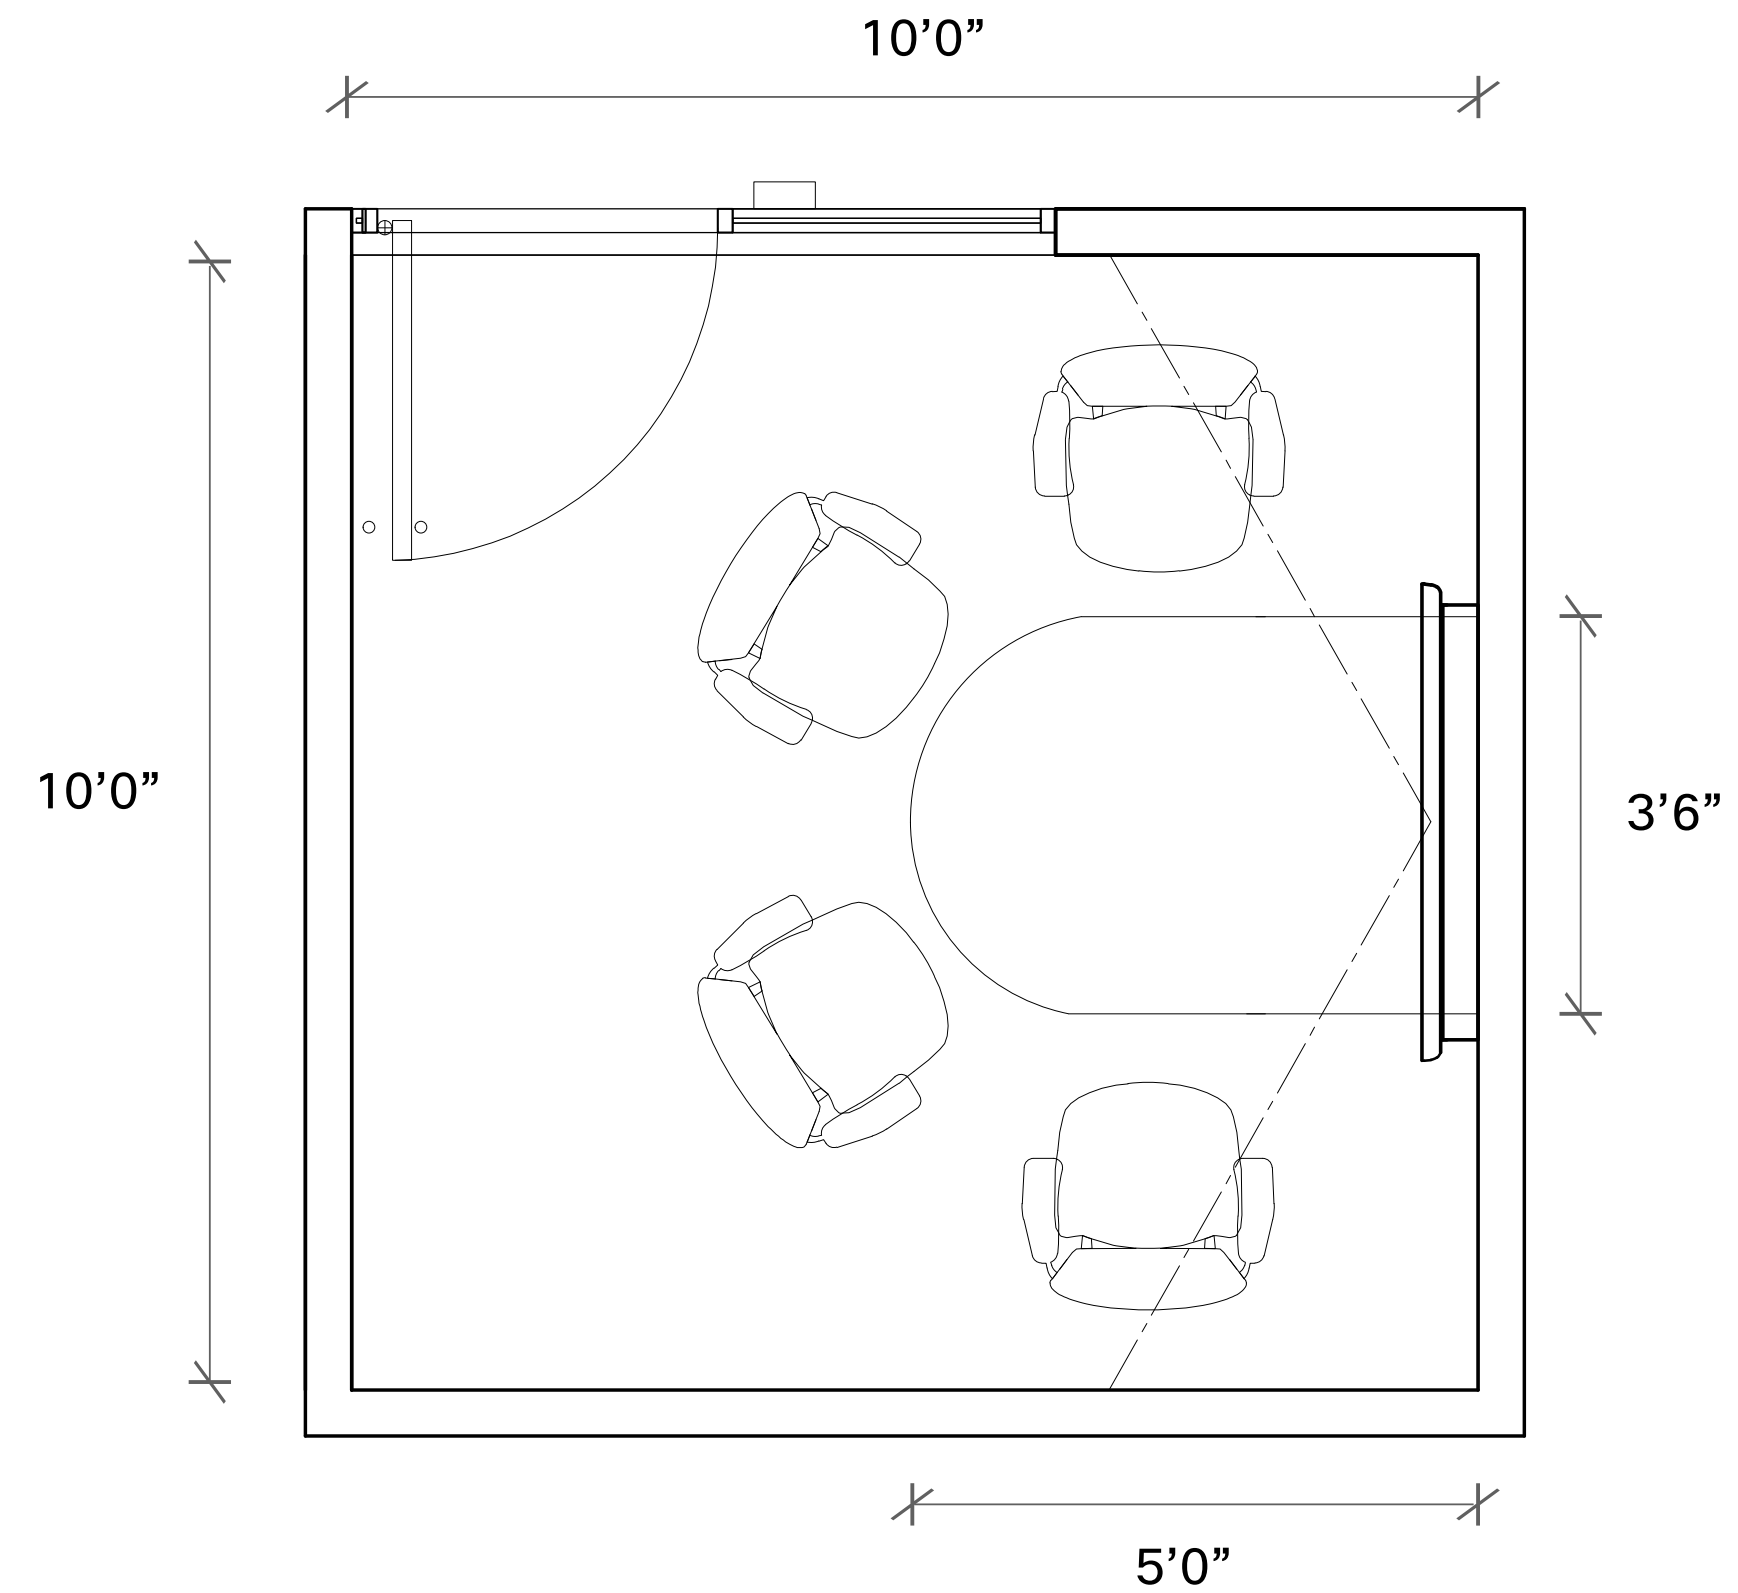

10' x 10' Traditional Huddle Room

Optimal (4-Chairs)