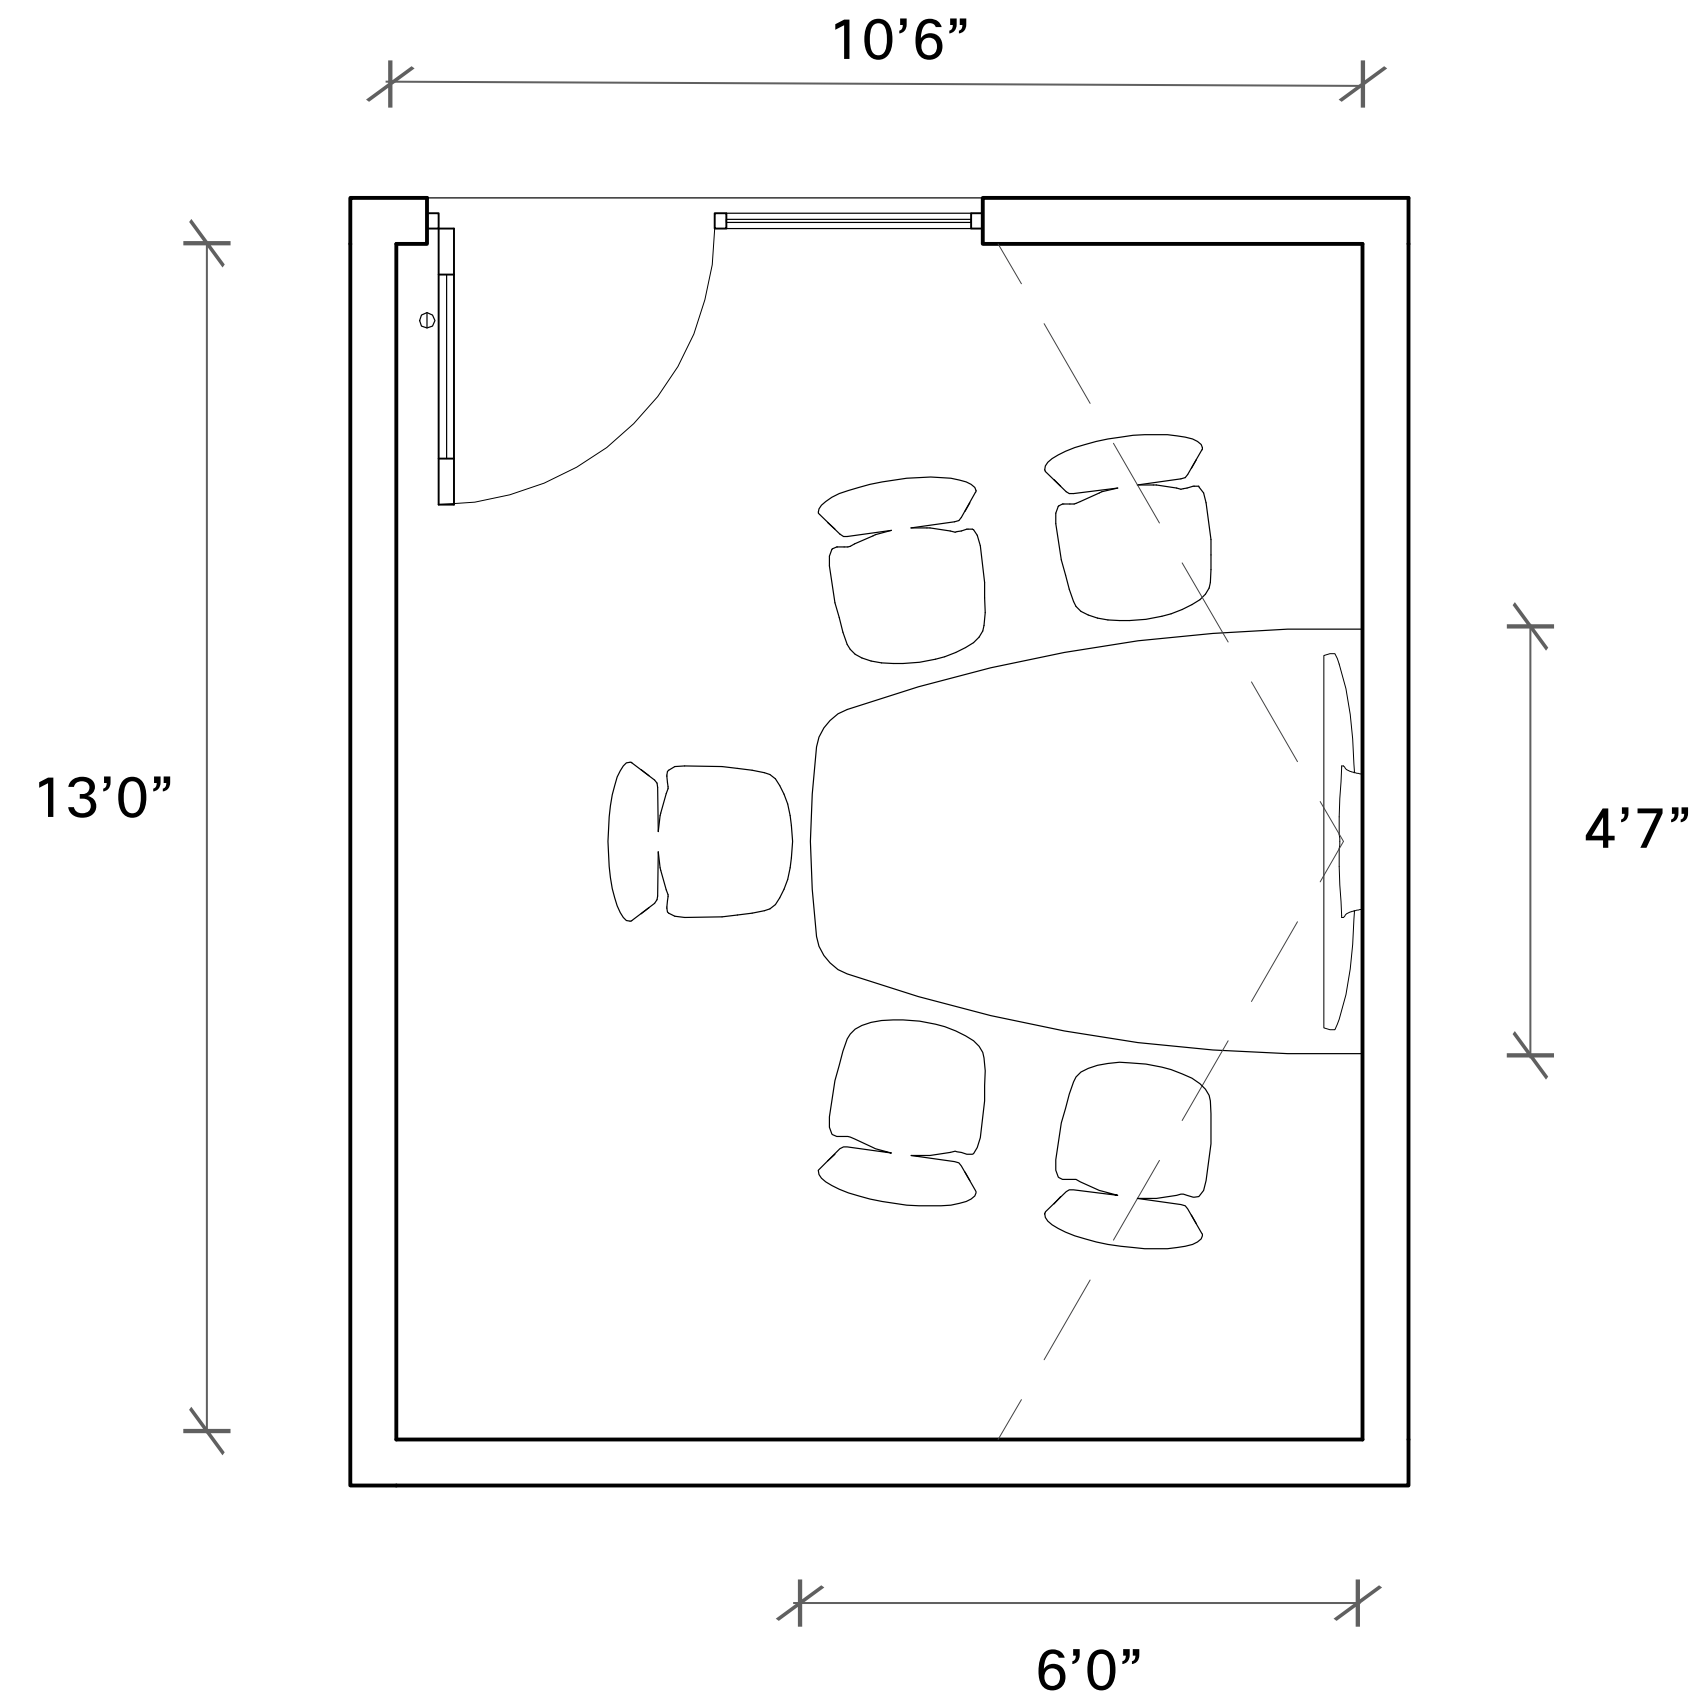

nienkamper

Cisco Room Bar

CISCO

Single 55" display (LG or Samsung)

SAMSUNG LG

Small Collaboration Room

Room Layout

Medium Collaboration Room - Dual Display

Overview

The perfect space to bring people together for knowledge sharing or decision making, dual 55" displays allow you to see content and remote participants simultaneously. Trapezoid shaped table ensures everyone can be seen.