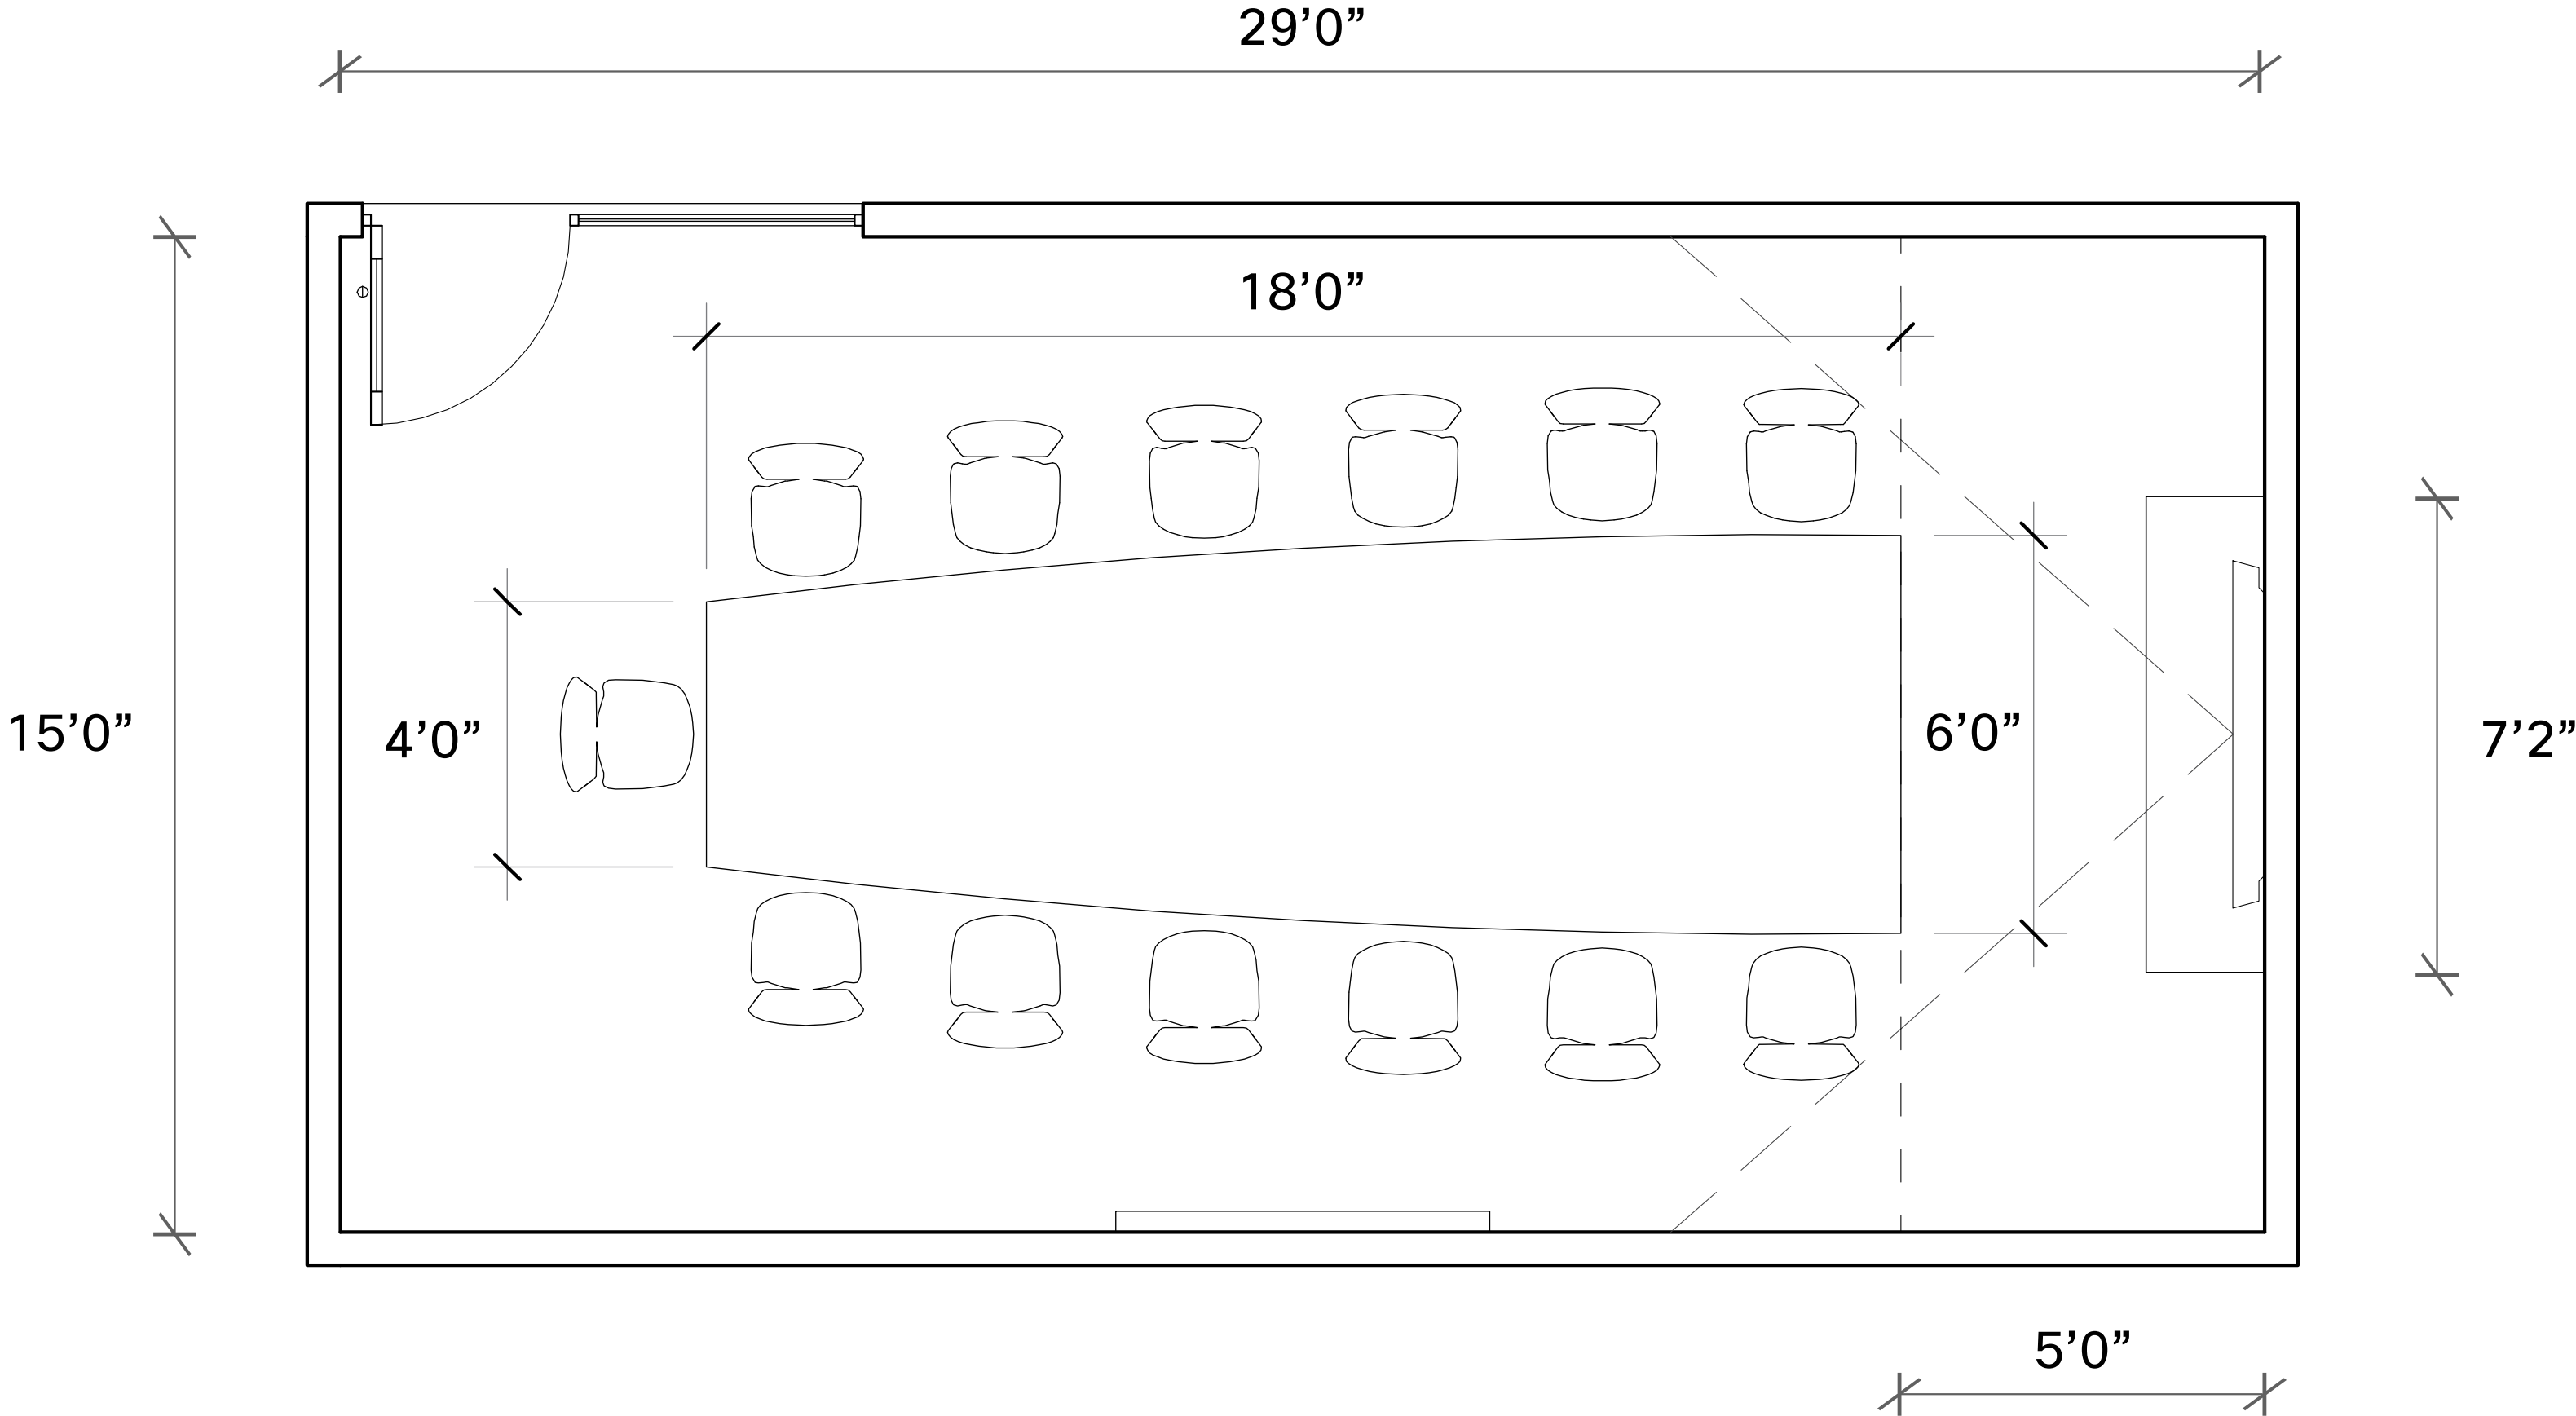

Large Collaboration Room

Room Layout