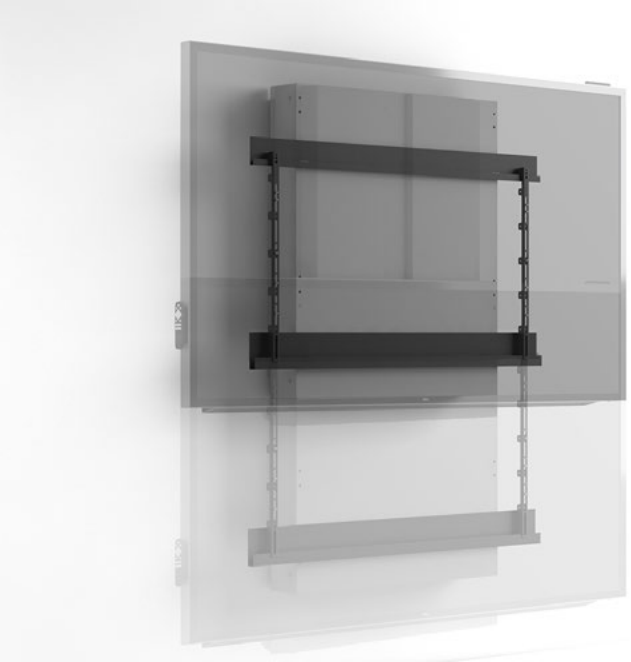

Features

- Wall mounted Cisco Board Pro 55
- Neinkamper standard height cone table
- Allermuir Kin chairs
- Salamander EZ Touch Wall Mount (optional)

Brainstorming Huddle Room - Standard Height

Components

nienkämper

Cisco Board Pro 55

CISCO

Salamander EZTouch Mount

SALAMANDER
DESIGNS

CISCO

Brainstorming Huddle Room - Standard Height

Room Layout

Brainstorming Huddle Room - Counter Height

Overview

Turn a small room into a space for big ideas. The Cisco Board Pro allows users to co-create, share content, or join a video call. The counter height table and chairs change the attendee's posture and encourage people to get up and interact with this all-in-one device.