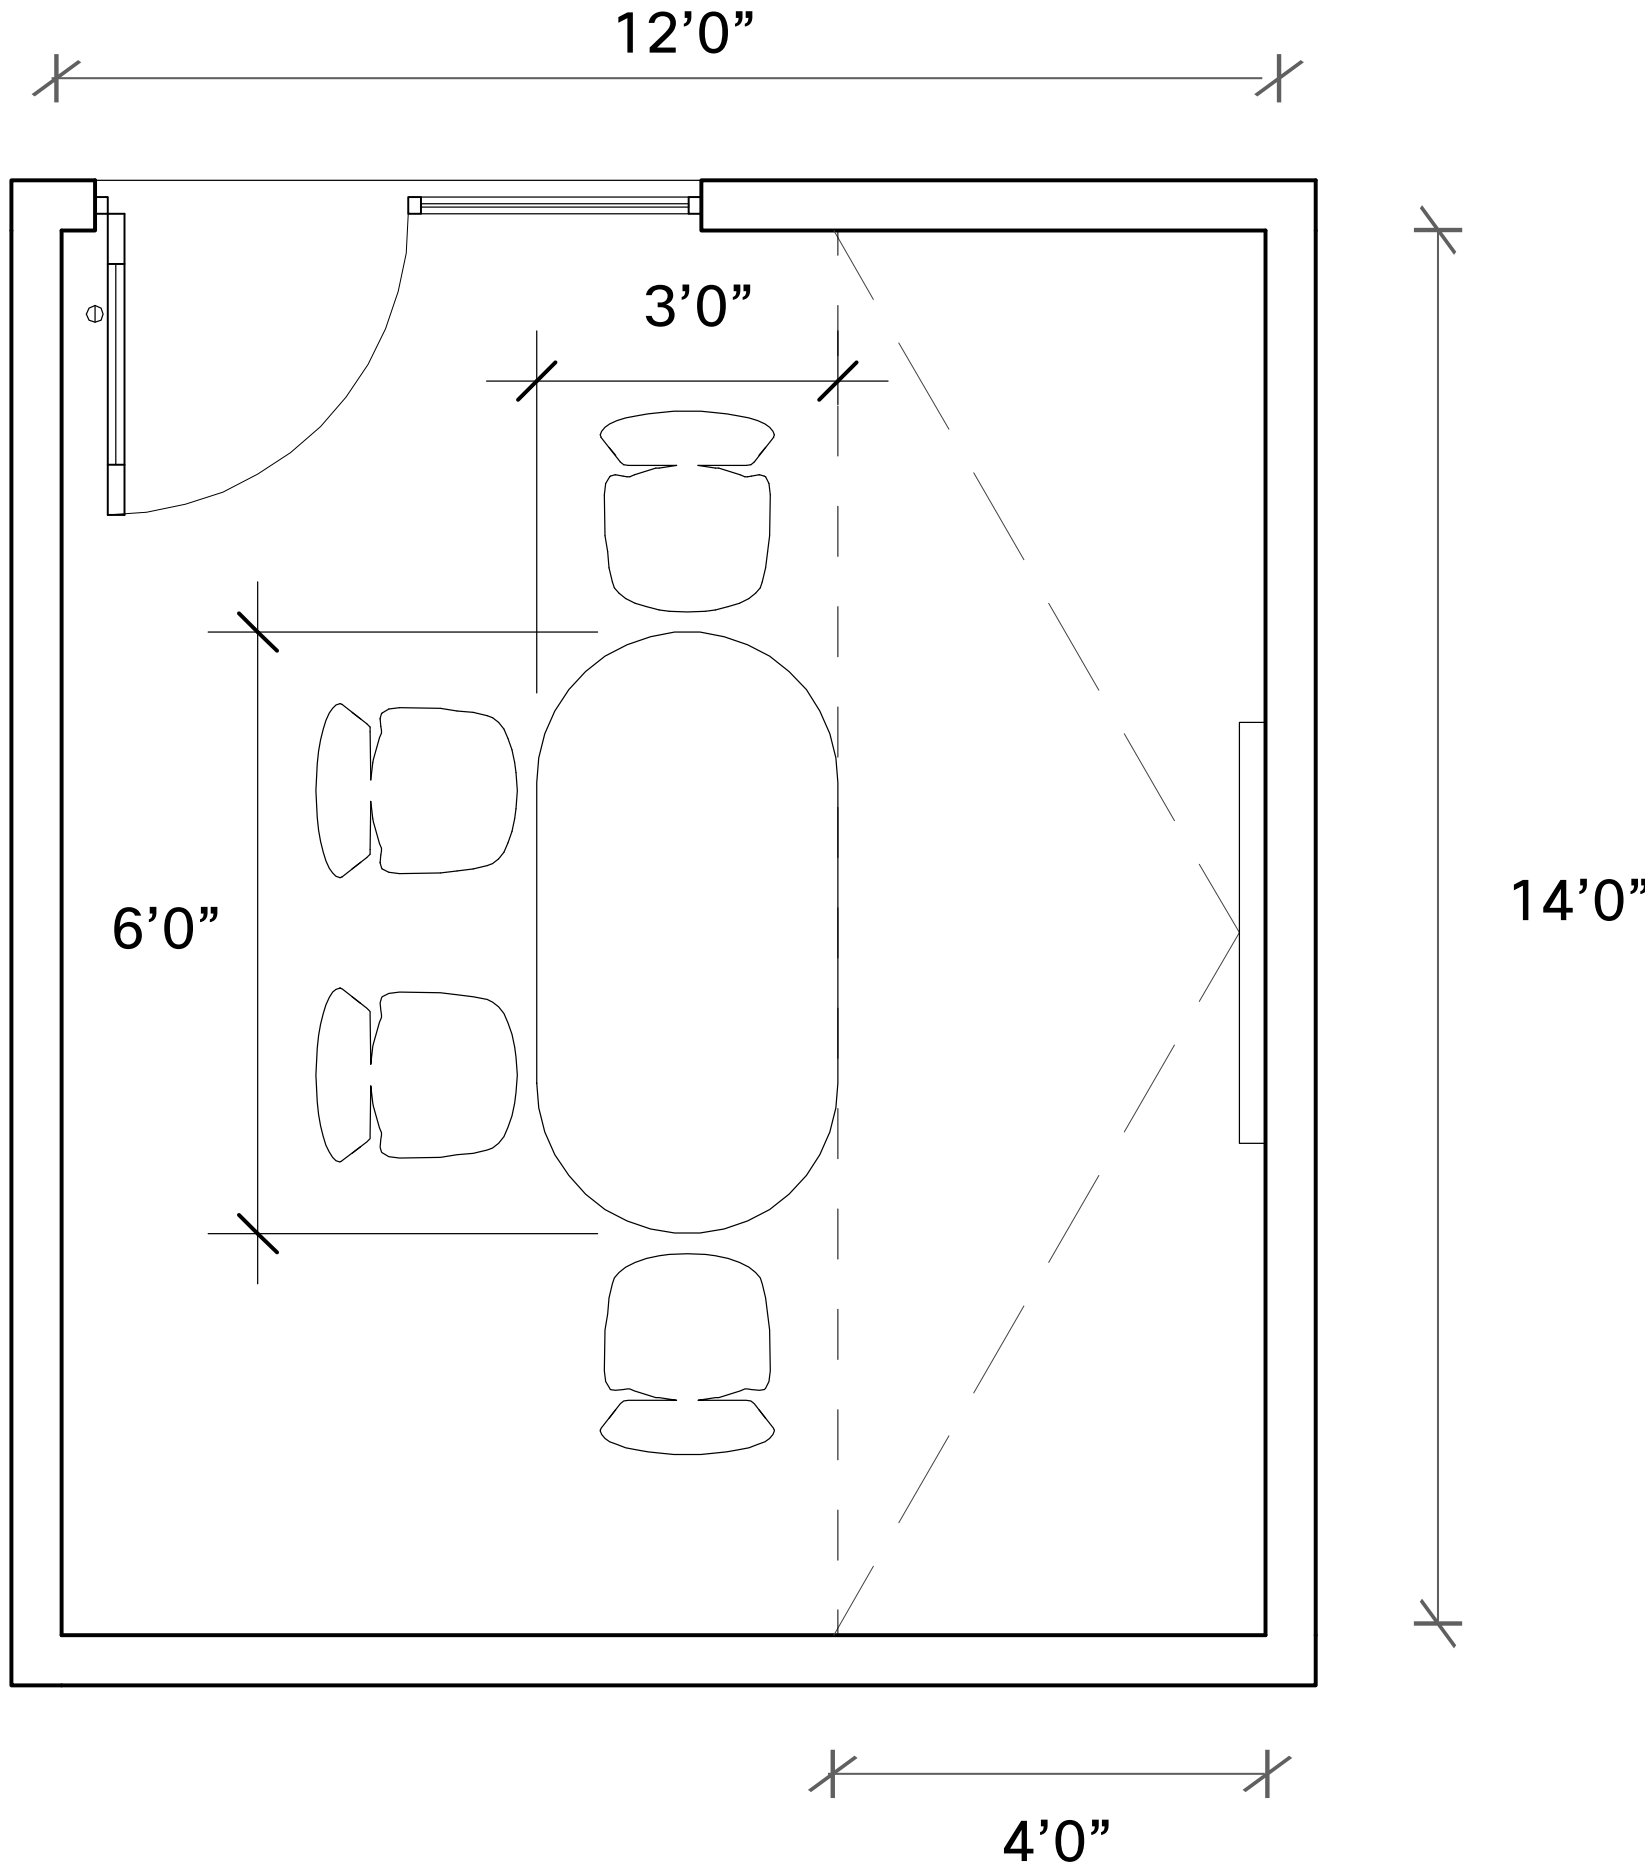

nienkämper

Cisco Board Pro 55

CISCO

Brainstorming Huddle Room - Counter Height

Room Layout

Small Collaboration Room

Overview

Small groups get work done. These small meeting rooms are the perfect settings to bring in-person and remote colleagues together. The 120° field of view of the Cisco Room Bar camera makes sure everyone is in view.