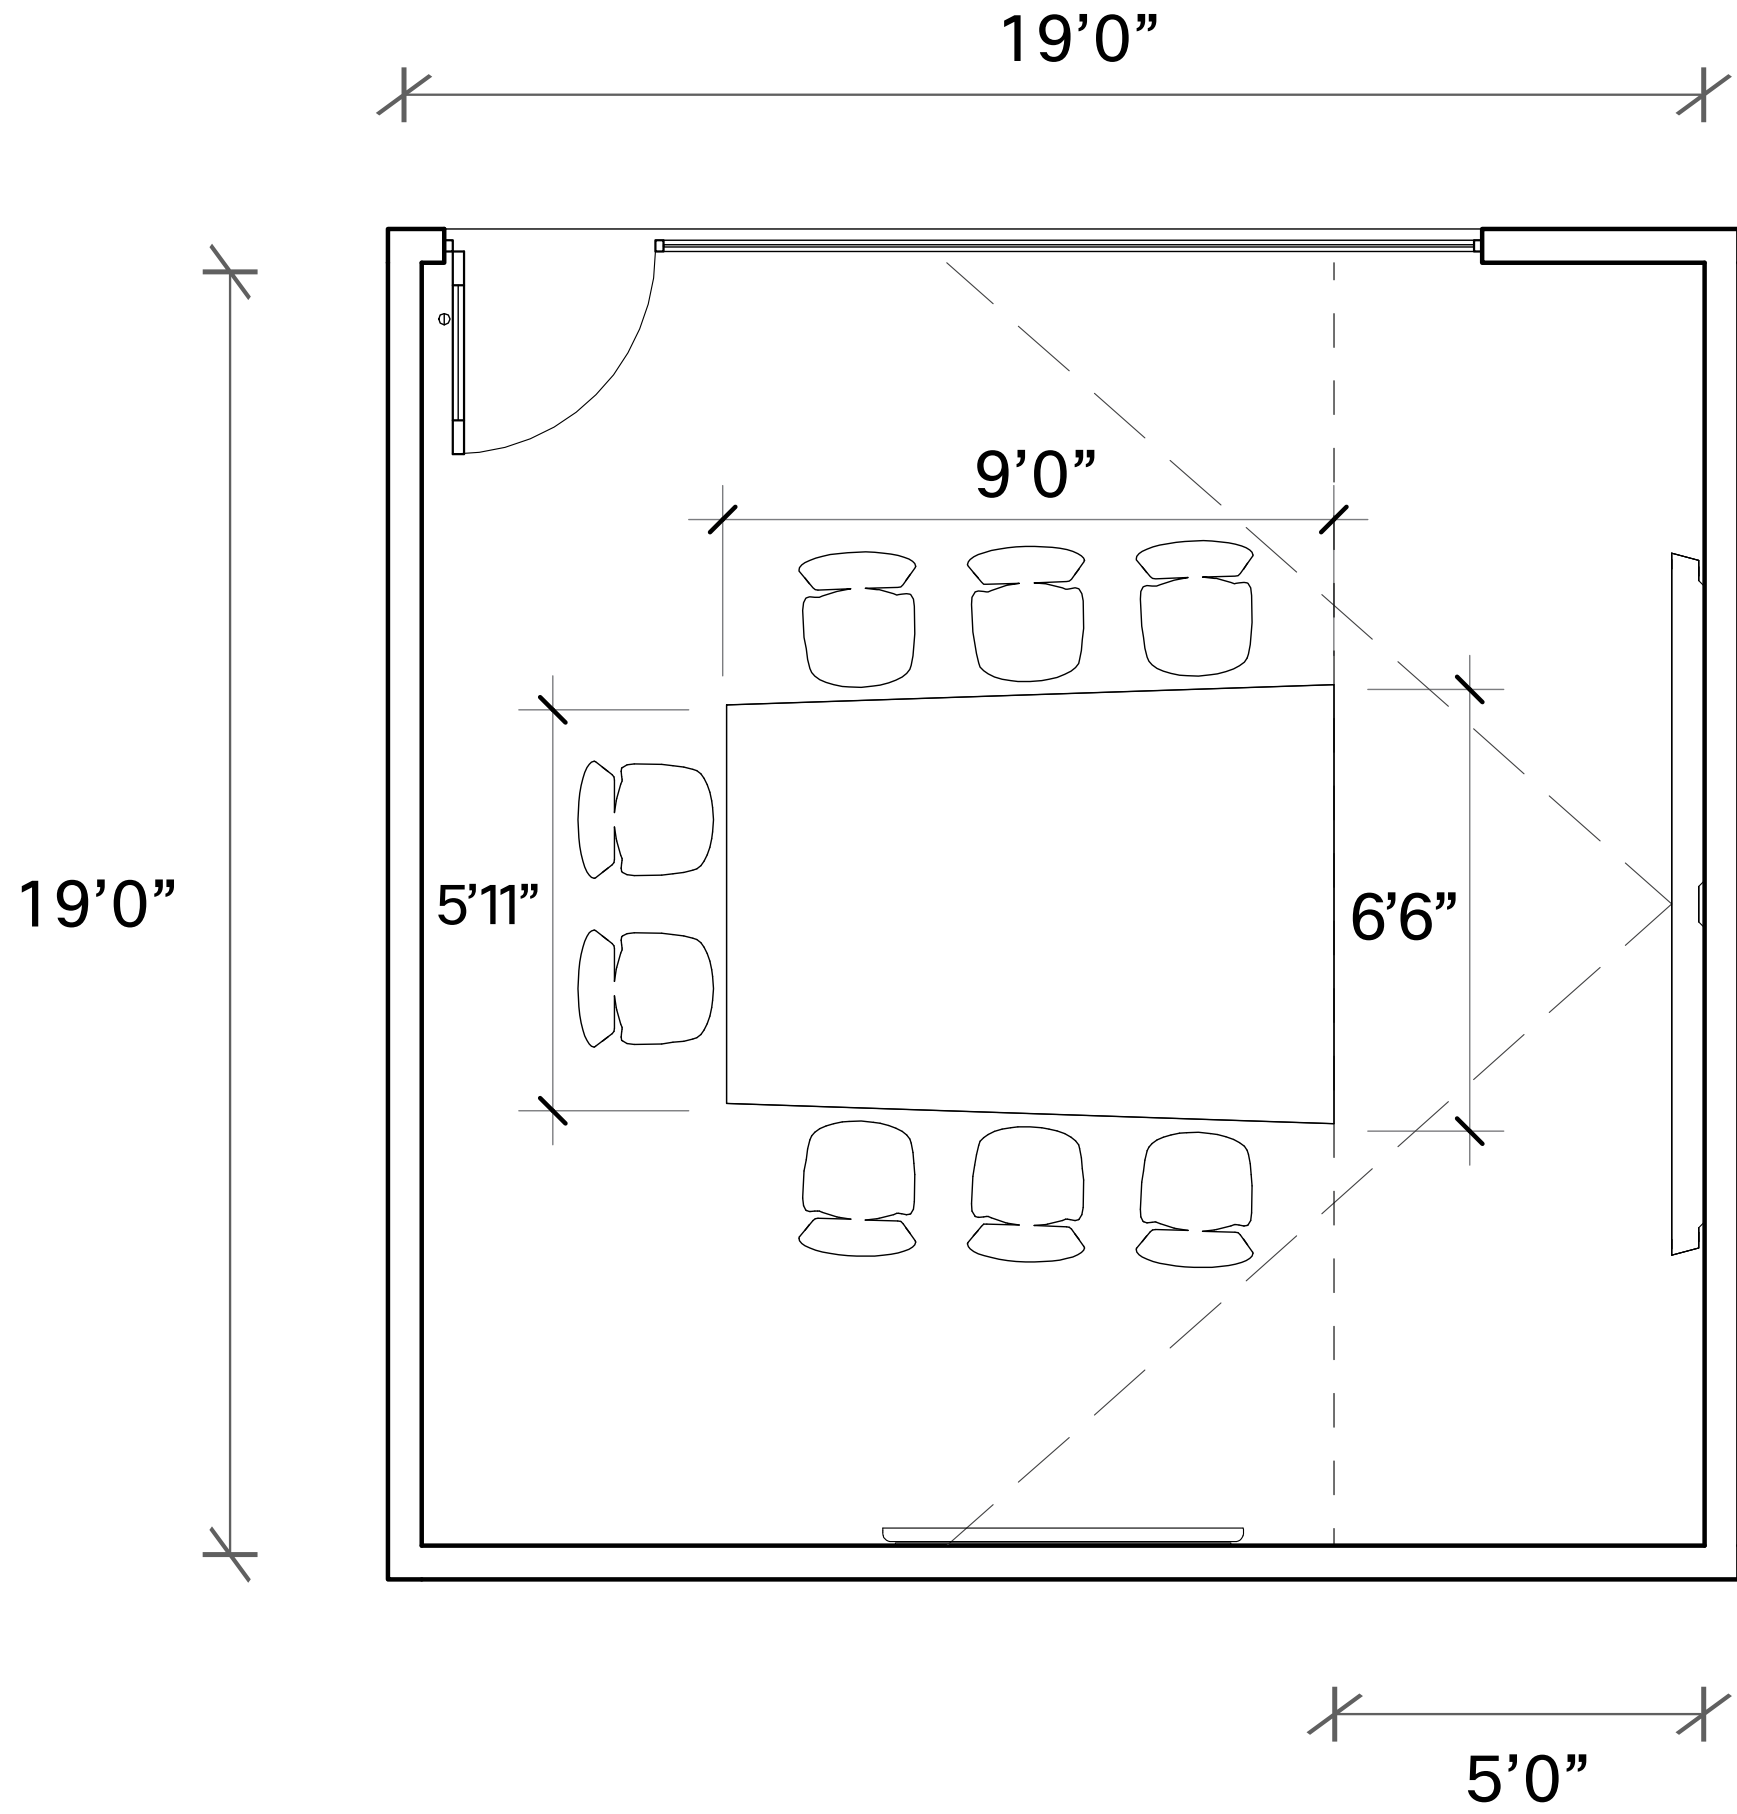

Innovation Room

Room Layout