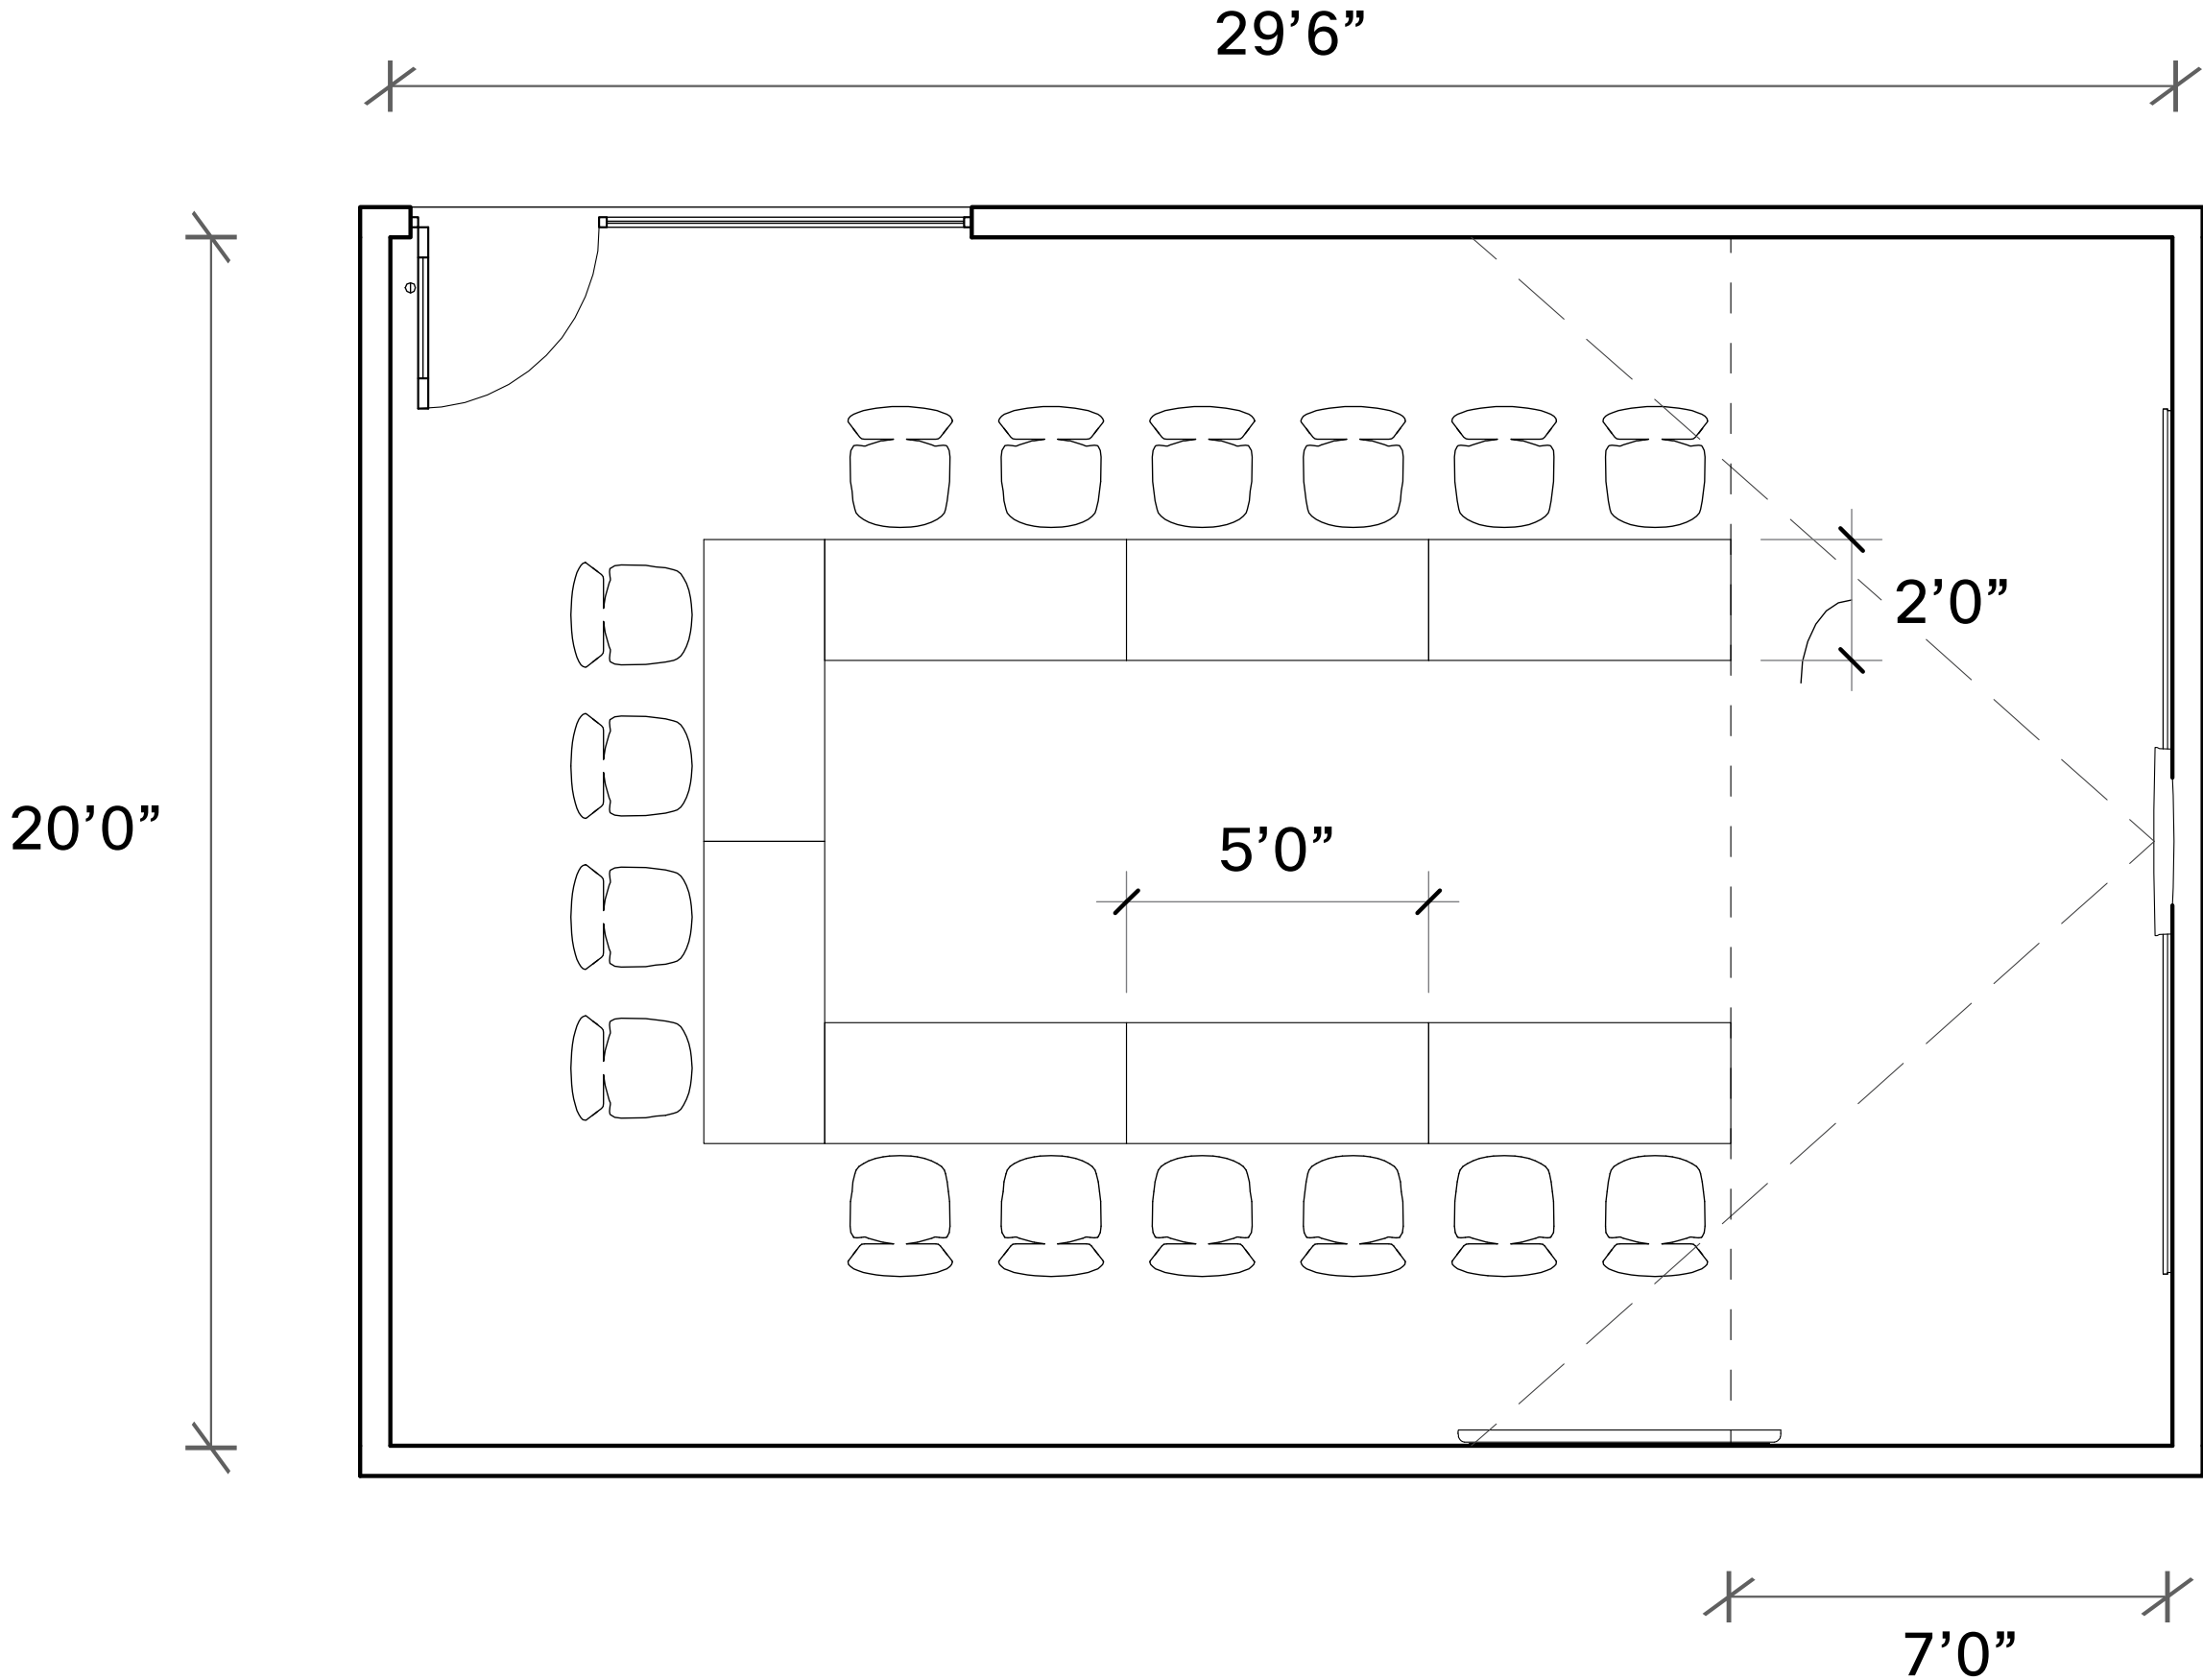

Extra Large Briefing Room

Room Layout