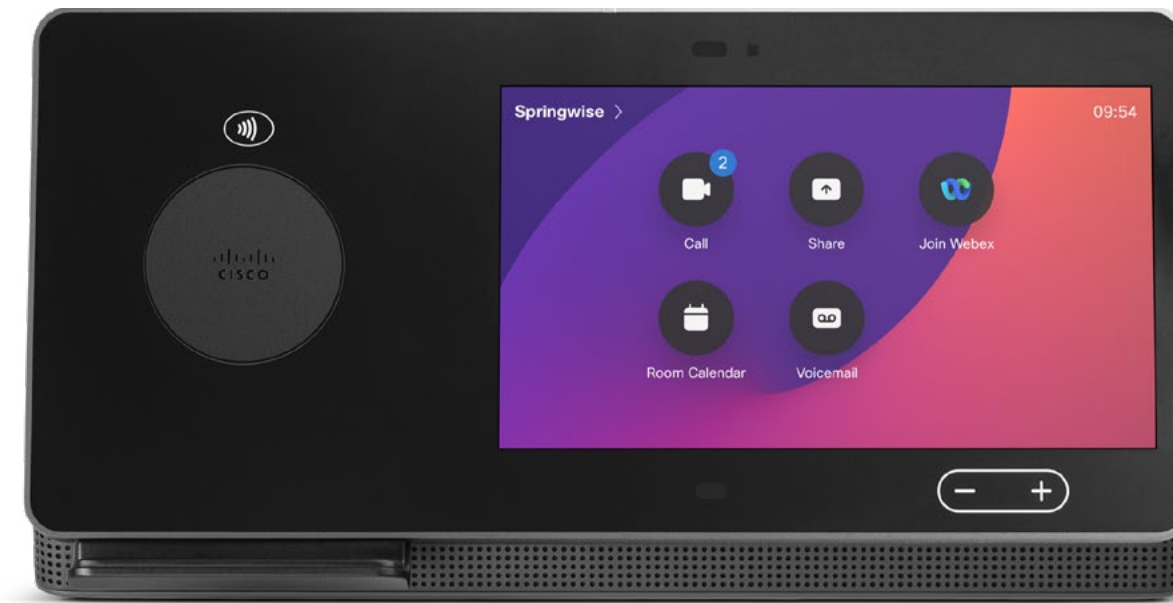

Adhoc Rooms

The Cisco Room Navigator for Wall uses an in-house developed web app to change the display and LED light based on occupancy, green available, and red for occupied.

Floor Plan

Hot Desk

Overview

Providing areas for people to do focus work or passively participate in a remote meeting is critical in the hybrid work environment, and the hot desk is the perfect space for these activities.

Features

- Cisco Desk Hub
- Cisco Desk Camera
- 24" or 27" display
- Teknion Navigate Height-Adjustable Table
- Humanscale Liberty Task chair

Hot Desk Components

Humanscale Liberty Task Chair

Humanscale

Teknion Navigate
Height-Adjustable Table

teknion

Cisco Desk Hub

BYO Bluetooth
headset recommended

Cisco Desk Camera

CISCO

Video Booth

Overview

The Video Booth is ideal when you need to jump on that impromptu video call with a colleague, join that weekly team meeting, or simply need a place to whiteboard some new ideas.