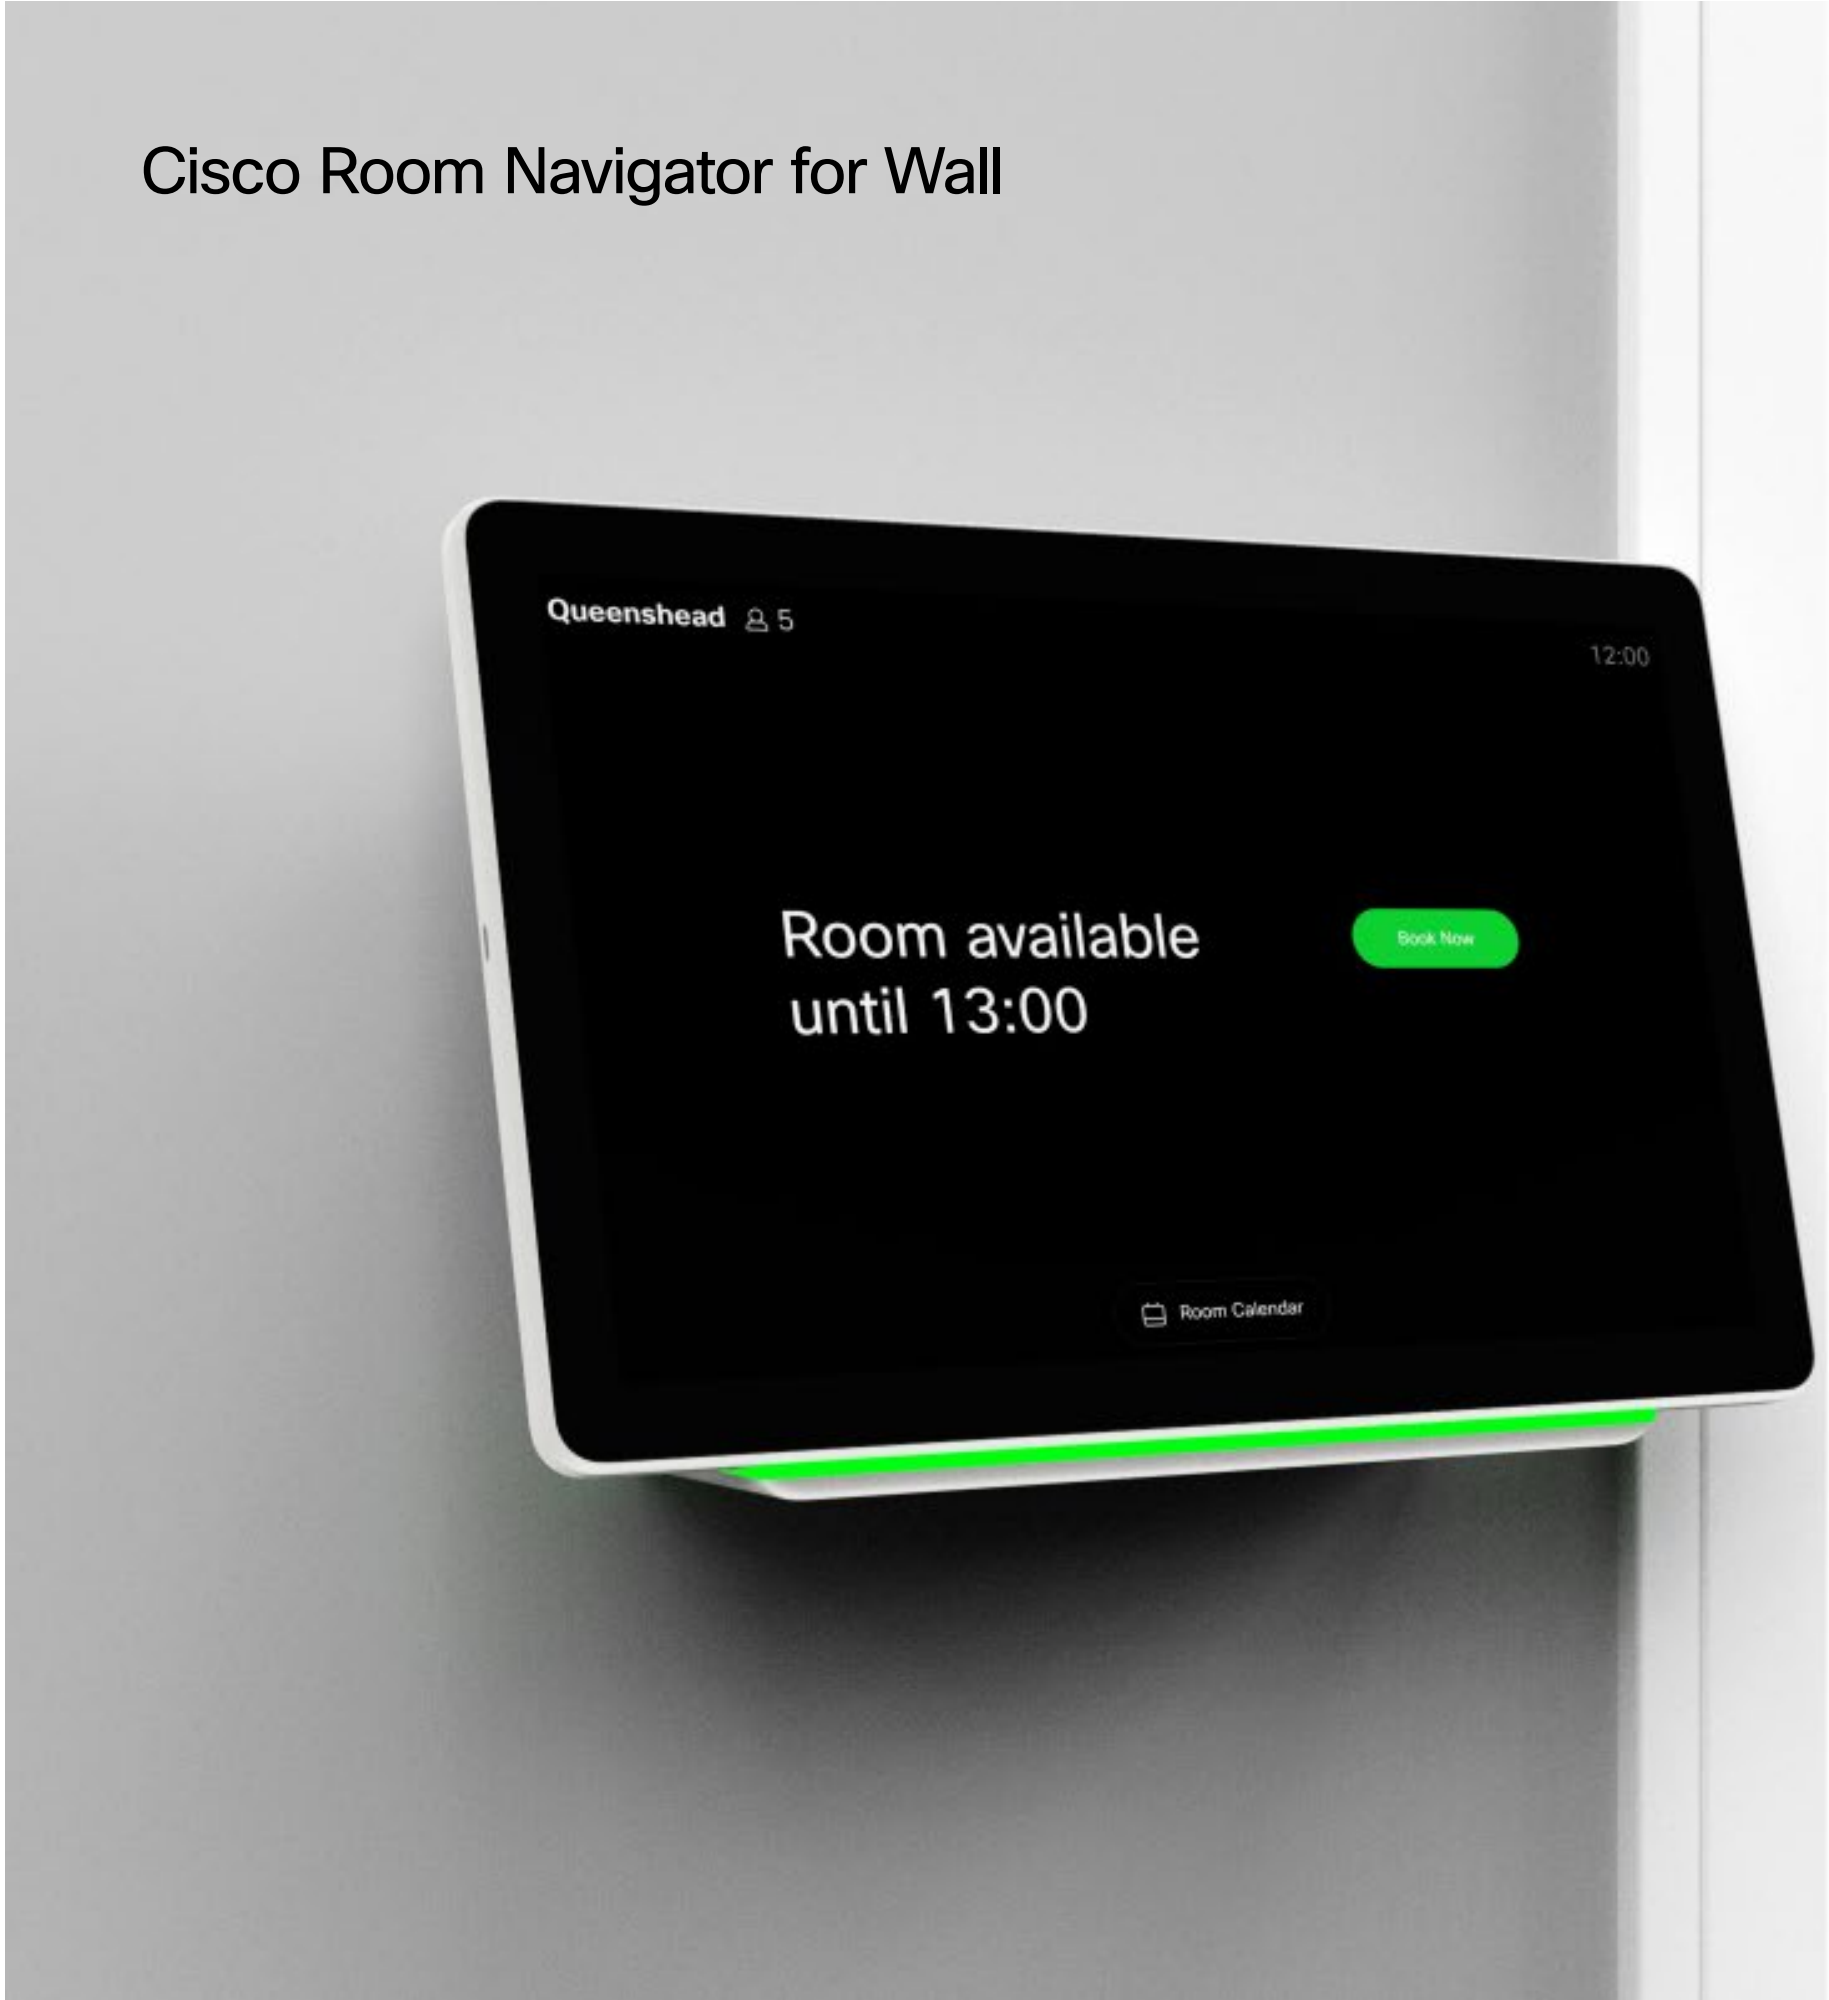

76 Desks on this floor
63 Available, 8 Occupied, 5 No Data
Data Source: Meraki Video

On This Floor

- Rest Rooms
- Cafeteria
- Help Desk
- Child Care Area
- Stairs
- Elevators

Callouts:

- Overall floor occupancy from smart cameras at points of entry/exit
- Indoor air quality from wired sensors in lighting platform, Cisco collaboration devices in collaboration spaces/individual spaces
- Desk occupancy from Cisco Desk Series devices located at hotdesks
- Collaboration space availability using presence and people counting data from Cisco collaboration devices

Enabling Technology

Networking Elements

The Cisco Meraki MS350 and MS390 series provides high-performance access switching for large enterprise and campus networks.

Meraki MS350/MS390

Meraki MS390

The Cisco Meraki MR56 is a cloud-managed 8x8:8 802.11ax wireless access point that is designed for next-generation deployments in offices. The MR56 offers high throughput, enterprise-grade security, and simple management.

Meraki MR56 High Density Access Point

Enabling Technology

Room Signage

Bookable Rooms

Cisco Room Navigator for Wall – through its integration with O365, Exchange and Google Calendar – enables seamless room booking, calendar view, meeting information, and meeting extension with a few taps on the touch screen.

Adhoc Rooms

The Cisco Room Navigator for Wall uses an in-house developed web app to change the display and LED light based on occupancy, green available, and red for occupied.

Floor Plan

Hot Desk

Overview