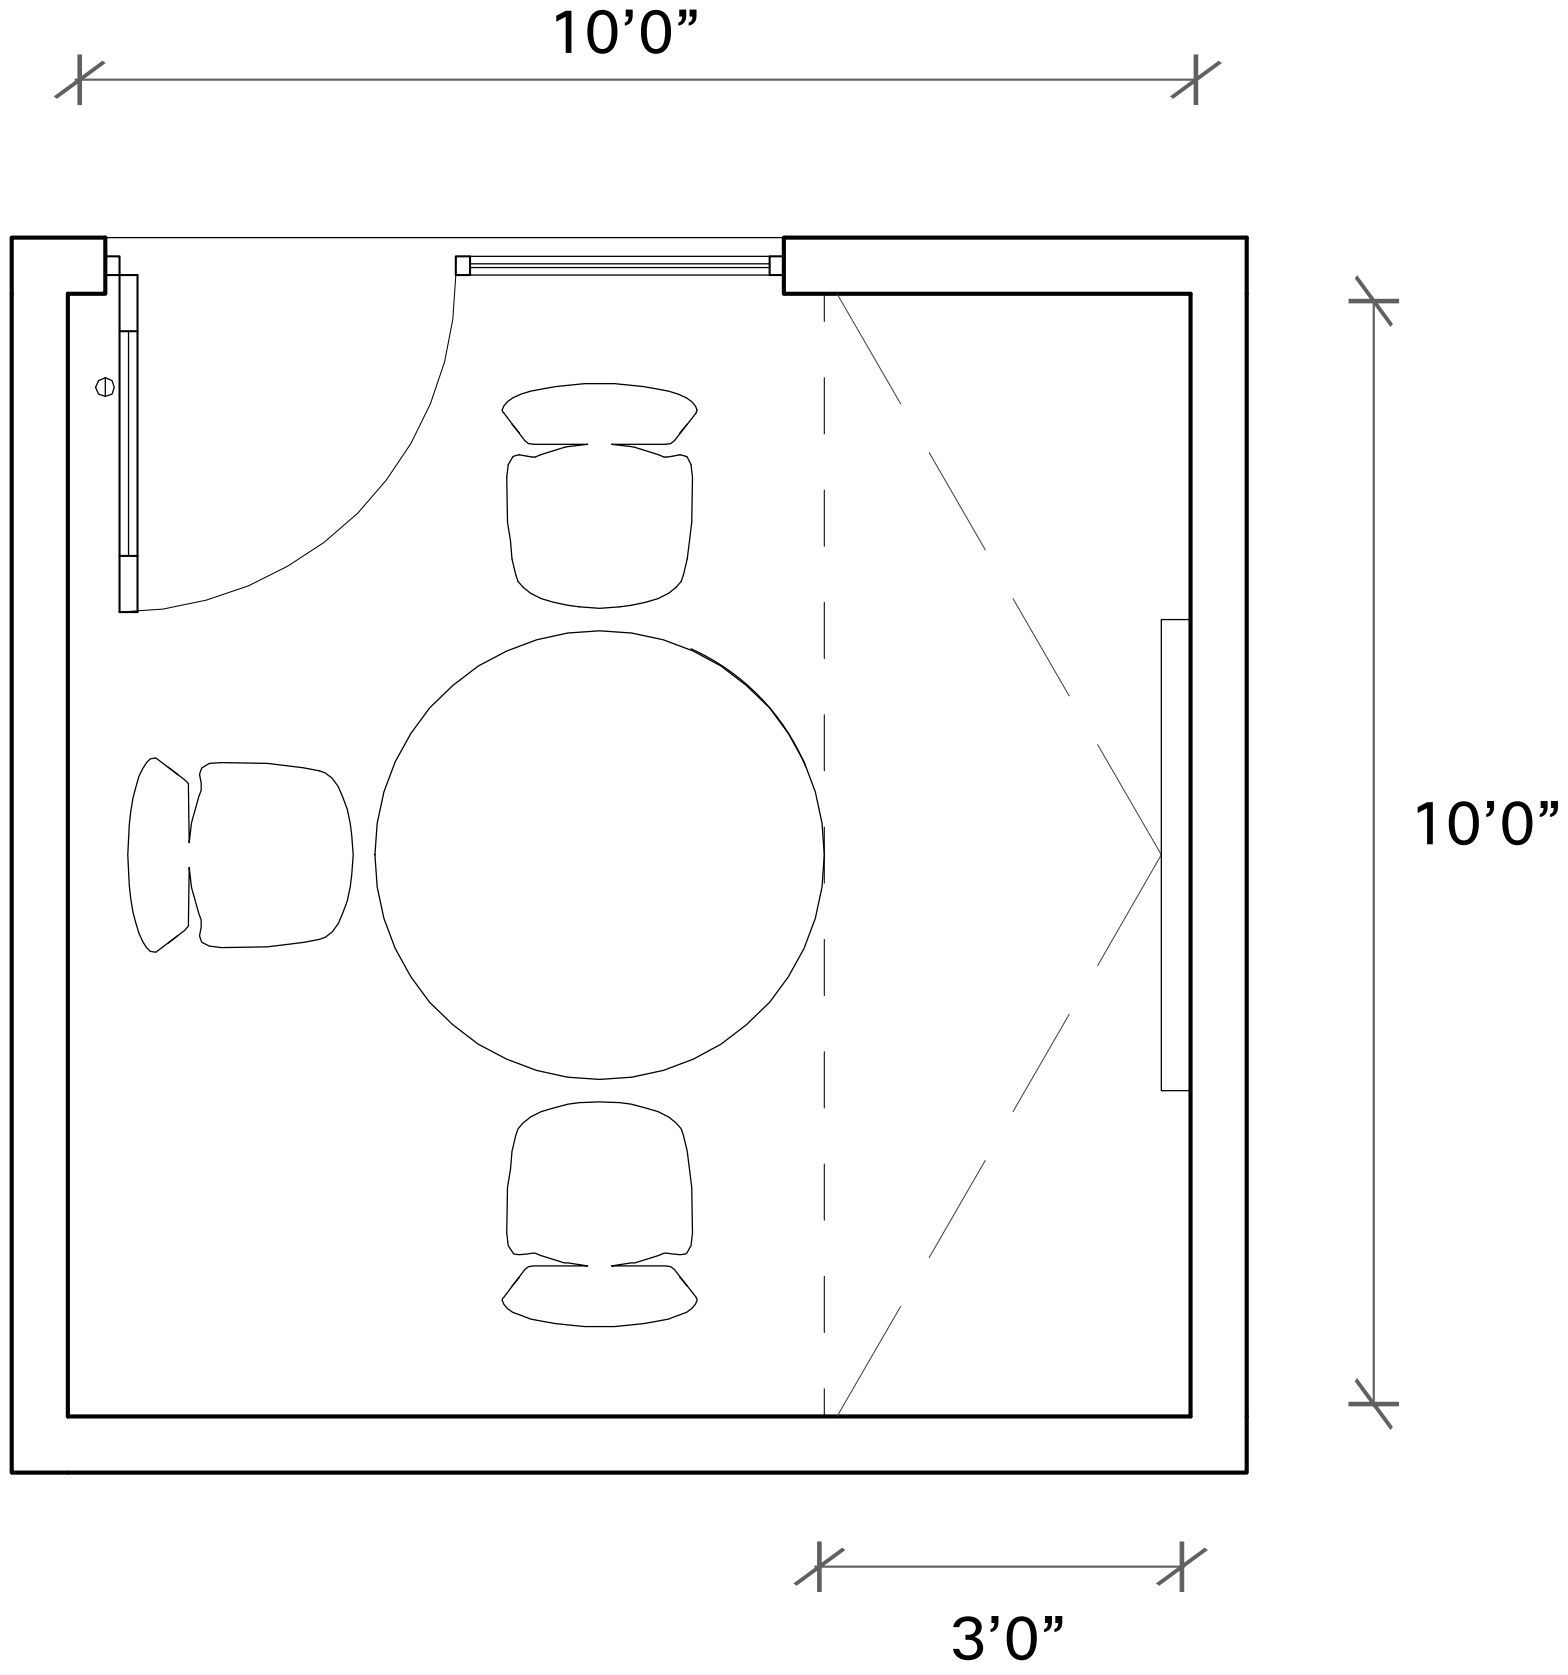

nienkämper

Cisco Board Pro 55

CISCO

Salamander EZTouch Mount

SALAMANDER
DESIGNS

CISCO

Brainstorming Huddle Room - Standard Height

Room Layout