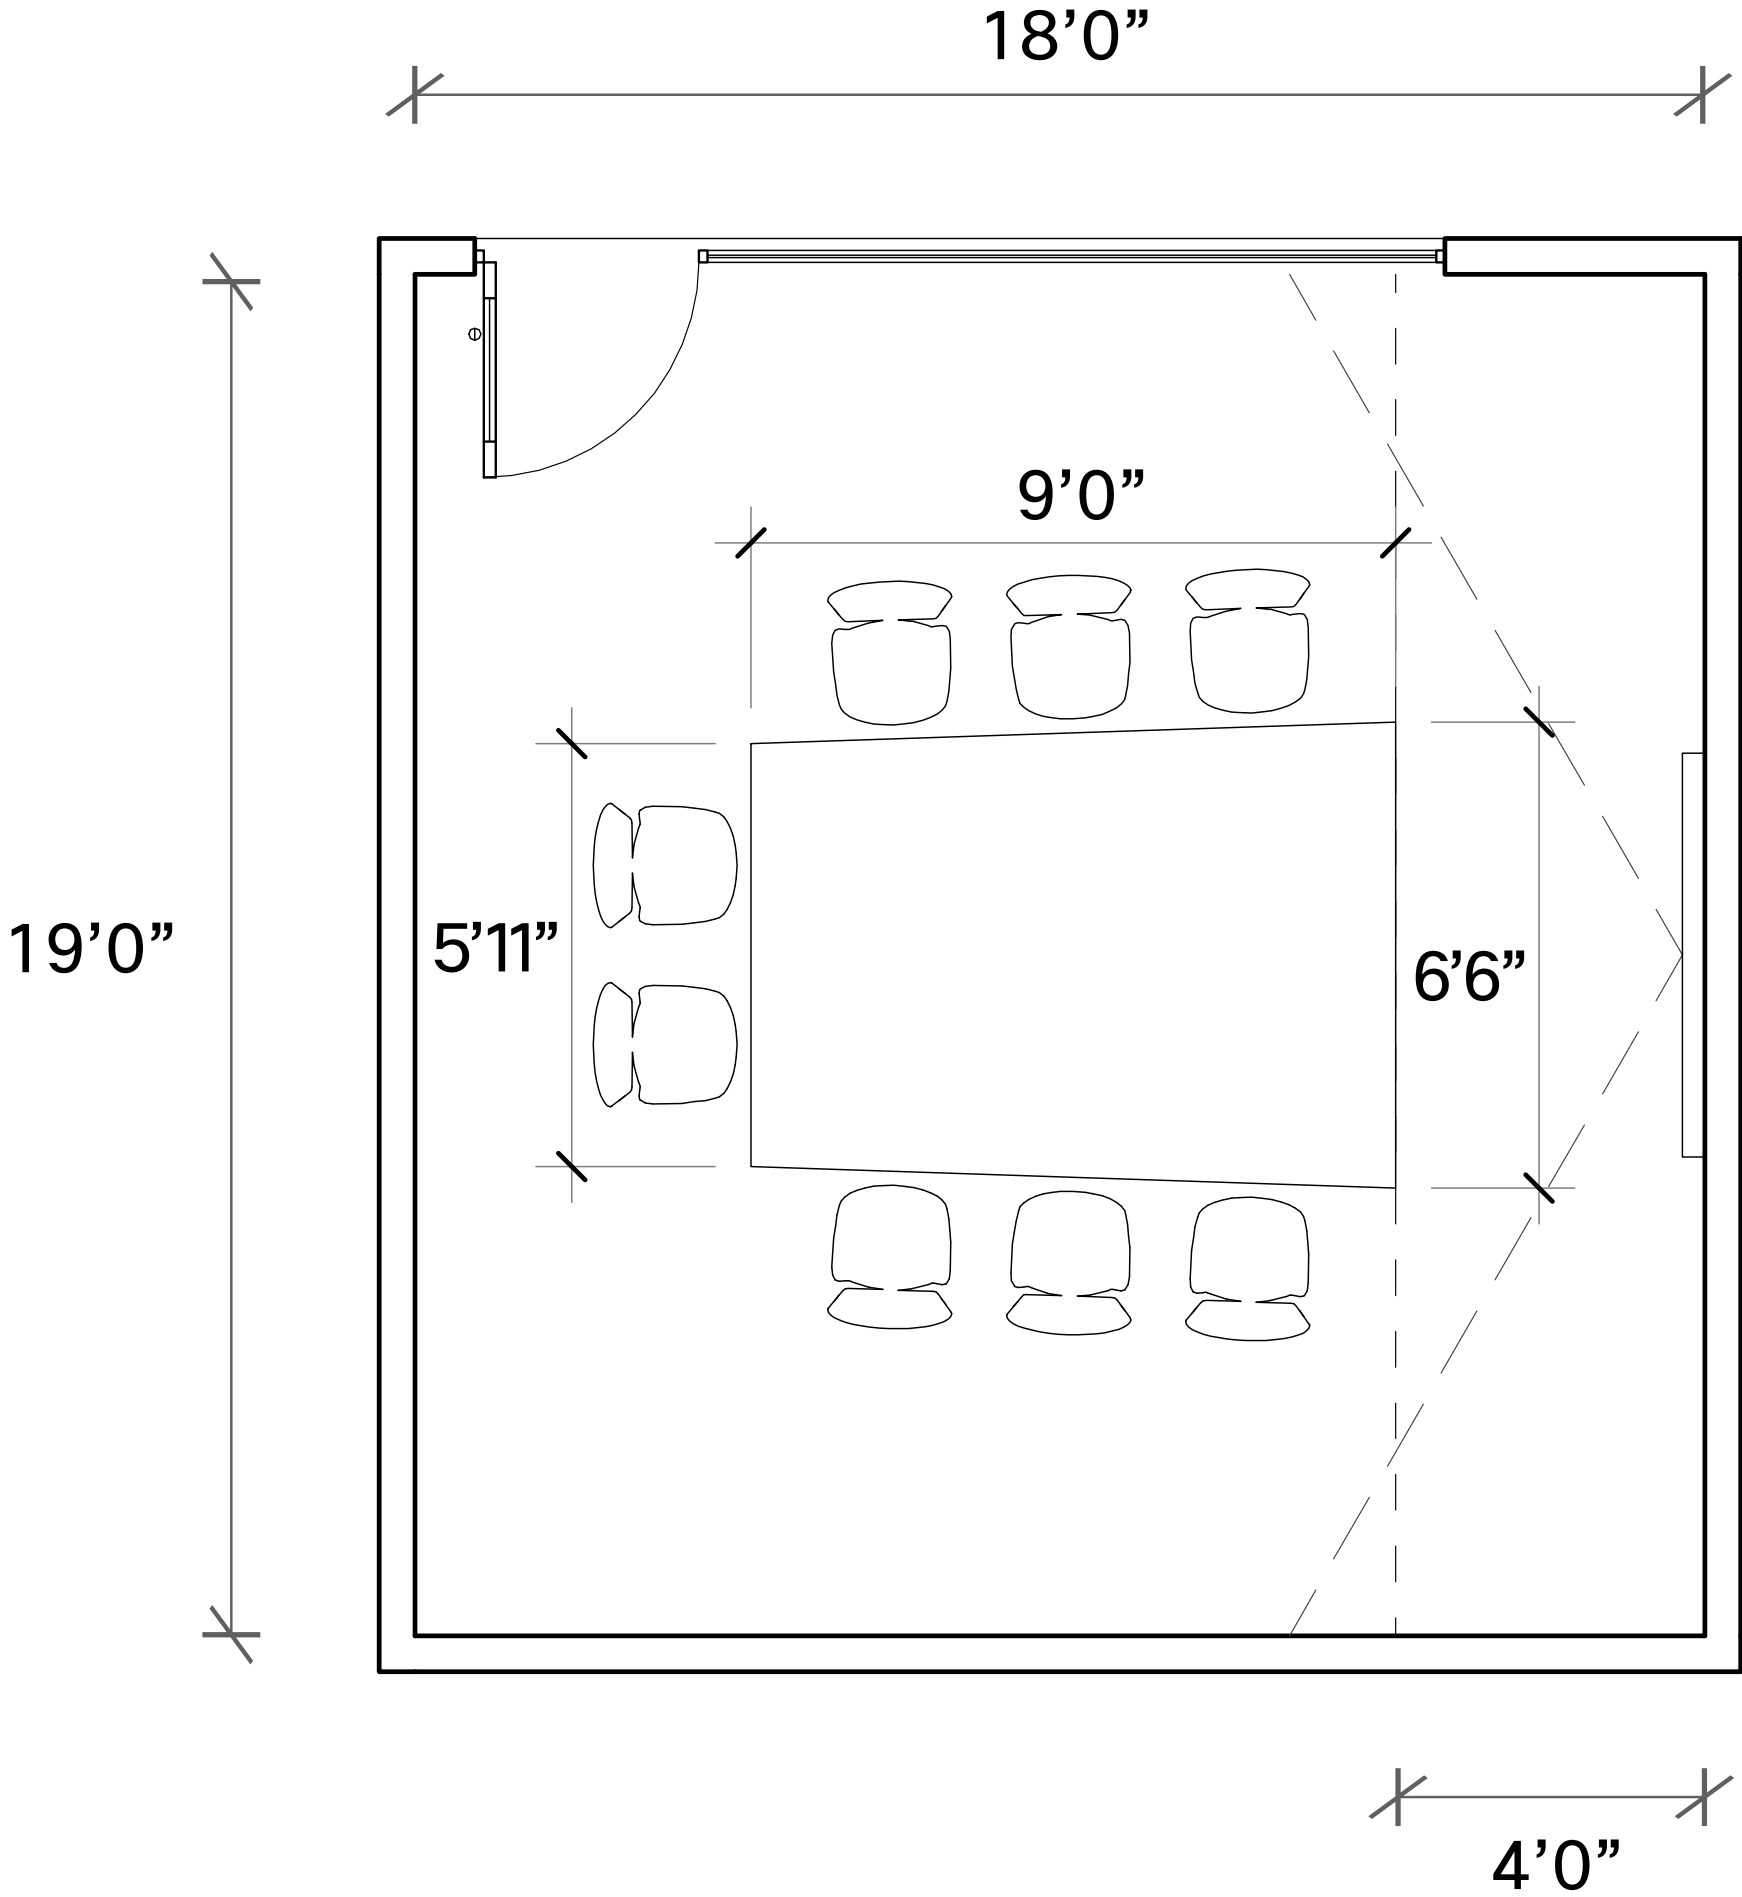

Cisco Board Pro 75

CISCO

CISCO

Medium Brainstorming Room

Room Layout

Innovation Room

Overview

A space specifically designed for innovation, regardless of where people are located. The Cisco Room 70 Dual (or a Cisco Room Kit Pro with dual 75" displays) and Cisco Board, in "companion mode," work as one system. The Cisco Room Navigator can be used to make calls and the Cisco Board for whiteboarding, content is shown on both devices, and content is shared to all remote participants automatically.