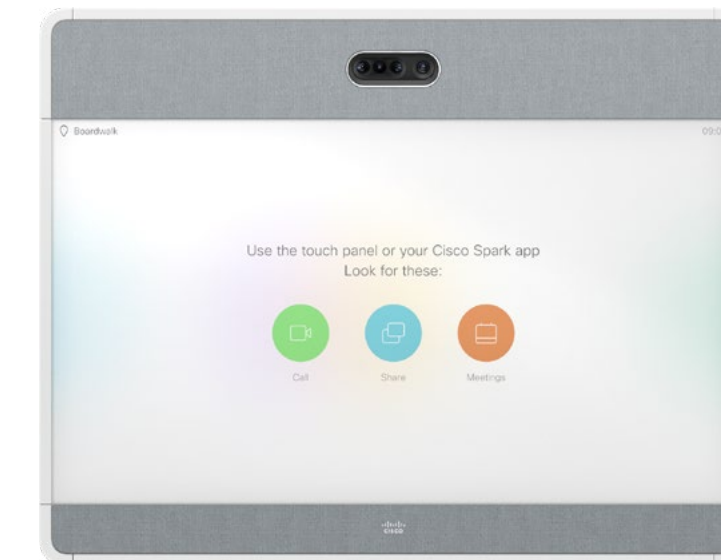

Cisco Room 70 Single