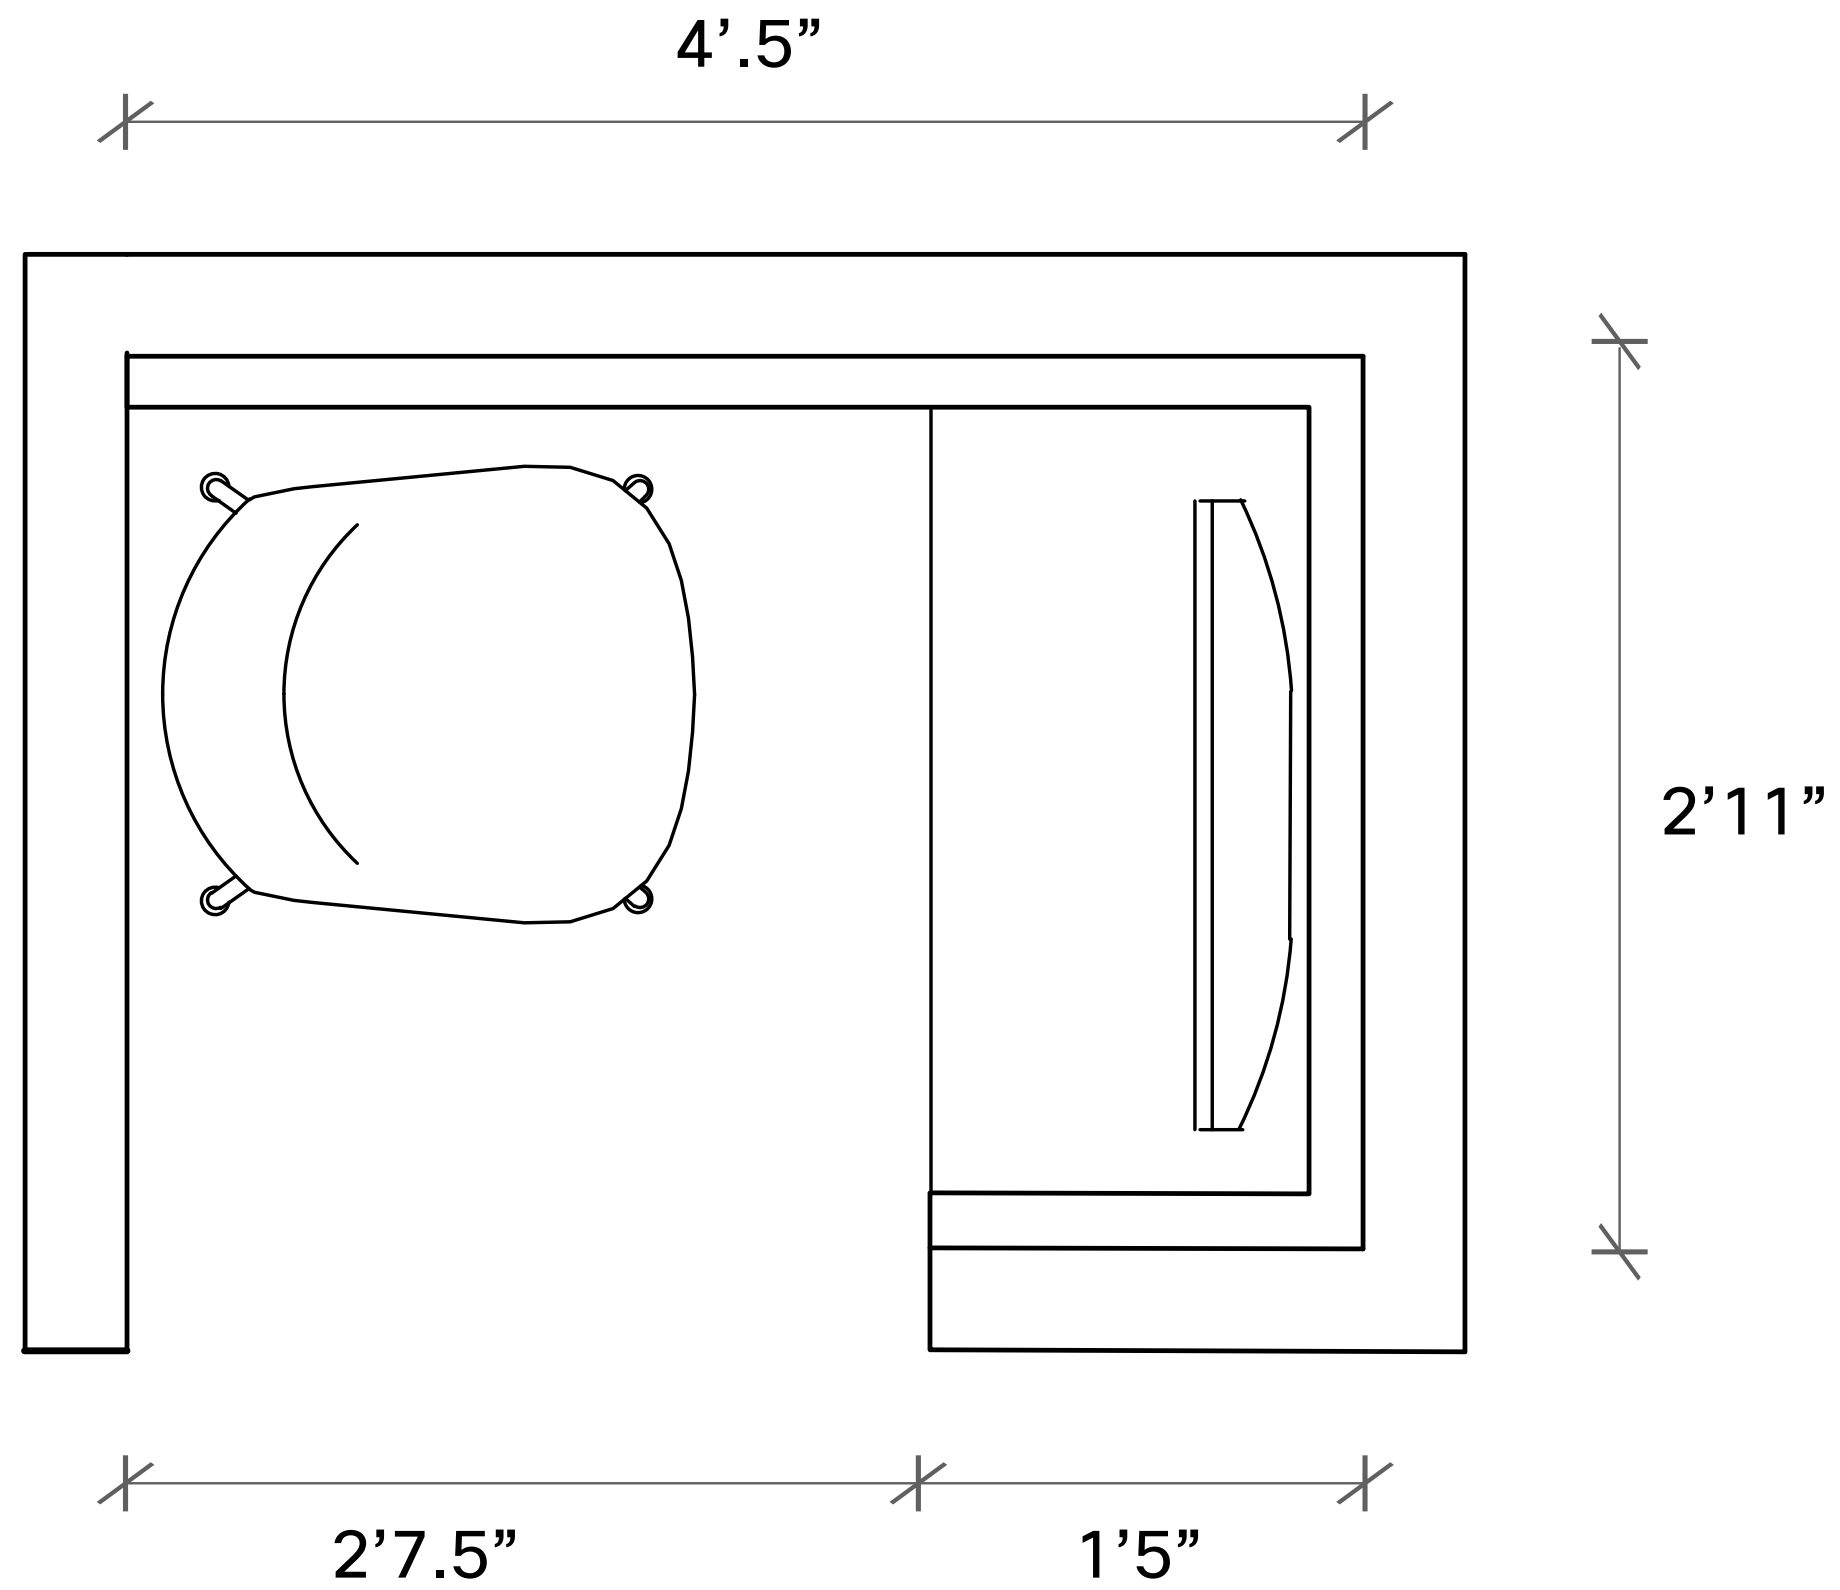

Video Booth

Room Layout