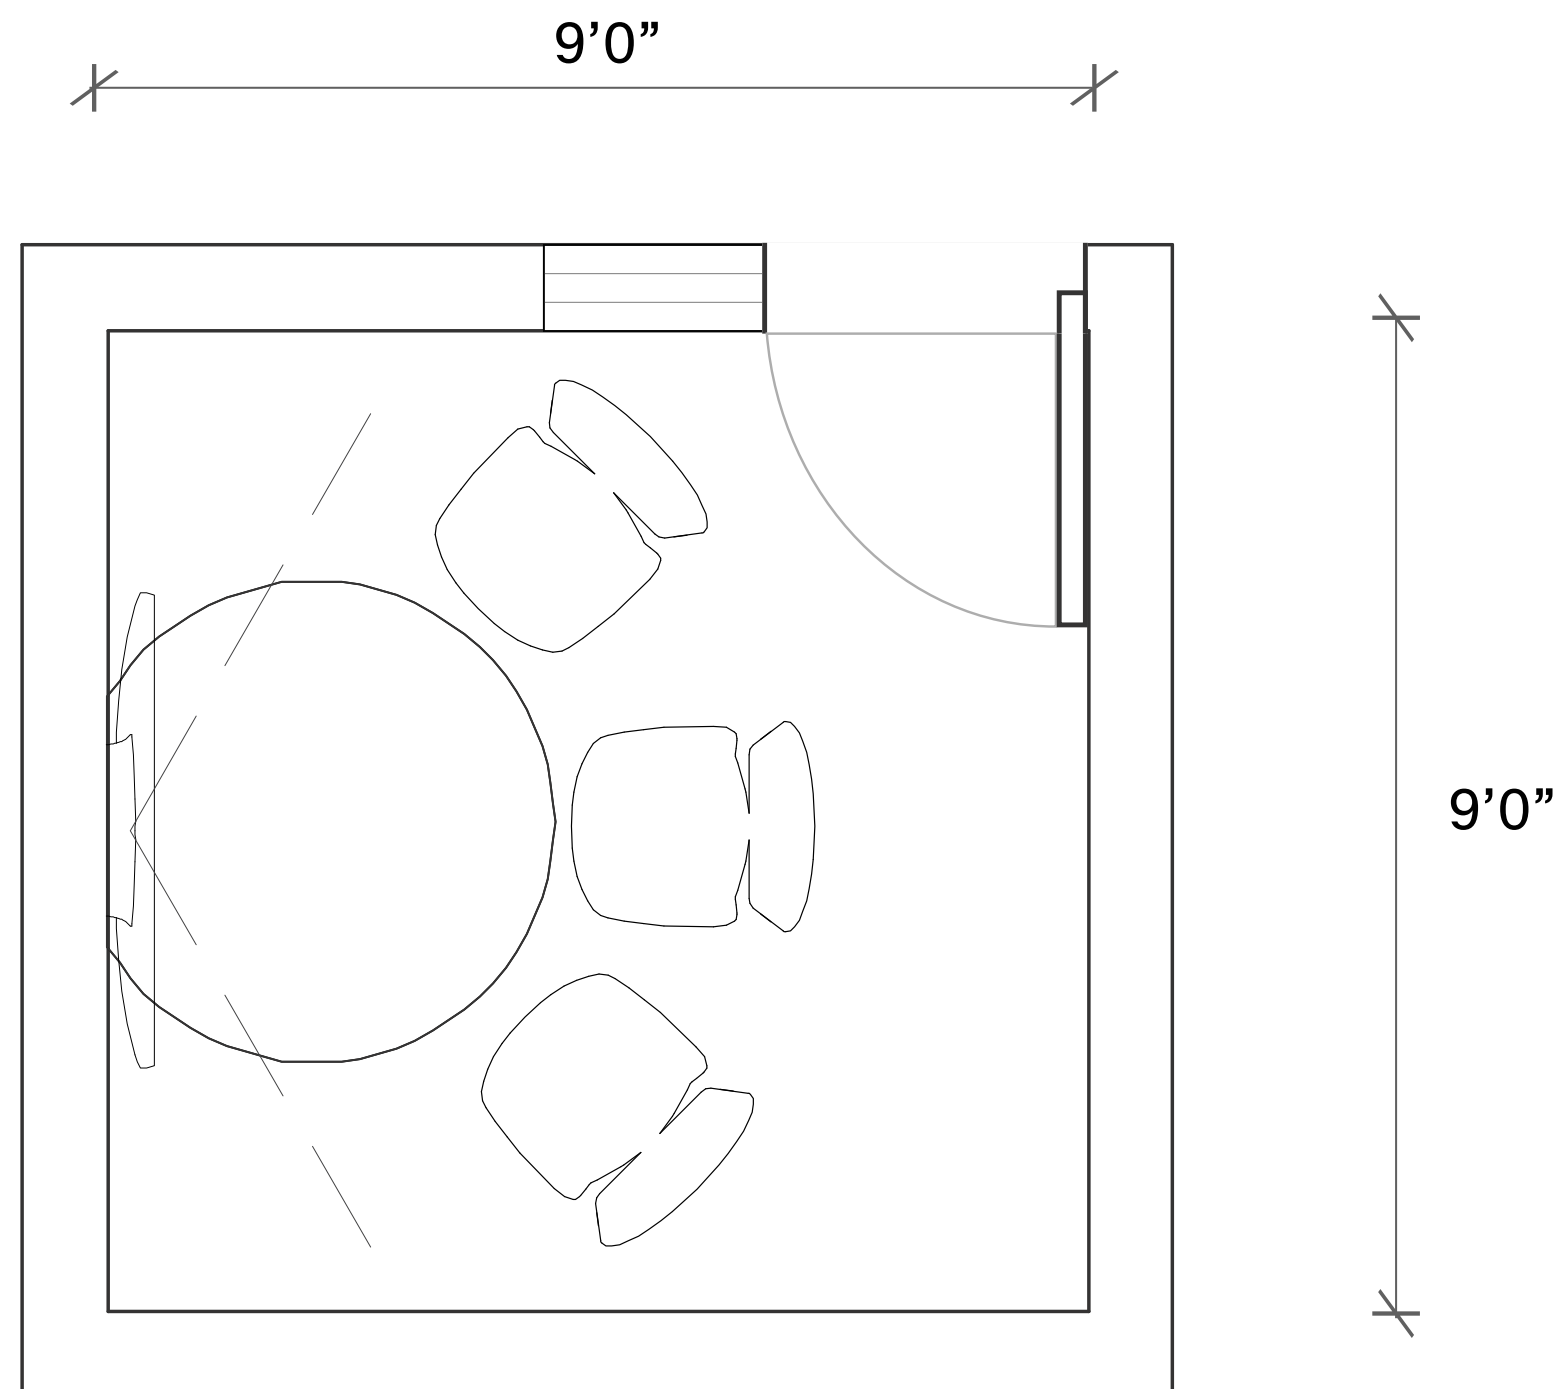

CISCO

Single 43" display
(LG or Samsung)

SAMSUNG LG

Traditional Huddle Room

Room Layout

9' x 9' Traditional Huddle Room

(3-Chairs)

10' x 10' Traditional Huddle Room