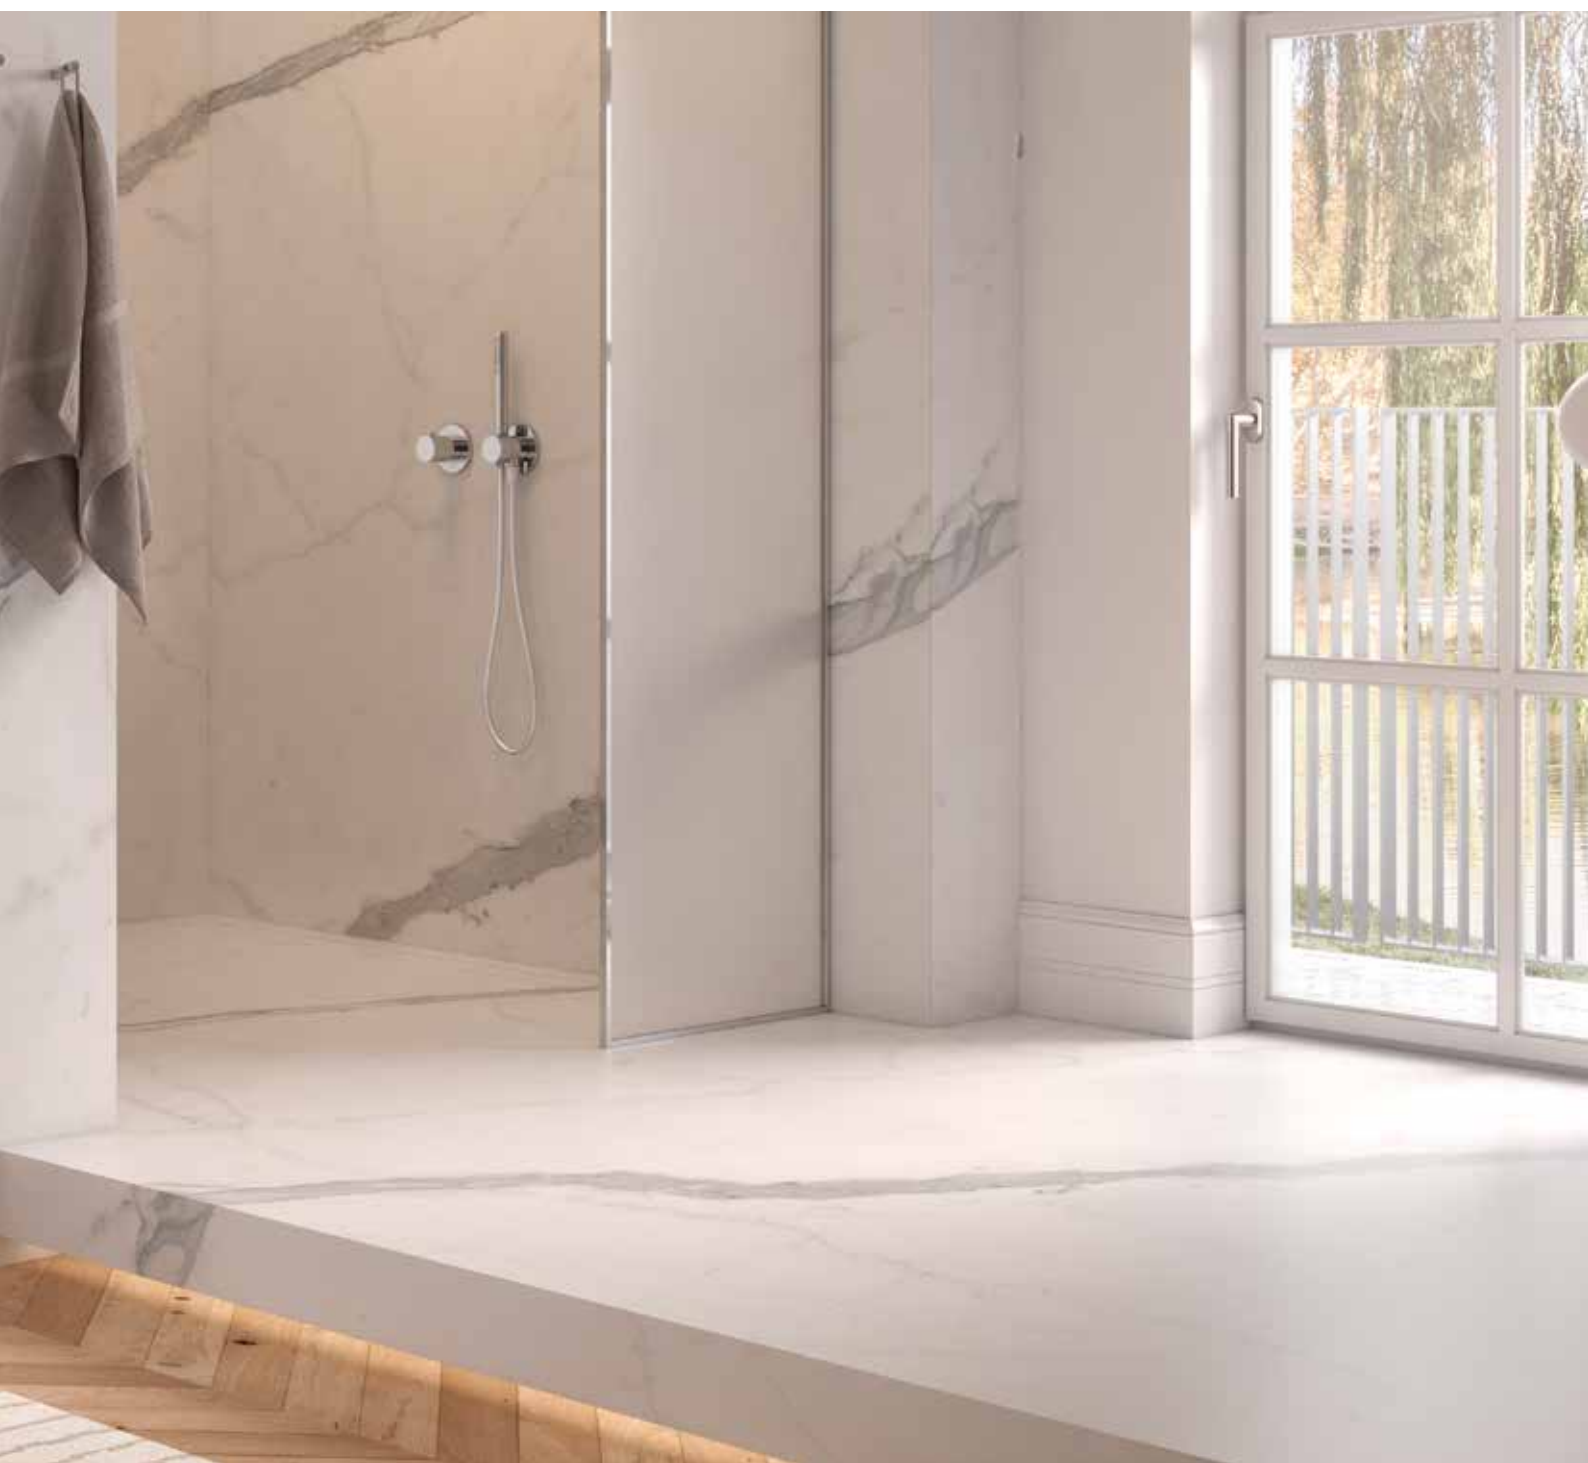

STAGELINE

 To the series

# Set the stage for your favourite things

With the STAGELINE furniture collection, atmospheric comfort finds its way into the bathroom. The visual highlight of the series is an open, illuminated storage shelf, perfect for spotlighting decorative items and favourites. STAGELINE presents itself with modern linearity and straightforward elegance in tone-in-tone look. The glass fronts and furniture bodies are always the same colour, exuding an aura of calm and harmony.