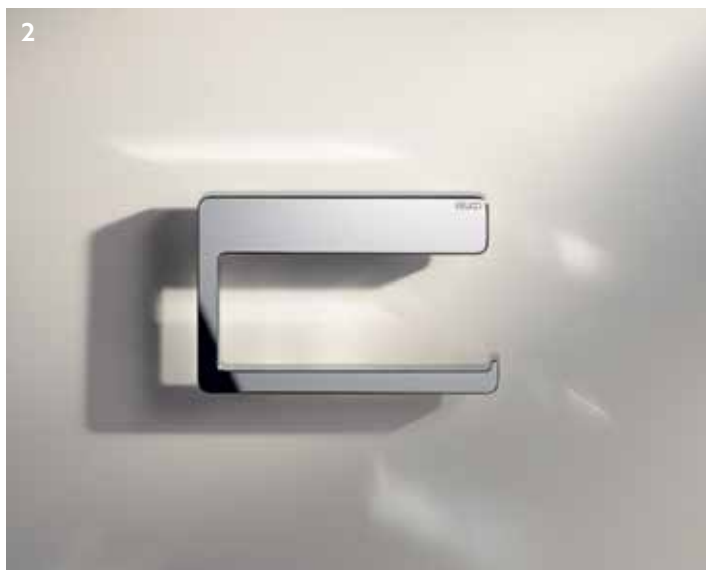

←
Grab bar, brushed brass

- 1 Shower shelf with glass wiper
- 2 Toilet paper holder
- 3 Shower shelf for corner installation
- 4 Toilet paper holder with cover
- 5 Spare paper holder
- 6 Toilet brush set, floor model