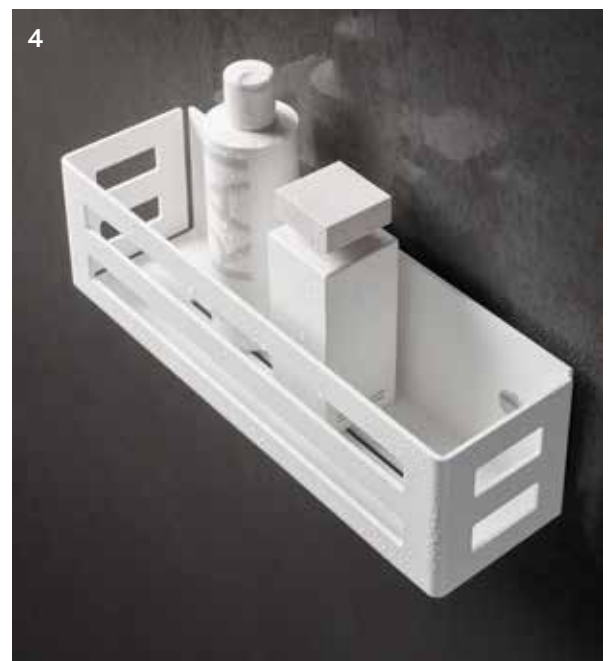

# Structure in style

KEUCO shower shelves are genuine design pieces with functional added value. They offer plenty of space and are stylish everyday heroes in their white or black matt powder-coated aluminium look. Two wall-mounted models are complemented by a hanging shower shelf and enhance the bathroom's appearance. The modern, straight-lined design suits almost all interior styles and makes KEUCO shower shelves universally usable.

- 1 EDITION 11 shower shelf with glass wiper, brushed stainless steel

→  
ELEGANCE shower shelf,  
brushed red gold

Shower shelves

- 1 Shower shelf, matt black
- 2 Customised shower shelf, matt white
- 3 Hook-in shower shelf, matt white
- 4 Shower shelf, matt white