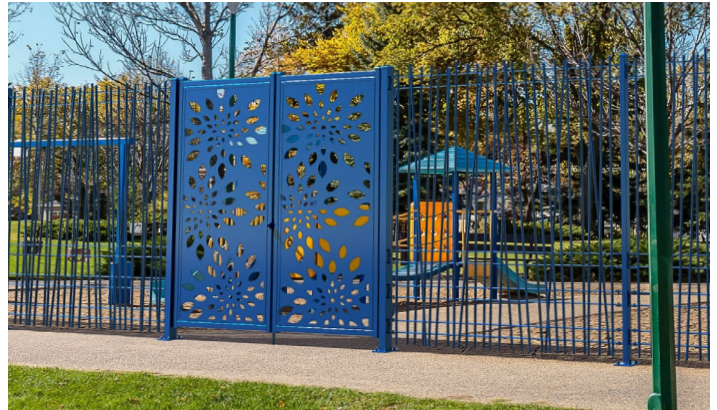

OMEGA SAFARI

NEW

PANEL

STANDARD HEIGHT	46", 70", 94" (1168 mm, 1778 mm, 2388 mm)
STANDARD LENGTH	91 1/2" (2324 mm)
FINISH	Polyester powder coated

MESH

HORIZONTAL FLAT	1 1/4" x 1/4" (31.75 mm x 6.35 mm)
VERTICAL ROD	1 1/16" (18 mm)
OPENINGS	Maximum 3 13/16" (97.5 mm) between vertical rods

SQUARE POST

DIMENSIONS	2" x 2" (50.8 x 50.8 mm)
BRACKETS	U-shaped bracket
CAP	Standard square cap

AVAILABLE SWING GATES

WIDTH	36", 42", 48", 60", 72" or 96" (914 mm, 1067 mm, 1219 mm, 1524 mm, 1829 mm or 2438 mm)
HEIGHT	48", 72" or 96" (1219 mm, 1829 mm or 2438 mm)

Choose from our 18 standard gate sizes, designed to meet most needs. For specific requests, custom sizes are also available.