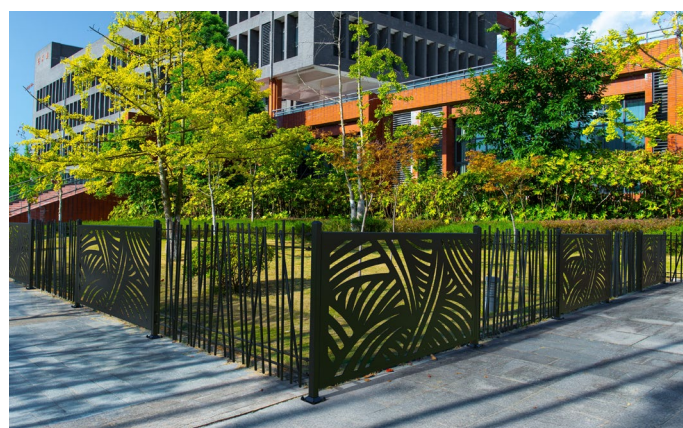

OMEGA SAFARI

NEW

The **OMEGA SAFARI** fence system perfectly blends natural aesthetics with modern durability. Inspired by the elegant look of bamboo, it brings a lush, organic feel to any setting. Its unique design features diagonally welded, crisscrossed bars that provide a stylish, nature-themed appearance while delivering strength and reliability.

Constructed with vertical aluminum solid rods and horizontal flat supports, protected by a durable polyester powder-coated finish, the OMEGA SAFARI fence offers security, longevity, and visual appeal. It integrates seamlessly into various environments: Private gardens, schools, parks, zoos, trails, bridges, warehouses, residential areas, and more where both protection and design matter.

OMEGA II has been the original welded-wire fence company since 1992 and this new exceptional product is the perfect addition to our product offerings.

TECHNICAL SPECIFICATIONS

SPACING BETWEEN VERTICAL RODS	Maximum 3 ¹³/₁₆" (97.5 mm)
VERTICAL INCLINED SOLID RODS	Diameter ¹¹/₁₆" (18 mm)
HORIZONTAL FLATS SUPPORTS	Rectangular 1 ¹/₄" x ¹/₄" (31.75 mm x 6.35 mm)
MOUNTING ANGLE SUPPORT	U-shape bracket adjustable from 0° to 180°
STRUCTURE	Diagonally welded, crisscrossed rods and flats
FINISH	Polyester Powder-coated
MATERIAL	Aluminum 6061-T6