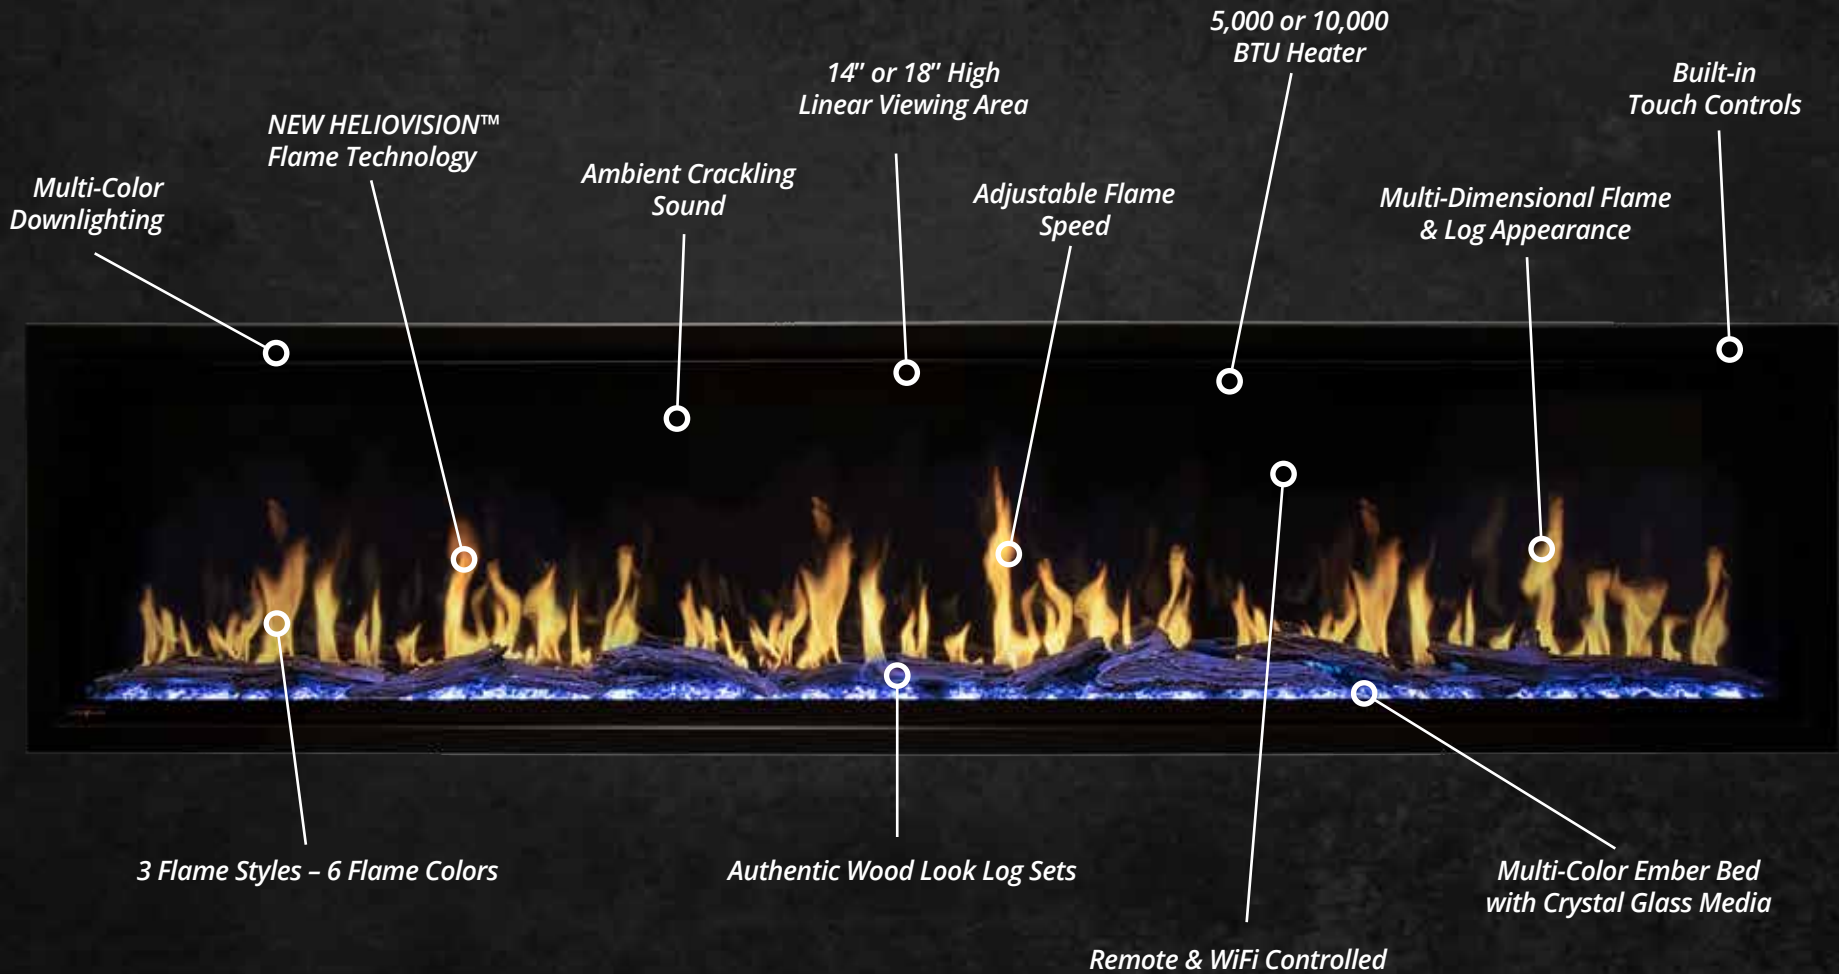

ORION® LINEAR ADVANCED FEATURES

Modern Flames Orion® Electric Fireplaces featuring NEW HELIOVISION® flame technology.
Our Orion electric fireplaces with the most advanced features that fits all your needs.