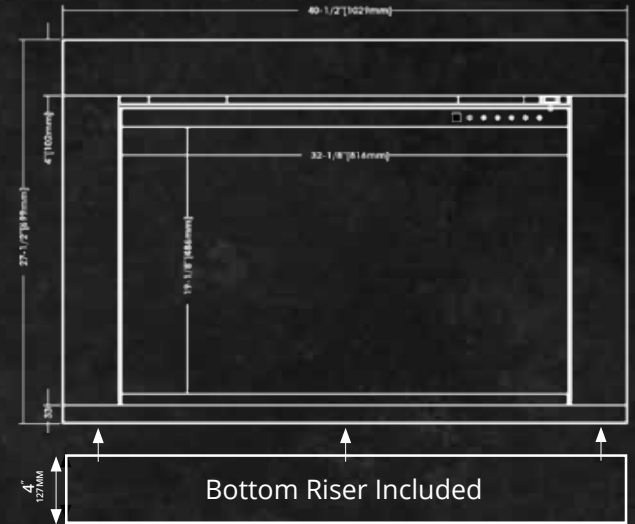

OR36-TRAD - Surround