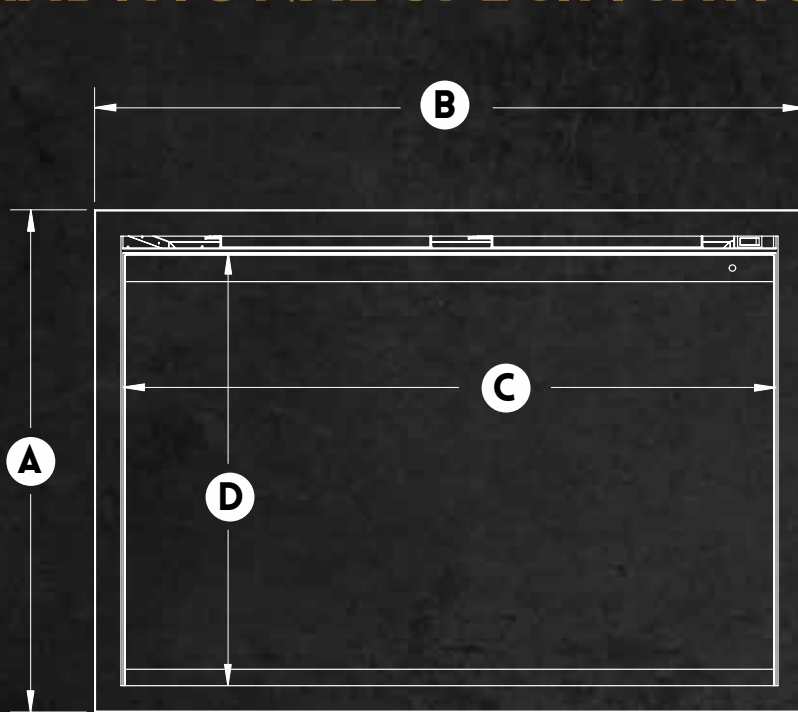

WHITE

PURPLE

WHITE

TRADITIONAL SPECIFICATIONS

FULL LIST OF TRADITIONAL SPEC SIZES

PRODUCT DIMENSIONS								FRAMING DIMENSIONS		
MODEL NUMBER	A	B	C	D	E	F	G	H	I	J
OR26-TRAD	19-5/8" 500MM	25" 636MM	22-7/16" 570MM	17-1/16" 433MM	18-1/2" 470MM	9-3/8" 238MM	9-7/8" 250MM	23" 585MM	18-3/4" 477MM	10" MINIMUM 254MM MIN.
OR30-TRAD	19-5/8" 500MM	30-1/2" 776MM	27-5/8" 702MM	17-1/16" 433MM	18-1/2" 470MM	9-3/8" 238MM	9-7/8" 250MM	28-1/4" 718MM	18-3/4" 477MM	10" MINIMUM 254MM MIN.
OR36-TRAD	24-13/16" 630MM	35" 890MM	32-1/2" 816MM	22-3/16" 563MM	23-5/8" 600MM	9-3/8" 238MM	9-7/8" 250MM	32-5/8" 829MM	23-7/8" 607MM	10" MINIMUM 254MM MIN.
OR42-TRAD	27-13/16" 706MM	41" 1042MM	38-1/8" 968MM	25-3/16" 640MM	26-5/8" 676MM	9-3/8" 238MM	9-7/8" 250MM	38-3/4" 985MM	26-3/4" 680MM	10" MINIMUM 254MM MIN.
OR54-TRAD	33-13/16" 859MM	53-3/8" 1355MM	50-3/8" 1280MM	31-3/16" 792MM	32-5/8" 829MM	9-3/8" 238MM	9-7/8" 250MM	50-15/16" 1294MM	32-3/4" 832MM	10" MINIMUM 254MM MIN.