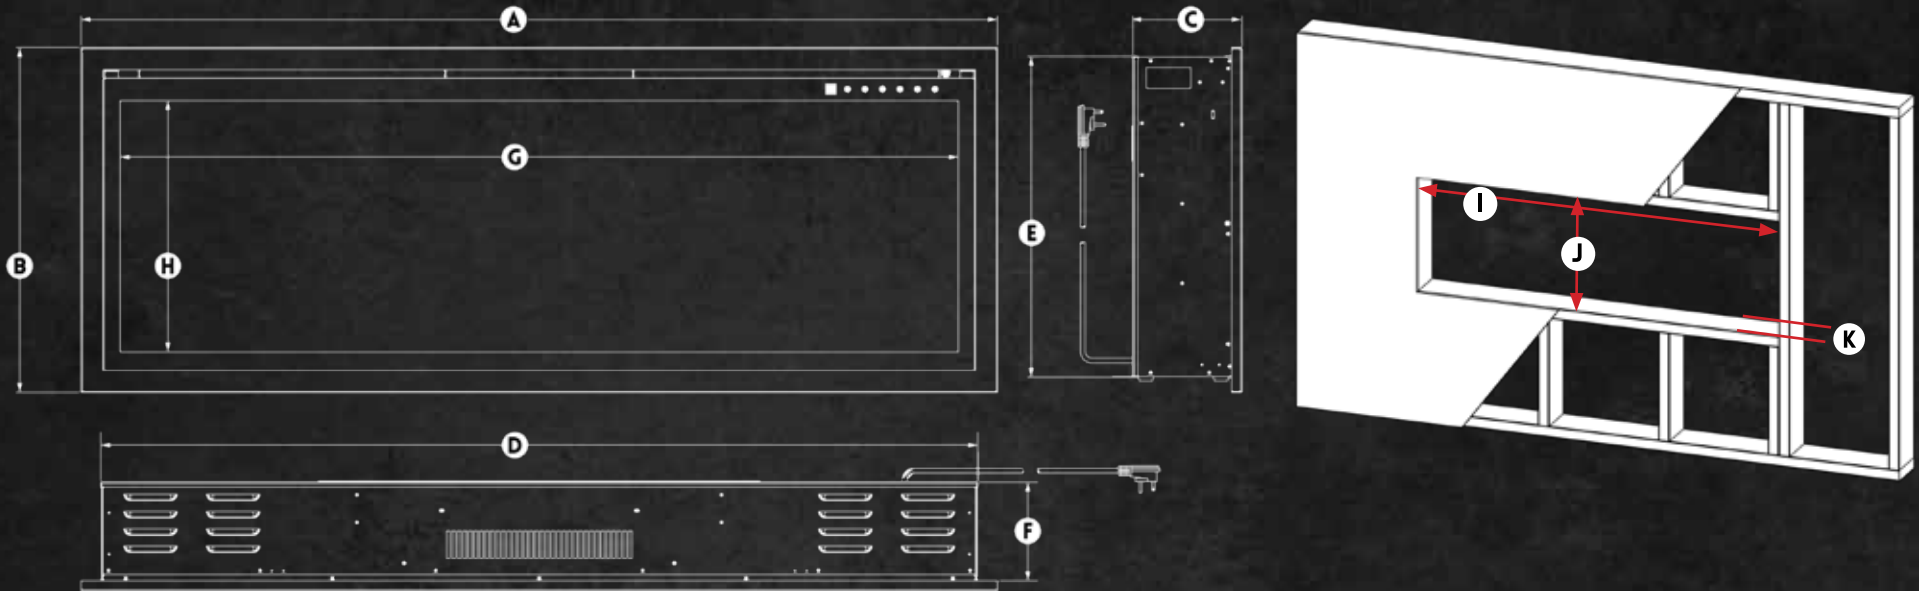

The Orion[®] Series is available in three different models: Traditional, Multi, and Slim. The Orion[®] models offers multiple sizes, giving you flexibility in choosing the right fit for your space. Additionally, it provides four installation options to accommodate various settings. The viewing area for the linear model is up to 18" high, while the traditional model can go up to 30" in height.

Orion® Slim 76"
Flame Two (Wood)
17

FULL LIST OF
SLIM SPEC SIZES

SLIM SPECIFICATIONS

MODEL NUMBER	PRODUCT DIMENSIONS								FRAMING DIMENSIONS		
	A	B	C	D	E	F	G	H	I	J	K
OR52-SLIM	52-3/8" 1330MM	19-5/8" 499MM	6-5/16" 160MM	50-1/4" 1276MM	18-3/4" 476MM	5-3/4" 146MM	47-7/8" 1216MM	14-3/8" 364MM	50-3/4" 1289MM	19-1/8" 486MM	6" MINIMUM 152MM MIN.
OR60-SLIM	60" 1524MM	19-5/8" 499MM	6-5/16" 160MM	58" 1473MM	18-3/4" 476MM	5-3/4" 146MM	55-1/2" 1410MM	14-3/8" 364MM	58-1/2" 1486MM	19-1/8" 486MM	6" MINIMUM 152MM MIN.
OR76-SLIM	76-5/8" 1947MM	19-5/8" 499MM	6-5/16" 160MM	74-5/8" 1895MM	18-3/4" 476MM	5-3/4" 146MM	72-3/16" 1833MM	14-3/8" 364MM	75-1/8" 1908MM	19-1/8" 486MM	6" MINIMUM 152MM MIN.
OR100-SLIM	101" 2564MM	19-5/8" 499MM	6-5/16" 160MM	98-7/8" 2511MM	18-3/4" 476MM	5-3/4" 146MM	96-7/16" 2450MM	14-3/8" 364MM	99-1/2" 2527MM	19-1/8" 486MM	6" MINIMUM 152MM MIN.