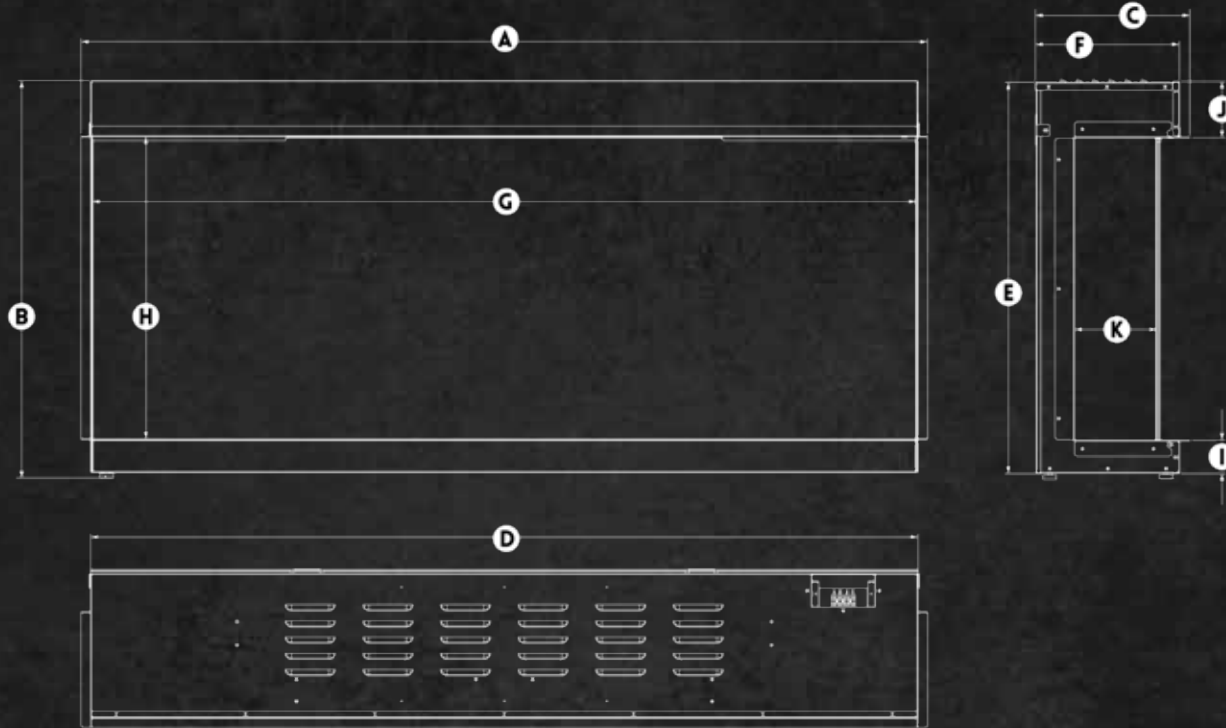

The Orion[®] Series is available in three different models: Traditional, Multi, and Slim. The Orion[®] models offers multiple sizes, giving you flexibility in choosing the right fit for your space. Additionally, it provides four installation options to accommodate various settings. The viewing area for the linear model is up to 18" high, while the traditional model can go up to 30" in height.

Left Corner Install

Right Corner Install

Single Sided Install

MULTI SPECIFICATIONS

FULL LIST OF
MULTI SPEC SIZES

PRODUCT DIMENSIONS

MODEL NUMBER	A	B	C	D	E	F	G	H	I	J	K
OR52-MULTI	51-1/2" 1308MM	24-5/16" 618MM	9-9/16" 240MM	50-5/8" 1286MM	23-7/8" 606MM	8-15/16" 143MM	50-1/8" 1274MM	18-7/16" 468MM	2" 52MM	3-7/16" 87MM	5-3/16" 132MM
OR60-MULTI	60" 1524MM	24-5/16" 618MM	9-9/16" 240MM	59-1/8" 1502MM	23-7/8" 606MM	8-15/16" 143MM	58-5/8" 1410MM	18-7/16" 468MM	2" 52MM	3-7/16" 87MM	5-3/16" 132MM
OR76-MULTI	75-3/4" 1925MM	24-5/16" 618MM	9-9/16" 240MM	74-15/16" 1904MM	23-7/8" 606MM	8-15/16" 143MM	74-7/16" 1891MM	18-7/16" 468MM	2" 52MM	3-7/16" 87MM	5-3/16" 132MM
OR100-MULTI	100" 2542MM	24-5/16" 618MM	9-9/16" 160MM	99-1/4" 2521MM	23-7/8" 606MM	8-15/16" 143MM	98-3/4" 2508MM	18-7/16" 468MM	2" 52MM	3-7/16" 87MM	5-3/16" 132MM
OR120-MULTI	124-3/8" 3159MM	24-5/16" 618MM	9-9/16" 240MM	123-1/2" 3137MM	23-7/8" 606MM	8-15/16" 143MM	123" 3125MM	18-7/16" 468MM	2" 52MM	3-7/16" 87MM	5-3/16" 132MM