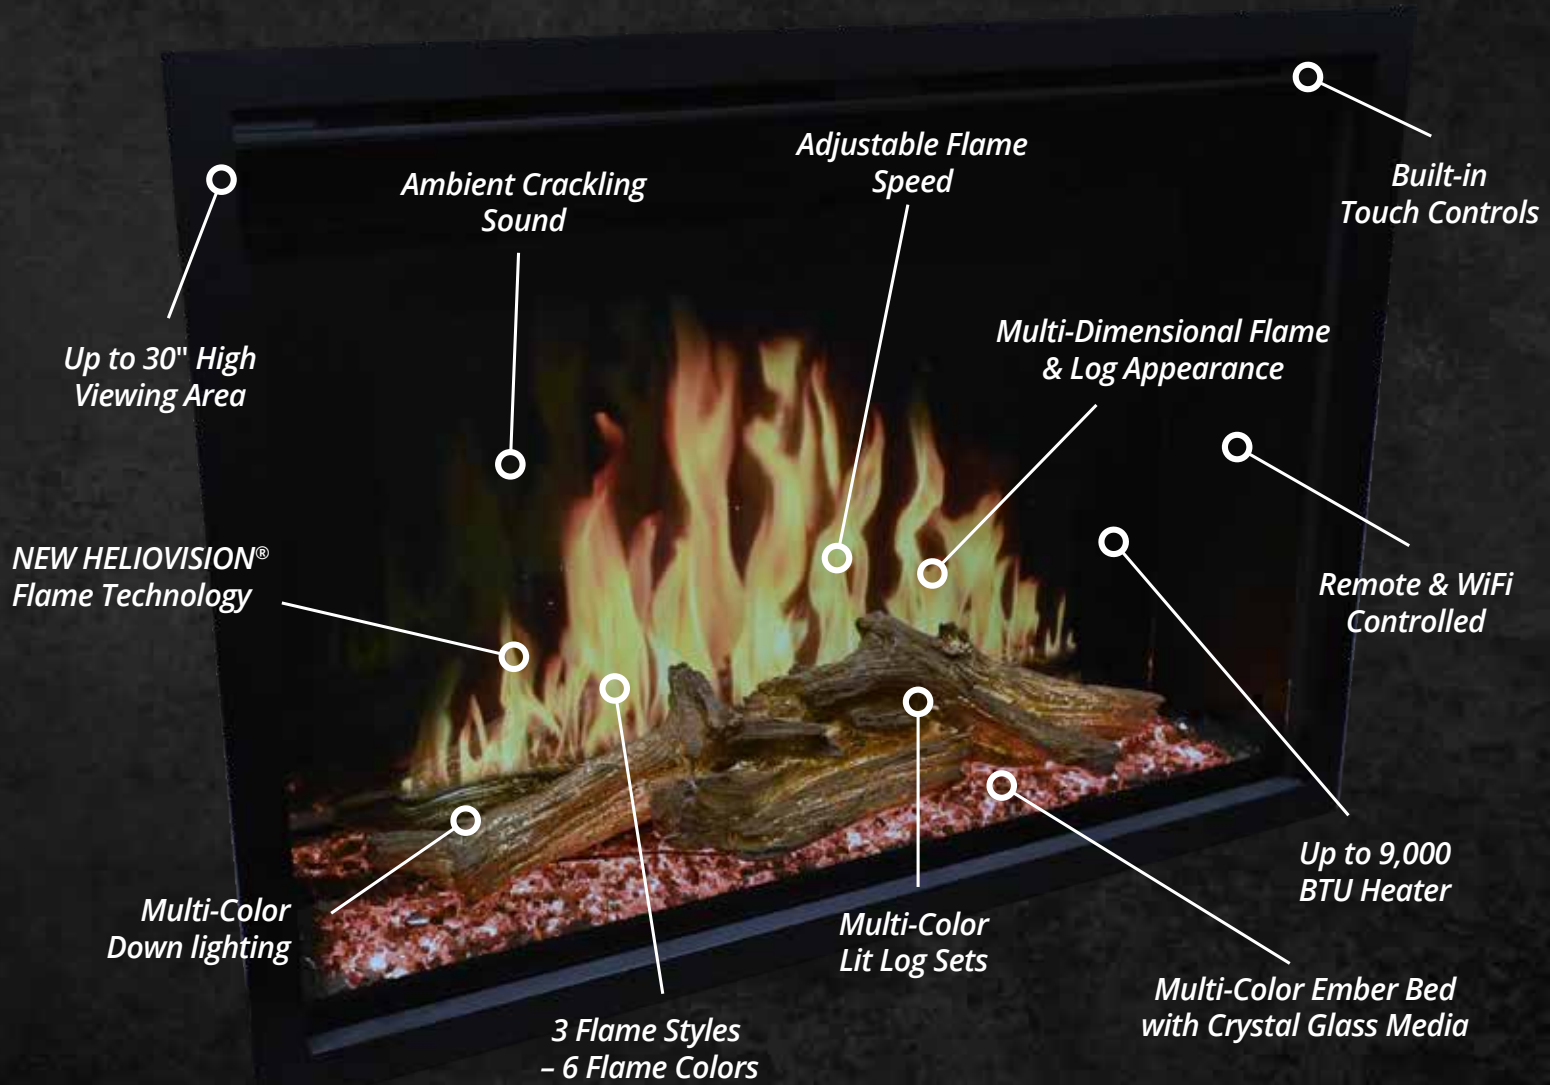

ORION® TRADITIONAL ADVANCED FEATURES

Modern Flames Orion® Electric Fireplaces featuring NEW HELIOVISION® flame technology.

Our Orion electric fireplaces with the most advanced features that fits all your needs.

Shown: Flame One