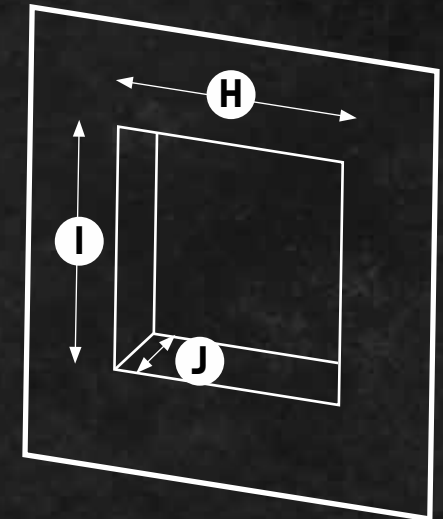

WHITE

PURPLE

WHITE

TRADITIONAL SPECIFICATIONS

FULL LIST OF TRADITIONAL SPEC SIZES

PRODUCT DIMENSIONS								FRAMING DIMENSIONS		
MODEL NUMBER	A	B	C	D	E	F	G	H	I	J
OR26-TRAD	19-5/8" 500MM	25" 636MM	22-7/16" 570MM	17-1/16" 433MM	18-1/2" 470MM	9-3/8" 238MM	9-7/8" 250MM	23" 585MM	18-3/4" 477MM	10" MINIMUM 254MM MIN.
OR30-TRAD	19-5/8" 500MM	30-1/2" 776MM	27-5/8" 702MM	17-1/16" 433MM	18-1/2" 470MM	9-3/8" 238MM	9-7/8" 250MM	28-1/4" 718MM	18-3/4" 477MM	10" MINIMUM 254MM MIN.
OR36-TRAD	24-13/16" 630MM	35" 890MM	32-1/2" 816MM	22-3/16" 563MM	23-5/8" 600MM	9-3/8" 238MM	9-7/8" 250MM	32-5/8" 829MM	23-7/8" 607MM	10" MINIMUM 254MM MIN.
OR42-TRAD	27-13/16" 706MM	41" 1042MM	38-1/8" 968MM	25-3/16" 640MM	26-5/8" 676MM	9-3/8" 238MM	9-7/8" 250MM	38-3/4" 985MM	26-3/4" 680MM	10" MINIMUM 254MM MIN.
OR54-TRAD	33-13/16" 859MM	53-3/8" 1355MM	50-3/8" 1280MM	31-3/16" 792MM	32-5/8" 829MM	9-3/8" 238MM	9-7/8" 250MM	50-15/16" 1294MM	32-3/4" 832MM	10" MINIMUM 254MM MIN.