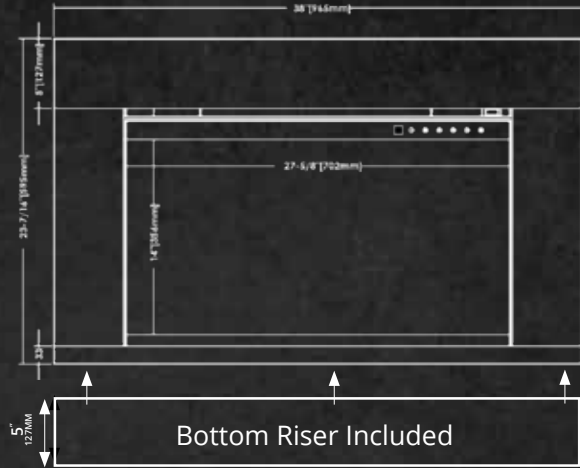

OR30-TRAD - Surround