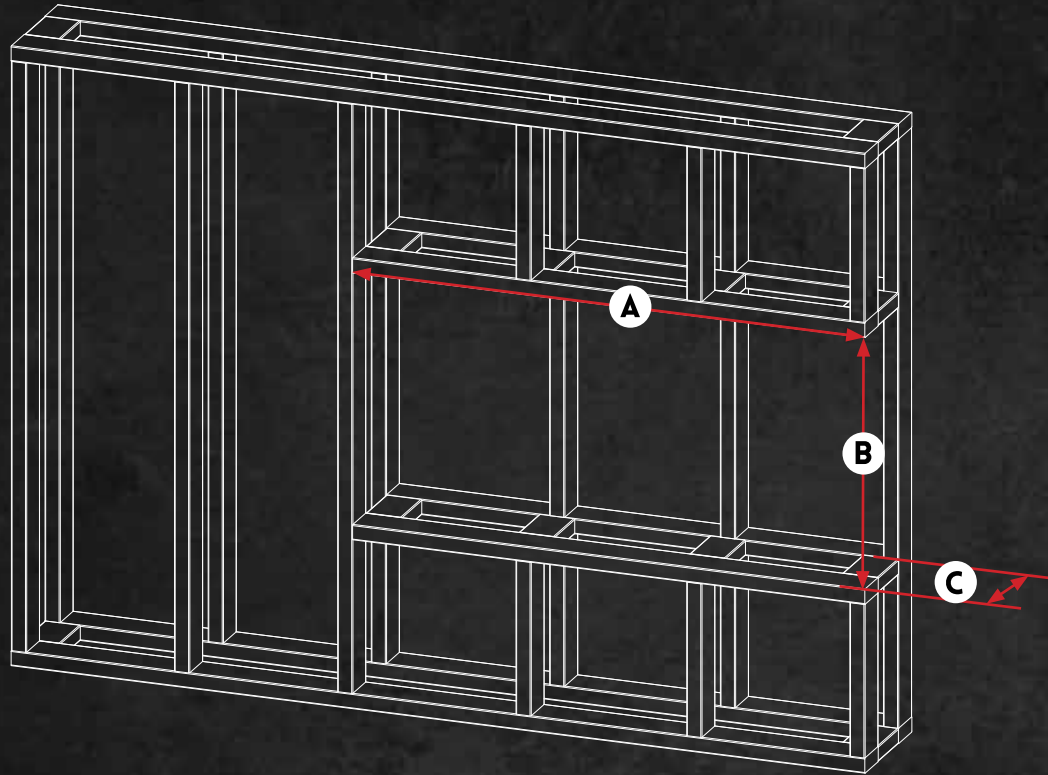

The Orion[®] Series is available in three different models: Traditional, Multi, and Slim. The Orion[®] models offers multiple sizes, giving you flexibility in choosing the right fit for your space. Additionally, it provides four installation options to accommodate various settings. The viewing area for the linear model is up to 18" high, while the traditional model can go up to 30" in height.

Left Corner Install

Right Corner Install

Single Sided Install

MULTI SPECIFICATIONS

FULL LIST OF
MULTI SPEC SIZES

PRODUCT DIMENSIONS

MODEL NUMBER	A	B	C	D	E	F	G	H	I	J	K
OR52-MULTI	51-1/2" 1308MM	24-5/16" 618MM	9-9/16" 240MM	50-5/8" 1286MM	23-7/8" 606MM	8-15/16" 143MM	50-1/8" 1274MM	18-7/16" 468MM	2" 52MM	3-7/16" 87MM	5-3/16" 132MM
OR60-MULTI	60" 1524MM	24-5/16" 618MM	9-9/16" 240MM	59-1/8" 1502MM	23-7/8" 606MM	8-15/16" 143MM	58-5/8" 1410MM	18-7/16" 468MM	2" 52MM	3-7/16" 87MM	5-3/16" 132MM
OR76-MULTI	75-3/4" 1925MM	24-5/16" 618MM	9-9/16" 240MM	74-15/16" 1904MM	23-7/8" 606MM	8-15/16" 143MM	74-7/16" 1891MM	18-7/16" 468MM	2" 52MM	3-7/16" 87MM	5-3/16" 132MM
OR100-MULTI	100" 2542MM	24-5/16" 618MM	9-9/16" 160MM	99-1/4" 2521MM	23-7/8" 606MM	8-15/16" 143MM	98-3/4" 2508MM	18-7/16" 468MM	2" 52MM	3-7/16" 87MM	5-3/16" 132MM
OR120-MULTI	124-3/8" 3159MM	24-5/16" 618MM	9-9/16" 240MM	123-1/2" 3137MM	23-7/8" 606MM	8-15/16" 143MM	123" 3125MM	18-7/16" 468MM	2" 52MM	3-7/16" 87MM	5-3/16" 132MM