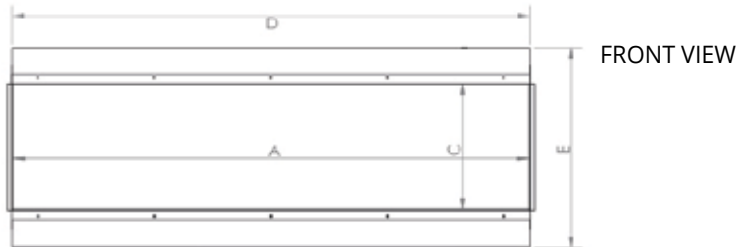

*Mantel & Accessories Sold Separately

MODEL & CONFIGURATION		VIEWING AREA			FIREBOX DIMENSIONS					
MODEL #	CONFIGURATION	A FRONT GLASS WIDTH	B SIDE GLASS WIDTH	C GLASS HEIGHT	D OVERALL WIDTH	E OVERALL HEIGHT	F OVERALL DEPTH	G BOTTOM TO VIEWING	H TOP TO VIEWING	I BACK TO VIEWING
LPM-4416V2	SINGLE SIDED	43.75" (1111.25mm)	-	15.75" (400.05mm)	44.0625" (1119.19mm)	25" (635mm)	11.625" (295.28mm)	4.625" (117.48mm)	4.625" (117.48mm)	-
	CORNER (L/R)	43.75" (1111.25mm)	5" (127mm)	15.75" (400.05mm)	44.0625" (1119.19mm)	25" (635mm)	11.625" (295.28mm)	4.625" (117.48mm)	4.625" (117.48mm)	4.125" (104.78mm)
	3-SIDED (BAY)	43.75" (1111.25mm)	5" (127mm)	15.75" (400.05mm)	44.0625" (1119.19mm)	25" (635mm)	11.625" (295.28mm)	4.625" (117.48mm)	4.625" (117.48mm)	4.125" (104.78mm)
LPM-5616V2	SINGLE SIDED	55.75" (1416.05mm)	-	15.75" (400.05mm)	56.0625" (1423.99mm)	25" (635mm)	11.625" (295.28mm)	4.625" (117.48mm)	4.625" (117.48mm)	-
	CORNER (L/R)	55.75" (1416.05mm)	5" (127mm)	15.75" (400.05mm)	56.0625" (1423.99mm)	25" (635mm)	11.625" (295.28mm)	4.625" (117.48mm)	4.625" (117.48mm)	4.125" (104.78mm)
	3-SIDED (BAY)	55.75" (1416.05mm)	5" (127mm)	15.75" (400.05mm)	56.0625" (1423.99mm)	25" (635mm)	11.625" (295.28mm)	4.625" (117.48mm)	4.625" (117.48mm)	4.125" (104.78mm)
LPM-6816V2	SINGLE SIDED	67.75" (1720.85mm)	-	15.75" (400.05mm)	68.0625" (1728.79mm)	25" (635mm)	11.625" (295.28mm)	4.625" (117.48mm)	4.625" (117.48mm)	-
	CORNER (L/R)	67.75" (1720.85mm)	5" (127mm)	15.75" (400.05mm)	68.0625" (1728.79mm)	25" (635mm)	11.625" (295.28mm)	4.625" (117.48mm)	4.625" (117.48mm)	4.125" (104.78mm)
	3-SIDED (BAY)	67.75" (1720.85mm)	5" (127mm)	15.75" (400.05mm)	68.0625" (1728.79mm)	25" (635mm)	11.625" (295.28mm)	4.625" (117.48mm)	4.625" (117.48mm)	4.125" (104.78mm)
LPM-8016V2	SINGLE SIDED	79.75" (2025.65mm)	-	15.75" (400.05mm)	80.0625" (2031.59mm)	25" (635mm)	11.625" (295.28mm)	4.625" (117.48mm)	4.625" (117.48mm)	-
	CORNER (L/R)	79.75" (2025.65mm)	5" (127mm)	15.75" (400.05mm)	80.0625" (2031.59mm)	25" (635mm)	11.625" (295.28mm)	4.625" (117.48mm)	4.625" (117.48mm)	4.125" (104.78mm)
	3-SIDED (BAY)	79.75" (2025.65mm)	5" (127mm)	15.75" (400.05mm)	80.0625" (2031.59mm)	25" (635mm)	11.625" (295.28mm)	4.625" (117.48mm)	4.625" (117.48mm)	4.125" (104.78mm)
LPM-9616V2	SINGLE SIDED	96.75" (2457.45mm)	-	15.75" (400.05mm)	96.0625" (2439.99mm)	25" (635mm)	11.625" (295.28mm)	4.625" (117.48mm)	4.625" (117.48mm)	-
	CORNER (L/R)	96.75" (2457.45mm)	5" (127mm)	15.75" (400.05mm)	96.0625" (2439.99mm)	25" (635mm)	11.625" (295.28mm)	4.625" (117.48mm)	4.625" (117.48mm)	4.125" (104.78mm)
	3-SIDED (BAY)	96.75" (2457.45mm)	5" (127mm)	15.75" (400.05mm)	96.0625" (2439.99mm)	25" (635mm)	11.625" (295.28mm)	4.625" (117.48mm)	4.625" (117.48mm)	4.125" (104.78mm)
LPM-12016V2	SINGLE SIDED	119.75" (3041.65mm)	-	15.75" (400.05mm)	120.0625" (3049.59mm)	25" (635mm)	11.625" (295.28mm)	4.625" (117.48mm)	4.625" (117.48mm)	-
	CORNER (L/R)	119.75" (3041.65mm)	5" (127mm)	15.75" (400.05mm)	120.0625" (3049.59mm)	25" (635mm)	11.625" (295.28mm)	4.625" (117.48mm)	4.625" (117.48mm)	4.125" (104.78mm)
	3-SIDED (BAY)	119.75" (3041.65mm)	5" (127mm)	15.75" (400.05mm)	120.0625" (3049.59mm)	25" (635mm)	11.625" (295.28mm)	4.625" (117.48mm)	4.625" (117.48mm)	4.125" (104.78mm)