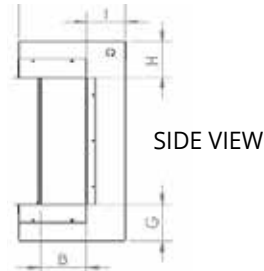

*Mantel & Accessories Sold Separately

MODEL & CONFIGURATION		VIEWING AREA			FIREBOX DIMENSIONS					
MODEL #	CONFIGURATION	A FRONT GLASS WIDTH	B SIDE GLASS WIDTH	C GLASS HEIGHT	D OVERALL WIDTH	E OVERALL HEIGHT	F OVERALL DEPTH	G BOTTOM TO VIEWING	H TOP TO VIEWING	I BACK TO VIEWING
LPM-4416V2	SINGLE SIDED	43.75" (1111.25mm)	-	15.75" (400.05mm)	44.0625" (1119.19mm)	25" (635mm)	11.625" (295.28mm)	4.625" (117.48mm)	4.625" (117.48mm)	-
	CORNER (L/R)	43.75" (1111.25mm)	5" (127mm)	15.75" (400.05mm)	44.0625" (1119.19mm)	25" (635mm)	11.625" (295.28mm)	4.625" (117.48mm)	4.625" (117.48mm)	4.125" (104.78mm)
	3-SIDED (BAY)	43.75" (1111.25mm)	5" (127mm)	15.75" (400.05mm)	44.0625" (1119.19mm)	25" (635mm)	11.625" (295.28mm)	4.625" (117.48mm)	4.625" (117.48mm)	4.125" (104.78mm)
LPM-5616V2	SINGLE SIDED	55.75" (1416.05mm)	-	15.75" (400.05mm)	56.0625" (1423.99mm)	25" (635mm)	11.625" (295.28mm)	4.625" (117.48mm)	4.625" (117.48mm)	-
	CORNER (L/R)	55.75" (1416.05mm)	5" (127mm)	15.75" (400.05mm)	56.0625" (1423.99mm)	25" (635mm)	11.625" (295.28mm)	4.625" (117.48mm)	4.625" (117.48mm)	4.125" (104.78mm)
	3-SIDED (BAY)	55.75" (1416.05mm)	5" (127mm)	15.75" (400.05mm)	56.0625" (1423.99mm)	25" (635mm)	11.625" (295.28mm)	4.625" (117.48mm)	4.625" (117.48mm)	4.125" (104.78mm)
LPM-6816V2	SINGLE SIDED	67.75" (1720.85mm)	-	15.75" (400.05mm)	68.0625" (1728.79mm)	25" (635mm)	11.625" (295.28mm)	4.625" (117.48mm)	4.625" (117.48mm)	-
	CORNER (L/R)	67.75" (1720.85mm)	5" (127mm)	15.75" (400.05mm)	68.0625" (1728.79mm)	25" (635mm)	11.625" (295.28mm)	4.625" (117.48mm)	4.625" (117.48mm)	4.125" (104.78mm)
	3-SIDED (BAY)	67.75" (1720.85mm)	5" (127mm)	15.75" (400.05mm)	68.0625" (1728.79mm)	25" (635mm)	11.625" (295.28mm)	4.625" (117.48mm)	4.625" (117.48mm)	4.125" (104.78mm)
LPM-8016V2	SINGLE SIDED	79.75" (2025.65mm)	-	15.75" (400.05mm)	80.0625" (2031.59mm)	25" (635mm)	11.625" (295.28mm)	4.625" (117.48mm)	4.625" (117.48mm)	-
	CORNER (L/R)	79.75" (2025.65mm)	5" (127mm)	15.75" (400.05mm)	80.0625" (2031.59mm)	25" (635mm)	11.625" (295.28mm)	4.625" (117.48mm)	4.625" (117.48mm)	4.125" (104.78mm)
	3-SIDED (BAY)	79.75" (2025.65mm)	5" (127mm)	15.75" (400.05mm)	80.0625" (2031.59mm)	25" (635mm)	11.625" (295.28mm)	4.625" (117.48mm)	4.625" (117.48mm)	4.125" (104.78mm)
LPM-9616V2	SINGLE SIDED	96.75" (2457.45mm)	-	15.75" (400.05mm)	96.0625" (2439.99mm)	25" (635mm)	11.625" (295.28mm)	4.625" (117.48mm)	4.625" (117.48mm)	-
	CORNER (L/R)	96.75" (2457.45mm)	5" (127mm)	15.75" (400.05mm)	96.0625" (2439.99mm)	25" (635mm)	11.625" (295.28mm)	4.625" (117.48mm)	4.625" (117.48mm)	4.125" (104.78mm)
	3-SIDED (BAY)	96.75" (2457.45mm)	5" (127mm)	15.75" (400.05mm)	96.0625" (2439.99mm)	25" (635mm)	11.625" (295.28mm)	4.625" (117.48mm)	4.625" (117.48mm)	4.125" (104.78mm)
LPM-12016V2	SINGLE SIDED	119.75" (3041.65mm)	-	15.75" (400.05mm)	120.0625" (3049.59mm)	25" (635mm)	11.625" (295.28mm)	4.625" (117.48mm)	4.625" (117.48mm)	-
	CORNER (L/R)	119.75" (3041.65mm)	5" (127mm)	15.75" (400.05mm)	120.0625" (3049.59mm)	25" (635mm)	11.625" (295.28mm)	4.625" (117.48mm)	4.625" (117.48mm)	4.125" (104.78mm)
	3-SIDED (BAY)	119.75" (3041.65mm)	5" (127mm)	15.75" (400.05mm)	120.0625" (3049.59mm)	25" (635mm)	11.625" (295.28mm)	4.625" (117.48mm)	4.625" (117.48mm)	4.125" (104.78mm)