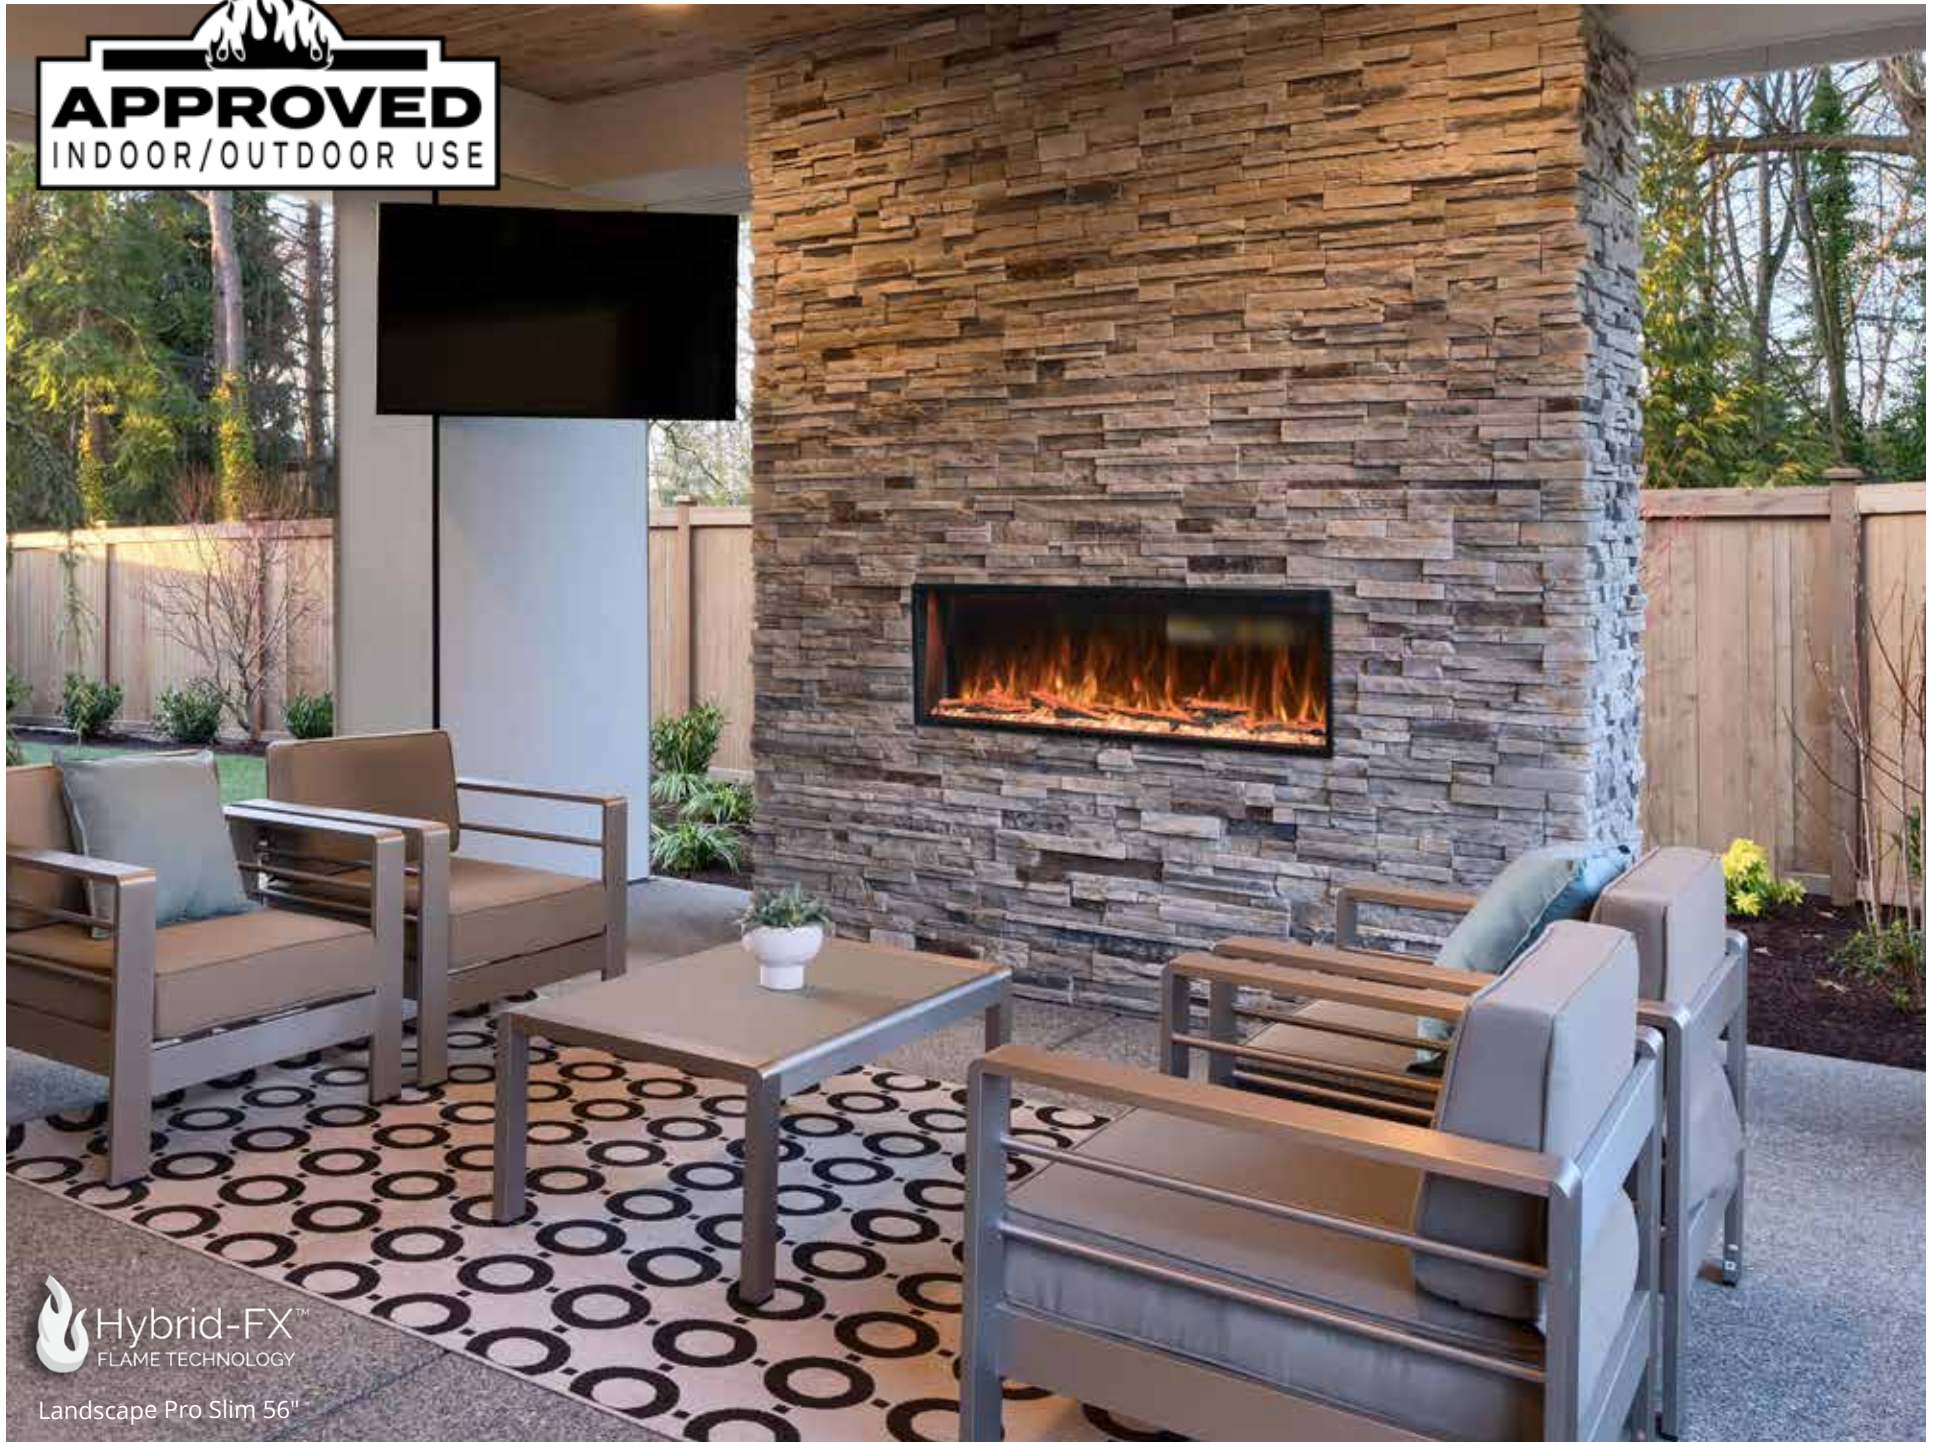

APPROVED
INDOOR/OUTDOOR USE

Hybrid-FX™
FLAME TECHNOLOGY

Landscape Pro Slim 56"