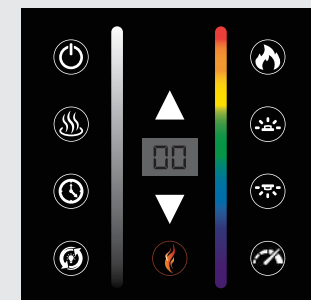

Close up

STANDARD CONTROLS

REMOTE CONTROL & MANUAL CONTROL

MODERN FLAMES

FULL FEATURED
Wi-Fi APP

UPGRADE CONTROLS

WIRELESS WALL THERMOSTAT CONTROL

Sold separately.

PT# MF-PRO-V2-WTC

 Hybrid-FX™
FLAME TECHNOLOGY

SPECTRUM SLIMLINE SERIES

Recessed Flush Mount or Wall Mount Electric Fireplace

Modern Flames new Spectrum Slimline has revamped the recessed electric fireplace category. This 2" x 4" or wall mount installation electric fireplace has removed the large black glass surround and is finished off with a sleek 5/8" trim to maximize the viewing area. Hardwoods or tile can be finished right up to the opening of the fireplace while still keeping in mind serviceability. The Spectrum Slimline features high intensity flame and ember bed lighting showcasing our new Hybrid-FX™ flame technology independently controlled with 10 different color options. Other standard features include variable & thermostatic heat, variable motor controls, timer, push button and remote controls. The acrylic crystal media and driftwood logs are both standard media and the Spectrum Slimline is available in 50", 60", 74" & 100" sizes.

STANDARD FEATURES

-  Hybrid-FX™ Flame Technology
-  Log Set – Highly Detailed Realism
-  10 Color Flame Combinations with Ember Bed Lighting, plus color auto cycling.
-  Glacier Glass Ember Bed
-  Low Energy LED Flame Technology
-  Touch Button Controls
-  New Sleek Remote
-  Can be Installed Beneath a TV
-  Variable Heat with Thermostat
-  Variable Flame Controls
-  120 Volt Plug
-  Do it Yourself Installation Instructions