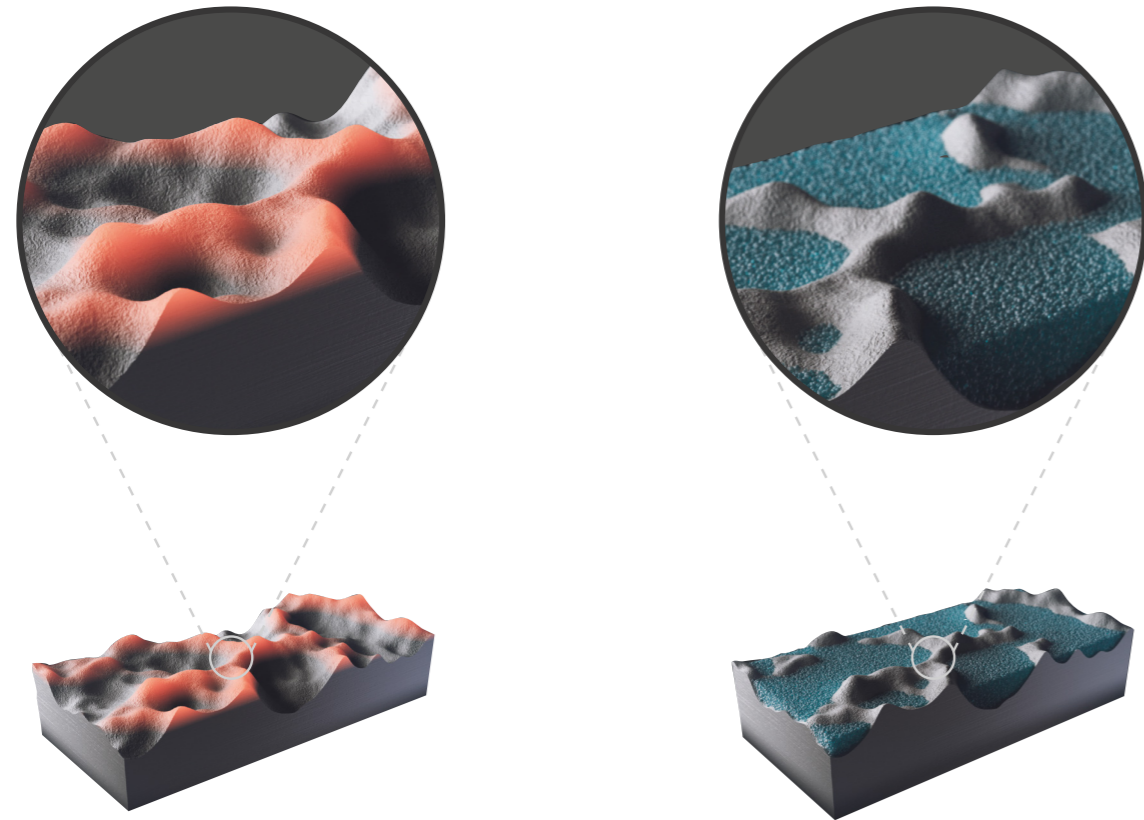

INDEX

INSPIRATION

IMAGE GALLERY

SURFACE RANGE & TECHNICAL SPECS

BOOST NATURAL PRO RANGE
SENSITECH & VELVETECH
TECHNOLOGY
BOOST NATURAL +
BOOST NATURAL PRO
TECHNICAL SPECIFICATIONS
BOOST WORLD

ENJOY THE VIDEO

Sensitech

Traditional anti-slip surface

The innovative Sensitech Surface

Sensitech is the high-tech surface for indoor and outdoor settings created by Atlas Concorde Laboratories, patented in Europe. The surface combines high slip resistance performance with tactile softness. With Sensitech, the meaning of surface evolves and takes on a reassuring, pleasant and practical touch, making architectural spaces more comfortable and appealing.

Velvetech

Velvetech tecnologia

Sensitech tecnologia

Velvetech is the new technology with an Italian patent inspired by the effect of sanding on the surface. Velvetech has silk-like reflections and a velvety soft hand. The naturalness of the surface is emphasised by areas of different opacity that contribute to the depth of the surface.

Velvetech è la nuova tecnologia con brevetto depositato in Italia ispirata all'effetto della levigatura sulla superficie. Velvetech si presenta con riflessi che ricordano la seta e una mano vellutata e morbida. La naturalezza della superficie è evidenziata da zone di diversa opacità che contribuiscono a dare profondità alla superficie.