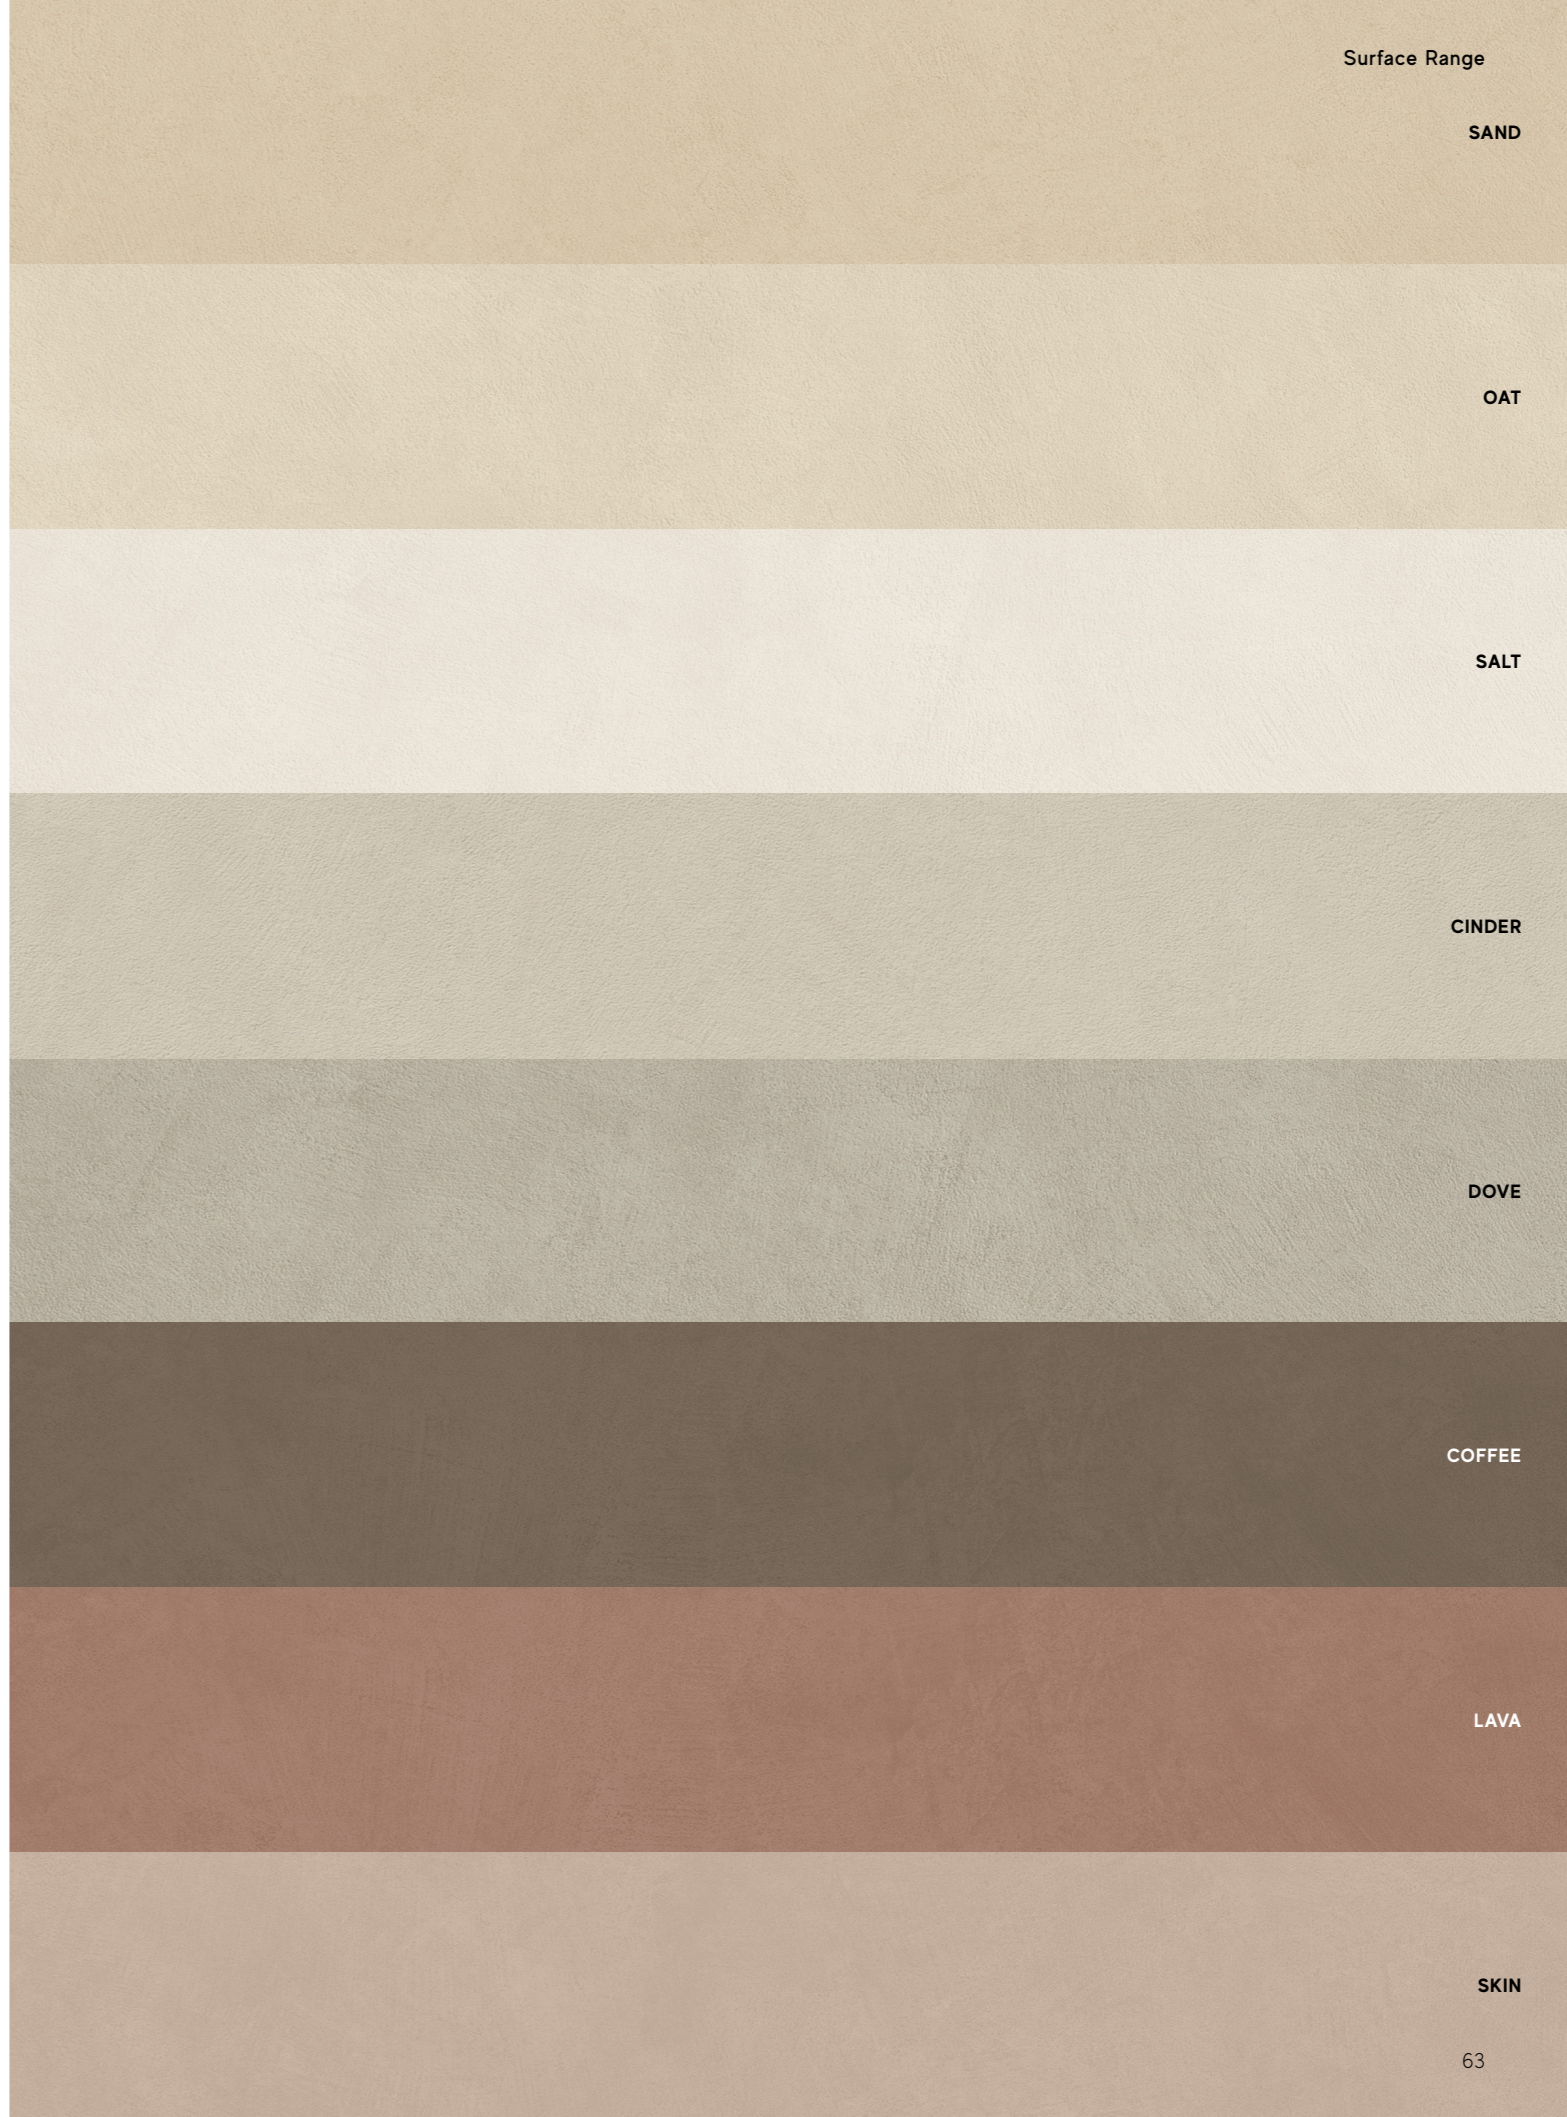

Wall tiles

WALL TILES - Rivestimenti - Revêtements - Wandfliesen - Revestimientos - Настенная плитка
RECTIFIED MONOCALIBER - Rettificato monocalibro - Rectifié mono-calibre - Geschliffen einkalibrig - Rectificado monocalibre - Ретифицированный в одном калибре

		Oat	Salt	Cinder	Coffee	Lava	Skin
Wall							
50x120 cm - 19⁵/₈"x47¹/₄"	± 8,5 mm	Matte	Matte	Matte	Matte	Matte	Matte
50x120 cm - 19⁵/₈"x47¹/₄" 3D Rice	± 8,5 mm	Matte	Matte	Matte			
50x120 cm - 19⁵/₈"x47¹/₄" 3D Wave	± 8,5 mm	Matte	Matte	Matte			Matte
50x120 cm - 19⁵/₈"x47¹/₄" 3D Craft	± 8,5 mm	Matte	Matte	Matte			
50x120 cm - 19⁵/₈"x47¹/₄" Motion	± 8,5 mm	Matte			Matte		

Sensitech pag.70 **Velvetech** pag.71

Note on Velvet surface finish / Nota sulla finitura Velvet

Destination of use

Anti-slip

Color-shading

SAND

OAT

SALT

CINDER

DOVE

COFFEE

LAVA

SKIN

INDEX

INSPIRATION

IMAGE GALLERY

SURFACE RANGE & TECHNICAL SPECS

BOOST NATURAL PRO RANGE
SENSITECH & VELVETECH
TECHNOLOGY
BOOST NATURAL +
BOOST NATURAL PRO
TECHNICAL SPECIFICATIONS
BOOST WORLD

ENJOY THE VIDEO