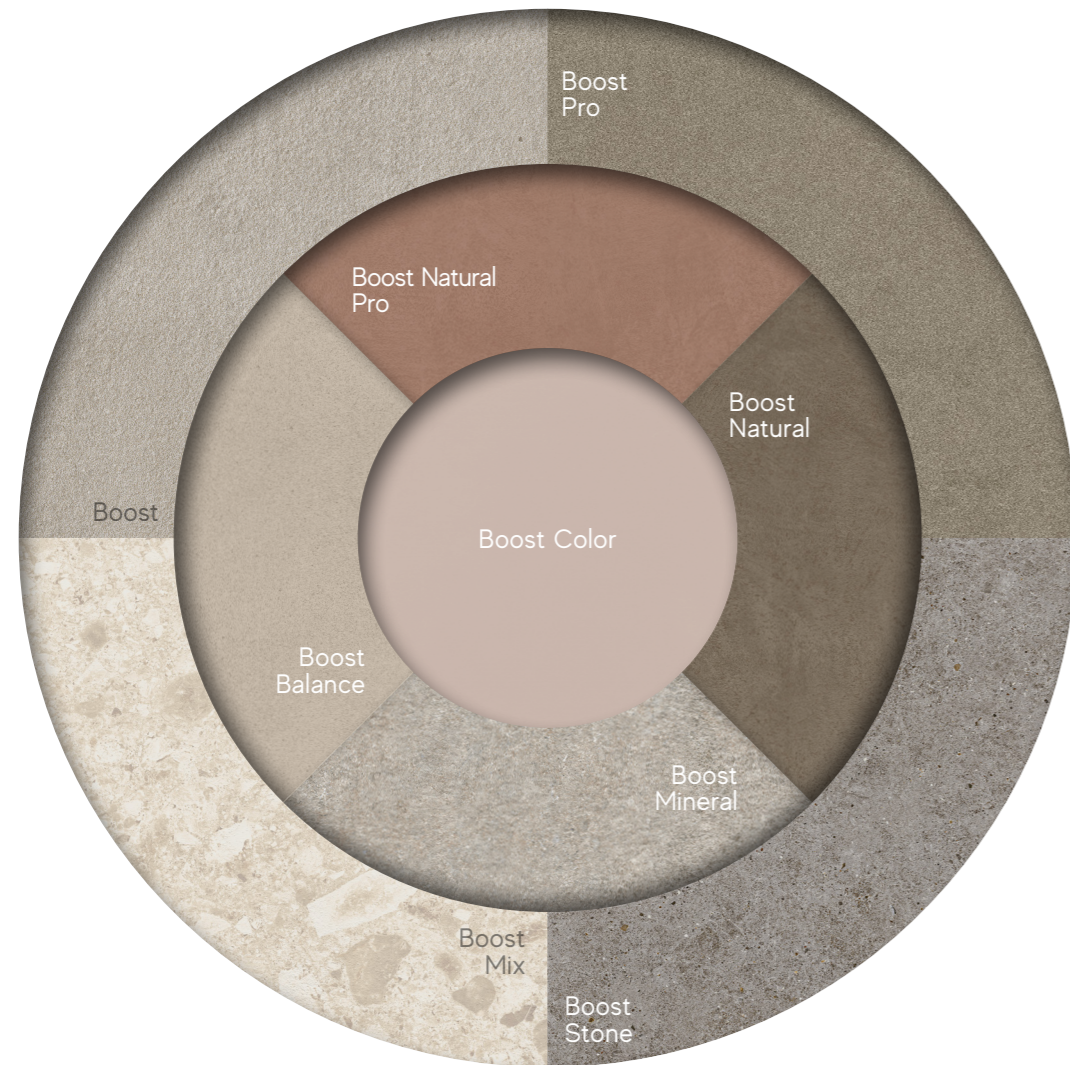

BOOSTWORLD

BOOST BOOST PRO BOOST NATURAL BOOST NATURAL PRO BOOST STONE BOOST MIX BOOST MINERAL BOOST BALANCE BOOST COLOR