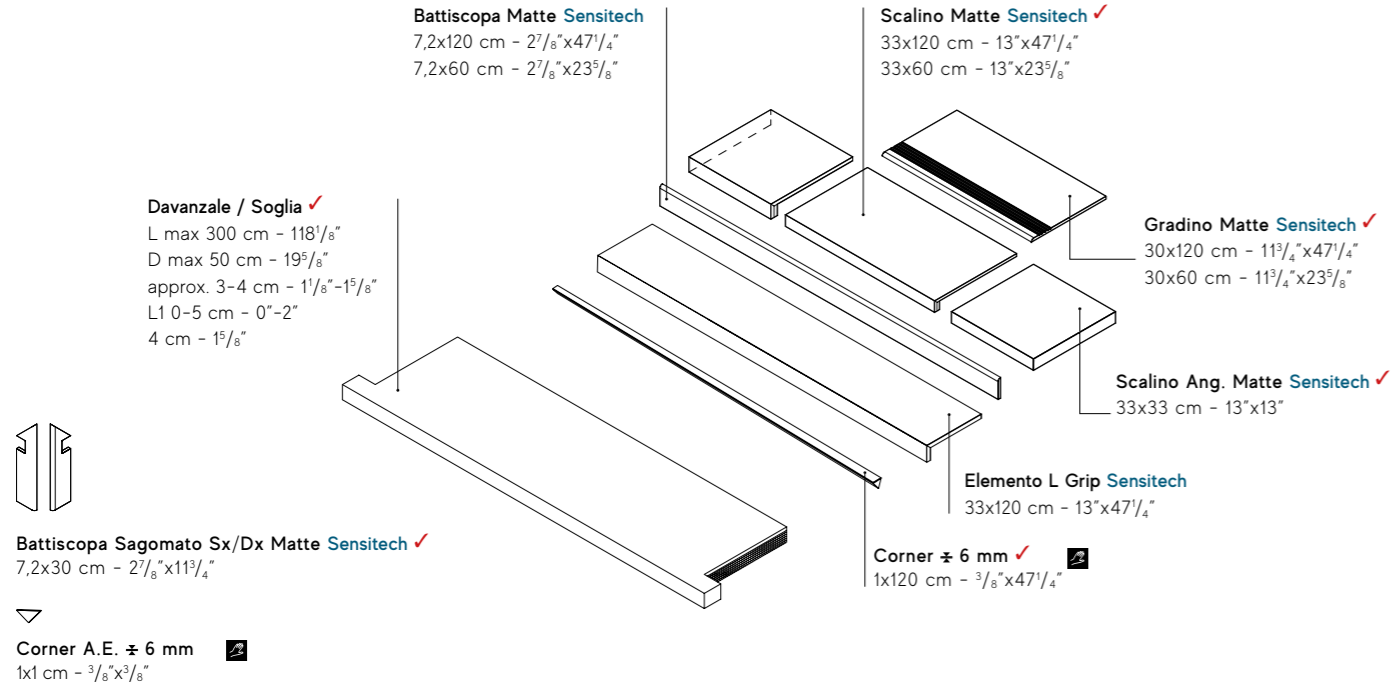

Trim tiles

Porcelain trim tiles

✓ These parts are supplied to order / I pezzi sono disponibili su ordinazione