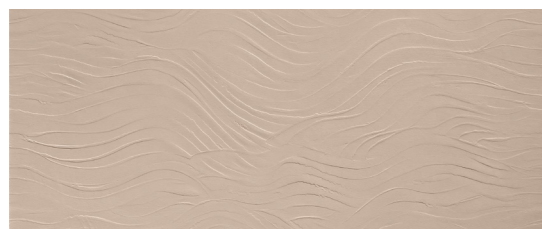

V2 Slight Variation
All colors

Boost Natural Pro 3D Wave Oat
50x120 cm - 19 5/8" x 47 1/4"

Boost Natural Pro 3D Wave Salt
50x120 cm - 19 5/8" x 47 1/4"

Boost Natural Pro 3D Wave Cinder
50x120 cm - 19 5/8" x 47 1/4"