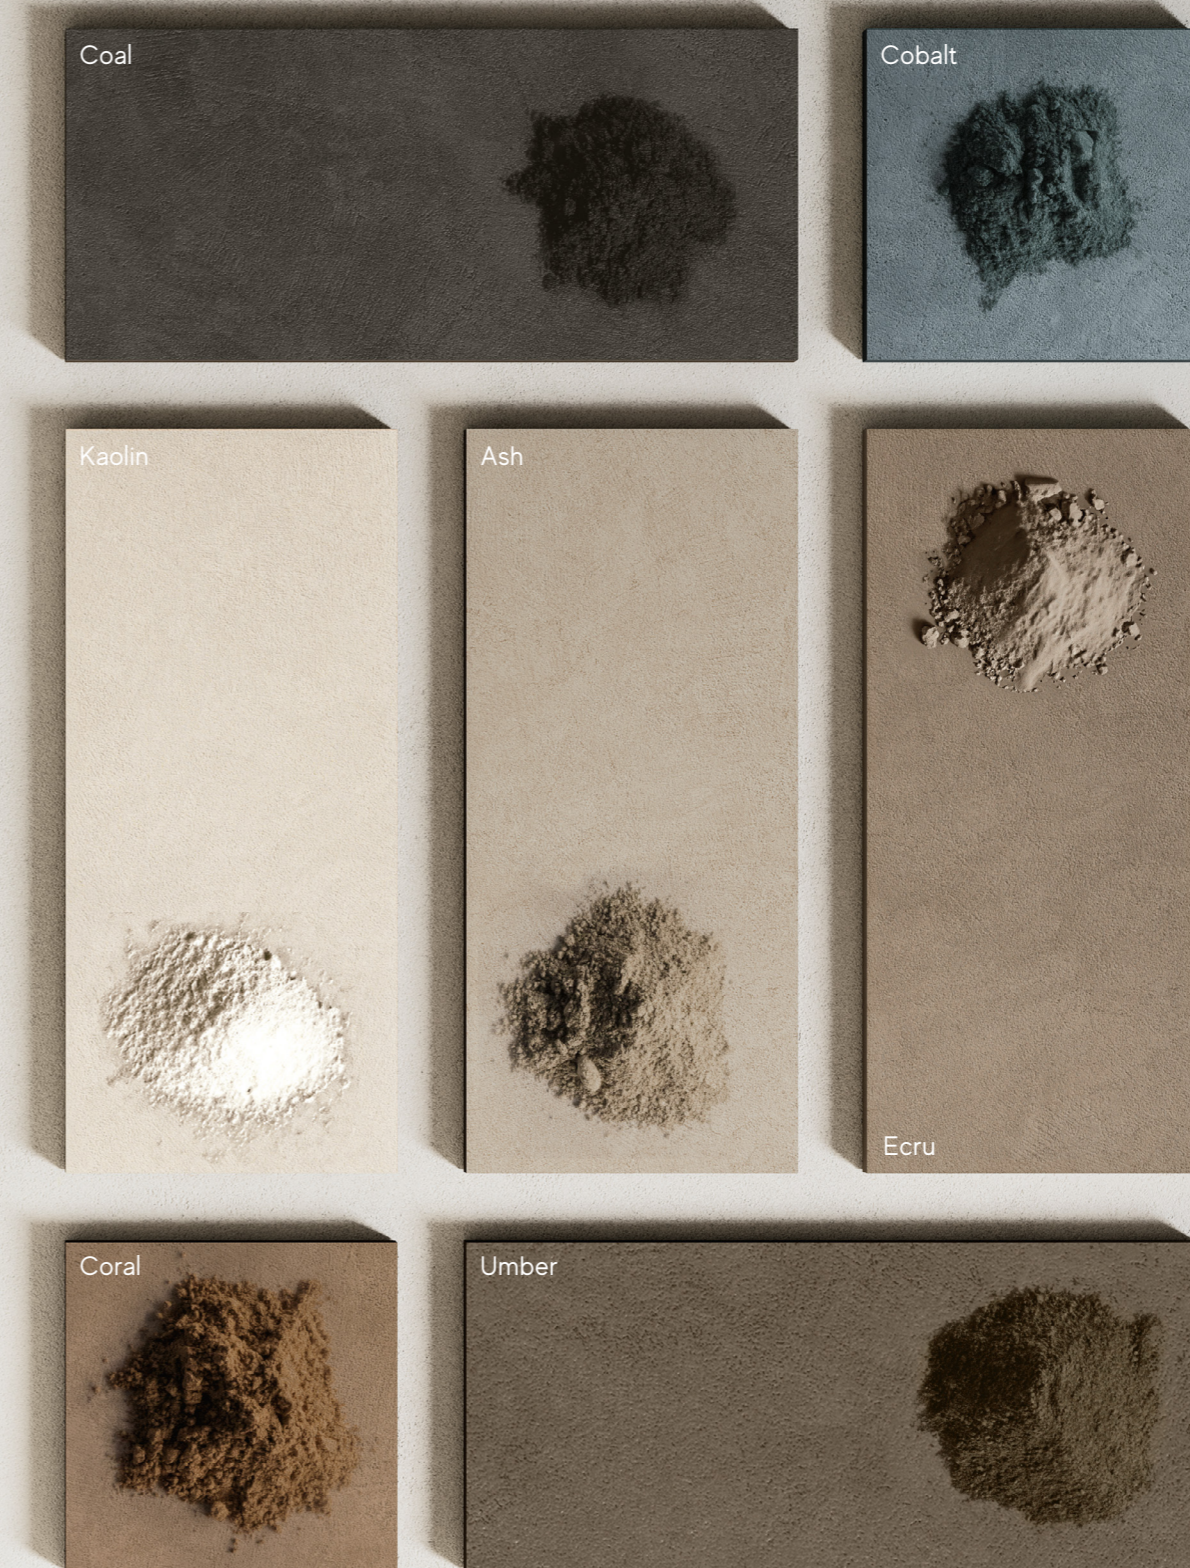

BOOST NATURAL

2 COLLECTIONS. 15 COLOR SHADES.

INDEX

INSPIRATION

IMAGE GALLERY

SURFACE RANGE & TECHNICAL SPECS

ENJOY THE VIDEO

3D Wave