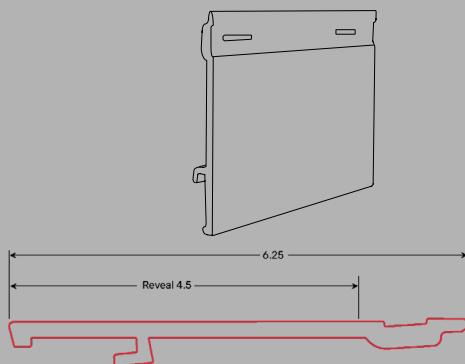

Designed for Beauty and Elegance.

Siding Profile

4 1/2" Reveal x 16' lap siding

PCS PER BUNDLE	4 pcs	4 BOXES=1 SQUARE
WEIGHT PER BUNDLE	32.5 lbs	1 BOX=32.5 lbs
BUNDLES PER PALLET	4 boxes (16 pcs)	56 BOXES=1 PALLET

AVAILABLE COLORS

Simple Sage..... EXSD4516SISA
Sequoia Green..... EXSD4516SEGR
Heritage Blue EXSD4516HEBL
Sand Castle EXSD4516SACA
Mojave Tan EXSD4516MOTA
Stonewall Shade.. EXSD4516STSH
Monument Gray... EXSD4516MOGR
Quick Silver EXSD4516QUSI
Centennial Stone. EXSD4516CEST
Vail White..... EXSD4516VAWH