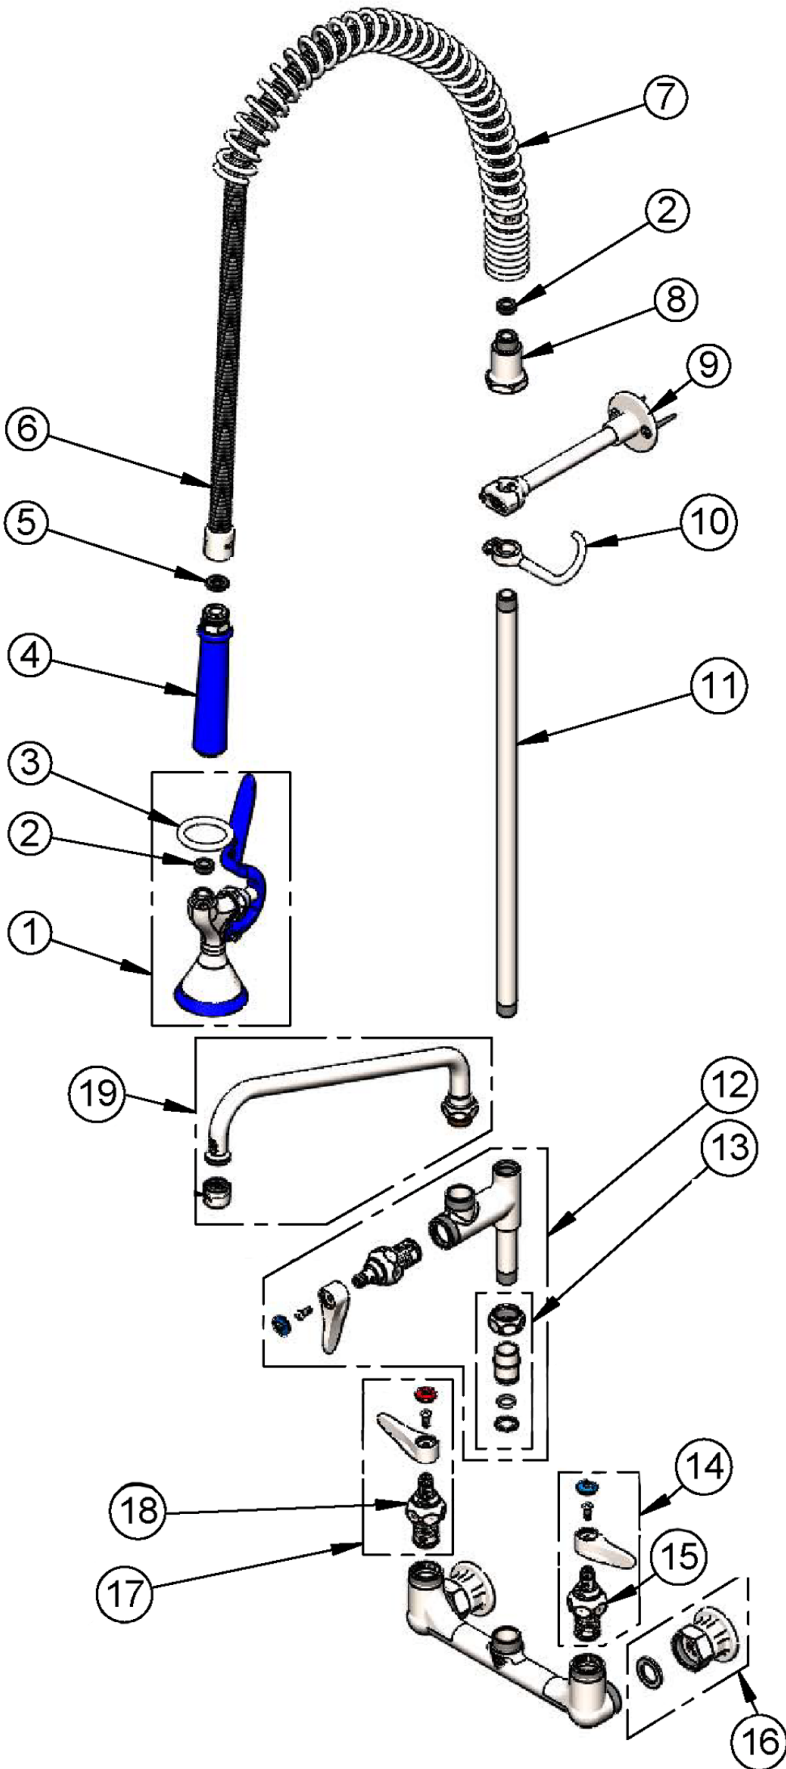

## S-0155-LNEZ

- Add-on faucet less nozzle
- EasyInstall quick installation inlet
- Quarter-turn Eterna cartridge with spring check
- Swivel outlet accepts T&S swing nozzles
- 3/8" NPT female outlet

## S133X

- 5 3/4" swivel gooseneck
- S-PT stream regulator outlet
- Fits all T&S swivel outlet faucets

## S-0970-FEZ

- 3/8" continuous pressure dual check vacuum breaker
- EasyInstall quick installation inlet for T&S swivel outlet faucets
- 3/8" NPT female inlet and outlet
- Lock washer for rigid conversion included

ITEM NO.	SALES NO.	DESCRIPTION
1	S-0107-Y	1.15 GPM Spray Valve (Blue)
2	010476-45	#27 Washer
3	S000907-30	Stainless Steel Spray Valve Hold-Down Ring
4	S020795-30	Stainless Steel Grip Handle (Blue)
5	001014-45	Washer, Hose Barrel
6	S-0044-H2A	44" Flexible Stainless Steel Hose, Less Handle
7	S000888-30	Stainless Steel EasyInstall Overhead Spring
8	S000821-30	Stainless Steel Spring Body
9	S-0109-01	Stainless Steel 6" Wall Bracket
10	S004R	Stainless Steel Finger Hook
11	S000369-30	Stainless Steel 3/8" NPT x 18" Riser
12	S-0155-LNEZ	Stainless Steel EasyInstall Add-On Faucet with Quarter-Turn Eterna Cartridge & Lever Handle, Less Nozzle
13	SEZ-K	Stainless Steel EasyInstall Kit: Nut, Bushing, O-Ring and Lock Washer
14	S002711-30NS	Stainless Steel Quarter-Turn Eterna Cartridge with Spring Check, Handle, Blue Index and Screw, LTC
15	S012442-30NS	Stainless Steel Quarter-Turn Eterna Cartridge, LTC with Spring Check
16	S00AA	Stainless Steel 1/2" NPT Female Eccentric Flange
17	S002712-30NS	Stainless Steel Quarter-Turn Eterna Cartridge with Spring Check, Handle, Red Index and Screw, RTC
18	S012443-30NS	Stainless Steel Quarter-Turn Eterna Cartridge with Spring Check, RTC
19	S062X	Stainless Steel 12" Swing Nozzle with Stream Regulator Outlet