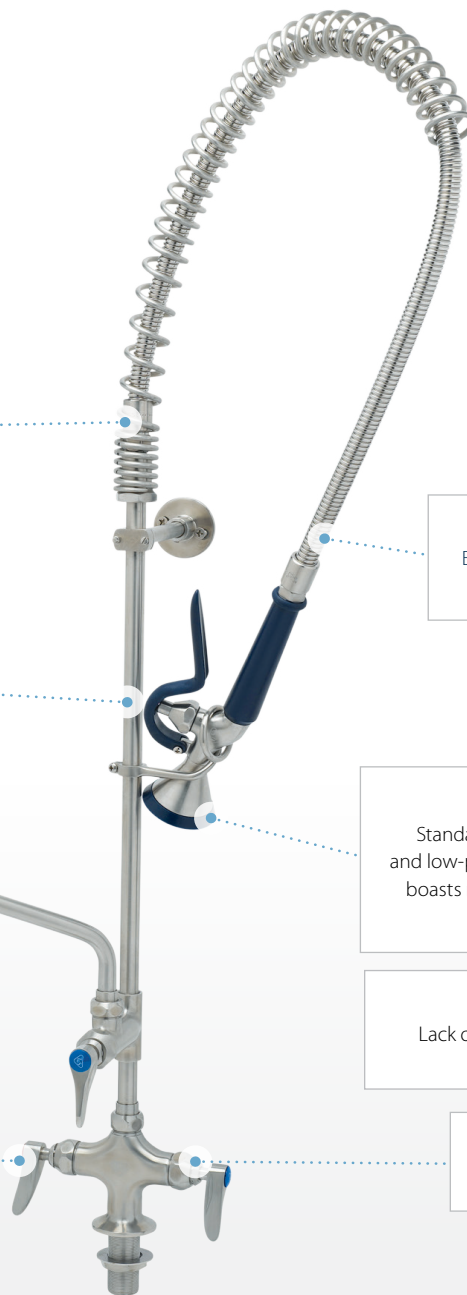

EVERSTEEL™

Designed to last

PRE-RINSE UNITS

PENDING GLOBAL CERTIFICATIONS

Designed to meet all global certification requirements, including SASO, WaterMark, PUB, CSA, NSF and DVGW

LEAD-FREE

Stainless-steel construction is completely lead-free for worry-free performance

BRUSHED SATIN FINISH

ADD-ON FAUCETS

Models available with and without

TRUE STAINLESS STEEL

Heavy-duty construction with stainless steel provides commercial-duty durability

EASY TO CLEAN

Stainless steel resists staining and water spots

PROVEN T&S DESIGN

EverSteel uses time-tested T&S designs to provide long-lasting reliability

NEW S-0107-Y SPRAY VALVE

Standard on U.S. and Canada pre-rinse units and low-profile pre-rinse units, this new design boasts more cleaning power and the highest durability on the market

S-0107-Y

Lack of center screw prevents overtightening and there are fewer replaceable parts.

QUARTER-TURN CARTRIDGES

With built-in cross-flow prevention

COMMERCIAL-DUTY CONSTRUCTION
with professional-grade materials provides long-lasting durability.

LIFETIME COMPREHENSIVE WARRANTY
for assurance and peace of mind.

LOW-PROFILE MODELS
available to fit smaller spaces.

GLOBAL SHIPPING
T&S products available worldwide.

A NEW CLASSIC
Same design as classic T&S pre-rinse units, now in true stainless steel.