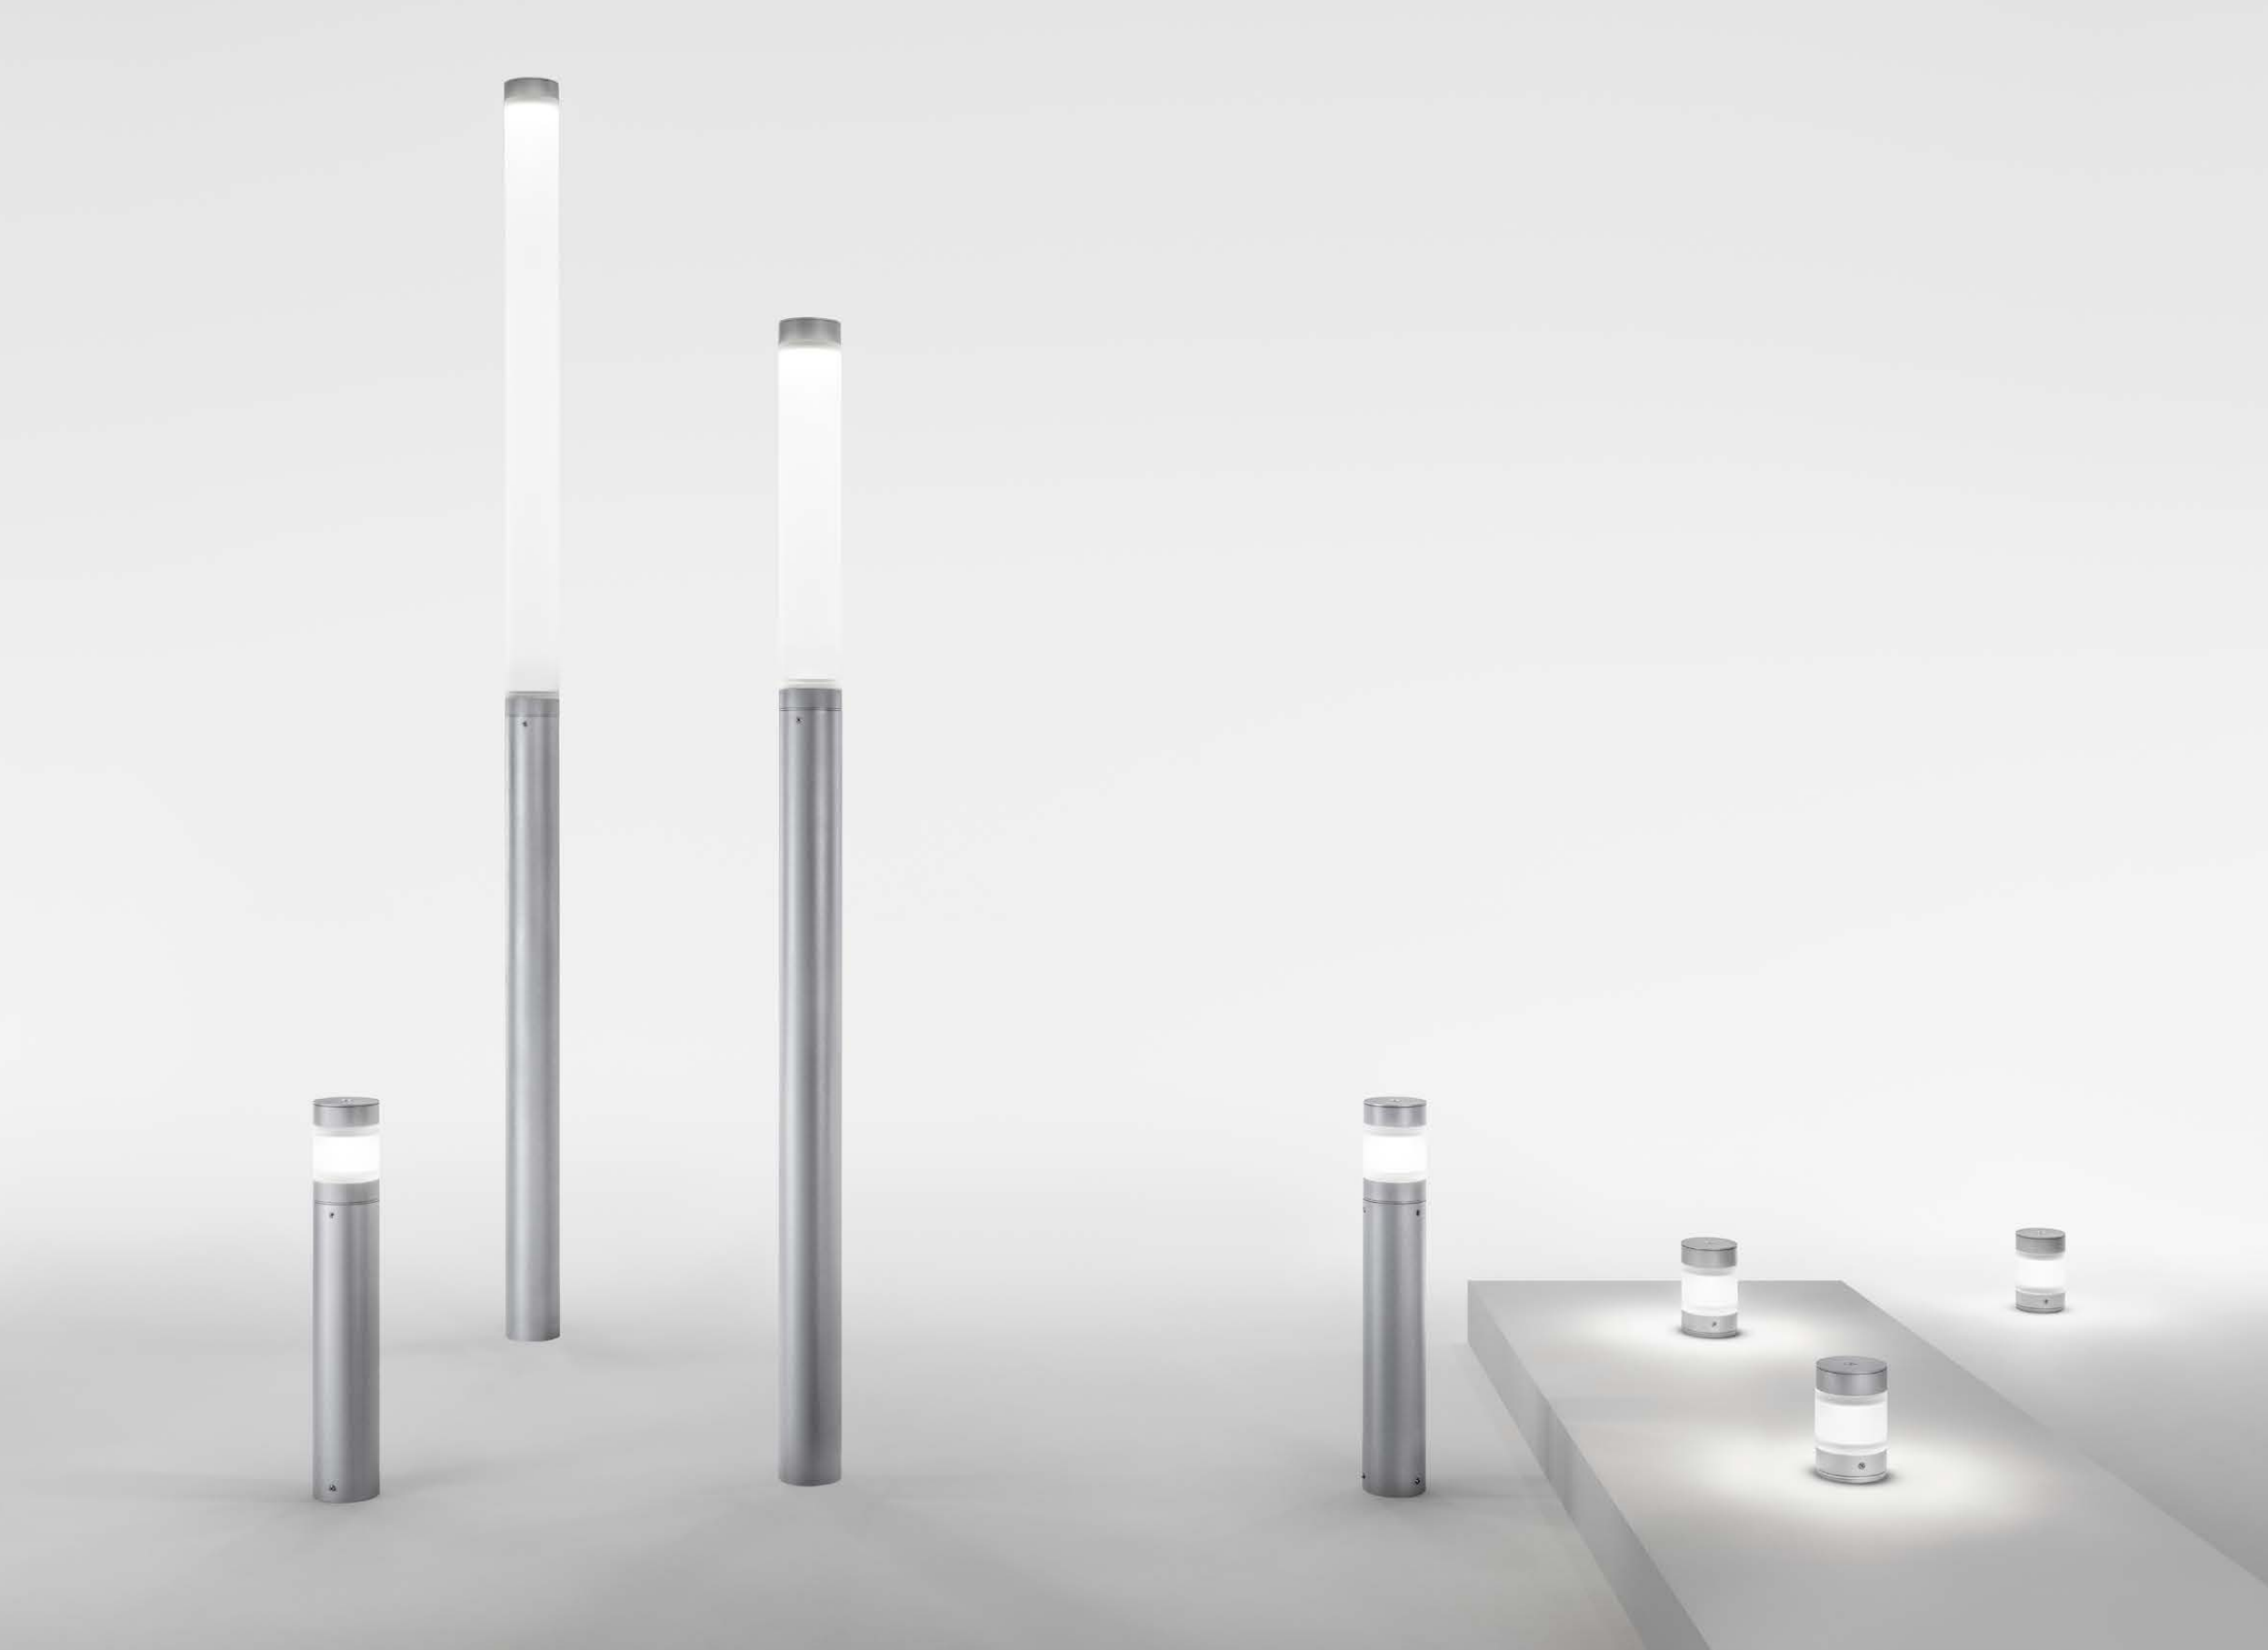

TUBE collection

lighting post urban lighting

Functionality, energy saving and minimalist style are the features of the new stalks and TUBE posts, a polyfunctional collection for urban furniture that adapts to environments classical and contemporary.

The perfect union between essentiality of volumes and structural solidity, is ideal for projects of spaces in public and private areas, made for sustainability and for the formal harmony.

TUBE lighting post

ARCHITECTURAL OUTDOOR LIGHTING

TUBE lighting post / urban lighting

ARCHITECTURAL OUTDOOR LIGHTING

TUBE urban lighting

ARCHITECTURAL OUTDOOR LIGHTING

TUBE
lighting post

IP65
IK 10

ø 160 mm

h. 260 mm
h. 1000 mm

TUBE
urban lighting

IP65
IK 10

ø 160 mm

h. 3000 mm
h. 4000 mm

on request finishes

.01 black

.02 white