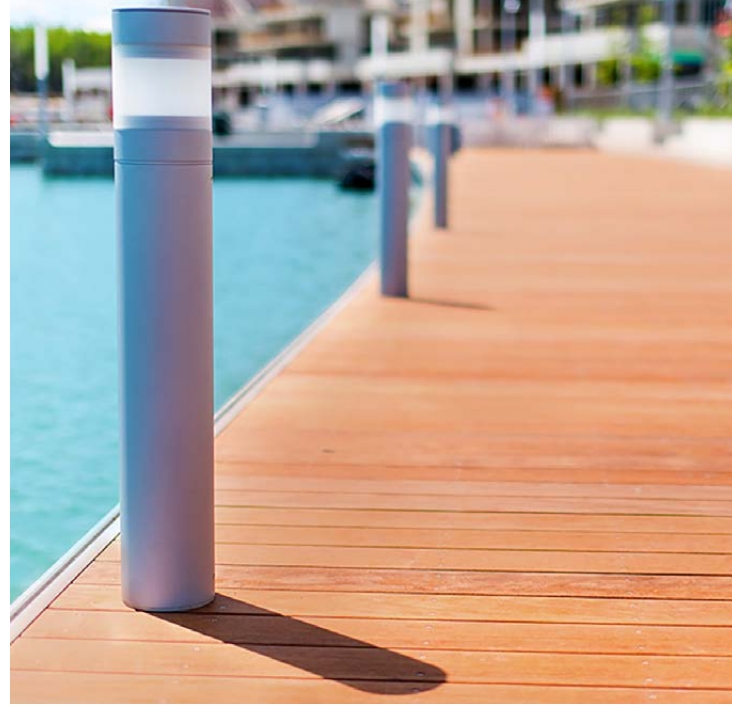

TUBE collection

lighting post urban lighting

Functionality, energy saving and minimalist style are the features of the new stalks and TUBE posts, a polyfunctional collection for urban furniture that adapts to environments classical and contemporary.

The perfect union between essentiality of volumes and structural solidity, is ideal for projects of spaces in public and private areas, made for sustainability and for the formal harmony.

TUBE lighting post