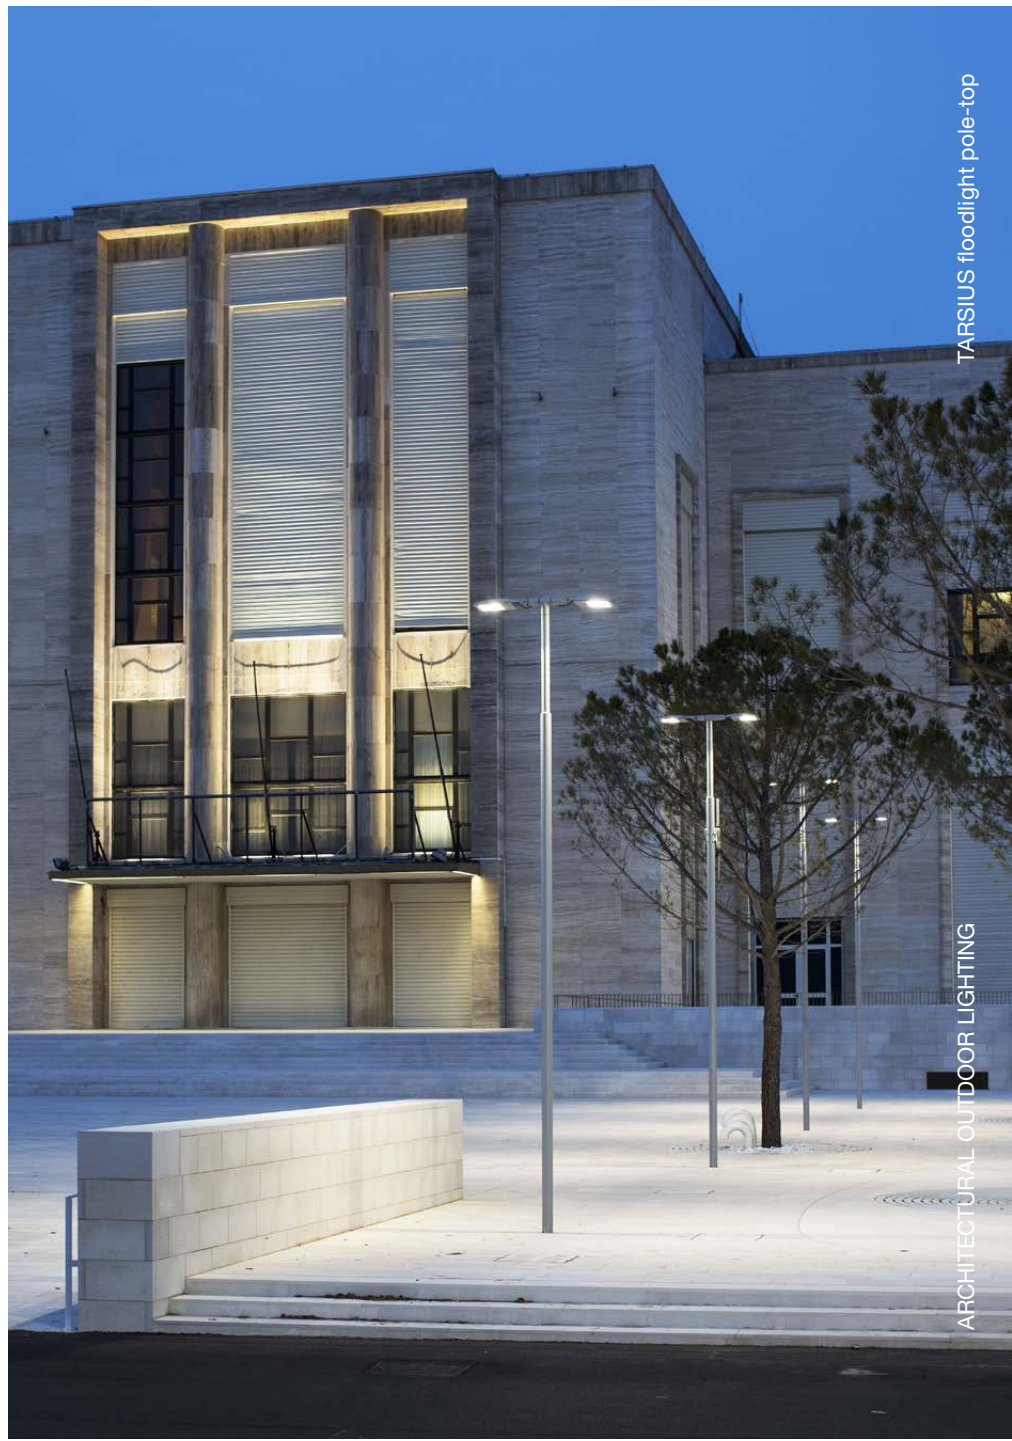

to illuminate public areas, squares, car parks, cycle paths, it is also available in a version with smart driver which self-reduces the flow after midnight. Tarsius is normally installed on poles with a height ranging between 4 and 8 meters.

TARSIVS floodlight pole-top

ARCHITECTURAL OUTDOOR LIGHTING

ARCHITECTURAL OUTDOOR LIGHTING

TARSIVS floodlight pole-top

TARSIOUS floodlight pole-top

ARCHITECTURAL OUTDOOR LIGHTING

TARSIOUS floodlight pole-top