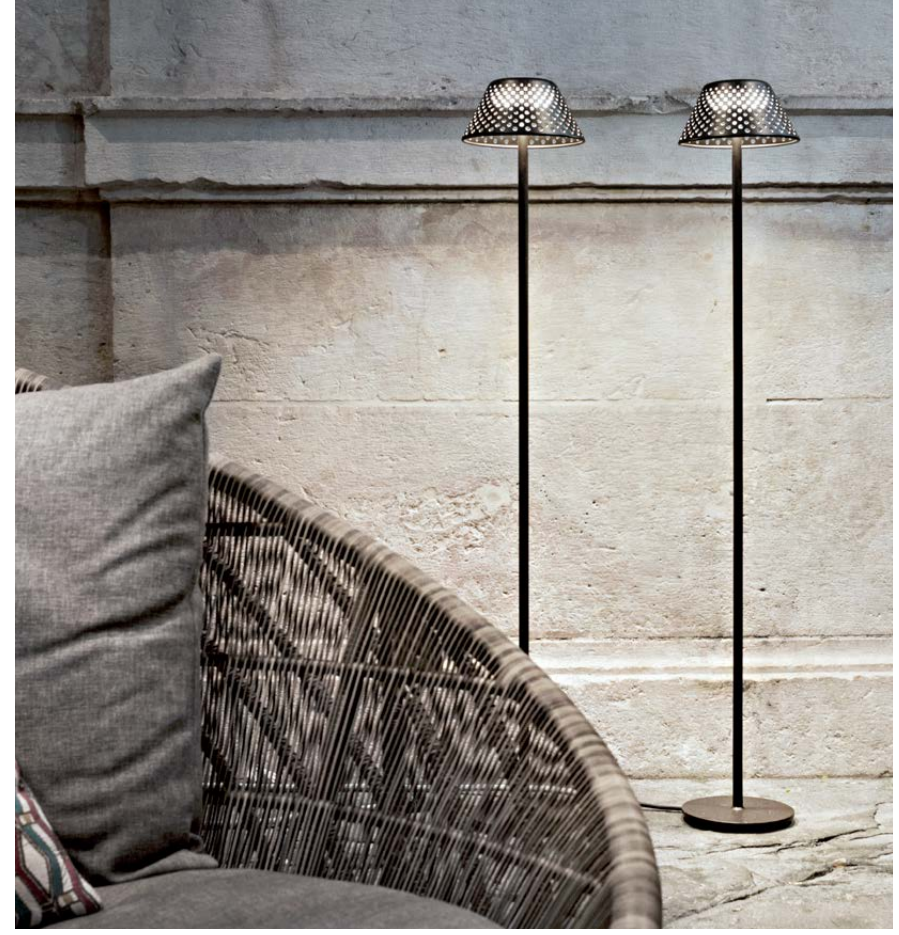

MESH floor

DECORATIVE OUTDOOR LIGHTING