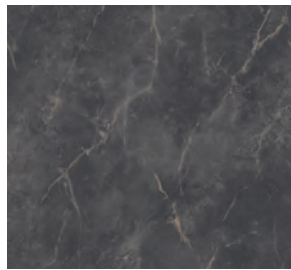

Italian Carrara  
TS503                      White  
Core

Midday Mahal  
TS202                      Almond  
Core

Solenne Marble  
TS508                      White  
Core

Sterling Calcutta  
TS308                      Grey  
Core

Taj Mahal  
TS311                      Grey  
Core

Spanish Limestone  
TS306                      Grey  
Core

Soapstone Mist  
TS307                      Grey  
Core

Bosco Oscuro  
TS406                      Black  
Core