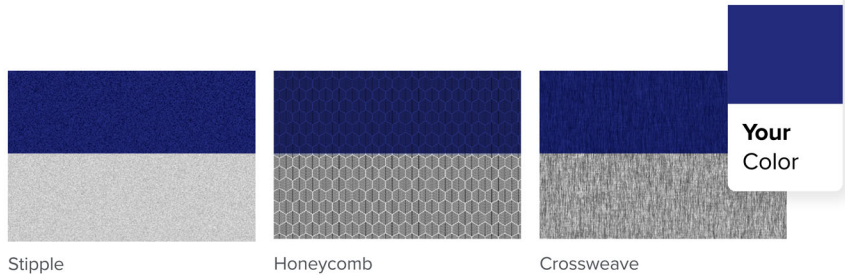

SPECTRUM COLOR ALTERATIONS

Build an optical solid to your specifications by choosing an abstract structure and any color.

[ORDER A SAMPLE](#)