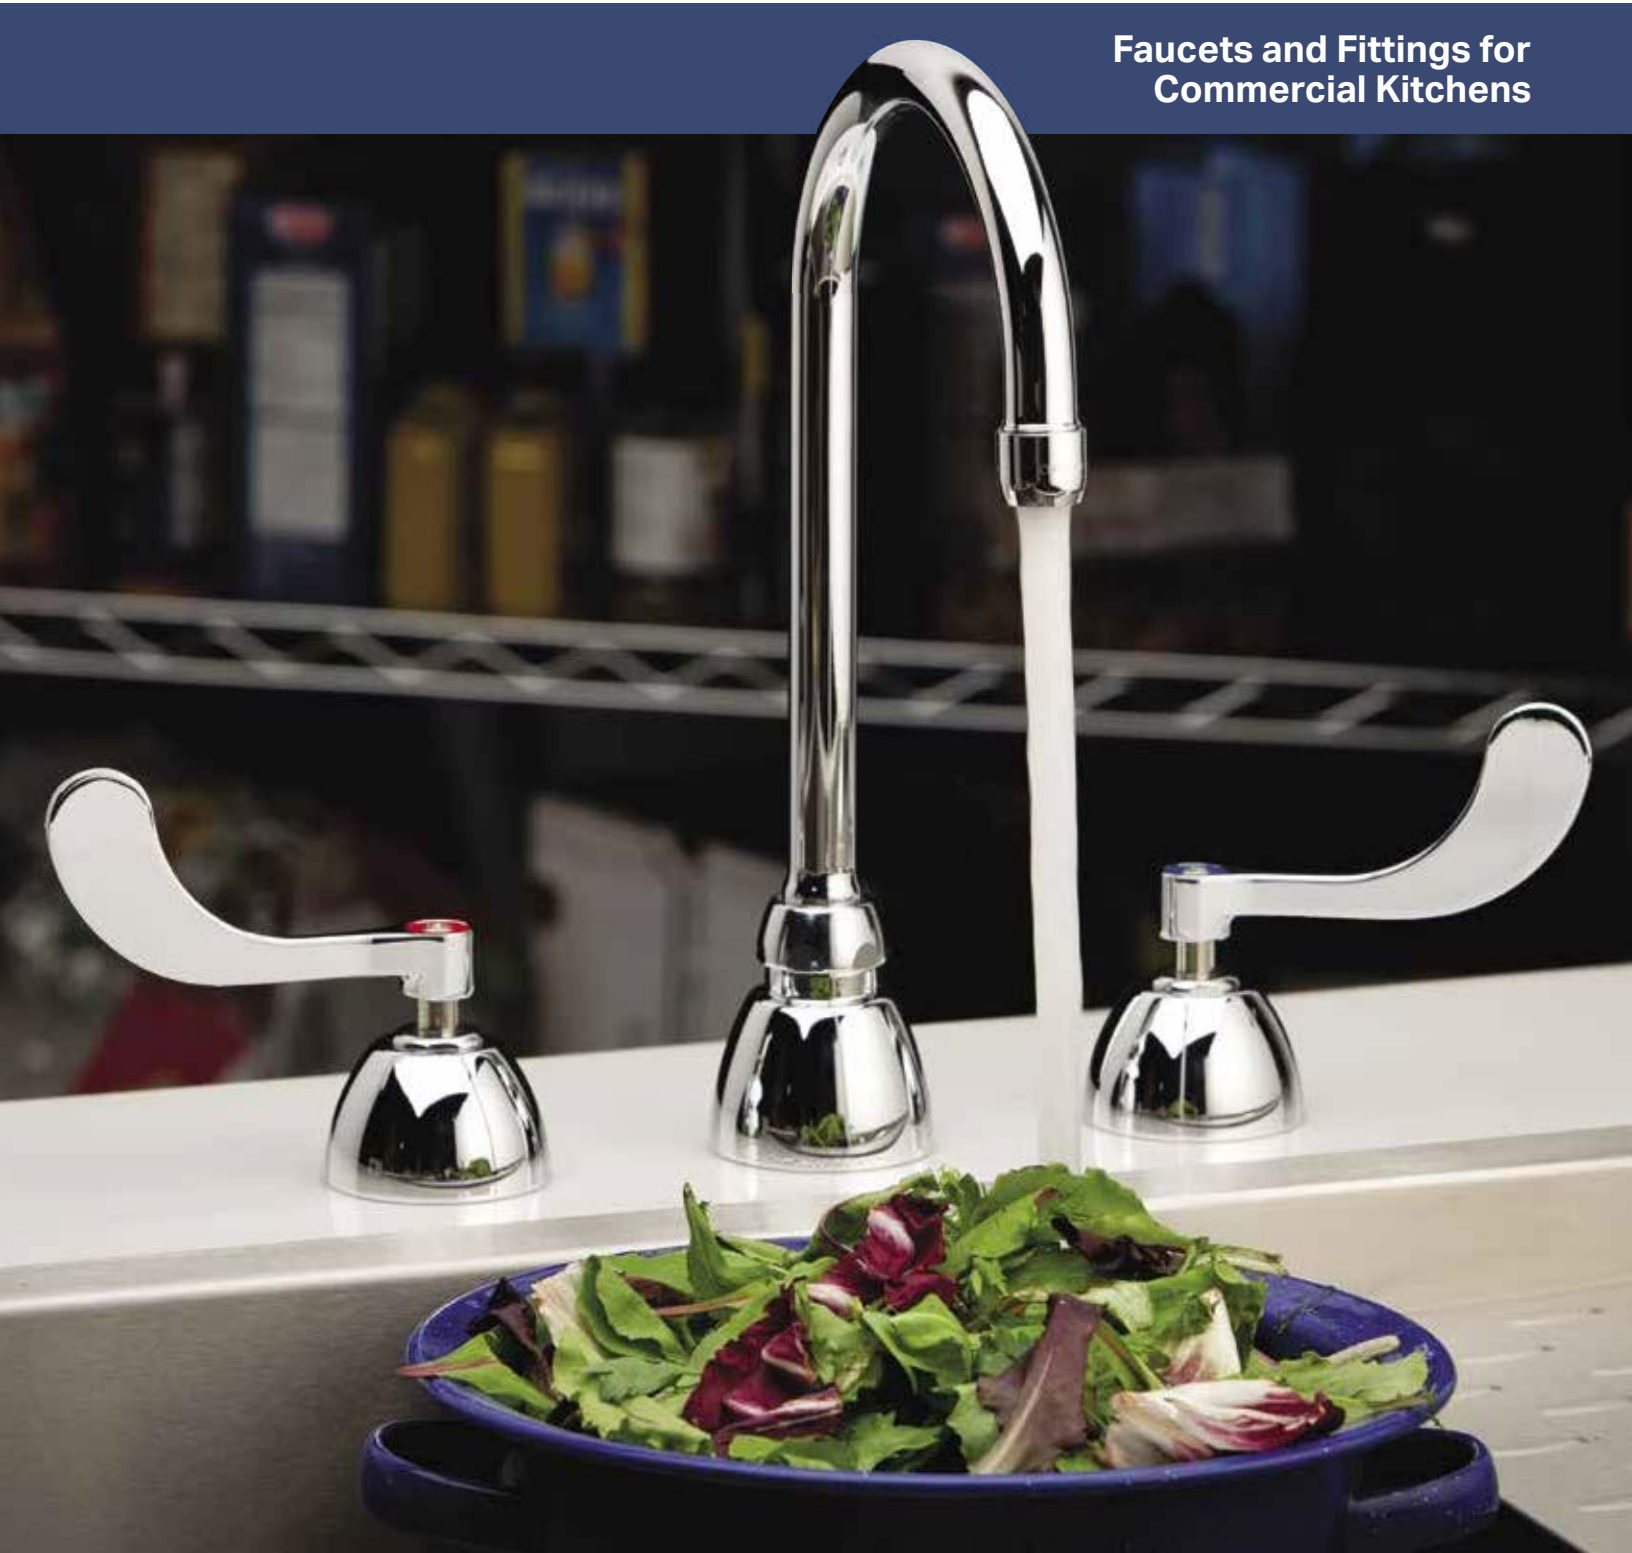

**CHICAGO
FAUCETS®**
Geberit Group

Food Service

Faucets and Fittings for
Commercial Kitchens

Style & Configuration For Any Application.

Bar & Server Stations

Fillers and sink faucets to help support your wait staff.

Hand Wash & Safety Products

Innovative products designed to improve hygiene and add safeguards in food preparation areas.

Janitorial & Maintenance

Our durable service sink faucets feature integral vacuum breakers, pail hooks, hose threaded outlets, and wall brackets.