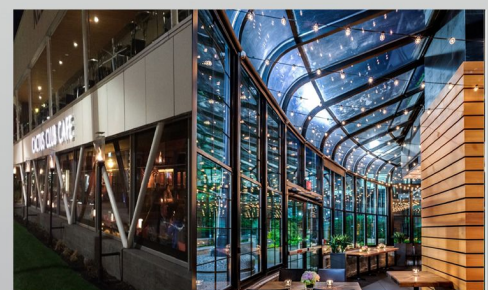

Cactus Club Kelowna, BC, Canada

Vancouver-based company expansion into Canadas provinces. Since its founding, Cactus Club has expanded to more than 30 locations across the country. The interior...

[Read More](#)