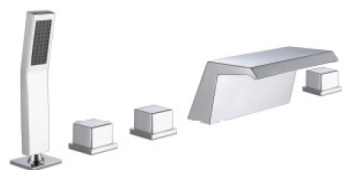

BATHTUB SERIES

CMF9661DP
Bathtub

FS-BD007
Bathtub

FS-BL9100
Bathtub

FS145182DP
Bathtub

FS10019DP
Bathtub

FS10020DP
Bathtub

FS-BLU820
Bathtub

FS1375-2
Bathtub Faucet

Discover our products through any of our unique finishes

FS5286C
Bathtub faucet

FS5277CW
Bathtub faucet

FS5294CW
Bathtub faucet

FS5288CW
Bathtub faucet

FS5281CW
Bathtub faucet

FS5298CW
Bathtub faucet

SQUARE series

FontanaShowers LED faucets are highly regarded by architects and designers for their seamless blend of artistry and functionality. These faucets feature integrated LED lights that change color based on water temperature, adding a visually dynamic and interactive element to bathroom designs. The sleek, modern silhouettes of the faucets complement minimalist and contemporary spaces, while the LED technology enhances the user experience by offering both a practical and aesthetic function. Designers appreciate the balance of innovation and style, using the faucets to create a luxurious, high-tech atmosphere in commercial and residential projects. The use of durable, premium materials ensures longevity and sustainability, further aligning with modern design values. FontanaShowers LED faucets are not only a statement piece but also provide a functional benefit, making them a popular choice in high-end hotels, spas, and upscale commercial spaces where both form and function are paramount.