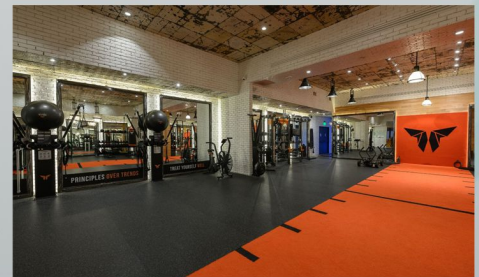

Monarch Athletic Club, West Hollywood, CA

Monarch Athletic Club is revolutionizing health and wellness with its limitless medically-driven services, courtesy of...

[Read More](#)