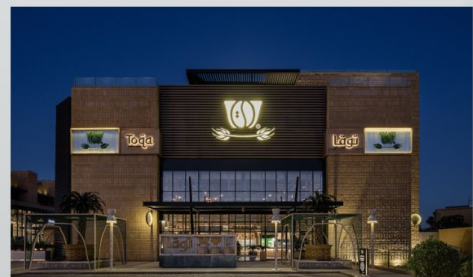

Toqa Coffee, Saudi Arabia

Toqa Coffee in Hitteen, Riyadh, was skillfully designed by Lines KW, a multidisciplinary firm hosting architects, interior designers...

[Read More](#)