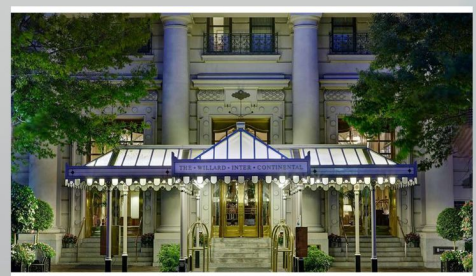

The Willard Hotel Lower Level DC, USA

Elan Brookwood is an opportunity to make your next chapter the best one yet. Steps from both the Silver Comet Trail and a

[Read More](#)