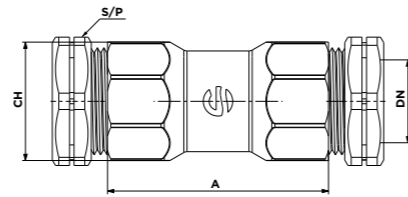

RACCORDS SOPAFLO

SOPAFLO FITTINGS

RACCORD DROIT TT
SOPAFLO STRAIGHT COUPLING

Code article	DN	A	CH	S/P
1329A01	25	70	35	39
1330A01	32	75	45	48
1331A01	50	100	60	69
1332A01	63	105	80	72