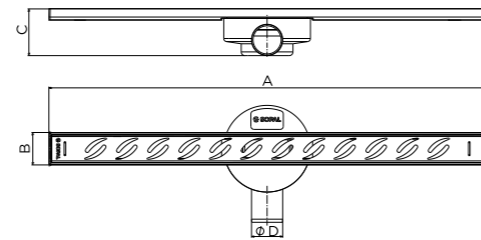

CANIVEAUX DE DOUCHE SEJNÈNE

SEJNEN SHOWER CHANNELS

Code article	A	B	C	D
1955B00	700mm	52	75	Ø 50mm
1973B00	600mm	52	75	Ø 50mm
1956B00	500mm	52	75	Ø 50mm
1972B00	400mm	52	75	Ø 50mm
1957B00	300mm	52	75	Ø 50mm