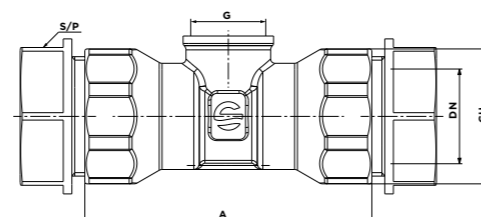

Code article	DN	G	A	CH	S/P
13PTA01	25	3/4"	100	45	48
13Q7A01	32	1"	105	45	48