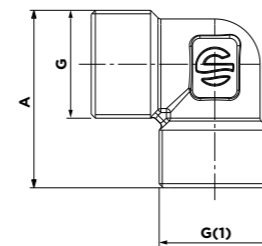

RACCORD COUDE MM
MM ELBOW FITTING

Code article	G	G(1)	A
1427A01	1/2"	1/2"	32
1430A01	3/4"	3/4"	43
1431A01	1"	1"	54
1432A01	1"	3/4"	48
1495A01	1 1/4"	1 1/4"	64