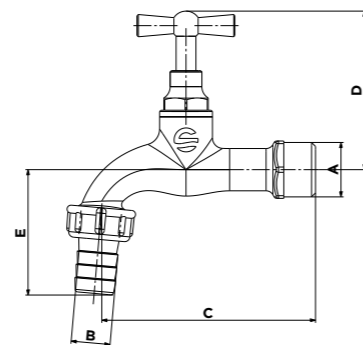

ROBINETS
TAPS

ROBINETS DE JARDIN GARDEN TAPS

ROBINET «CHICHMA» BUSE ET ECROU EN LAITON JAUNE

CHICHMA TAP WITH BRASS NOZZLE AND NUT

Code article	A	B	C	D	E
01HJA01	1/2"	17	85	60	45
01HQA01	3/4"	19	85	65	45

Code article	A	B	C	D	E
01G3A01	1/2"	10	85	60	20
01GFA01	1/2"	12	85	65	20
01GGA01	3/4"	15	85	65	20