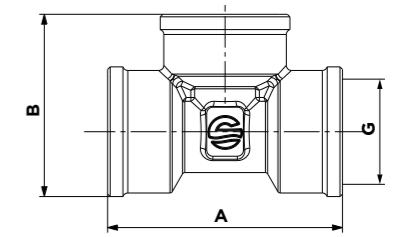

Code article	G	A	B
14HVA01	1/2"	46	36
14CHA01	3/4"	50	38
14CJA01	1"	70	52

RACCORD EN TE FFM
FFM TEE COUPLING