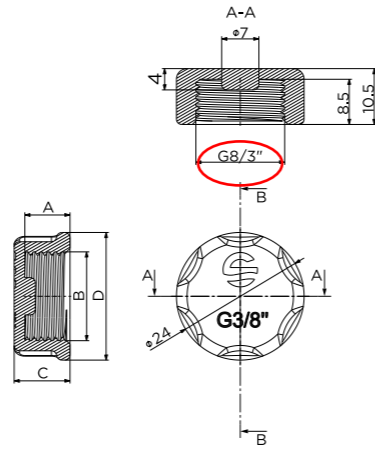

BOUCHON G3/8 FEMELLE AVEC JOINT PLAT
PLUG G3/8 FEMALE WITH FLAT SEAL

Code article	A	B	C	D
6052A00	8,5	G3/8"	10,5	Ø24