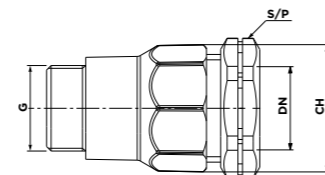

RACCORD DROIT T MALE
SOPAFLO STRAIGHT MALE COUPLING

Code article	DN	G	CH	S/P
1333A01	25	3/4"	40	39
13K3A01	32	1"	45	48
13K4A01	50	1 1/2"	60	69
13K5A01	63	2"	80	72