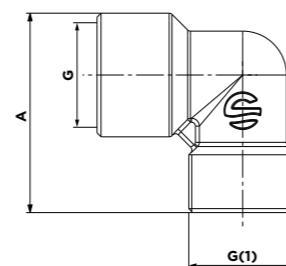

RACCORD COUDE MF
MF ELBOW FITTING

Code article	G	G(1)	A
1428A01	1/2"	1/2"	34
1433A01	3/4"	3/4"	50
1434A01	1"	1"	55
1446A01	1"	3/4"	55
1447A01	3/4"	1"	55