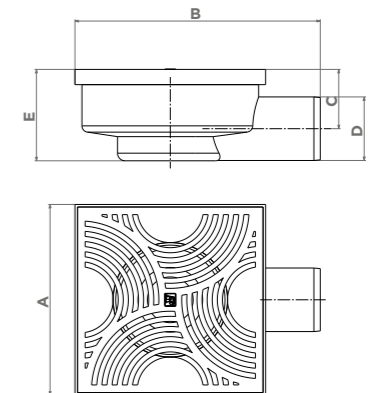

SIPHON DE SOL GRILLE EN PLASTIQUE

PLASTIC FLOOR SIPHON

Code article	A	B	C	D	E
1946A18	□ 150	193	45	Ø 40	72