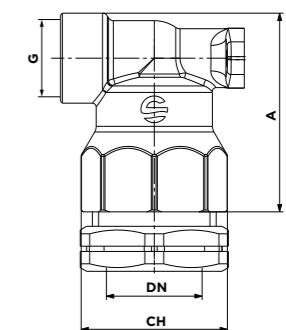

Code article	DN	G	A	CH	S/P
13RMA01	25	1/2"	53	39	40
1363A01	25	3/4"	72	39	40