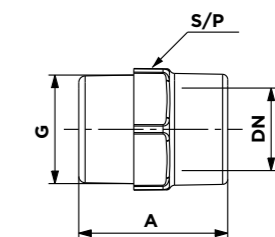

BOITE A SOUDER DROITE MALE
RIGHT MALE STRAIGHT FITTING

Code article	DN	G	A	S/P
14HOA01	14	3/8"	23	19
1425A01	14	1/2"	23	21