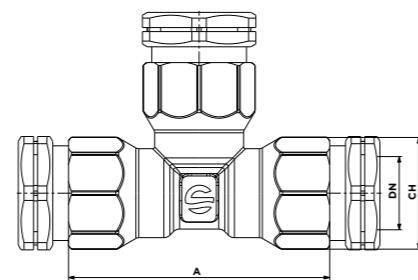

Code article	DN	A	CH	S/P
1380A01	25	90	39	40
13L9A01	32	95	45	48
13LAA01	50	100	45	69
13LBA01	63	105	45	72

RACCORD EN TE TFT
SOPAFLO FEMALE TEE COUPLING