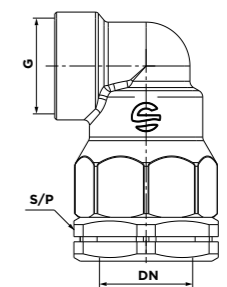

Code article	DN	G	S/P
1374A01	25	3/4"	39
13KXA01	32	1"	48
13KYA01	50	1 1/2"	69
13KZA01	63	2"	72