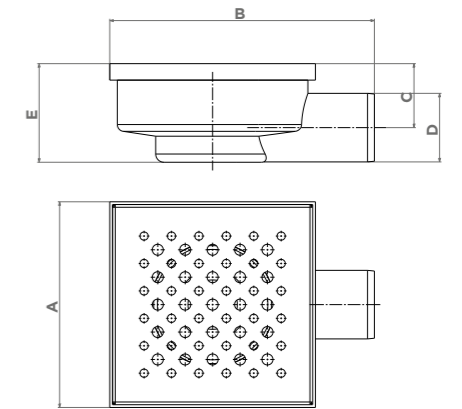

SIPHON DE SOL GRILLE EN INOX

STAINLESS STEEL FLOOR SIPHON

Code article	A	B	C	D	E
1952A00	Ø 150	193	45	Ø 40	72