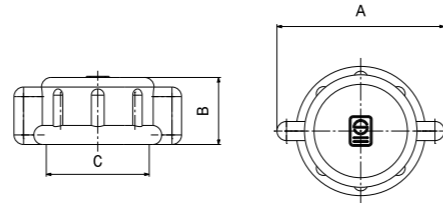

BOUCHON G1/2" FEMELLE AVEC JOINT PLAT
PLUG G 1/2" FEMALE WITH FLAT SEAL

Code article	A	B	C
6051A00	35	14	G 1/2"