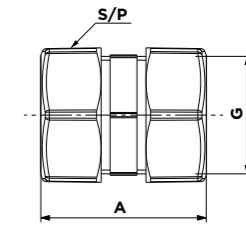

RACCORD DROIT MM + ECROU
MM STRAIGHT COUPLING WITH NUTS

Code article	G	A	S/P
1364A01	3/4"	35	29