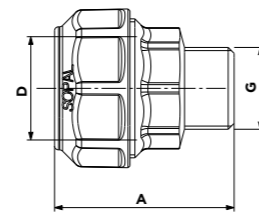

RACCORD DROIT T MALE
ASTAFLO STRAIGHT MALE COUPLING

Code article	D	G	S/P	A
13JWA01	25	1/2"	38	45
1341A01	25	3/4"	38	45
13H2A01	32	1/2"	46	75
13R8A01	32	3/4"	46	75
1395A01	32	1"	46	52