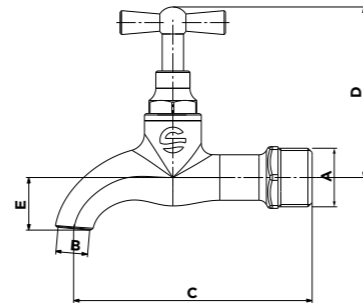

ROBINETS
TAPS

ROBINETS DE JARDIN GARDEN TAPS

ROBINET «CHICHMA» BUSE ET ECROU EN LAITON JAUNE

CHICHMA TAP WITH BRASS NOZZLE AND NUT

Code article	A	B	C	D	E
01HJA01	1/2"	17	85	60	45
01HQA01	3/4"	19	85	65	45

Code article	A	B	C	D	E
01G3A01	1/2"	10	85	60	20
01GFA01	1/2"	12	85	65	20
01GGA01	3/4"	15	85	65	20