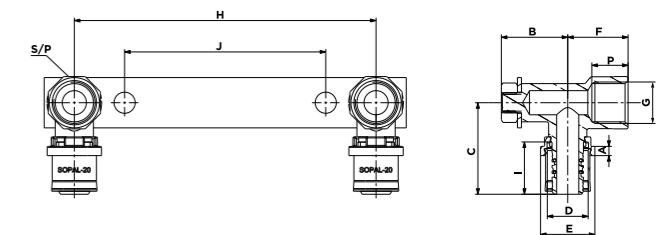

RACCORD COUDÉ T FEMELLE BIAPPLIQUE
FEMALE DOUBLE WALLPLATE ELBOW

Code / Article	D	G	A	B	C	E	F	I	P	J	H	S/P
13A7A03	16	1/2"	5	31	46	23	28	26	17	100	150	26
13DXA03	20	1/2"	5	33	46	27	30	26	18	100	150	26