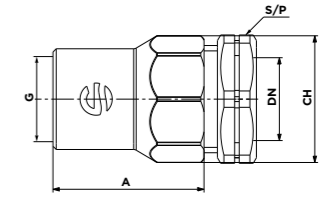

RACCORD DROIT T FEMELLE
SOPAFLO STRAIGHT FEMALE COUPLING

Code article	DN	G	A	CH	S/P
1334A01	25	3/4"	45	39	39
1335A01	32	1"	58	45	48
1336A01	50	1 1/2"	63	60	69
13PWA01	63	2"	75	80	72