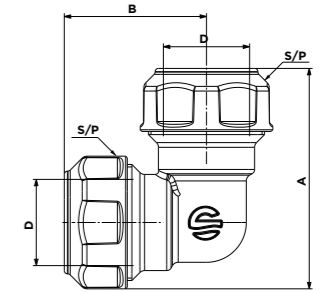

RACCORD COUDE TT
ASTAFLO TEE ELBOW COUPLING

Code article	D	A	B	S/P
1340A01	25	65	45	38
1356A01	32	75	52	46