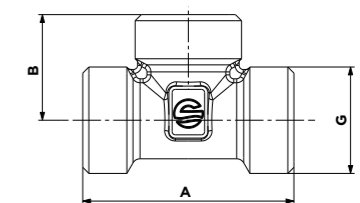

RACCORD EN TE MMM
TEE MMM COUPLING

Code article	G	A	B
1426A01	1/2"	44	22
1481A01	3/4"	52	26
13HTA01	1"	64	32