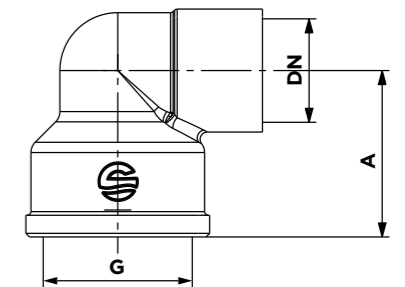

Code article	DN	G	A
1422A01	14	1/2"	23
1423A01	16	1/2"	23