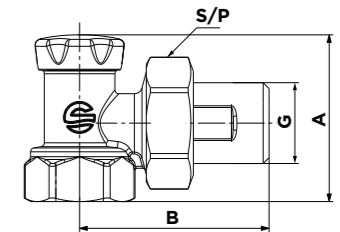

TE DE REGLAGE FEMELLE
FEMALE LOCKSHIELD VALVE

Code article	G	A	B	S/P
1205A03	1/2"	45	50	30