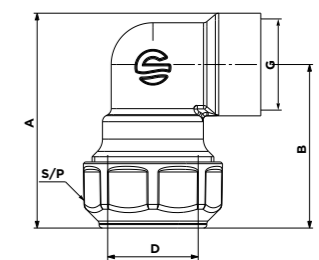

RACCORD COUDE T FEMELLE
ASTAFLO FEMALE ELBOW COUPLING

Code article	D	G	A	B	S/P
1344A01	25	3/4"	60	45	38
1392A01	32	1"	70	50	46