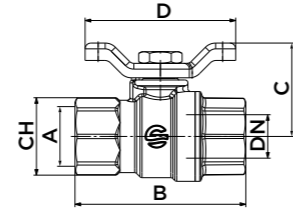

VANNES À BOISSEAUX SPHÉRIQUES POUR LE GAZ

GAS BALL VALVES

VANNE GAZ A BS FF AVEC PAPILLON
FF GAS BALL VALVE WITH BUTTERFLY HANDLE

Code article	A	DN	B	C	D	CH
01B4A03	1/2"	15	60	30	50	27
01ASA03	3/4"	15	65	30	50	30