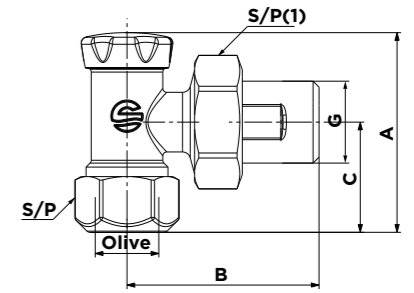

Code article	G	Olive	A	B	C	S/P	S/P(1)
1202A03	1/2"	14	75	50	50	23	30

TE DE REGLAGE MALE + OLIVE TEFLON
MALE LOCKSHIELD VALVE FOR COPPER TUBE

Code article	G	Olive	A	B	C	S/P	S/P(1)
1204A03	1/2"	14	50	50	30	23	30