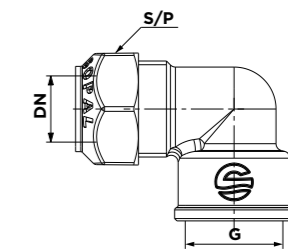

RACCORD COUDE FEMELLE AVEC OLIVE
FEMALE ELBOW COUPLING WITH PTFE RING

Code article	DN	G	S/P
1314A01	14	1/2"	24
13HLA01	18	3/4"	24