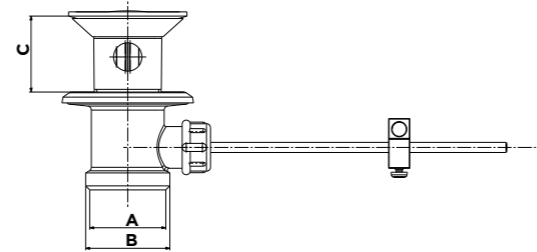

BONDE DE LAVABO AUTOMATIQUE 40
AUTOMATIC WASH BASIN DRAINER 40

Code	A	B	C MAX	C MIN
1901A00	32	G1" 1/4	55	38
1902A00	40	G1" 1/2	55	38