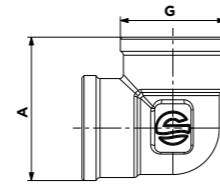

RACCORDS POUR TUBES EN CUIVRE

FITTINGS FOR COPPER TUBES

RACCORD COUDE FF
FF ELBOW FITTING

Code article	G	A
14D7A01	1/2"	36
14CGA01	3/4"	41
1448A01	1"	54