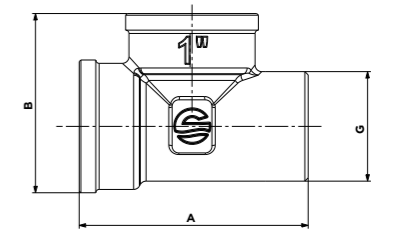

Code article	G	A	B
14CLA01	1"	70	55

RACCORD COUDE MM PORTE PURGEUR
BRASS COLOUR ELBOW MM WITH BLEED TAP HOLDER