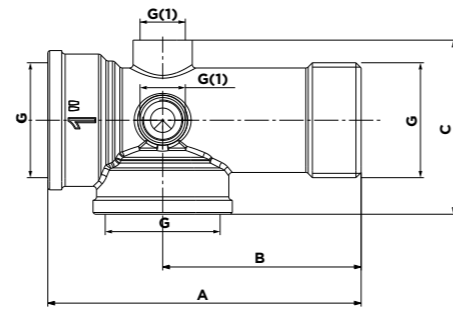

Code article	G	G(1)	A	B	C
14DJA01	1"	1/4"	90	57	50

RACCORD 3 PCS MM
MM STRAIGHT COUPLING IN 3 PIECES

Code article	G	S/P
1301A01	3/4"	30
1302A01	1"	36
1303A01	1 1/4"	47
1304A01	1 1/2"	53
1305A01	2"	65

REDUCTION DROITE
STRAIGHT REDUCING COUPLING