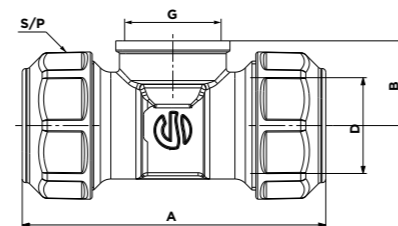

RACCORD EN TE TT FEMELLE
ASTAFLO FEMALE TEE COUPLING

Code article	D	G	A	B	S/P
1387A01	25	3/4"	80	23	38
1390A01	32	1"	85	28	46