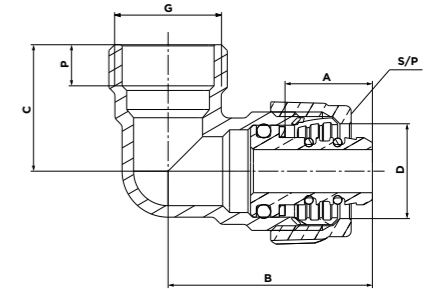

RACCORD COUDÉ T MÂLE
MALE SCREW ELBOW

Code / Article	D	G	A	B	C	P	S/P
13G5A03	16	1/2"	15	36	22	7	24
13G8A03	20	3/4"	16	39	26	10	29
13G9A03	26	3/4"	19	44	31	13	37
13HHA03	20	1"	16	44	31	16	29