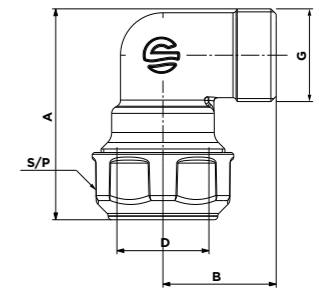

RACCORD COUDE T MALE
ASTAFLO MALE ELBOW COUPLING

Code article	D	G	A	B	S/P
1343A01	25	3/4"	60	32	38
1355A01	32	1/2"	65	50	46
1393A01	32	1"	65	50	46