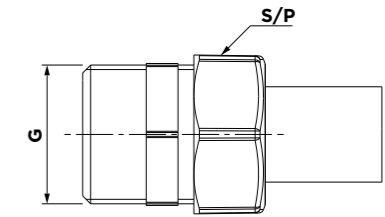

RACCORD 3 PCS MM
MM STRAIGHT COUPLING IN 3 PIECES

Code article	G	S/P
1301A01	3/4"	30
1302A01	1"	36
1303A01	1 1/4"	47
1304A01	1 1/2"	53
1305A01	2"	65