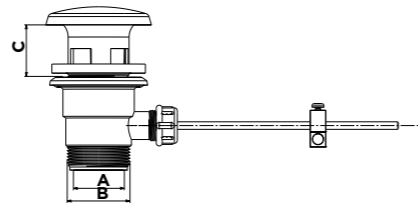

BONDE DE LAVABO AUTOMATIQUE
AUTOMATIC WASHBASIN DRAINER

Code	A	B	C MAX	C MIN
1912A10	32	G1" 1/4	50	38