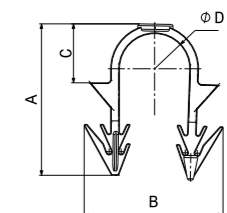

AGRAPHE TUBE PEX PEX PIPE CLIP

Code article	A	B	C	D
6008A18	43	40	16,5	Ø 20