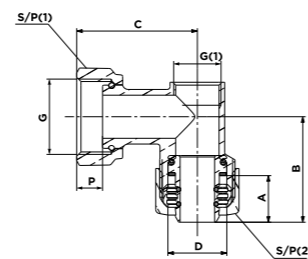

Code / Article	D	G	G(1)	A	B	C	P	S/P(1)	S/P(2)
13QYA03	20	3/4"	3/8"	16	37	42	9	29	30

RACCORD COUDÉ T FEMELLE APPLIQUE
FEMALE SCREW WALLPLATE ELBOW