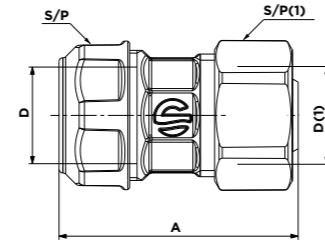

RACCORDS ASTAFLO

ASTAFLO FITTINGS

RACCORD DROIT PE/PEX
STRAIGHT PRESS COUPLING / HDPE

Code article	D(1)	A	D	S/P	S/P(1)
13NSA01	20	60	25	38	29
13R2A01	20	65	32	46	36
13NYA01	26	65	25	38	36