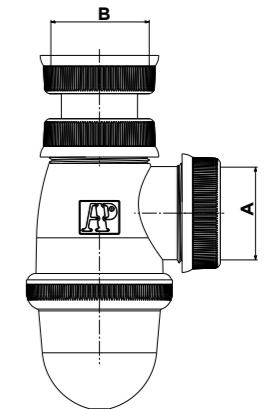

SIPHON D'ÉVIER
SINK SIPHON

Code	A	B
1911A10	Ø 40	G1" 1/2