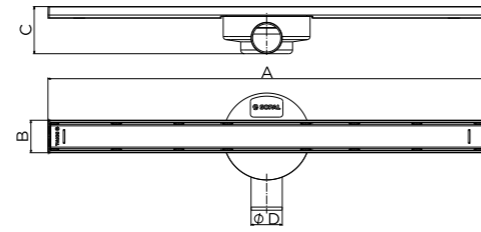

CANIVEAUX ET SIPHONS DE DOUCHE

SHOWER CHANNELS AND SIPHONS

CANIVEAUX DE DOUCHE MEDJERDA

MEJERDA SHOWER CHANNELS

Code article	A	B	C	D
1955A00	700mm	52	75	Ø 50mm
1973A00	600mm	52	75	Ø 50mm
1956A00	500mm	52	75	Ø 50mm
1972A00	400mm	52	75	Ø 50mm
1957A00	300mm	52	75	Ø 50mm