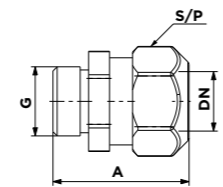

RACCORD DROIT T MALE AVEC OLIVE
MALE STRAIGHT COUPLING WITH PTFE RING

Code article	DN	G	A	S/P
13M3A01	14	3/8"	33	23
13M5A01	14	1/2"	33	23