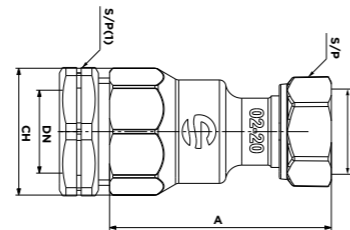

RACCORDS SOPAFLO

SOPAFLO FITTINGS

RACCORD DROIT TT
SOPAFLO STRAIGHT COUPLING

Code article	DN	A	CH	S/P
1329A01	25	70	35	39
1330A01	32	75	45	48
1331A01	50	100	60	69
1332A01	63	105	80	72

RACCORD DROIT T ECROU LIBRE
SOPAFLO STRAIGHT COUPLING WITH SWIVEL NUT