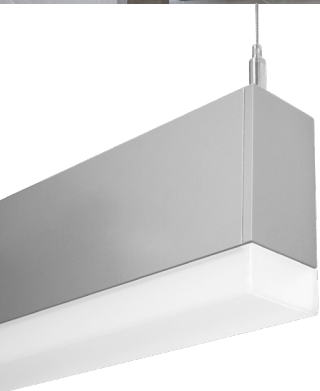

**bartco**  
VISIONS BROUGHT TO LIGHT™

**bodhi**

VERSATILE. MINIMAL. CLASSIC.

## VERSATILE DESIGN

Modern, minimal housings with multiple profile sizes and a variety of mounting, driver and occupancy sensor options

### DROP LENS

Rectangular or rounded profiles with full height aluminum endcaps or frosted acrylic lens ends

### FLUSH LENS

Fitted with a flush, frosted lens and machined aluminum endcaps