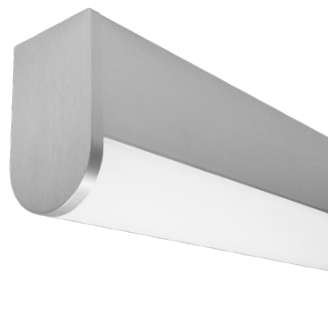

# bodhi

VERSATILE. MINIMAL. CLASSIC.

## VERSATILE DESIGN

Modern, minimal housings with multiple profile sizes and a variety of mounting, driver and occupancy sensor options

### DROP LENS

Rectangular or rounded profiles with full height aluminum endcaps or frosted acrylic lens ends

### FLUSH LENS

Fitted with a flush, frosted lens and machined aluminum endcaps