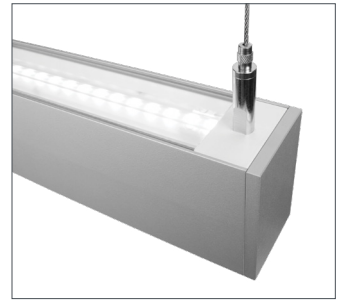

## OPTIC OPTIONS

Batwing and asymmetric distributions available for certain models

### DROP LENS

Rectangular or rounded profiles with full height aluminum endcaps or frosted acrylic lens ends

### FLUSH LENS

Fitted with a flush, frosted lens and machined aluminum endcaps