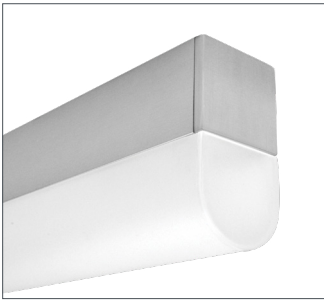

bodhi

VERSATILE. MINIMAL. CLASSIC.

VERSATILE DESIGN

Modern, minimal housings with multiple profile sizes and a variety of mounting, driver and occupancy sensor options

OPTIC OPTIONS

Batwing and asymmetric distributions available for certain models

DROP LENS

Rectangular or rounded profiles with full height aluminum endcaps or frosted acrylic lens ends