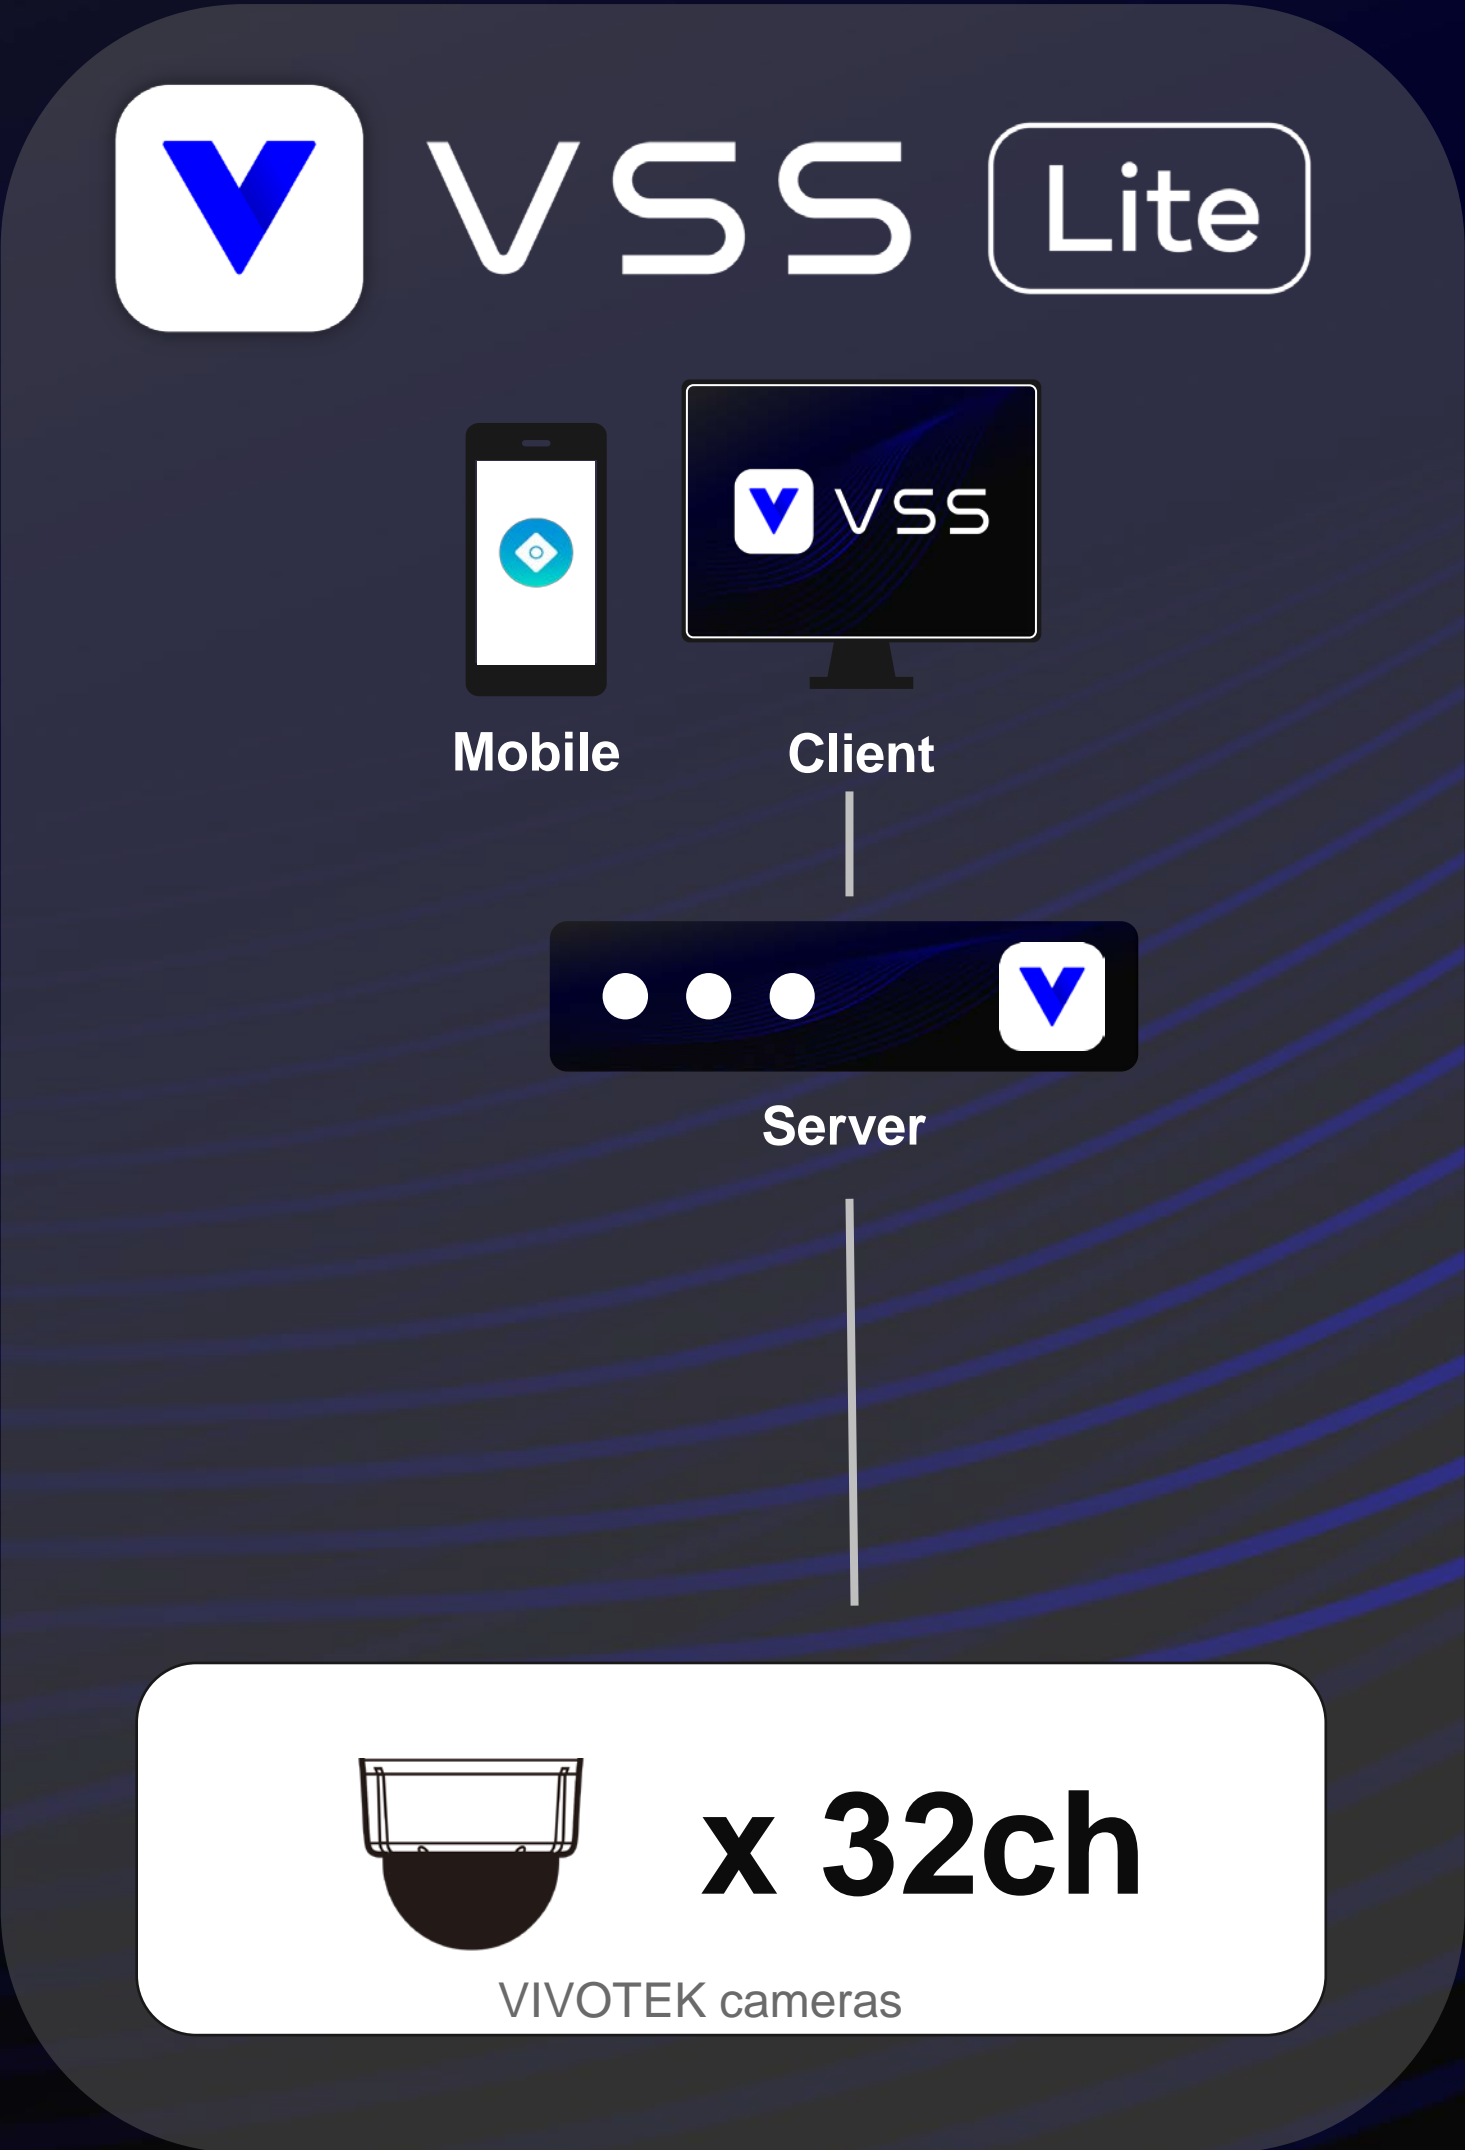

3 VSS Editions