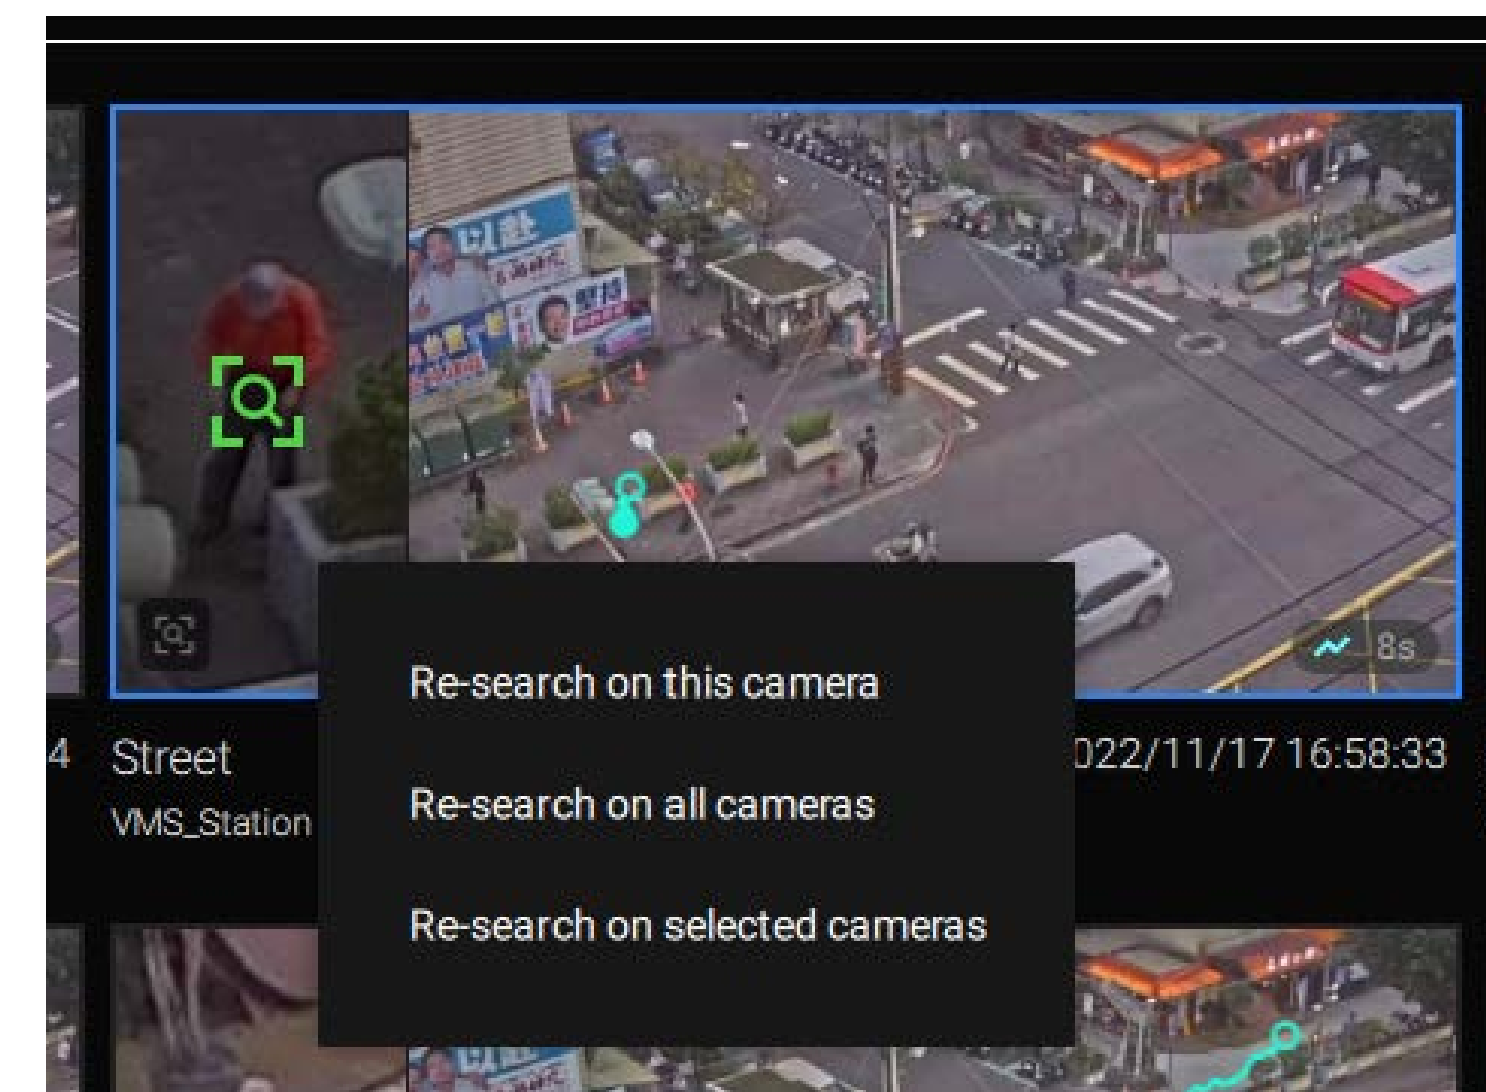

# Find by its behavior

Intrusion

Line  
Crossing

Loitering

The screenshot shows the VSS (PRO) interface with the following elements:

- Header:** VSS (PRO) logo, a refresh icon, a plus icon, and a "Trial version" badge.
- Search Summary:** "Deep search" and "200+ results" with a link to "define criteria for better results".
- Filters:**
  - Object:** A dropdown menu set to "Vehicle with attribute".
  - Select devices:** A button labeled "1 camera".
  - Search time frame:** A button labeled "Last 12 hours".
  - Filter by rule:** A button labeled "Line crossing" with a corresponding icon.
  - Vehicle type:** Buttons for "Any", "Car", "Truck", "Bus", "Motorcycle", and "Bike". The "Motorcycle" button is selected.
  - Color:** A color selection bar with a "Clear" button.
  - Message:** "Motorcycles and bikes do not support color attributes."
- Results:** A grid of 12 video thumbnails showing motorcycles at a street intersection. Each thumbnail includes a timestamp (e.g., "2022/11/17 16:54:27") and the location "Street VML\_Station".
- Navigation:** A search icon at the bottom right and a pagination indicator "1/9" at the bottom right.

# Find person by **location**

Search through all camera  
by their similar appearance.