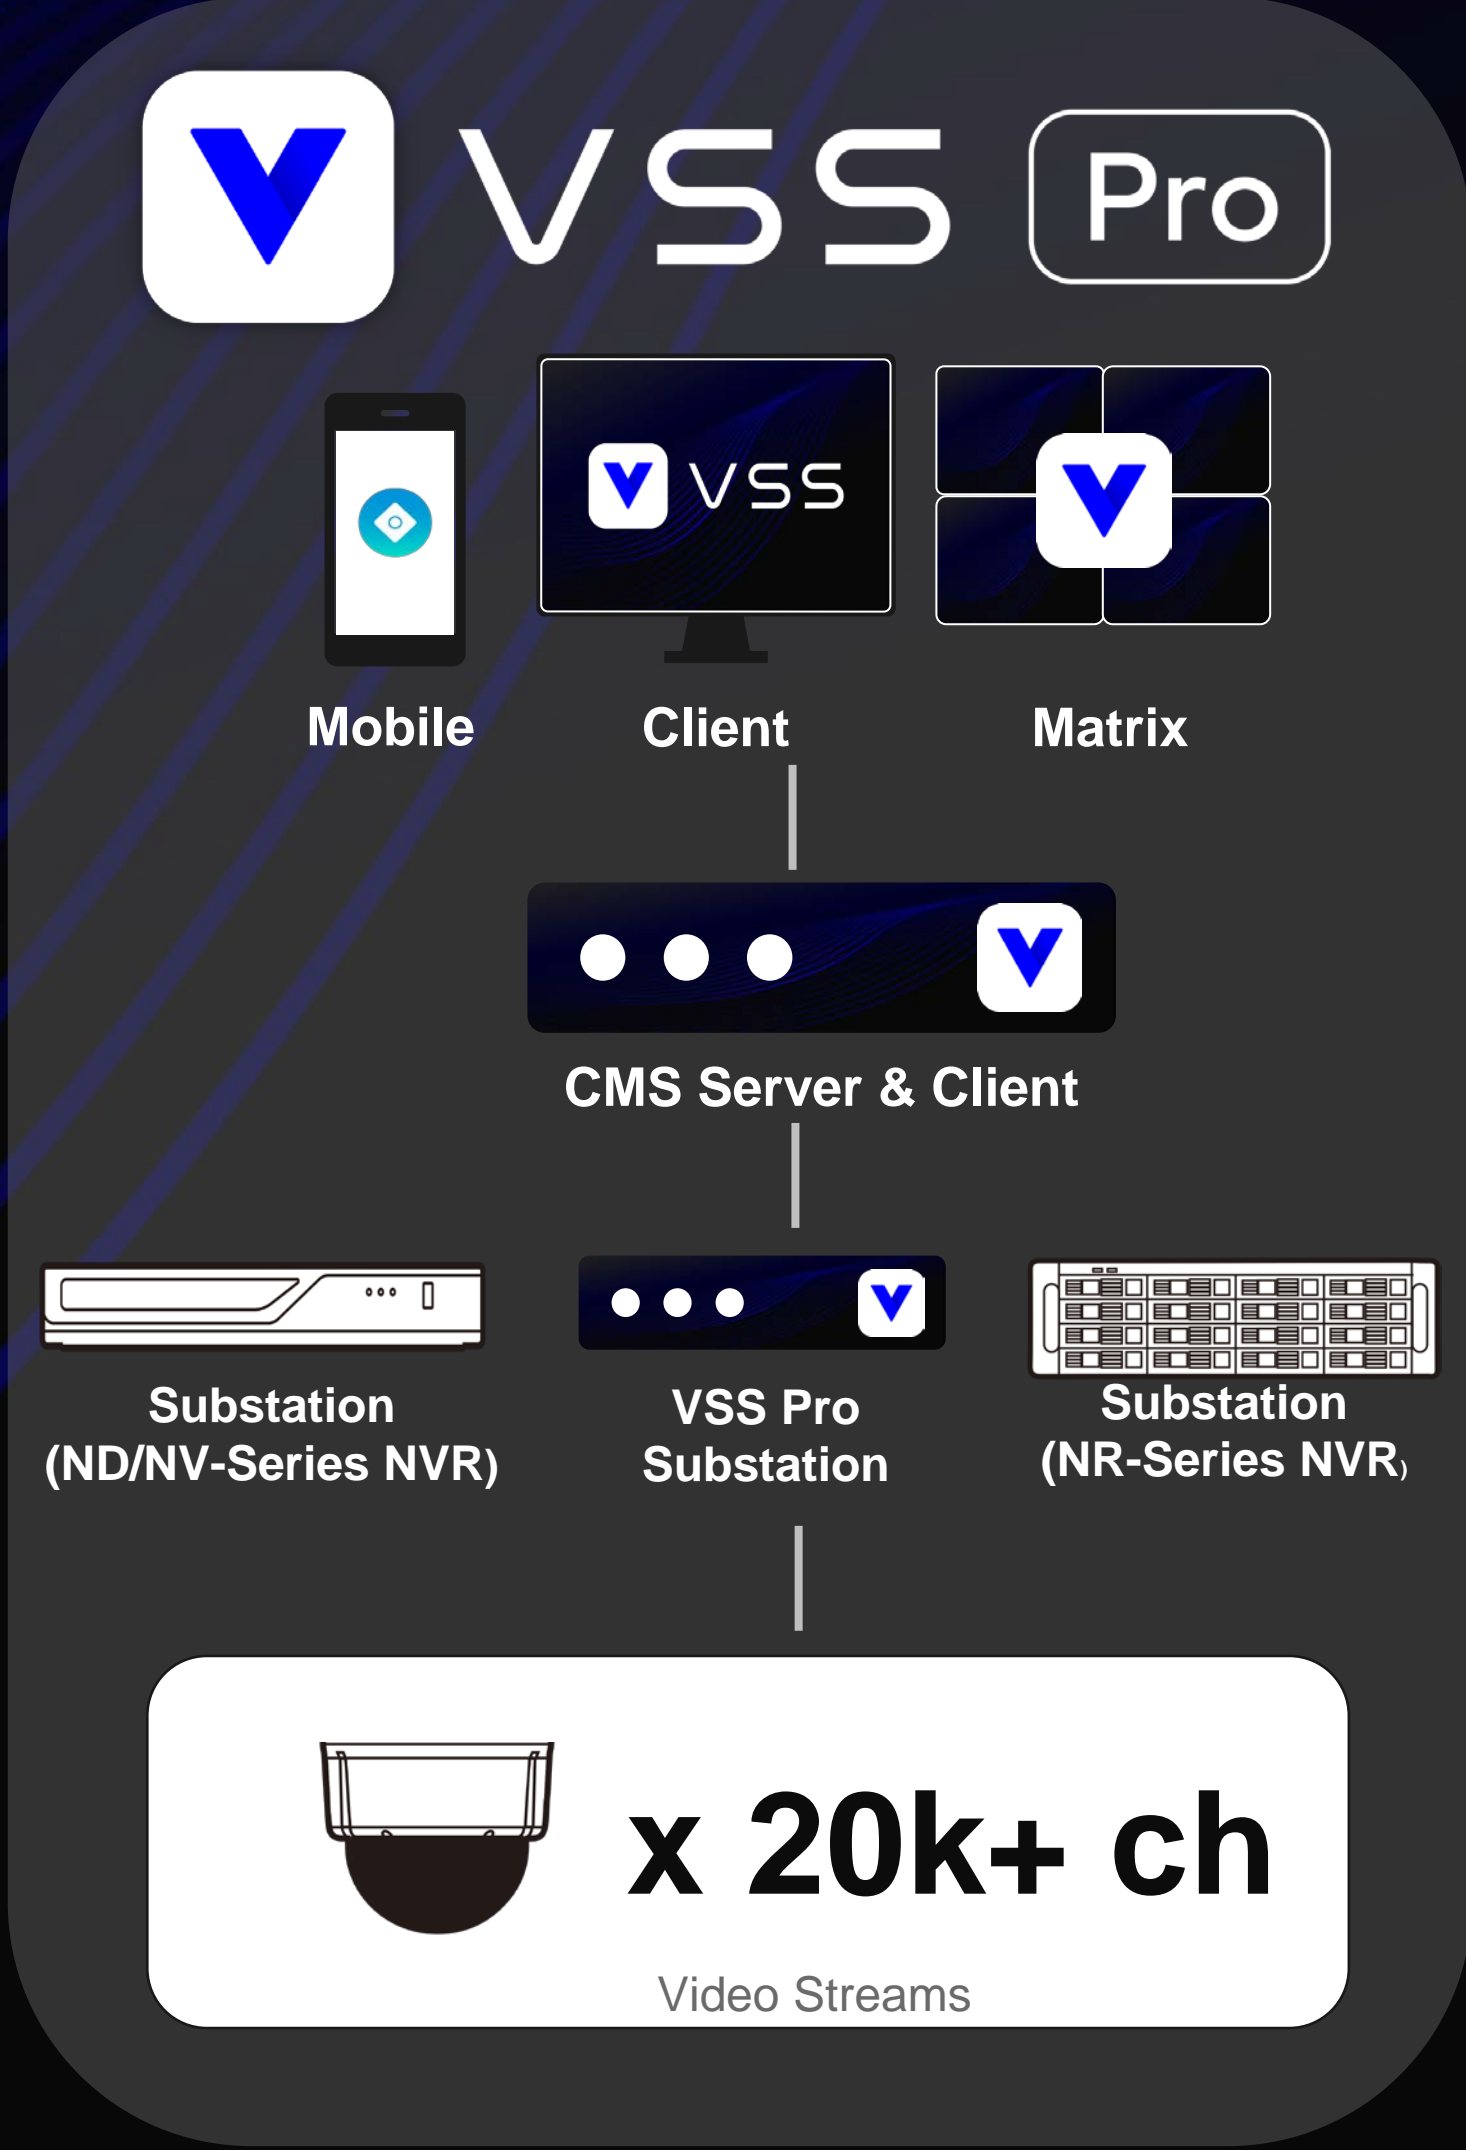

3 VSS Editions