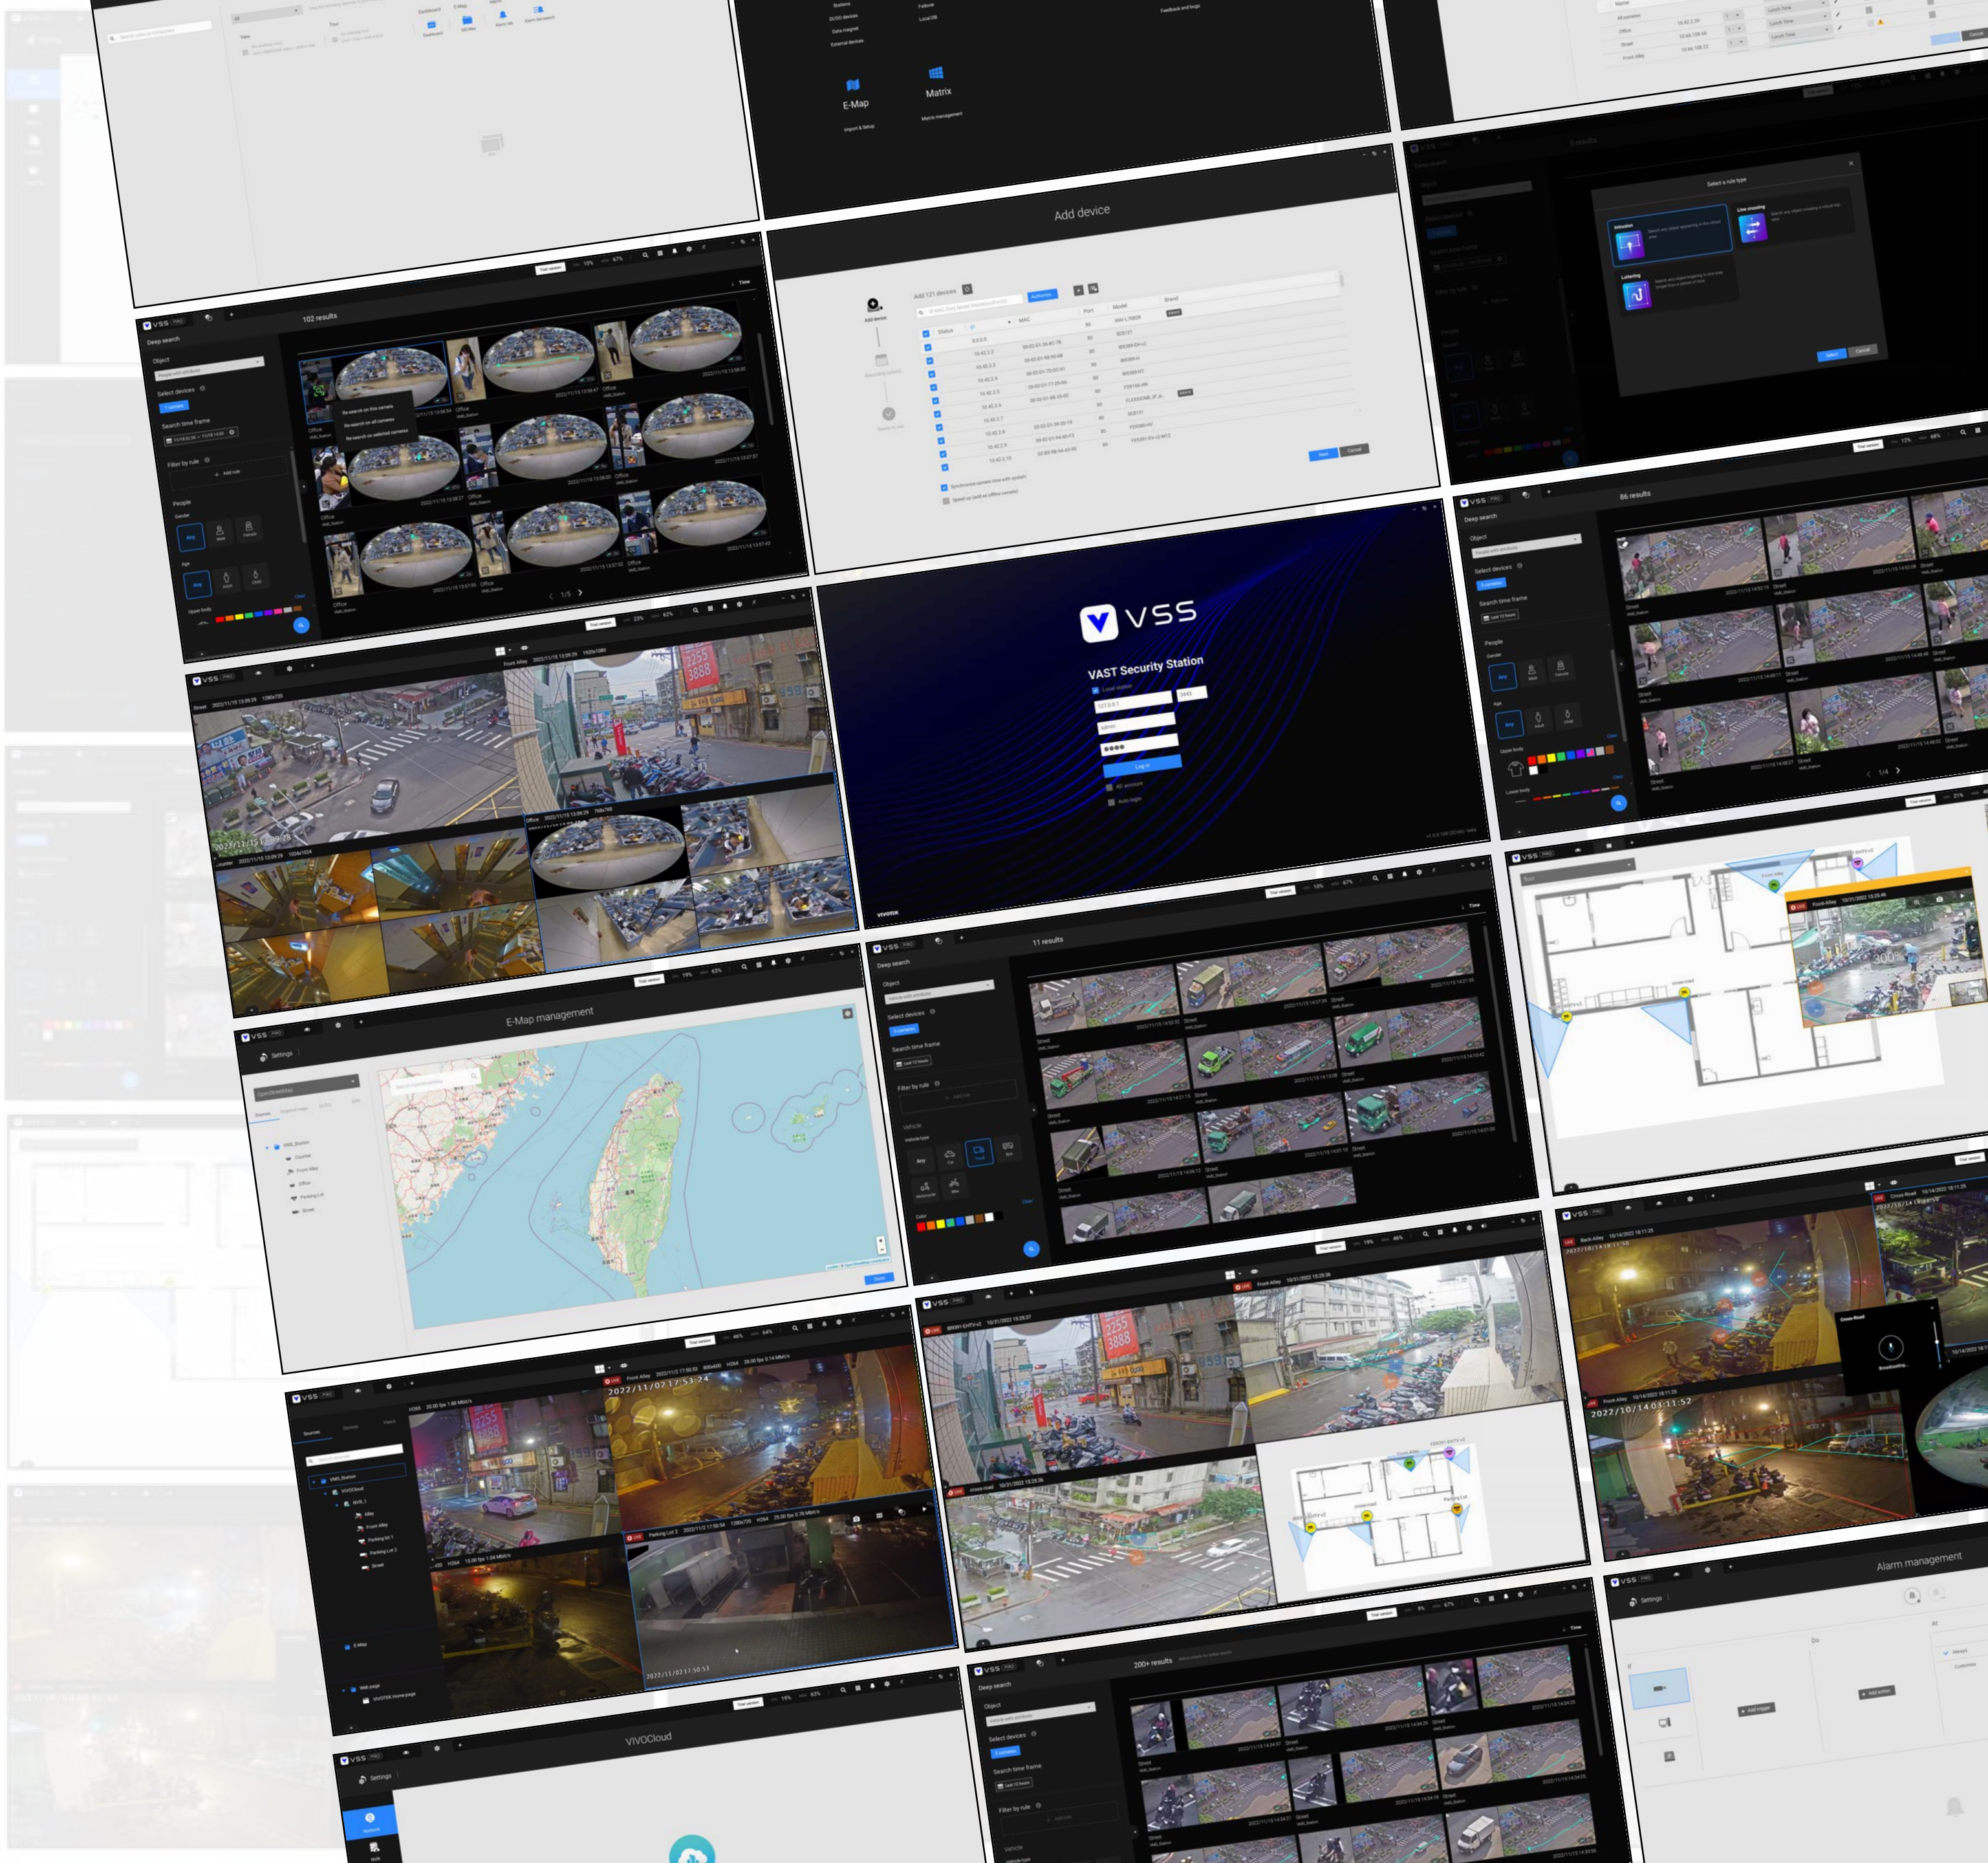

**Value,
for money,
for all**