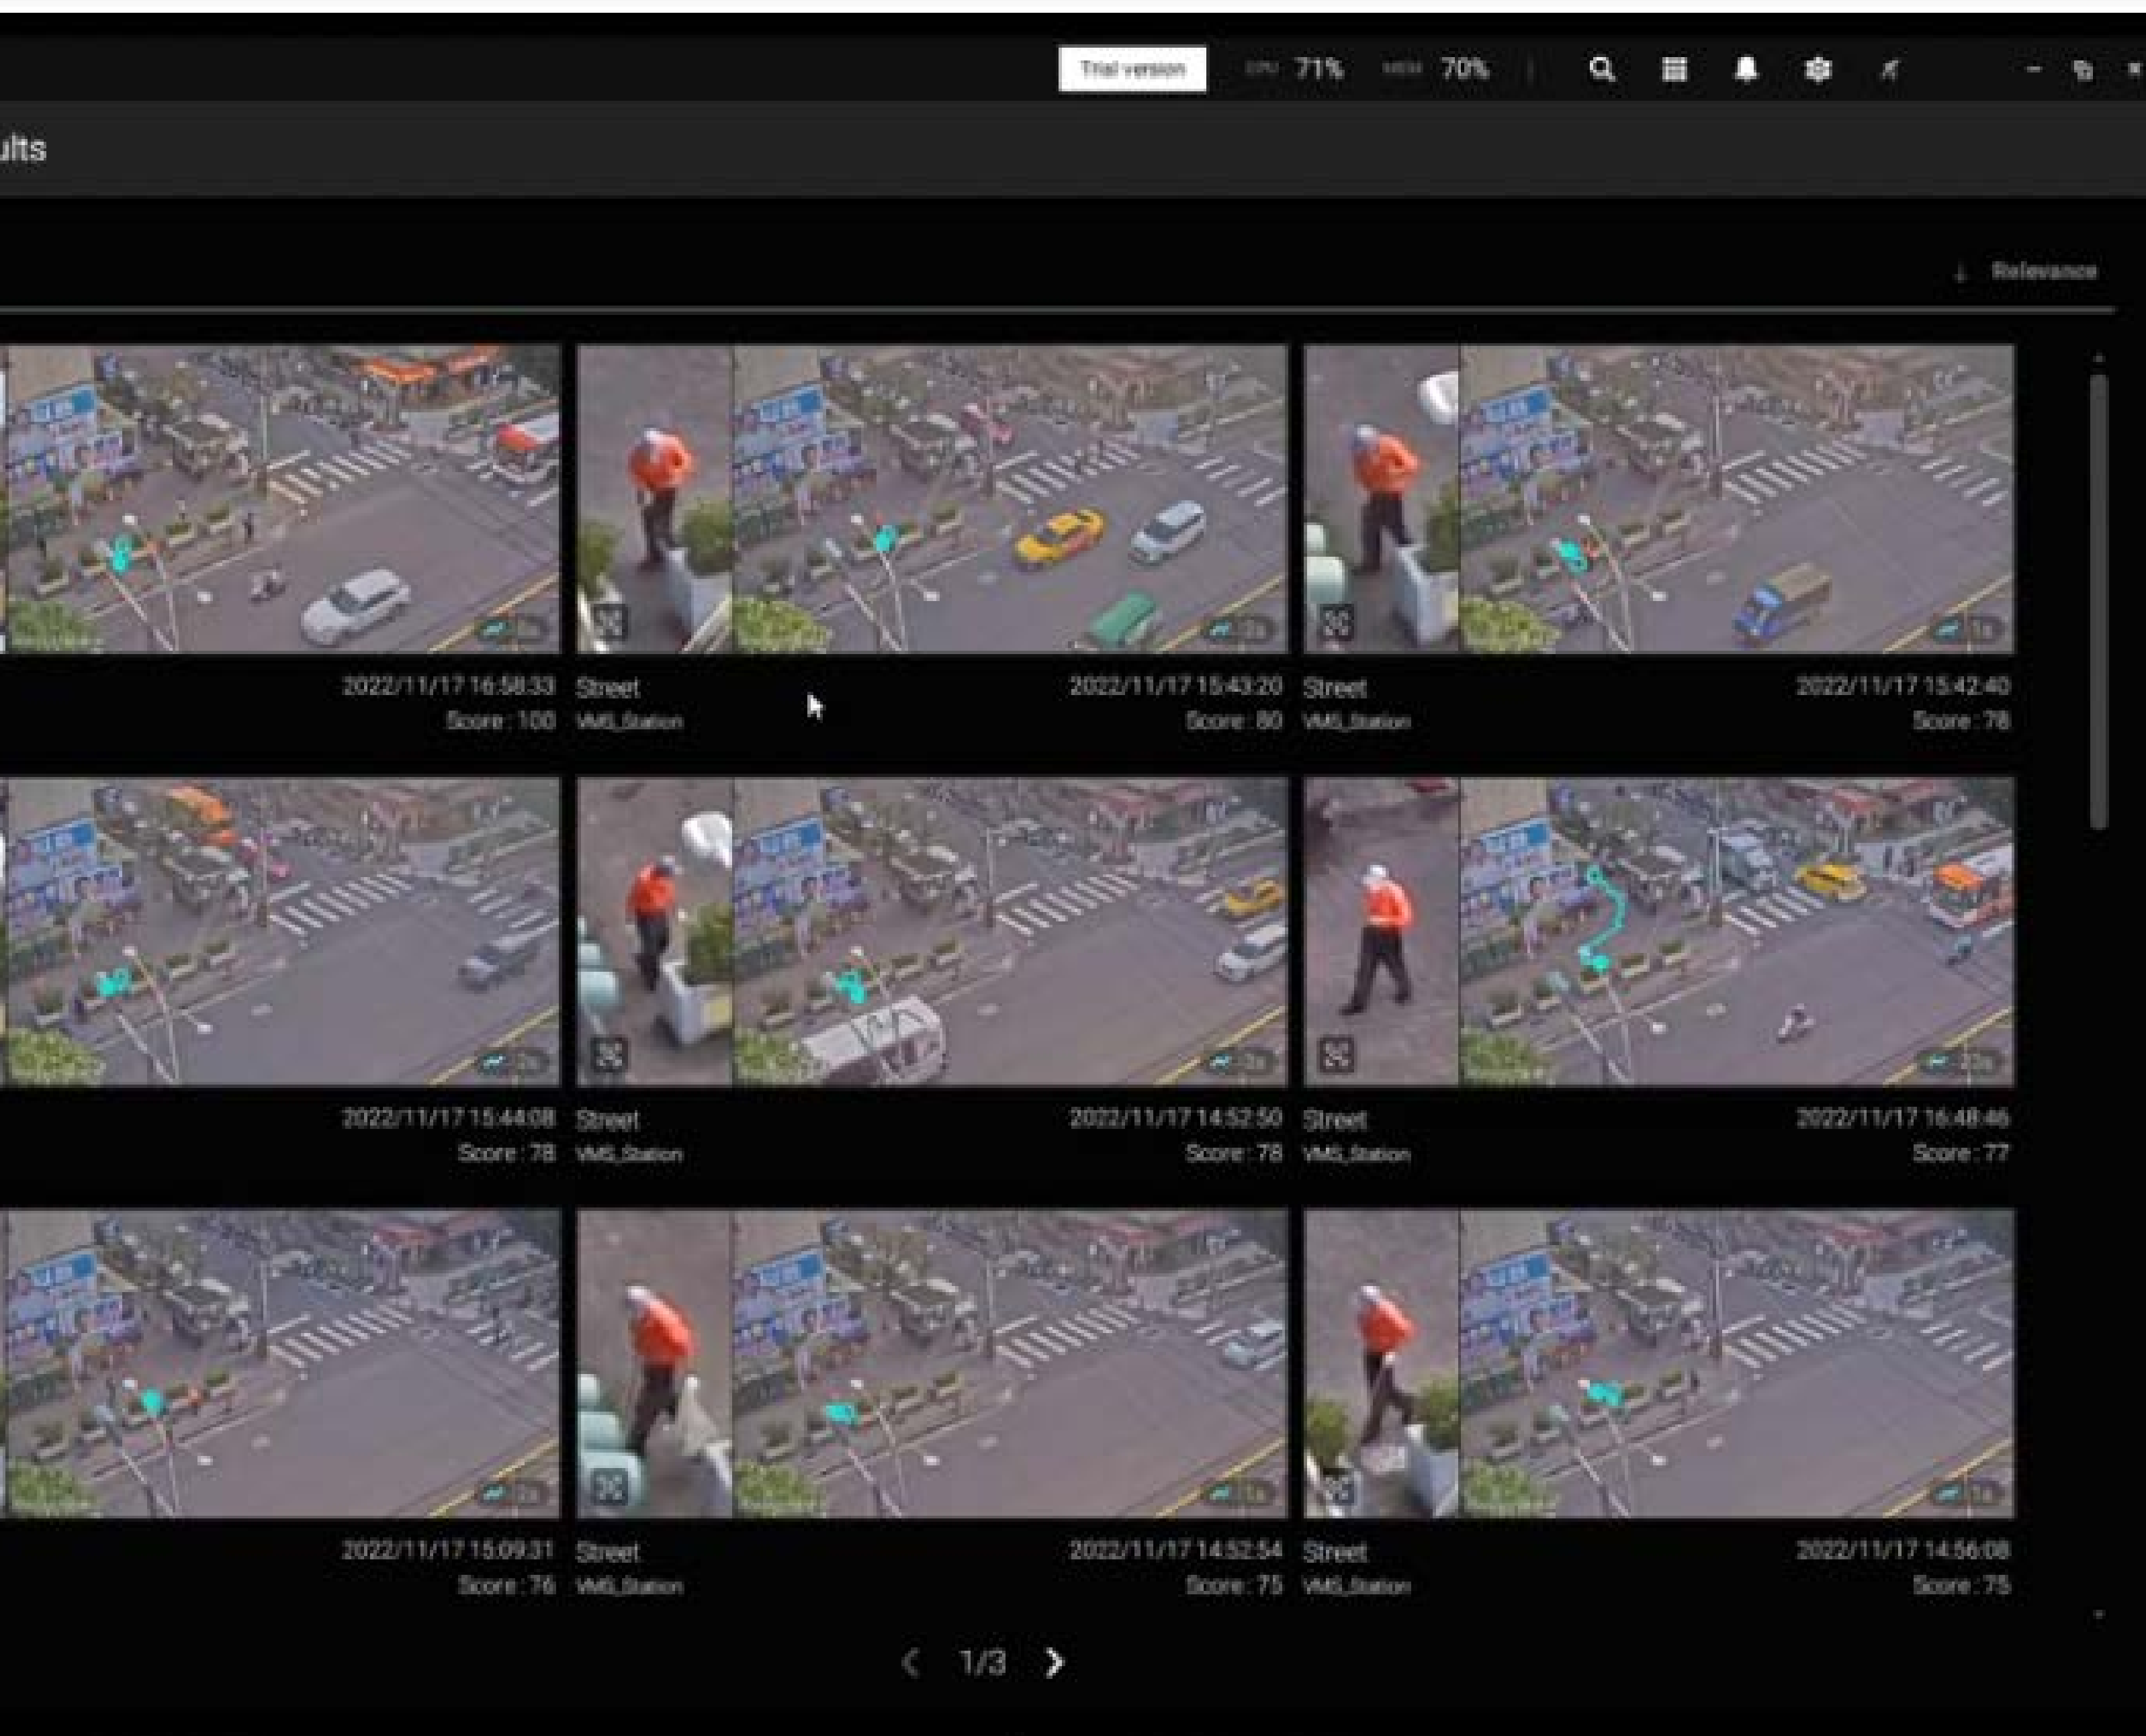

Find person by **location**

Search through all camera
by their similar appearance.