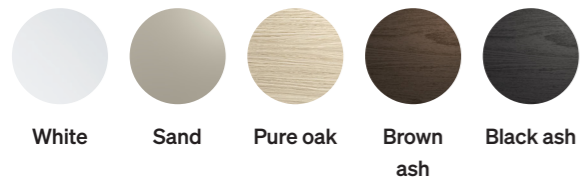

Depth 45

Available in widths of 60, 80, 100, 120 and 160 cm. With a height of 57 cm..

/ STANDARD COLOURS

/ OPTIONAL COLOURS

BLOC

/ STANDARD COLOURS

/ VANITY UNITS

Depth 25