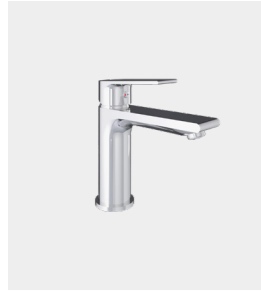

Halde washbasin mixer

Elegant, sustainable design with energy- and water-saving functions.

Colour	Order no.	Rsk no.	SundaHus	BvB	Svanen
Chrome	96816	8278208