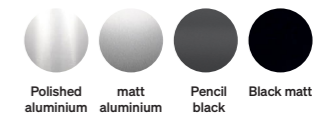

GLASS

Clear glass

Semi-frosted

Smoked glass

COLOURS

Polished aluminium

matt aluminium

Pencil black