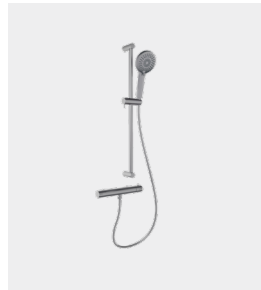

Spika shower mixer set

Complete shower mixer set in chrome. The Spika shower mixer set includes: shower set with shower hose, hand shower and thermostatic mixer. 160 cc.

Colour	Order no.	Rsk no.	SundaHus	BvB	Svanen
Chrome	97866	8320008