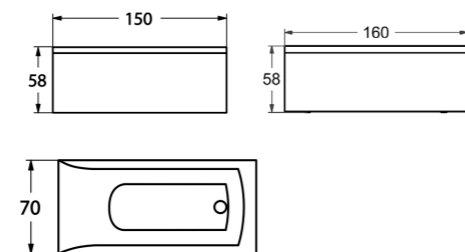

TORNE

- Acrylic baths
- Corner installation
- Front panel included, complete the look with an end panel
- Waste pipe included
- CE marked
- Warranty 5 years

Colours: White