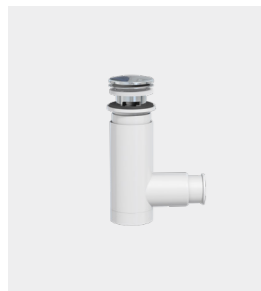

Trap EasyClean

The Easy Clean trap includes a hose and bottom valve in chrome.

Colour	Order no.	Rsk no.	SundaHus	BvB	Svanen
Chrome	1214	8074818	Yes		

Poem vanity unit 60x35

Poem vanity unit 60x35 in white with our Flat front panel. The washbasin cupboard has a drawer with soft-closing, fully extending drawer rails, allowing you to pull the drawer the whole way out.