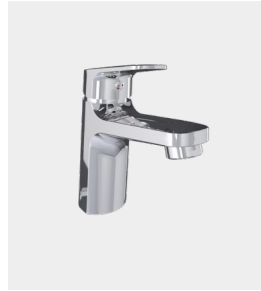

PACKAGE

Tron washbasin mixer

Tron is a compact washbasin mixer with cold start function and a built-in flow controller. For small basins.

Colour	Order no.	Rsk no.	SundaHus	BvB	Svanen
Chrome	96830	8278451			