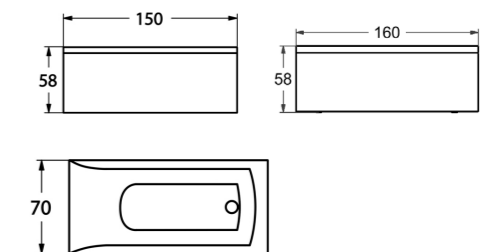

EMALJ

- Enamelled baths
- Corner installation
- Waste pipe included
- Choose an additional front
- Warranty 5 years

Colours: White, Sand, Sage, Graphite grey