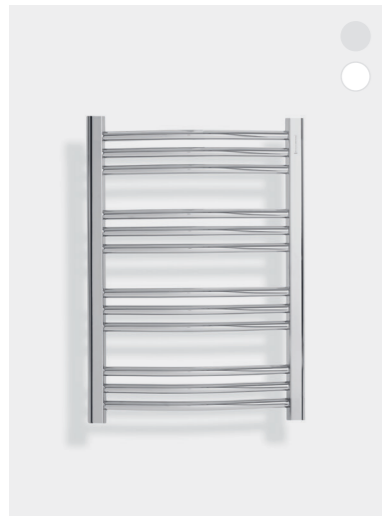

BAS

- Combined electrically and centrally heated towel rail
- Movable hooks
- Pressure tested
- Warranty 5 years
- An Erica electric element with a timer reduces energy use by up to 85%

Colours: Chrome, white matt