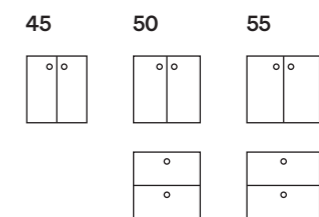

Available in a width of 45 cm.

Depth 35

Available in widths of 45, 50, 55 and 60 cm.

INTRO

/ STANDARD COLOURS

/ VANITY UNITS

Depth 35

Doors: available in widths of 45, 50 and 55 cm.
Drawers: available in widths of 50 and 55 cm.