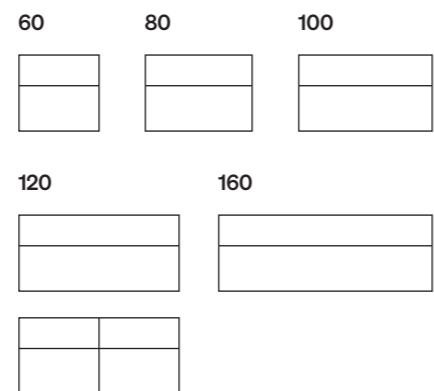

Depth 45

Available in widths of 60, 80, 100, 120 and 160 cm. With a height of 57 cm..