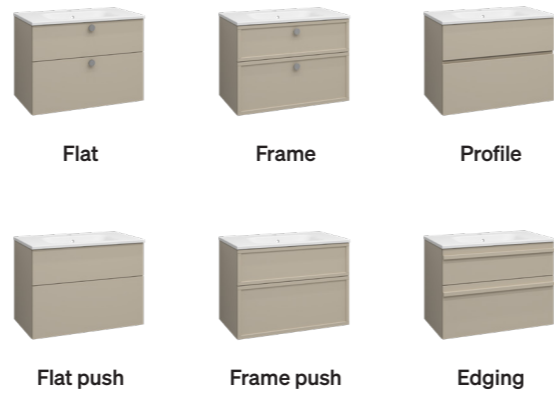

POEM

/ FRONTER

/ VANITY UNITS

Depth 35

Available in widths of 50, 60 and 80 cm. With a height of either 45 or 57 cm.

Depth 45

Available in widths of 60, 80, 100, 120 and 160 cm. With a height of 57 cm..

/ STANDARD COLOURS

/ OPTIONAL COLOURS

BLOC

/ STANDARD COLOURS

/ VANITY UNITS

Depth 25

Available in a width of 45 cm.

Depth 35

Available in widths of 45, 50, 55 and 60 cm.

INTRO

/ STANDARD COLOURS

/ VANITY UNITS

Depth 35

Doors: available in widths of 45, 50 and 55 cm.
Drawers: available in widths of 50 and 55 cm.