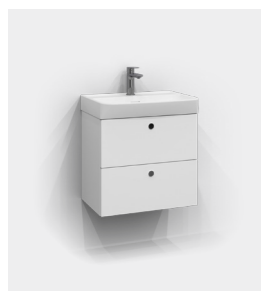

Intro vanity unit 55x35

Intro vanity unit 55x35 in white matt with our Flat front panel. The washbasin cupboard has two soft-closing drawers with integrated grip holes. Made of galvanised sheet metal with environmentally friendly rustproofing and coatings.

Colour	Order no.	Rsk no.	SundaHus	BvB	Svanen
Color	294455	8908698