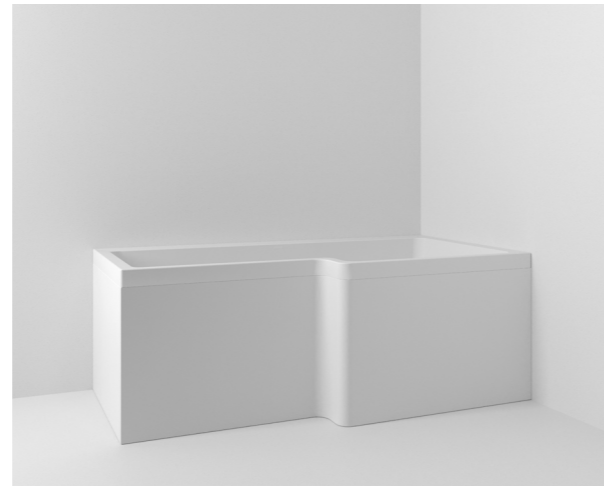

BATHS

LUCITE

Lucite is a hard-wearing and practical material. The luxurious surface finish offers a warm, soft feel, and is available as either glossy or matt Lucite. Our Lucite baths meet the requirements of the world's strictest environmental certification, CAL65, and are 100% recyclable.

ACRYLIC

Acrylic is a highly durable material with low moisture absorption, making it easy to keep clean. This material gives your bath a warm, soft surface finish that's smooth to the touch.

ENAMEL

The enamel is practical, sturdy, durable and scratch-resistant. The material also offers a beautiful, glossy surface..