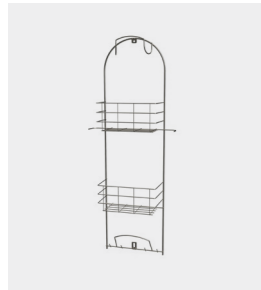

Fittings for cleaning cabinets

Fittings for cleaning cabinets in chrome for tall cabinets. W: 34 H: 85 D: 13

Colour	Order no.	Rsk no.	SundaHus	BvB	Svanen
Chrome	40	8057064