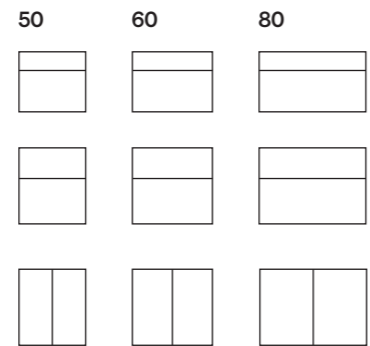

Sustainability

Extra long lifespan. Awarded the highest rating for durability by RISE Research Institutes of Sweden.

POEM

/ FRONTER

/ VANITY UNITS

Depth 35

Available in widths of 50, 60 and 80 cm. With a height of either 45 or 57 cm.