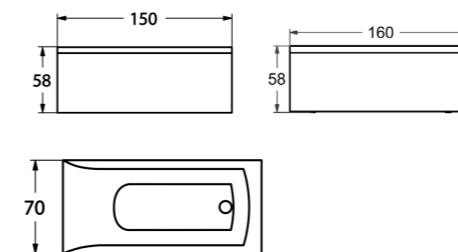

UME

- Lucite bath
- Can be positioned independently
- EasyClean waste pipe included
- Warranty 5 years

Colours: White