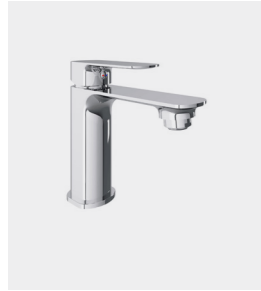

Vetle washbasin mixer

A washbasin mixer with a contemporary, slimline look for modern bathrooms. Features an environmentally-friendly cold start function.

Colour	Order no.	Rsk no.	SundaHus	BvB	Svanen
Chrome	96733	8275740