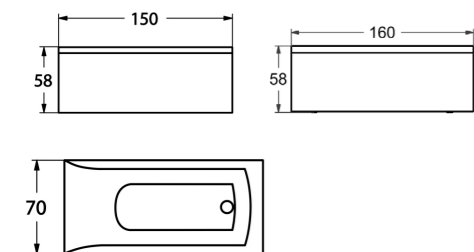

KALIX

- Acrylic baths
- Corner installation
- Front panel included, complete the look with an end panel
- CE marked
- Warranty 5 years

Colours: White