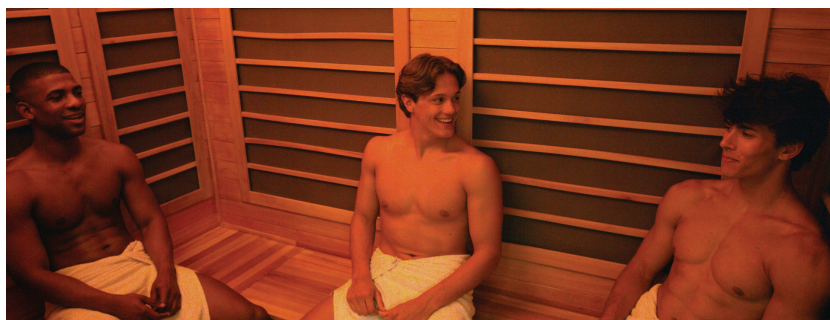

Your homeowners can have exactly what they want with a custom design that integrates their architecture.

Exceptional Materials, Superior Results

Our 3/4" wood provides a longer-term solution and warranty than a cabin. A better option for commercial or elevated residential space.

What is a custom sauna?

A custom sauna elevates the experience beyond a traditional cabin sauna. It's the perfect solution for the discriminating homeowner who wants to create a beautiful wellness space that makes being healthy easy and pleasurable. The design matches their home's aesthetic making it flow with their environment and their lifestyle. They get exactly what they want and something no other home has.